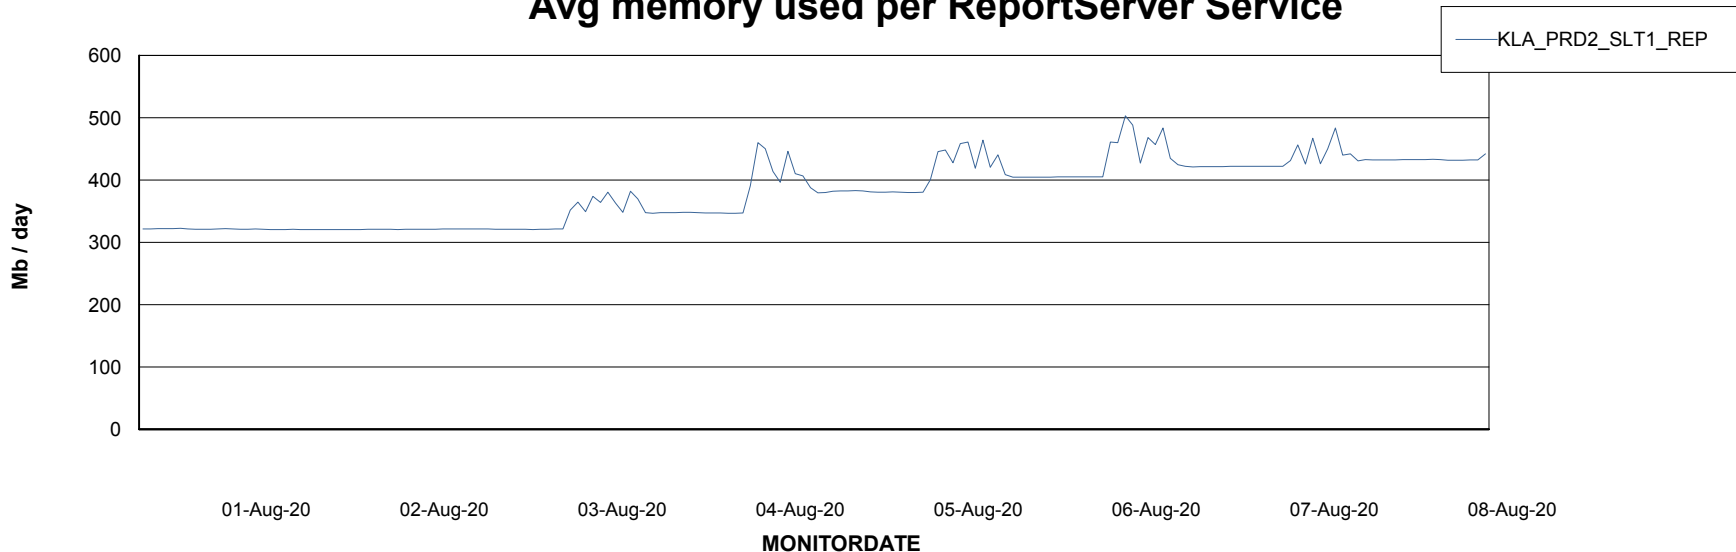

ABSSolute Application ReportServer Services

Avg memory used per ReportServer Service