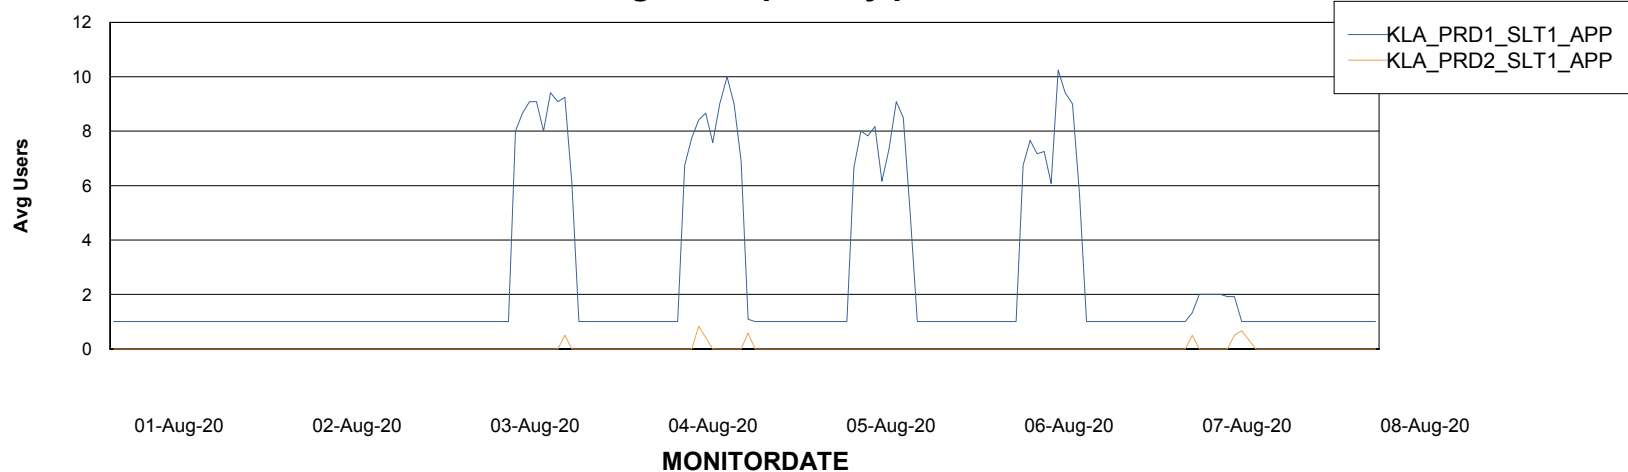

Avg users per day per ABS server