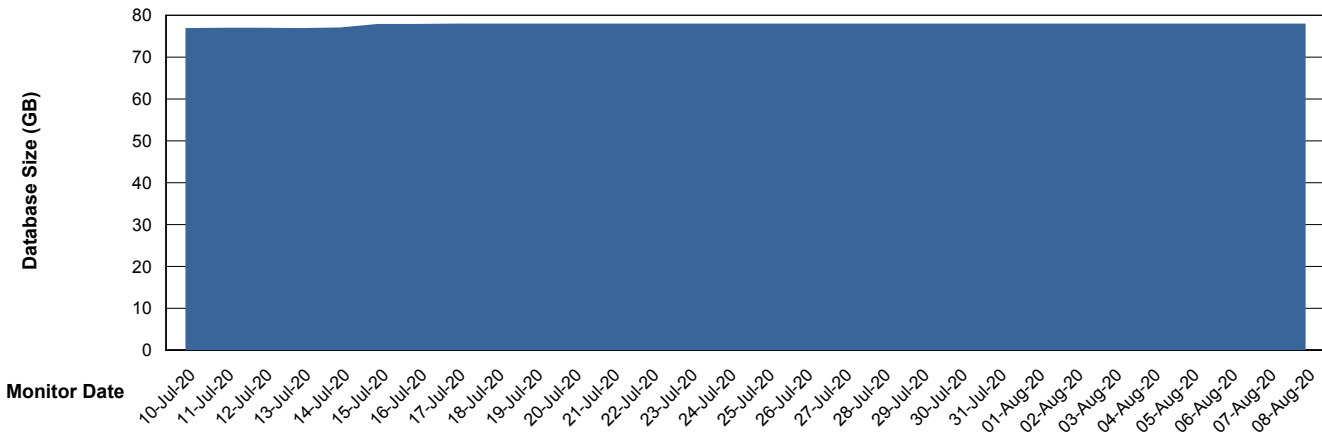

DATABASE SIZE KLADB_Production

Database growth over last month