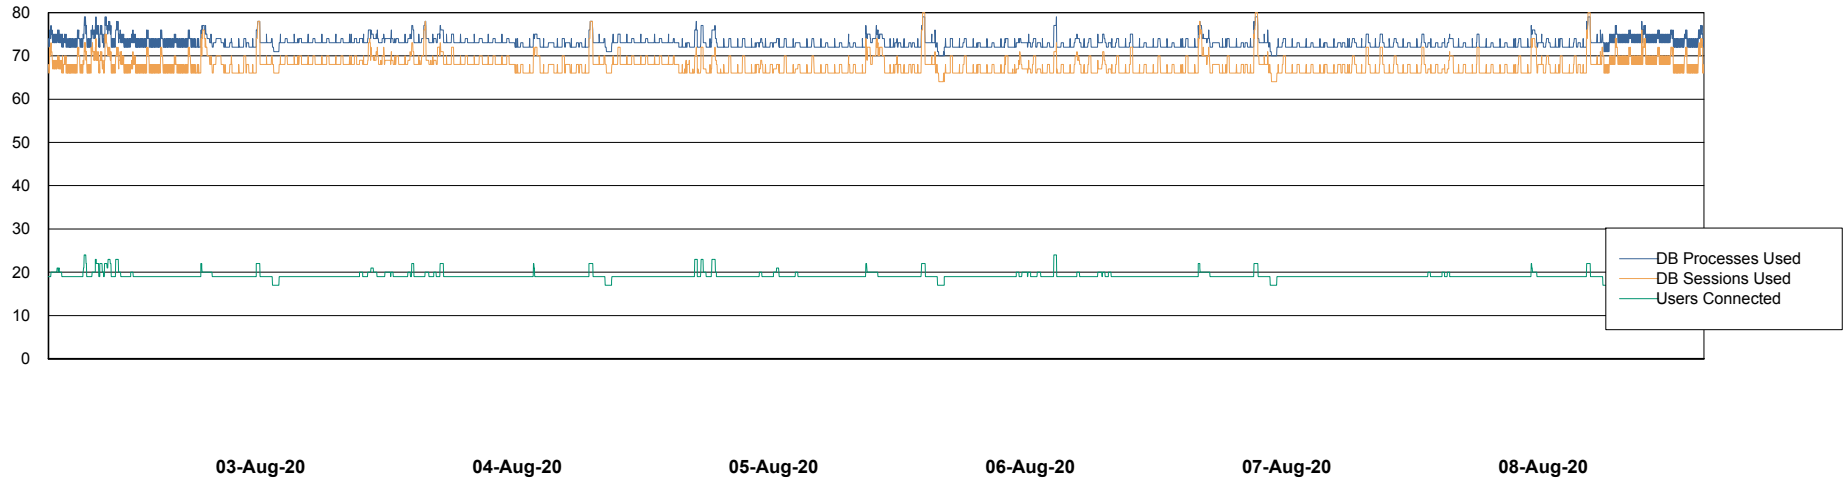

Database Performance KLADB_Production