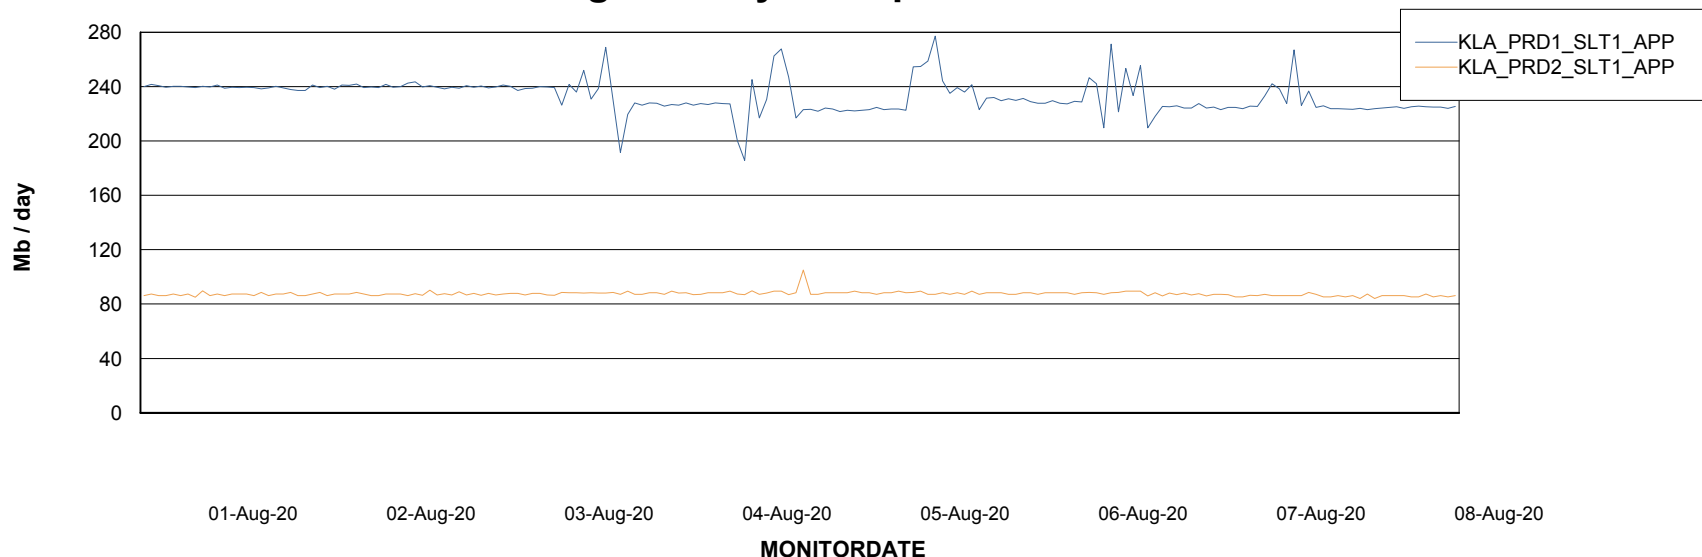

ABSolute Application Server Services

Avg memory used per ABS Server Service