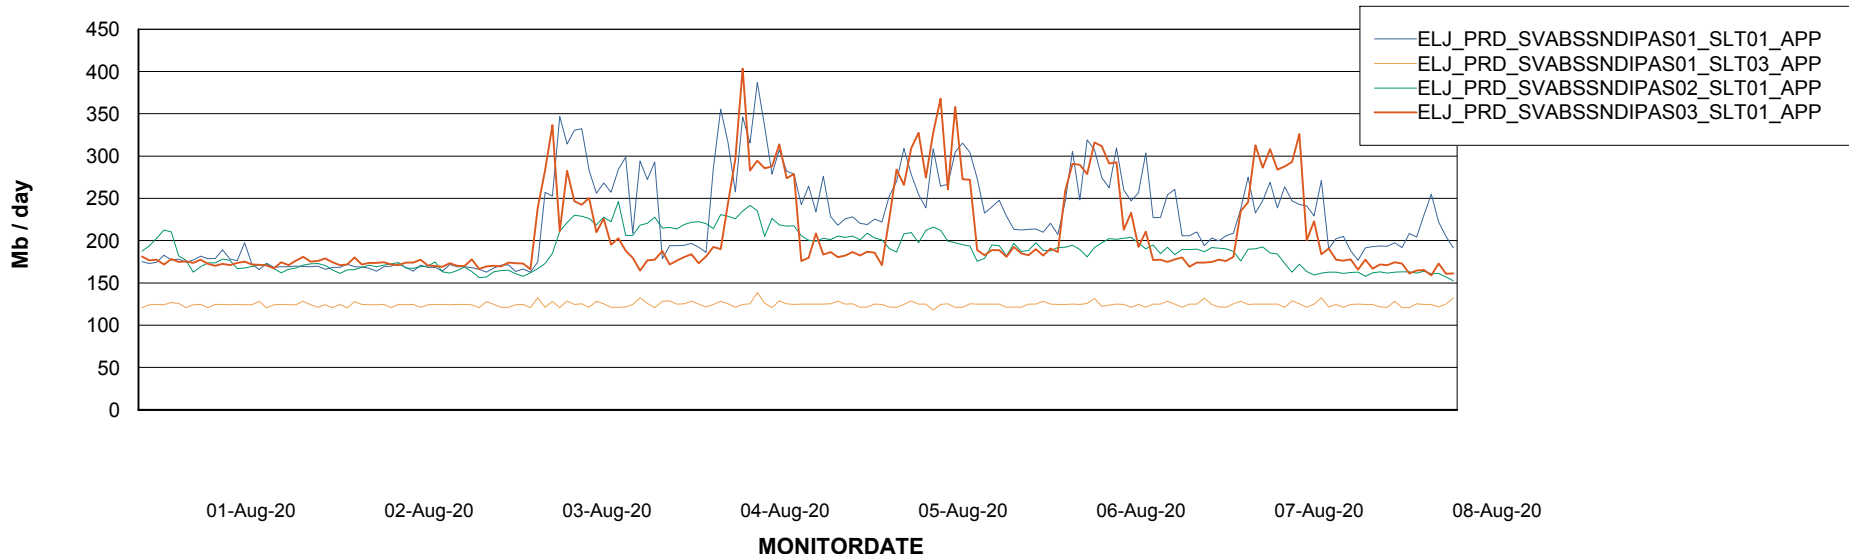

ABSolute Application Server Services

Avg memory used per ABS Server Service