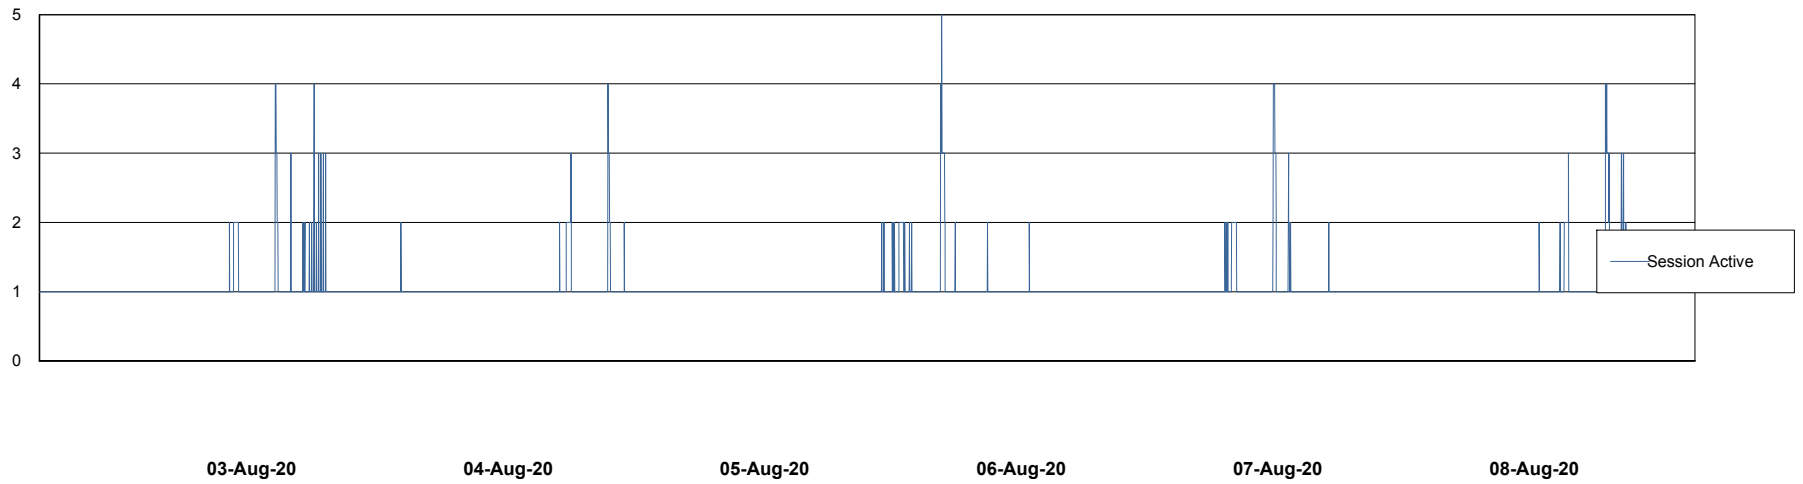

Database Performance ELJDB_PRD_BI