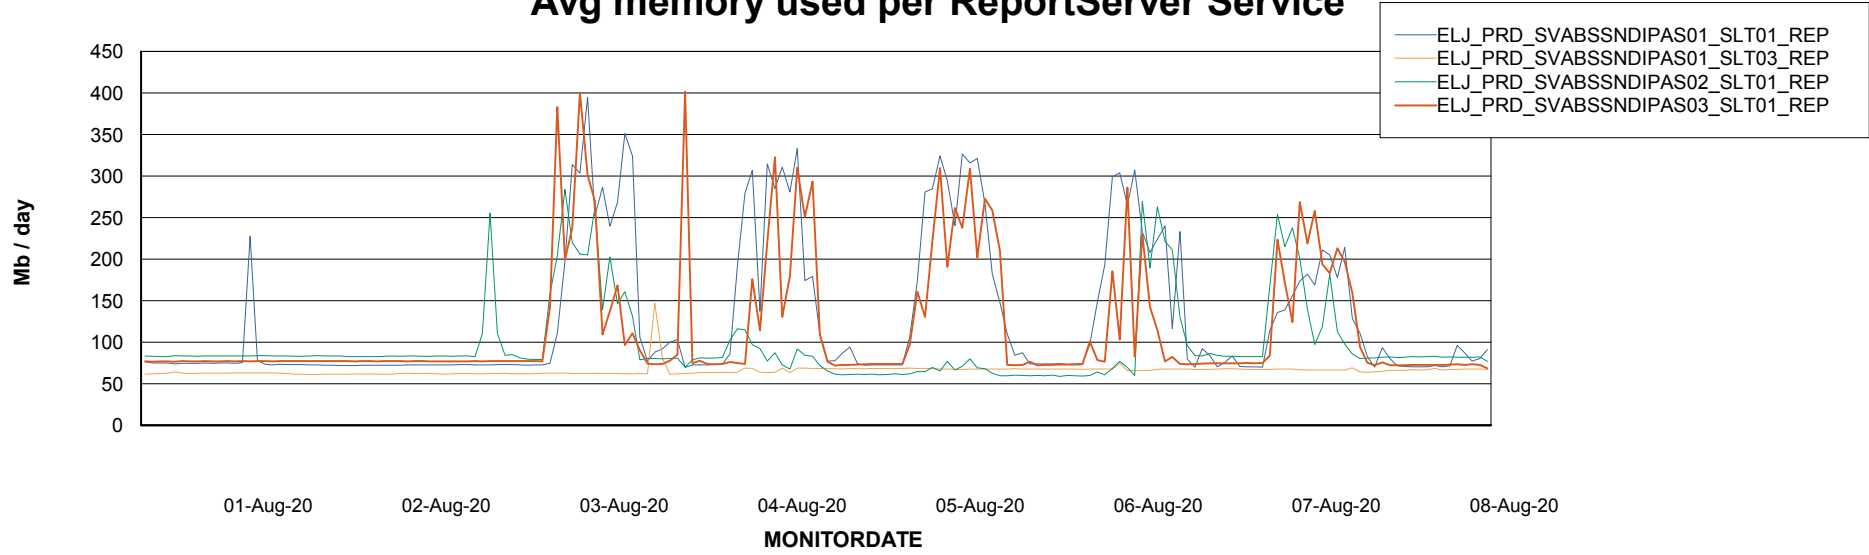

ABSSolute Application ReportServer Services

Avg memory used per ReportServer Service