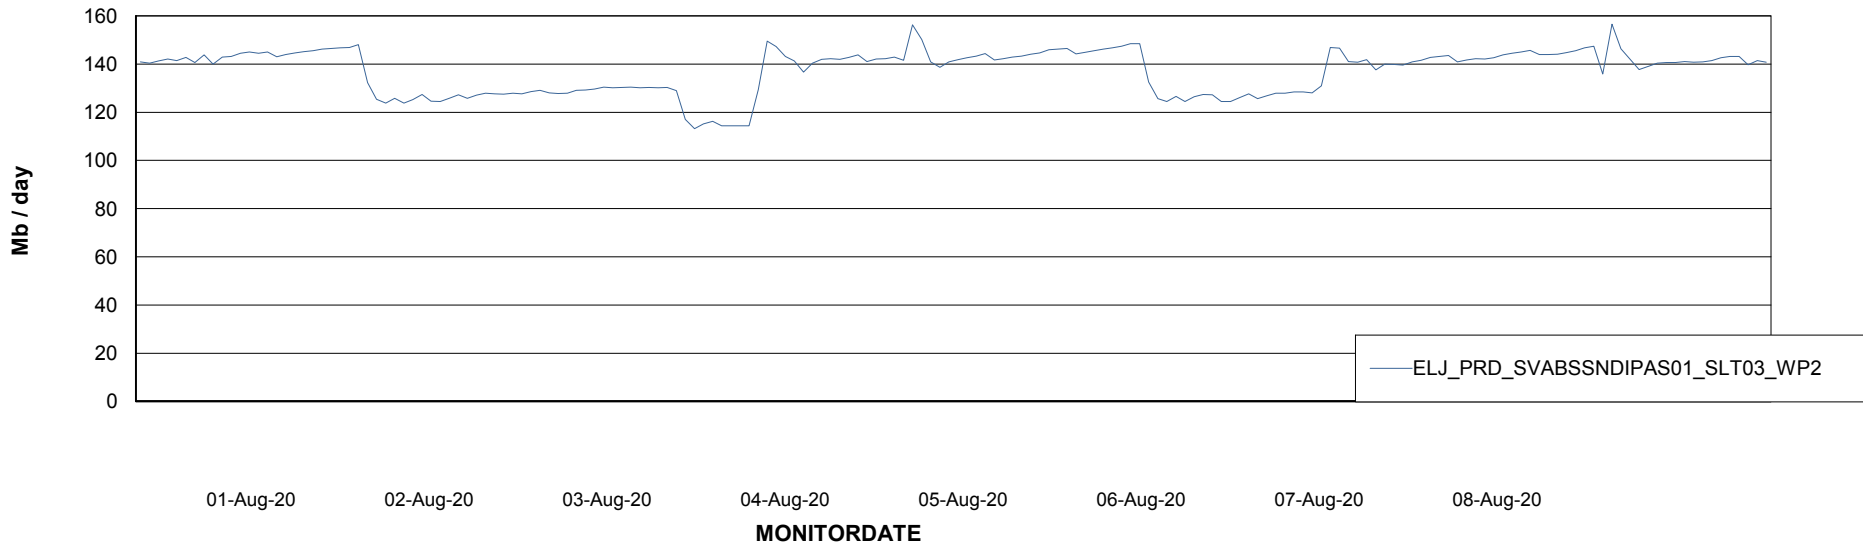

ABSSolute Web Component Services

Avg memory used per ABS Web component