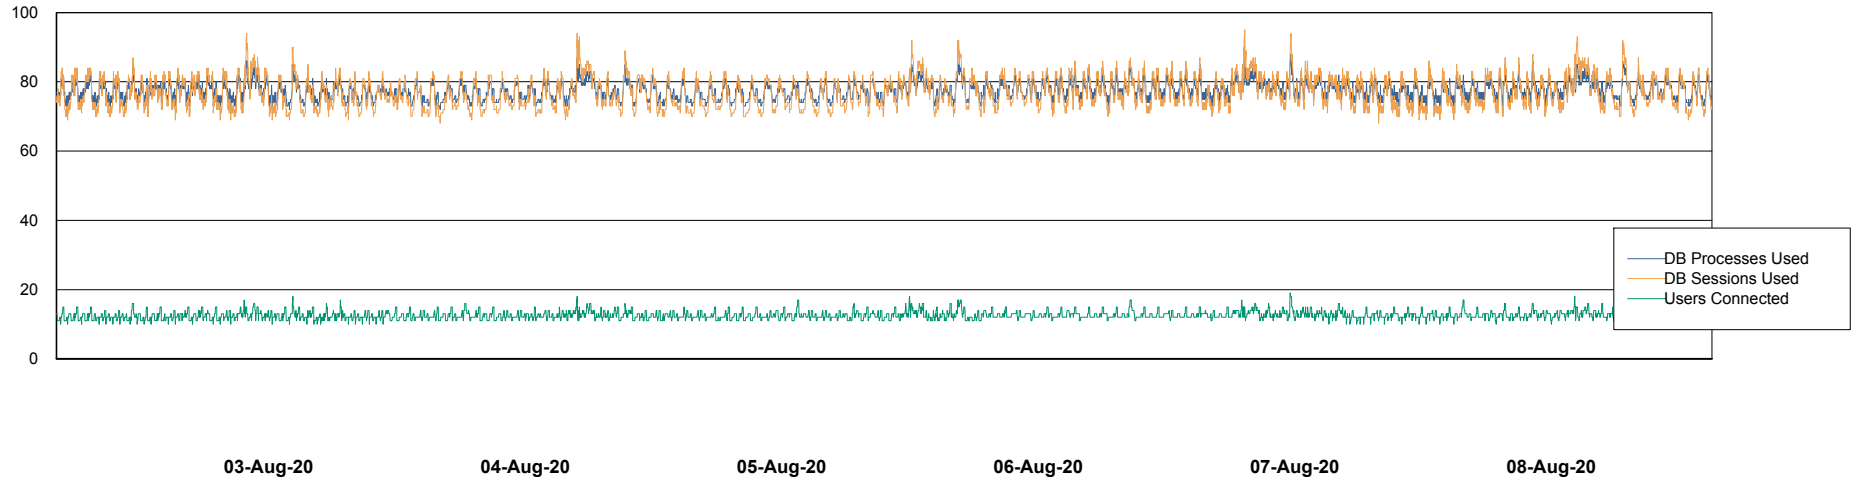

Database Performance ELJDB_PRD_BI