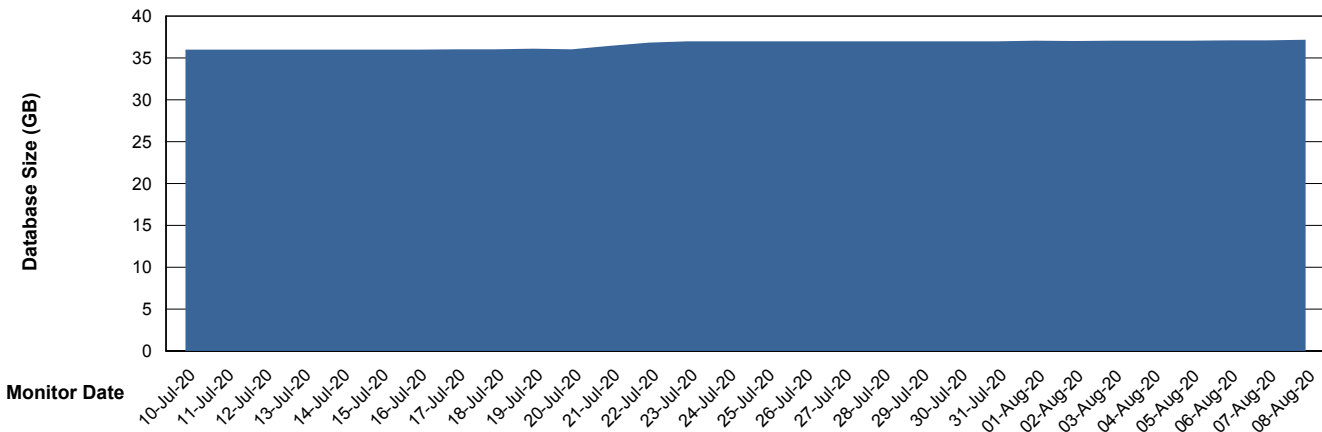

# Weekly SLA Customer Report

Customer ELJ Production  
Database ID 72

DATABASE SIZE ELJDB\_PRD\_BI

### Database growth over last month

DATABASE SIZE ELJDB\_Production

### Database growth over last month