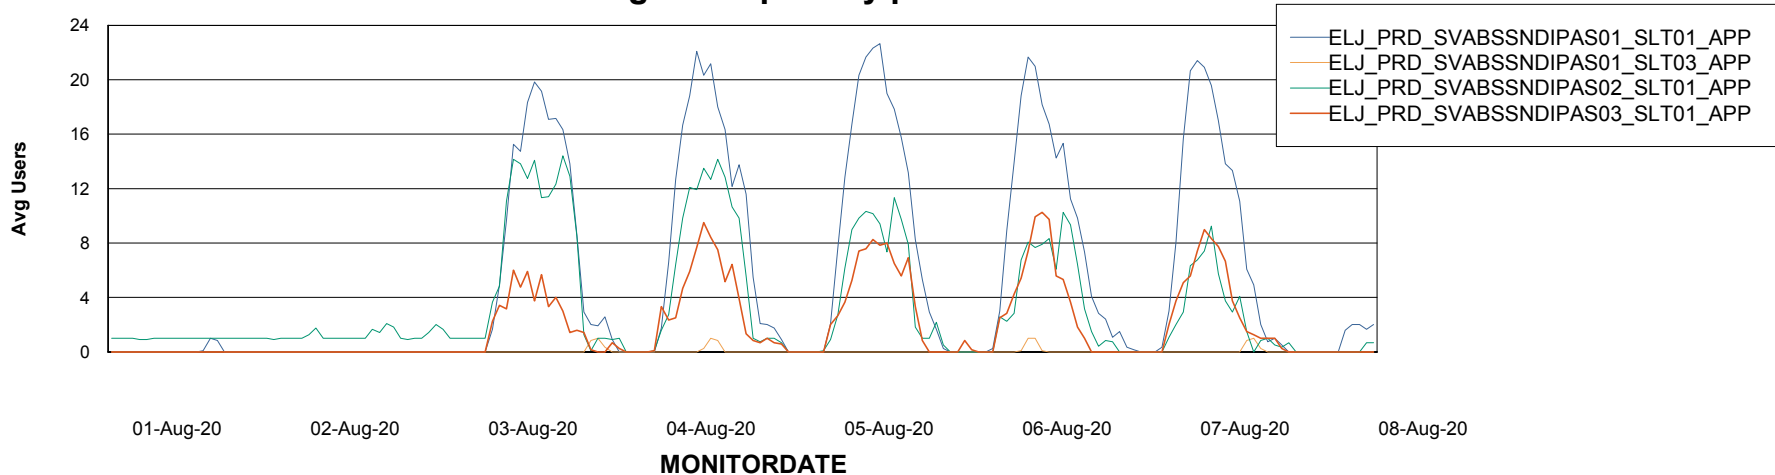

Avg users per day per ABS server