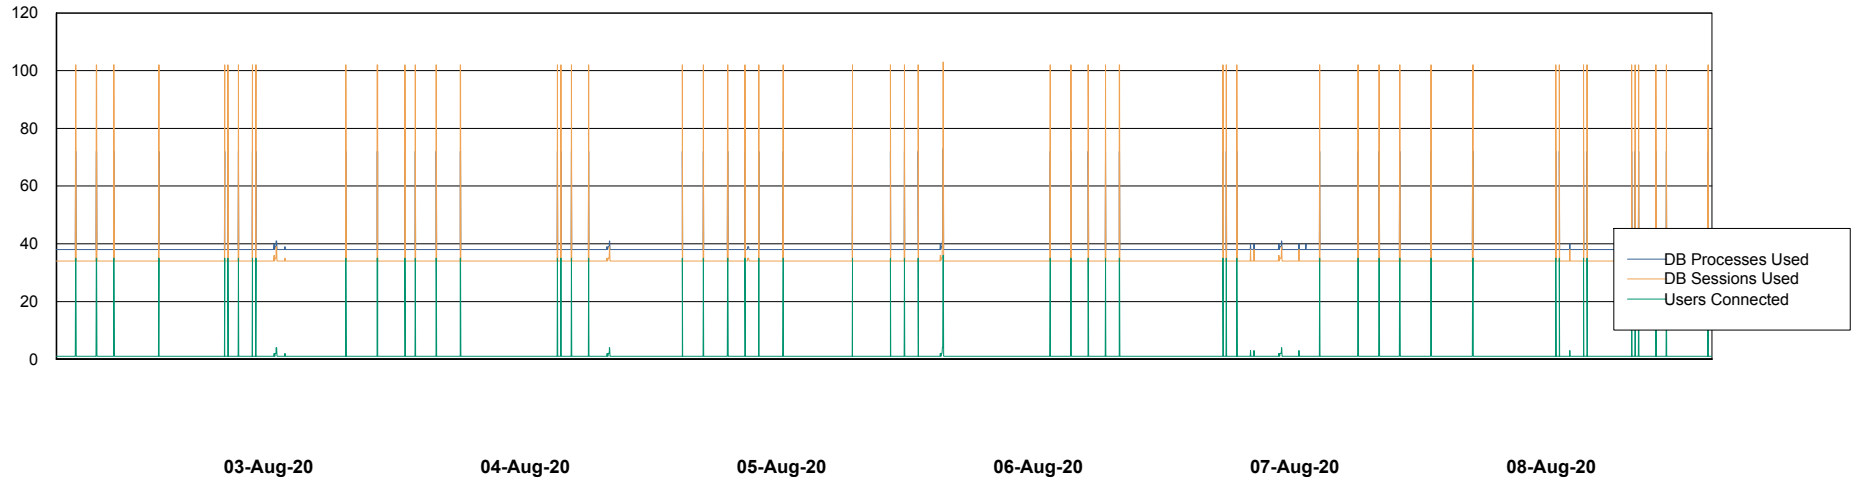

Weekly SLA Customer Report

Customer ECL Production
Database ID 77

Database Performance ECLDB_Production

Weekly SLA Customer Report

Customer ECL Production
Database ID 77

Database Performance ECLDB_Standby

Weekly SLA Customer Report