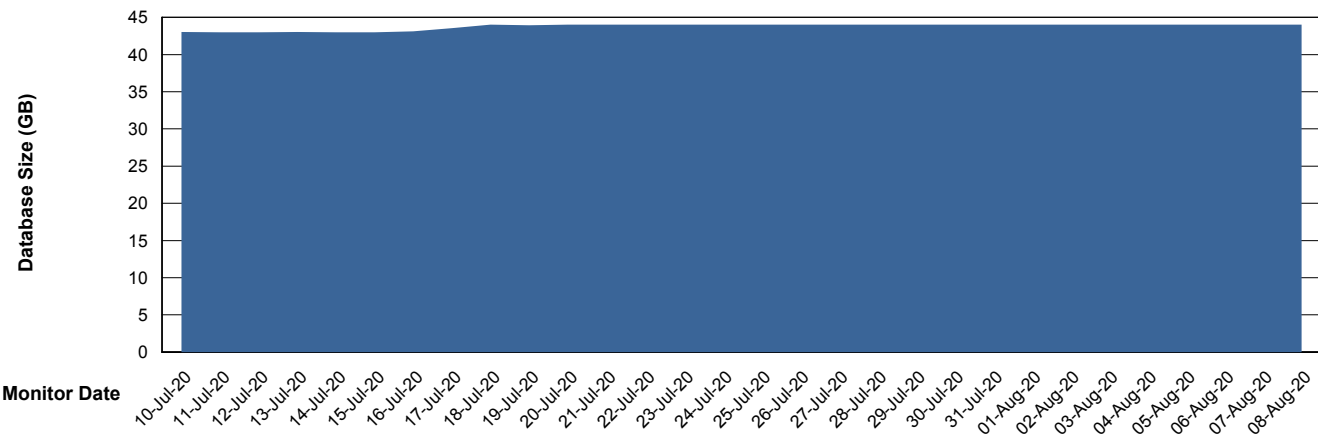

Weekly SLA Customer Report

Customer ECL Production
Database ID 77

Database Performance ECLDB_Production

Weekly SLA Customer Report

Customer ECL Production
Database ID 77

Database Performance ECLDB_Standby

Weekly SLA Customer Report

Customer ECL Production
 Database ID 77

DATABASE SIZE ECLDB_Production

Database growth over last month

Database Tablespace ECLDB_Production

Date	Tablespace Name	Filesize (Gb)	Usedsize (Gb)	Percentage free
08-Aug-20	ABSDATA	46	40	13
	INDX	8	2	75
07-Aug-20	ABSDATA	46	40	13
	INDX	8	2	75
06-Aug-20	ABSDATA	46	40	13
	INDX	8	2	75
05-Aug-20	ABSDATA	46	40	13
	INDX	8	2	75
04-Aug-20	ABSDATA	46	40	13
	INDX	8	2	75
03-Aug-20	ABSDATA	46	40	13
	INDX	8	2	75
02-Aug-20	ABSDATA	46	40	13
	INDX	8	2	75