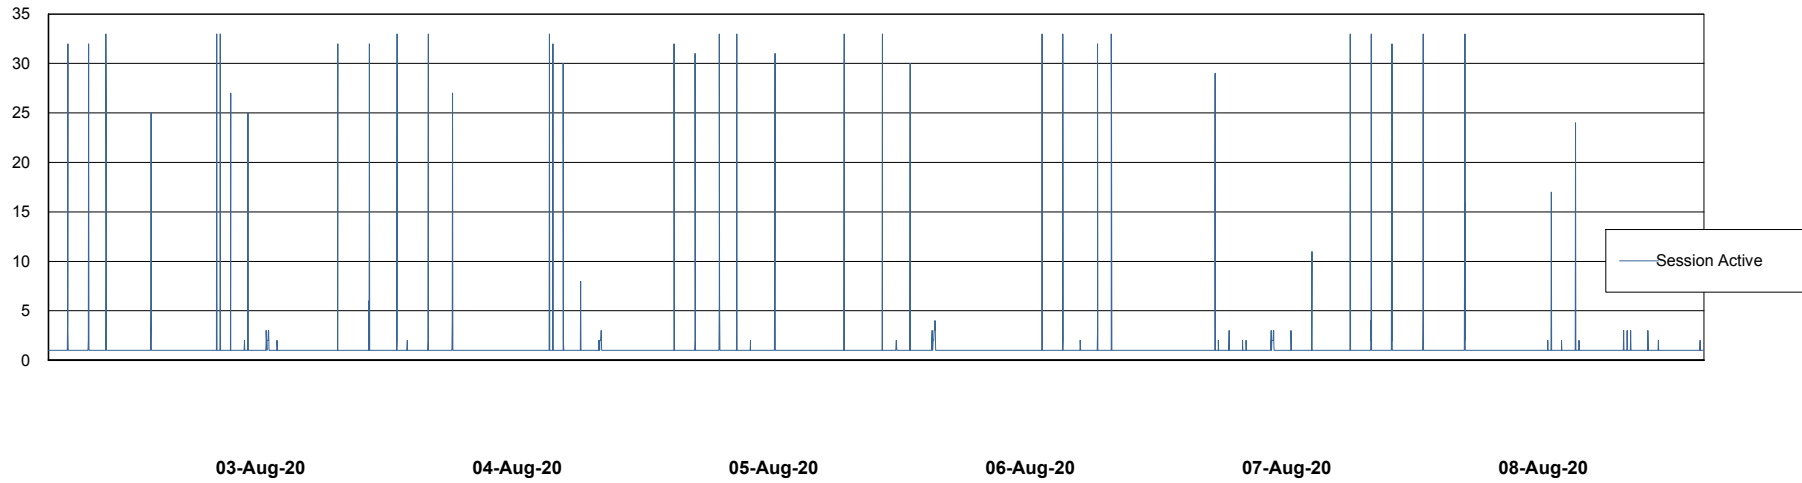

Weekly SLA Customer Report

Customer ECL Production
Database ID 77

Database Performance ECLDB_Production

Weekly SLA Customer Report

Customer ECL Production
Database ID 77

Database Performance ECLDB_Standby

Weekly SLA Customer Report