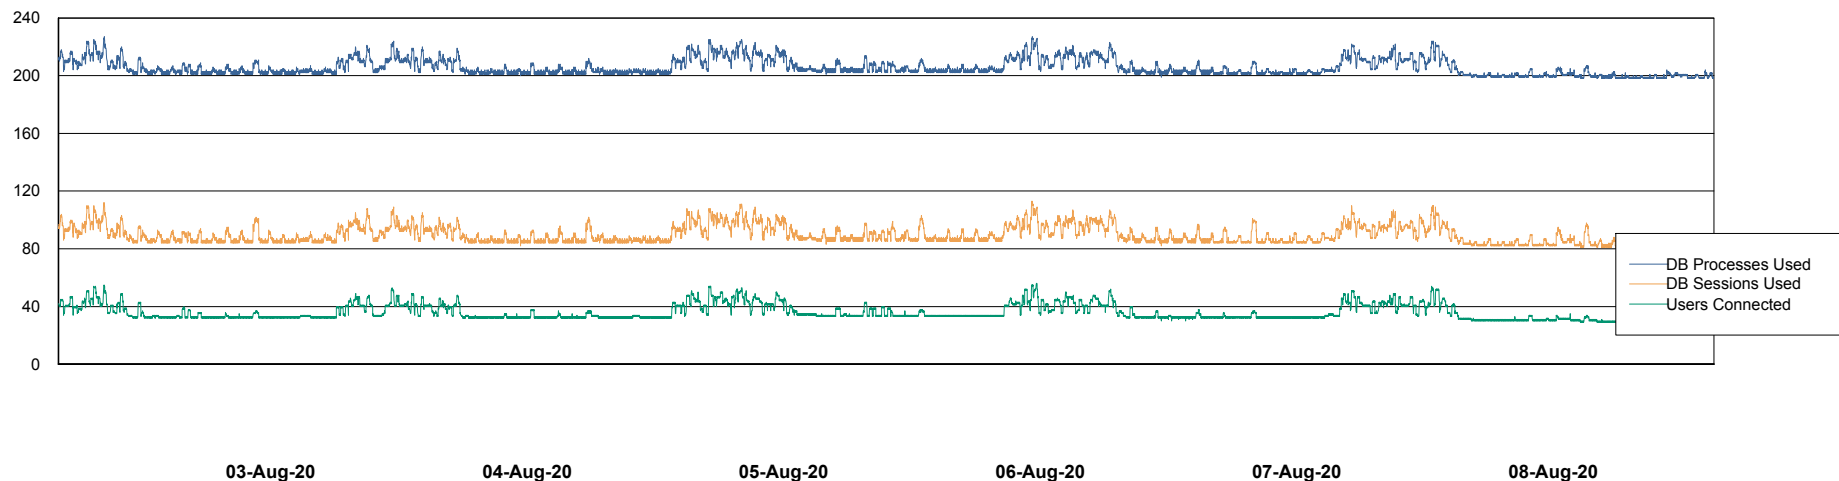

Weekly SLA Customer Report

Customer ECL Production
Database ID 77

Harddisk Usage ECL_PRD_ECL-ABS-WEB

	Free disk space on c: (%)	Total disk space on c: (Gb)
08-Aug-20	79	127
07-Aug-20	79	127
06-Aug-20	79	127
05-Aug-20	79	127
04-Aug-20	79	127
03-Aug-20	79	127
02-Aug-20	79	127

Weekly SLA Customer Report

Customer ECL Production
Database ID 77

Database Performance ECLDB_Production

Weekly SLA Customer Report

Customer ECL Production
Database ID 77

Database Performance ECLDB_Standby

Weekly SLA Customer Report