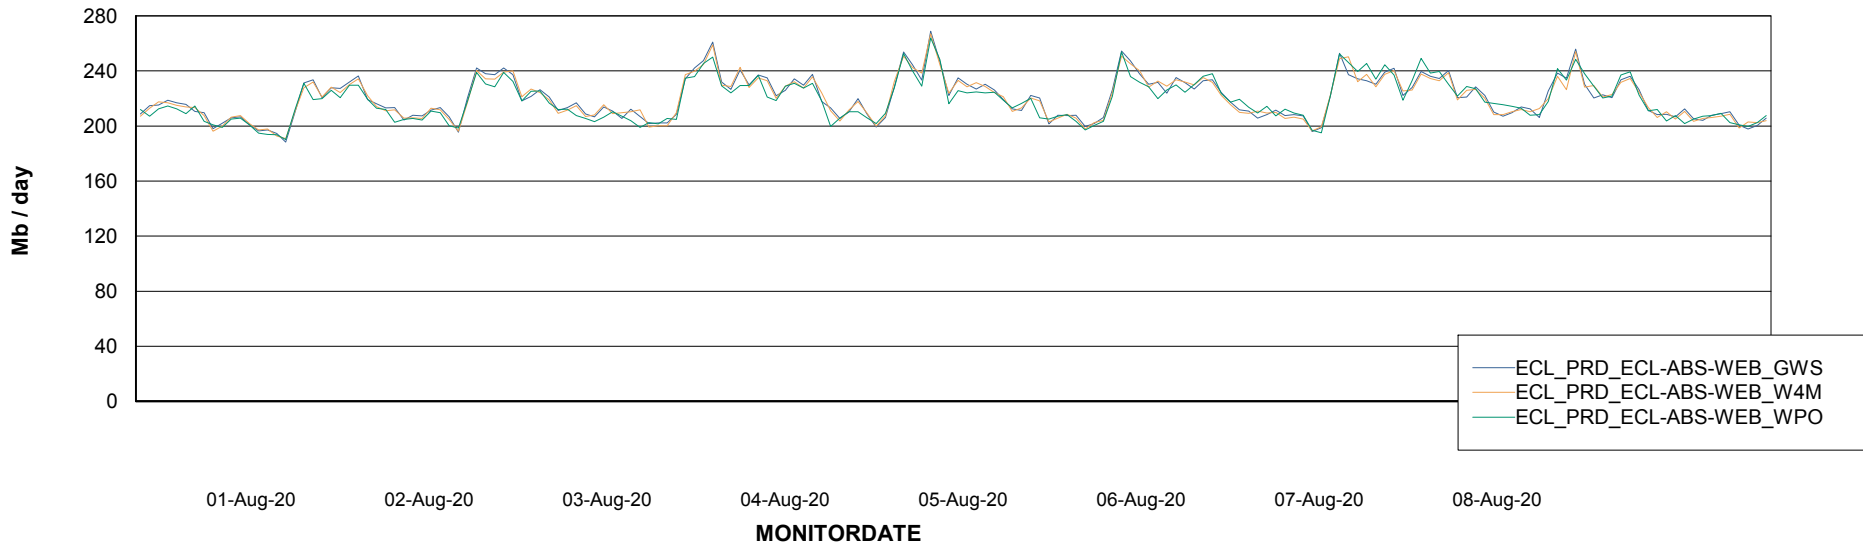

ABSSolute Web Component Services

Avg memory used per ABS Web component