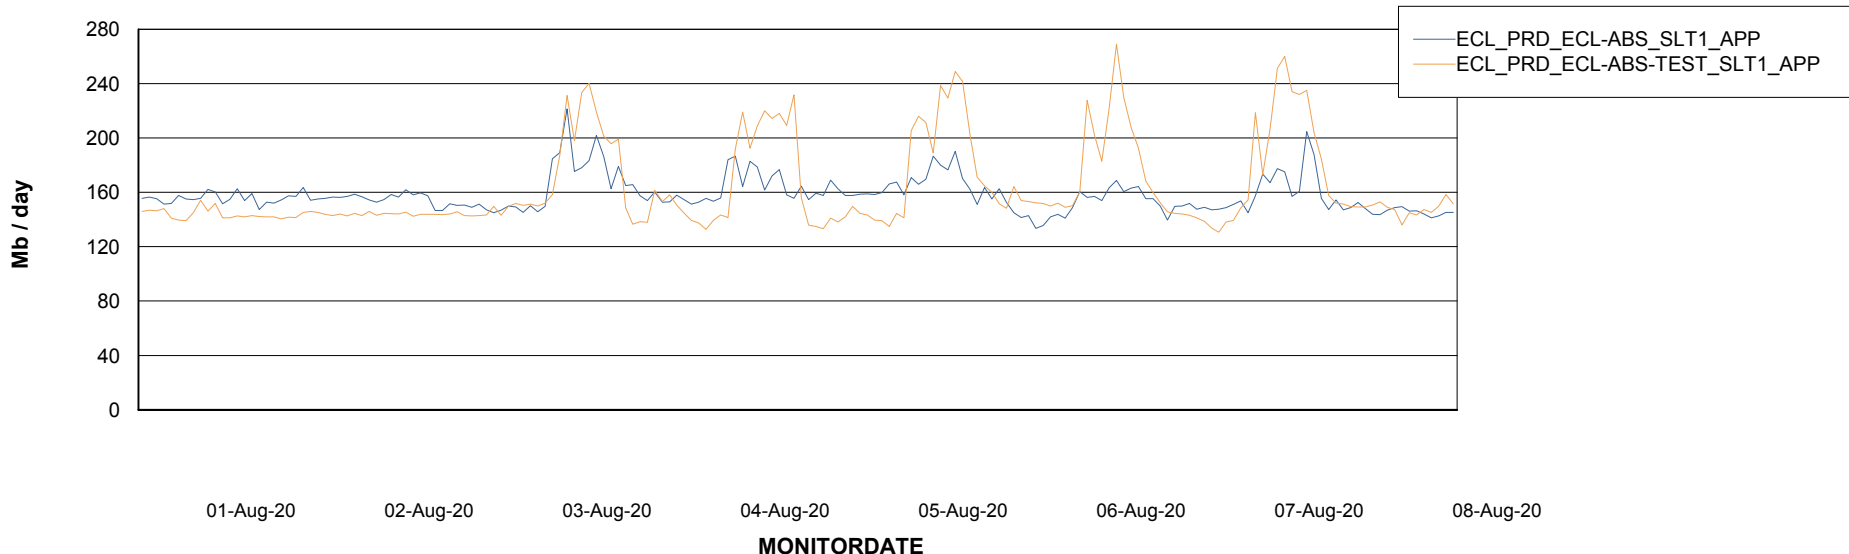

ABSSolute Application Server Services

Avg memory used per ABS Server Service