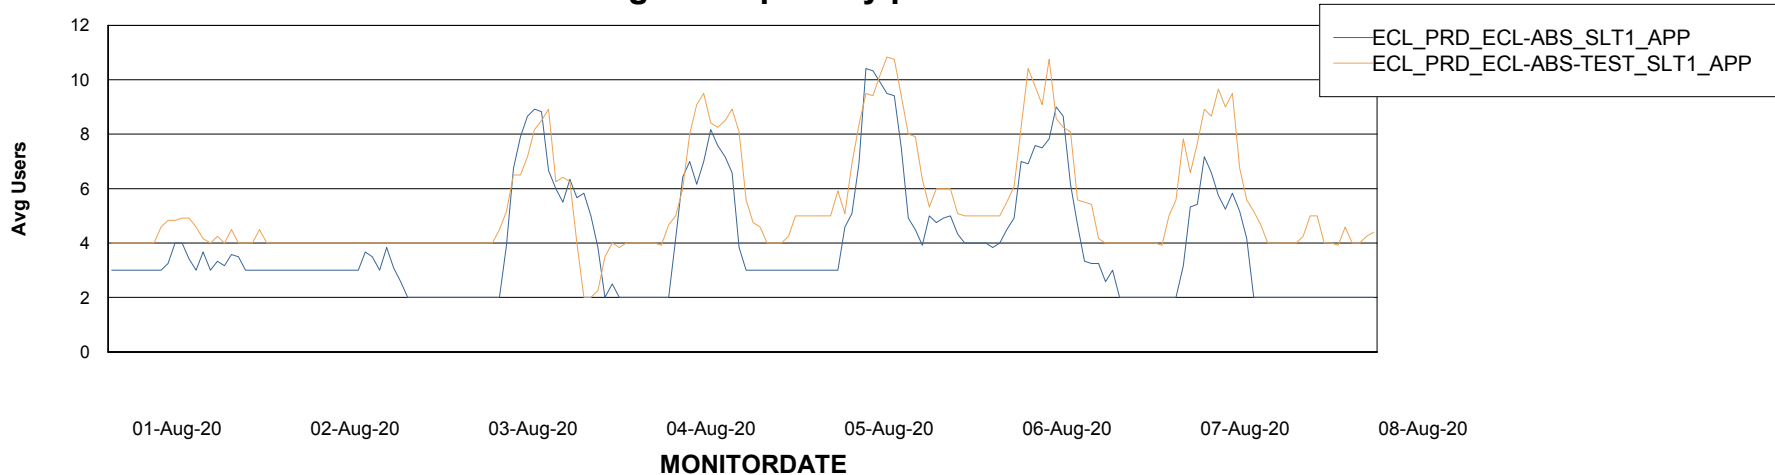

Avg users per day per ABS server