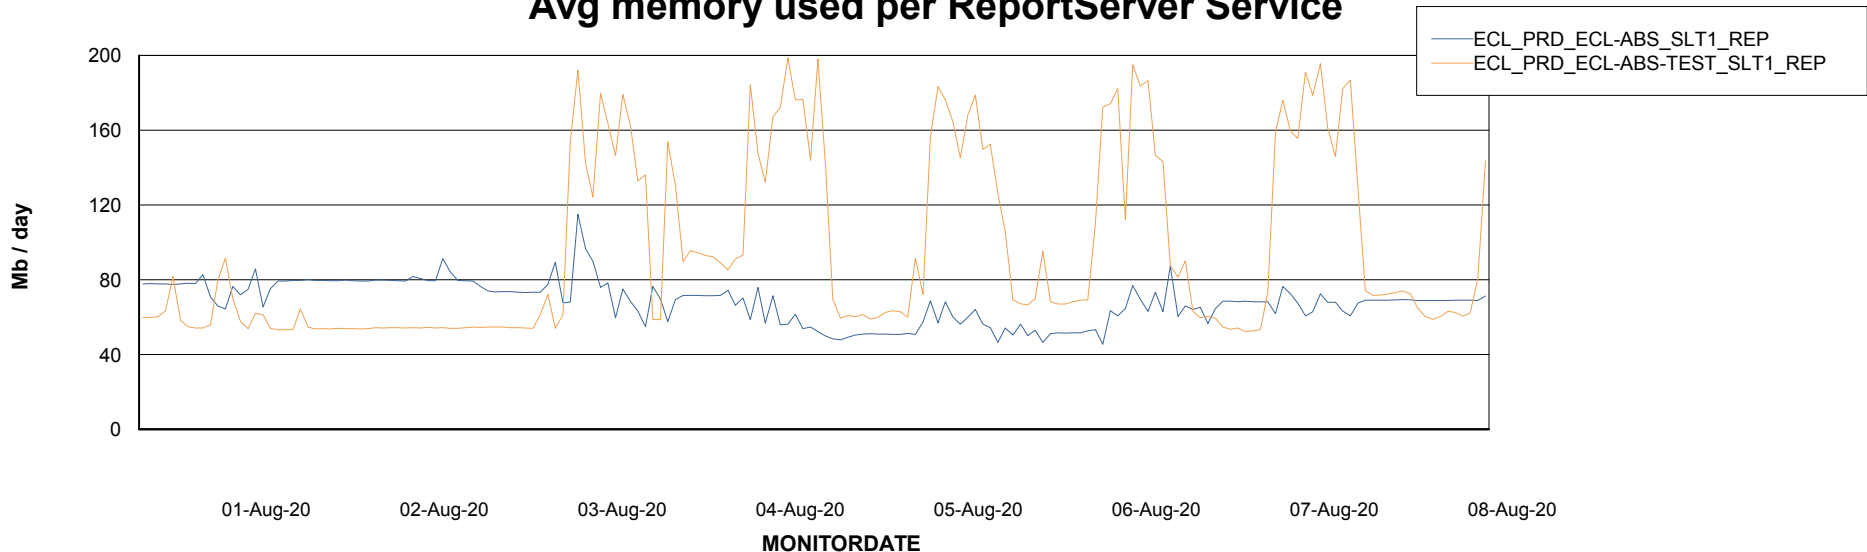

Avg memory used per ABS Server Service

Avg users per day per ABS server

Weekly SLA Customer Report

Customer ECL Production
Database ID 77

ABSSolute Application ReportServer Services

Avg memory used per ReportServer Service