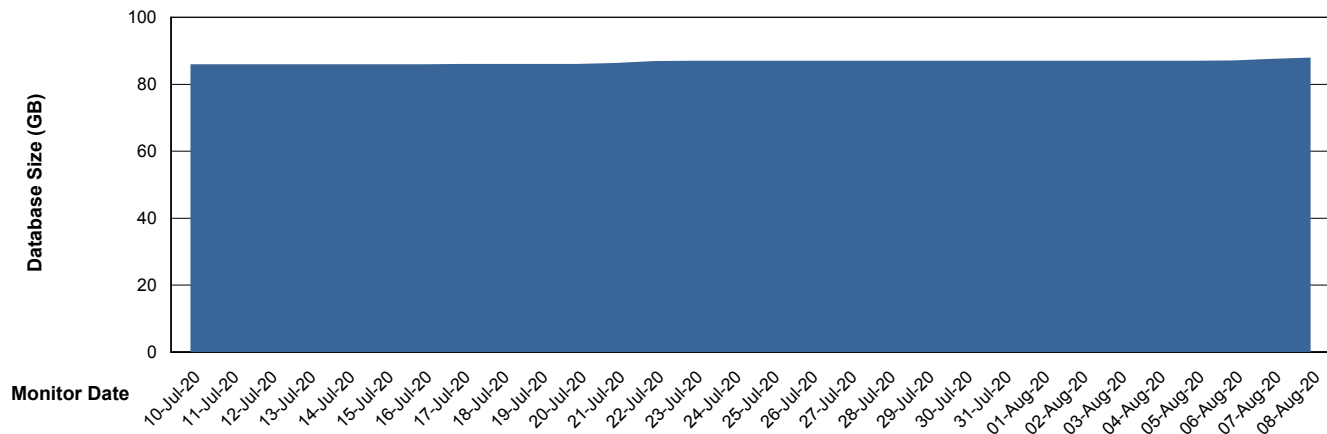

Weekly SLA Customer Report

Customer BOH_Production
Database ID 55

Database Performance BOHABS01_DB_Primary

Weekly SLA Customer Report

Customer BOH_Production
Database ID 55

Database Performance BOHABS02_DB_Standby

Weekly SLA Customer Report

Customer BOH_Production
 Database ID 55

DATABASE SIZE BOHABS01_DB_Primary

Database growth over last month

Database Tablespace BOHABS01_DB_Primary

Date	Tablespace Name	Filesize (Gb)	Usedsize (Gb)	Percentage free
08-Aug-20	ABSDATA	48	30	38
	INDX	68	55	19
07-Aug-20	ABSDATA	48	31	35
	INDX	68	55	19
06-Aug-20	ABSDATA	48	30	38
	INDX	68	55	19
05-Aug-20	ABSDATA	48	30	38
	INDX	68	55	19
04-Aug-20	ABSDATA	48	30	38
	INDX	68	55	19
03-Aug-20	ABSDATA	48	30	38
	INDX	68	55	19
02-Aug-20	ABSDATA	48	30	38
	INDX	68	55	19