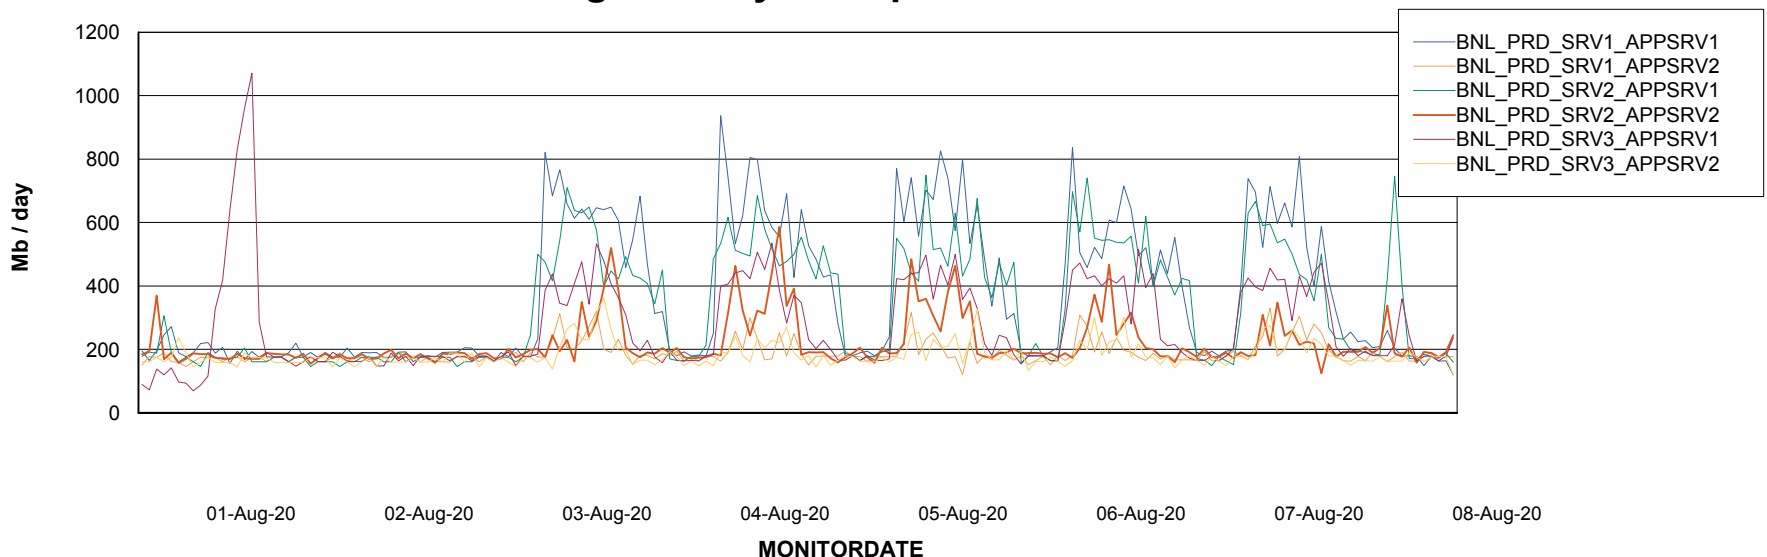

Weekly SLA Customer Report

Customer BNL_Production
 Database ID 83

Database Tablespace BNLDB_Production

Date	Tablespace Name	Filesize (Gb)	Usedsize (Gb)	Percentage free
08-Aug-20	ABSDATA	122	113	7
	INDX	340	100	71
07-Aug-20	ABSDATA	122	113	7
	INDX	340	100	71
06-Aug-20	ABSDATA	122	113	7
	INDX	340	100	71
05-Aug-20	ABSDATA	122	113	7
	INDX	340	100	71
04-Aug-20	ABSDATA	122	113	7
	INDX	340	100	71
03-Aug-20	ABSDATA	122	113	7
	INDX	340	100	71
02-Aug-20	ABSDATA	122	112	8
	INDX	340	100	71

Standby Database Health BNL_Production

Recovery lag for last 7 days

Weekly SLA Customer Report

Customer BNL_Production
Database ID 83

ABSSolute Application Server Services

Avg memory used per ABS Server Service