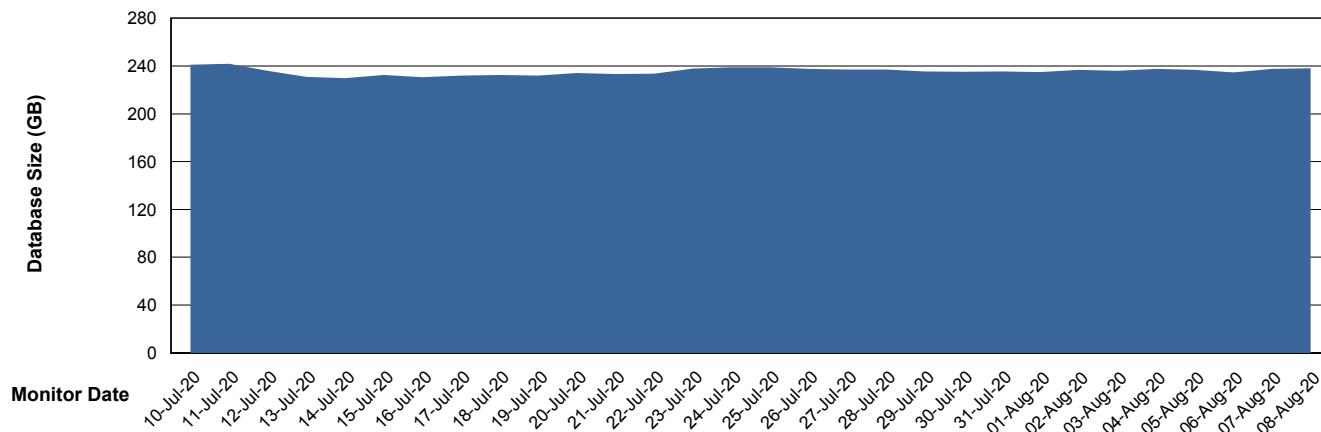

Weekly SLA Customer Report

Customer BNL_Production
Database ID 83

Database Performance BNLDB_FUT_FutureLive

Weekly SLA Customer Report

Customer BNL_Production
Database ID 83

Database Performance BNLDB_FUT_Standby

Weekly SLA Customer Report

Customer BNL_Production
Database ID 83

Database Performance BNLDB_Production

Weekly SLA Customer Report

Customer BNL_Production
Database ID 83

DATABASE SIZE BNLDB_FUT_FutureLive

Database growth over last month

DATABASE SIZE BNLDB_Production

Database growth over last month

Weekly SLA Customer Report

Customer BNL_Production
Database ID 83

Database Tablespace BNLDB_FUT_FutureLive

Date	Tablespace Name	Filesize (Gb)	Usedsize (Gb)	Percentage free
08-Aug-20	ABSDATA	116	90	22
	INDX	172	54	69
07-Aug-20	ABSDATA	116	90	22
	INDX	172	54	69
06-Aug-20	ABSDATA	116	90	22
	INDX	172	54	69
05-Aug-20	ABSDATA	116	90	22
	INDX	172	54	69
04-Aug-20	ABSDATA	116	90	22
	INDX	172	54	69
03-Aug-20	ABSDATA	116	90	22
	INDX	172	54	69
02-Aug-20	ABSDATA	116	90	22
	INDX	172	54	69