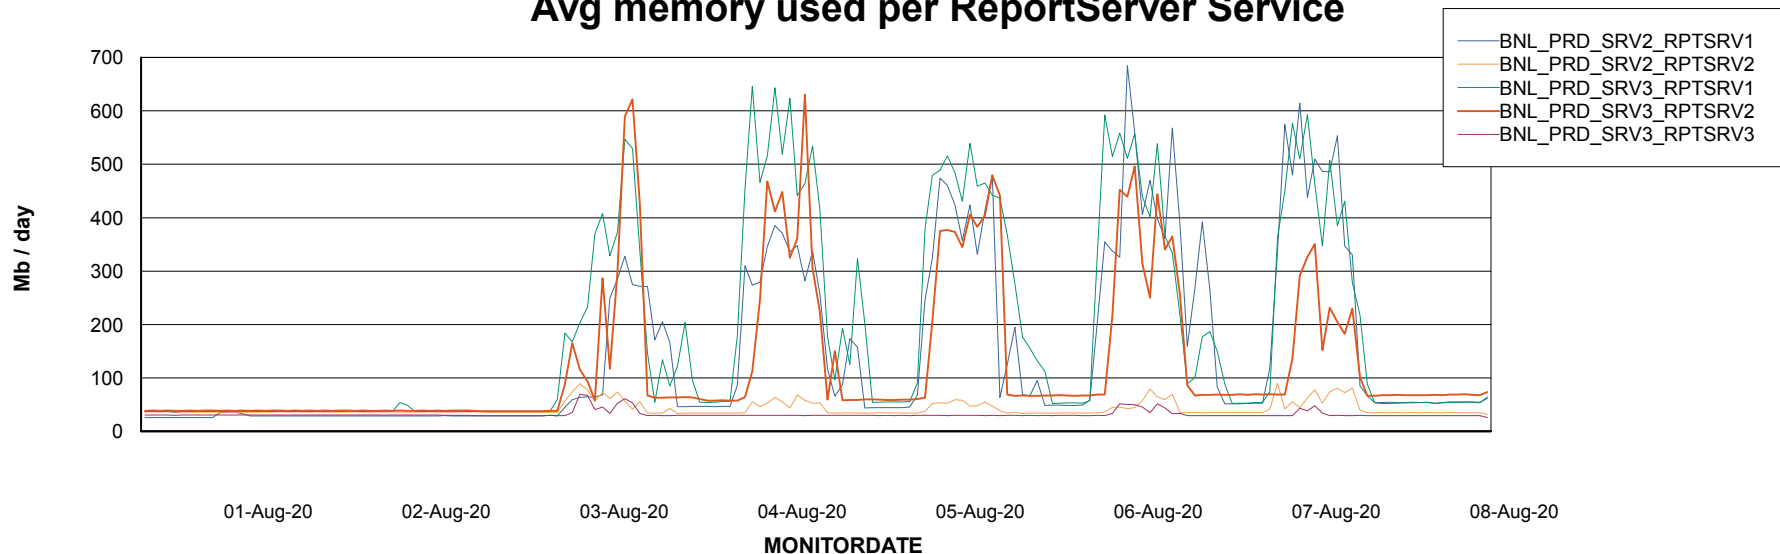

Avg users per day per ABS server

Weekly SLA Customer Report

Customer BNL_Production
Database ID 83

ABSSolute Web Component Services

Avg memory used per ReportServer Service

Disaster per ABS component