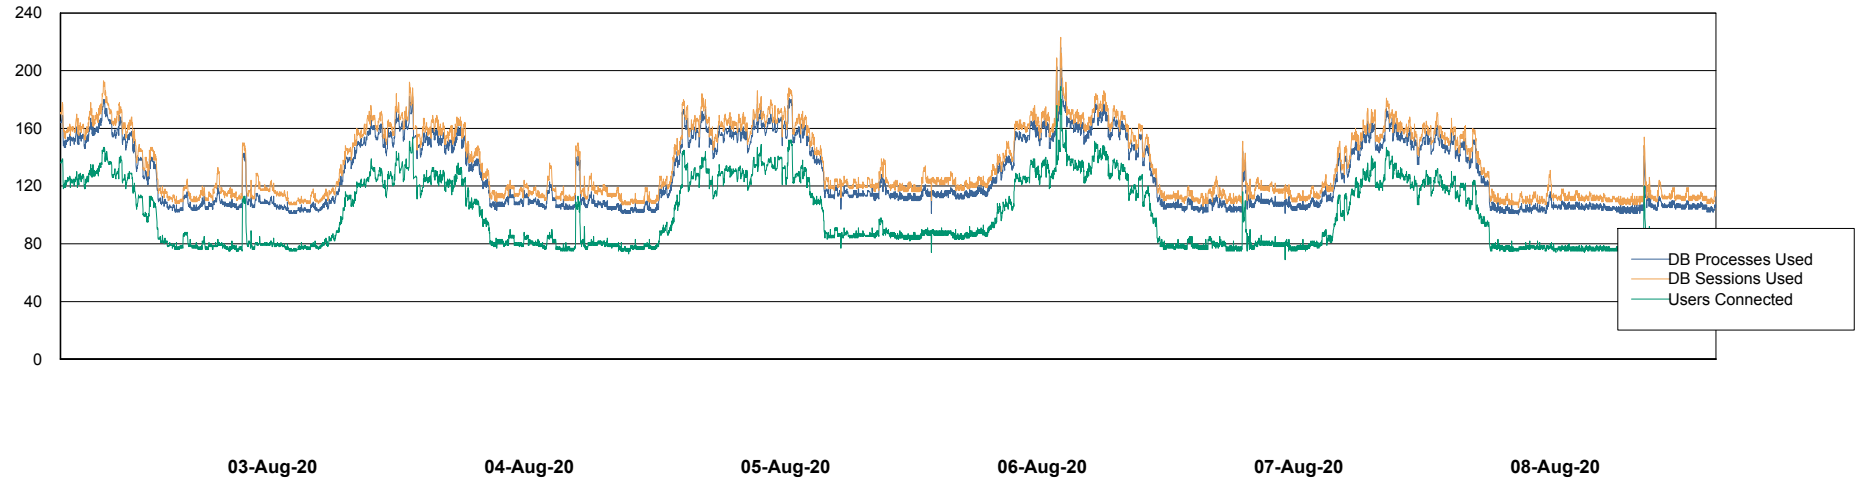

Weekly SLA Customer Report

Customer BNL_Production
Database ID 83

Database Performance BNLDB_FUT_FutureLive

Weekly SLA Customer Report

Customer BNL_Production
Database ID 83

Database Performance BNLDB_FUT_Standby

Weekly SLA Customer Report

Customer BNL_Production
Database ID 83

Database Performance BNLDB_Production

Weekly SLA Customer Report

Customer BNL_Production
Database ID 83

DATABASE SIZE BNLDB_FUT_FutureLive

Database growth over last month