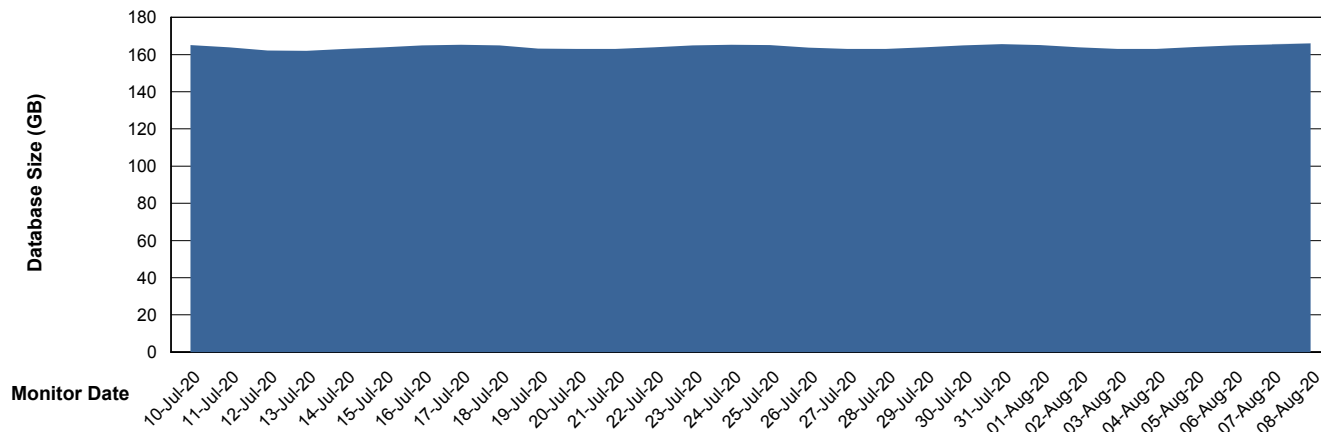

Weekly SLA Customer Report

Customer BNL_Production
Database ID 83

Database Performance BNLDB_FUT_FutureLive

Weekly SLA Customer Report

Customer BNL_Production
Database ID 83

Database Performance BNLDB_FUT_Standby

Weekly SLA Customer Report

Customer BNL_Production
Database ID 83

Database Performance BNLDB_Production

Weekly SLA Customer Report

Customer BNL_Production
Database ID 83

DATABASE SIZE BNLDB_FUT_FutureLive

Database growth over last month

DATABASE SIZE BNLDB_Production

Database growth over last month

Weekly SLA Customer Report

Customer BNL_Production
Database ID 83

Database Tablespace BNLDB_FUT_FutureLive

Date	Tablespace Name	Filesize (Gb)	Usedsize (Gb)	Percentage free
08-Aug-20	ABSDATA	116	90	22
	INDX	172	54	69
07-Aug-20	ABSDATA	116	90	22
	INDX	172	54	69
06-Aug-20	ABSDATA	116	90	22
	INDX	172	54	69
05-Aug-20	ABSDATA	116	90	22
	INDX	172	54	69
04-Aug-20	ABSDATA	116	90	22
	INDX	172	54	69
03-Aug-20	ABSDATA	116	90	22
	INDX	172	54	69
02-Aug-20	ABSDATA	116	90	22
	INDX	172	54	69