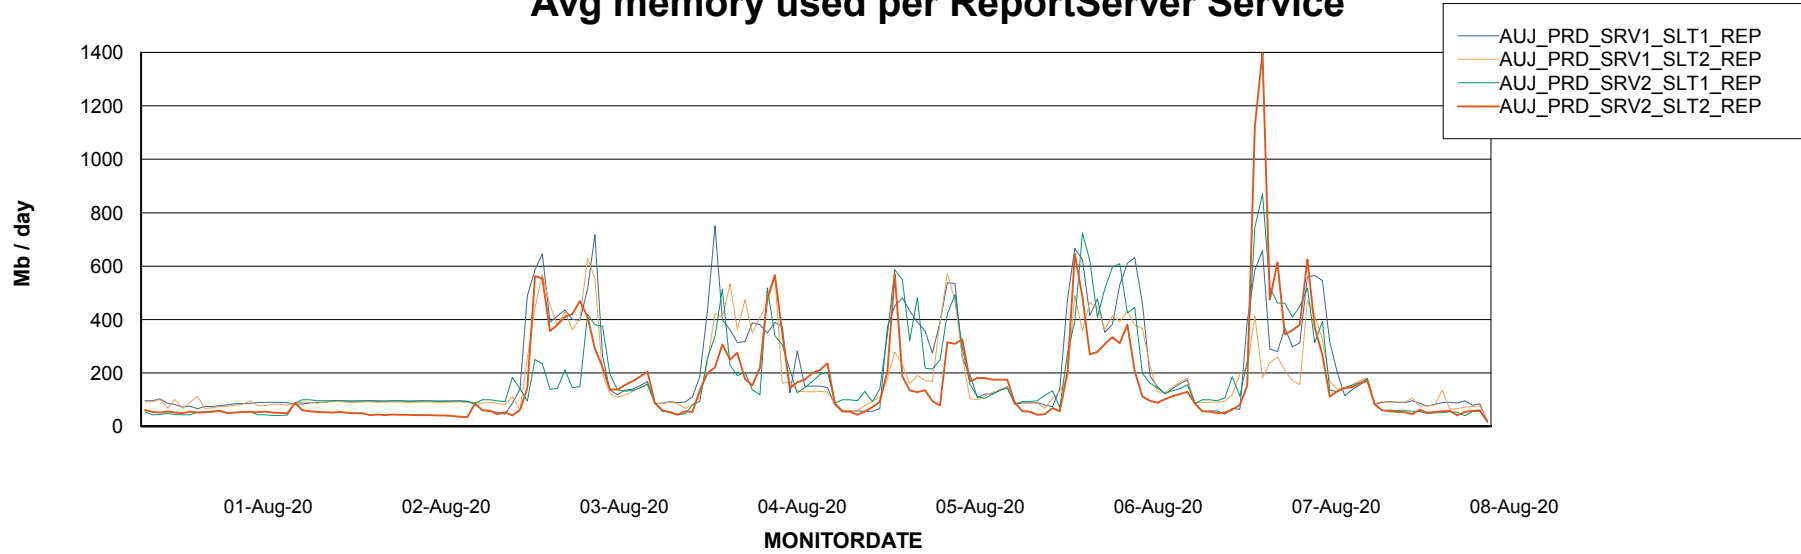

ABSolute Application ReportServer Services

Avg memory used per ReportServer Service