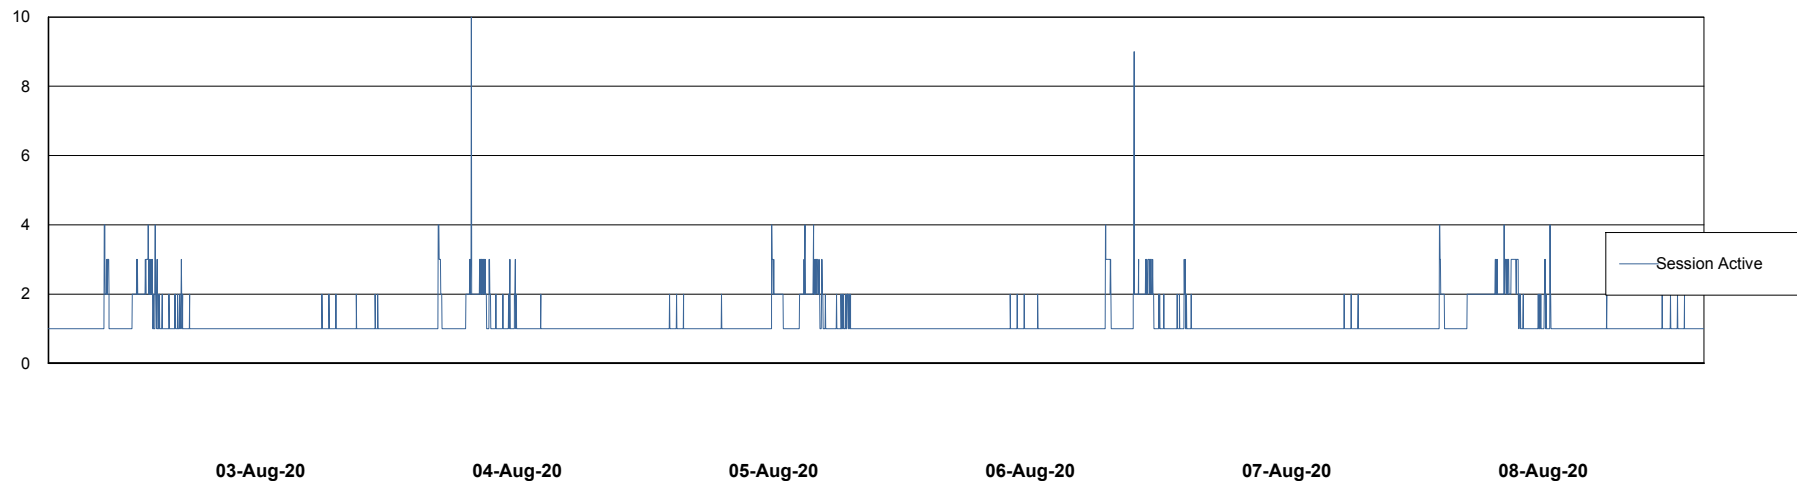

Database Performance AUJDB_BI