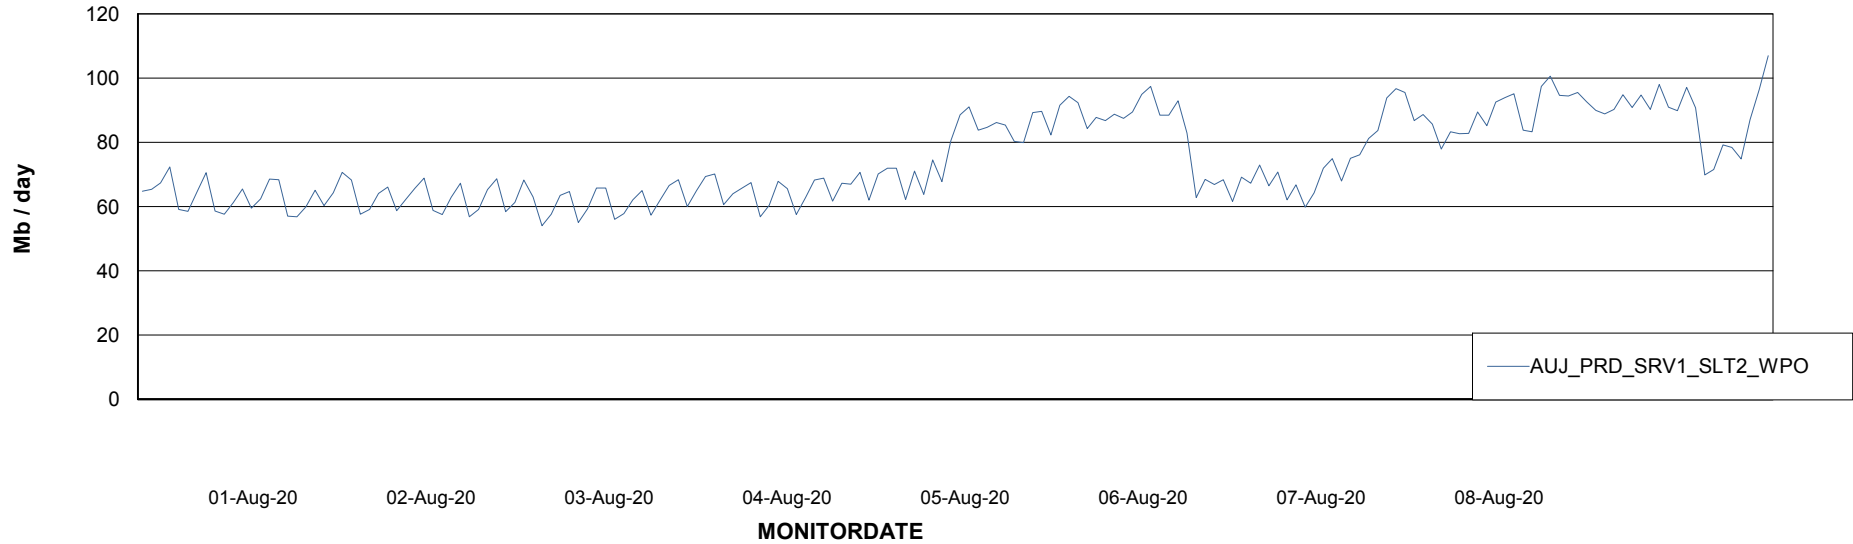

ABSSolute Web Component Services

Avg memory used per ABS Web component