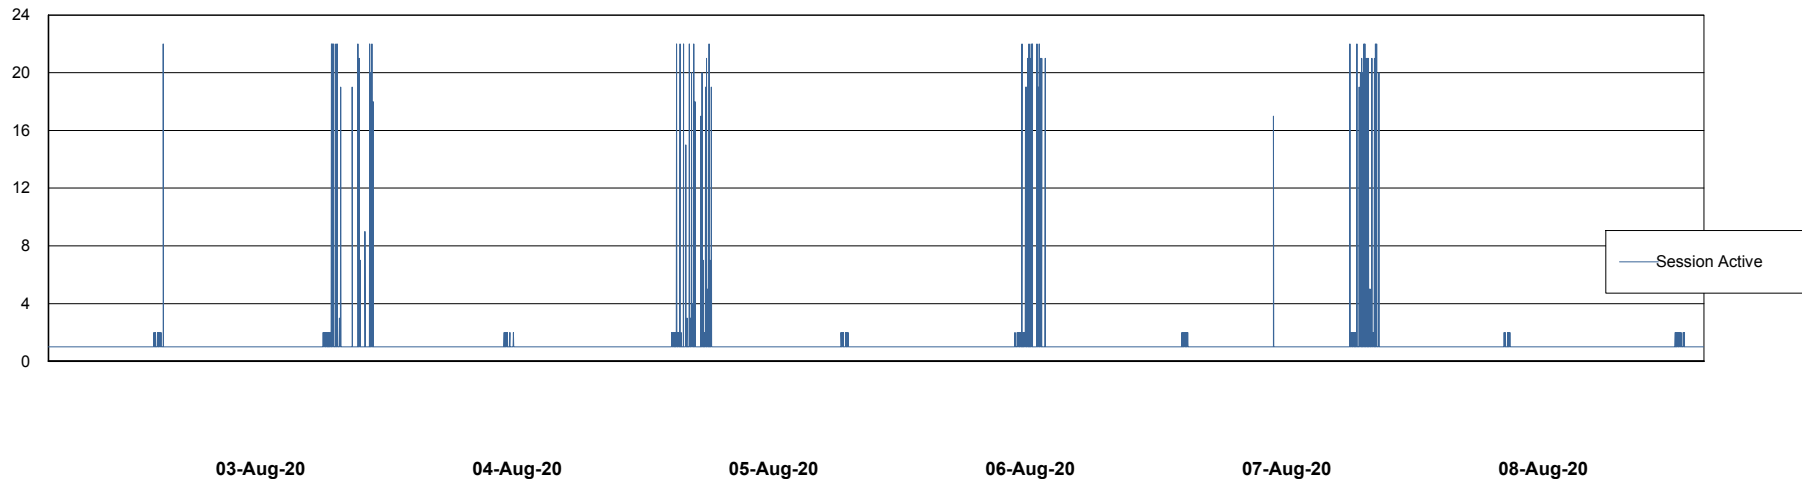

Database Performance AUJ_DB6_Standby2