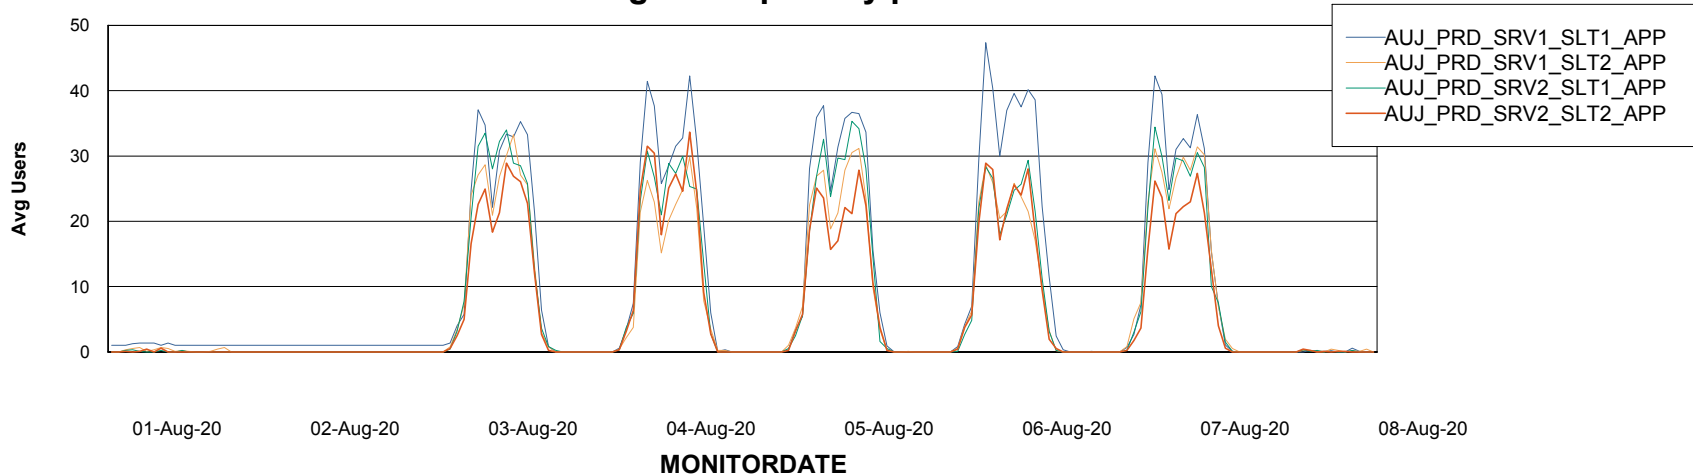

Avg users per day per ABS server