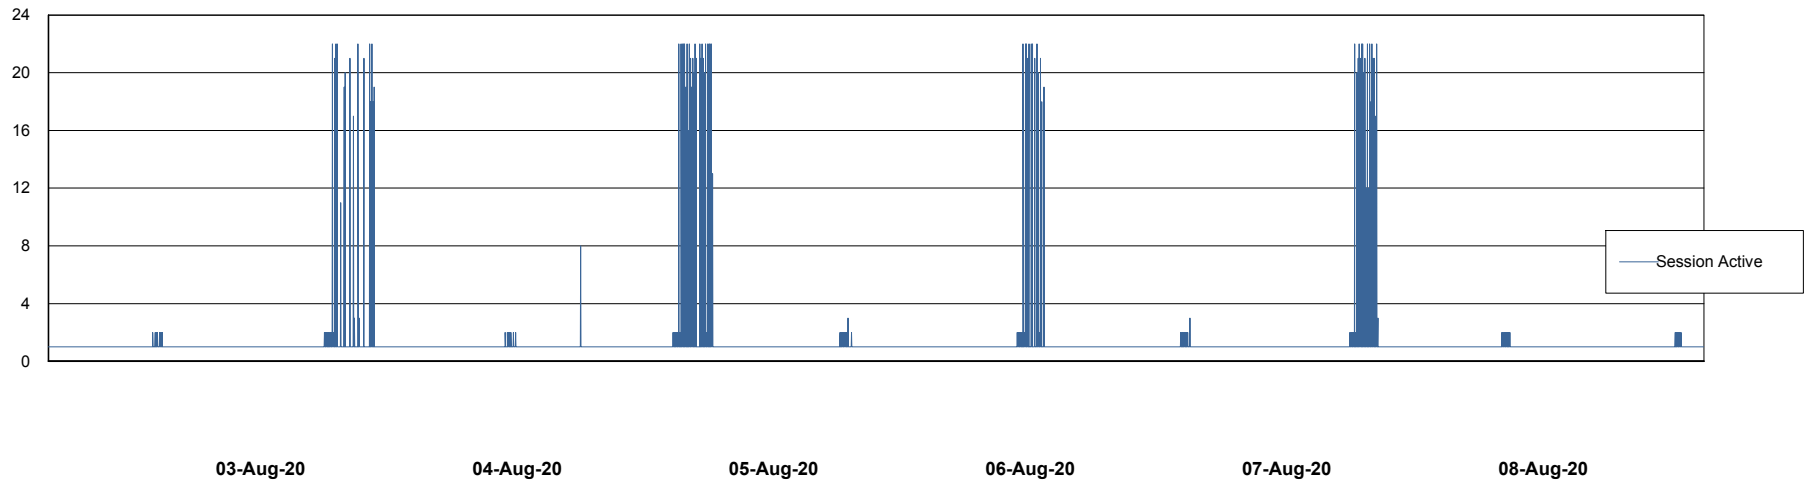

Database Performance AUJ_DB5_Standby