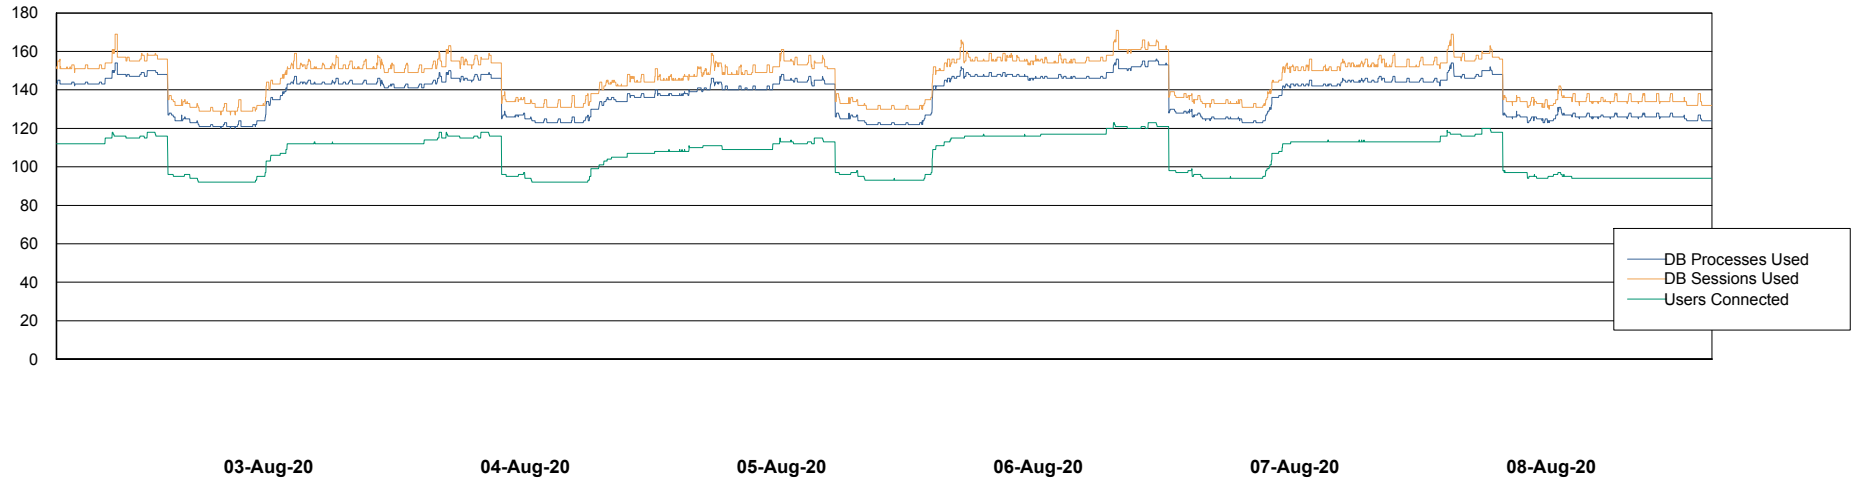

Database Performance AUJ_DB4_Primary