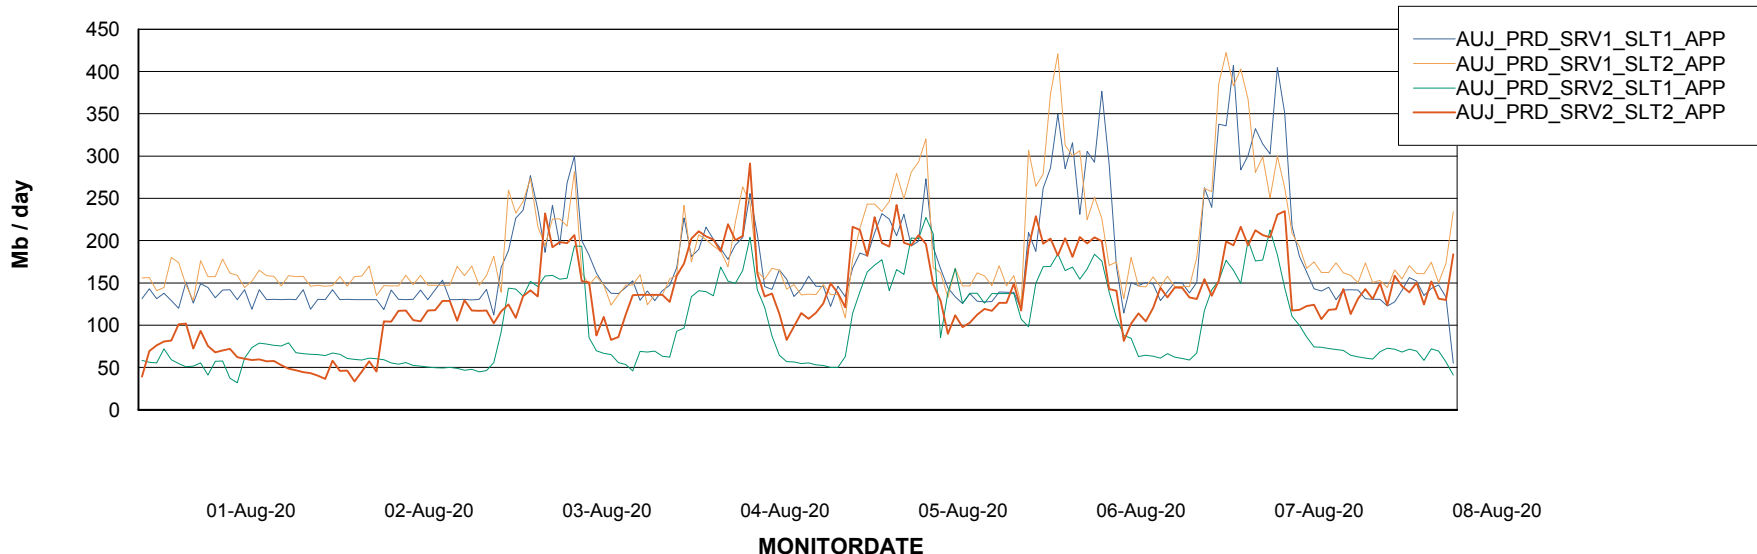

ABSSolute Application Server Services

Avg memory used per ABS Server Service