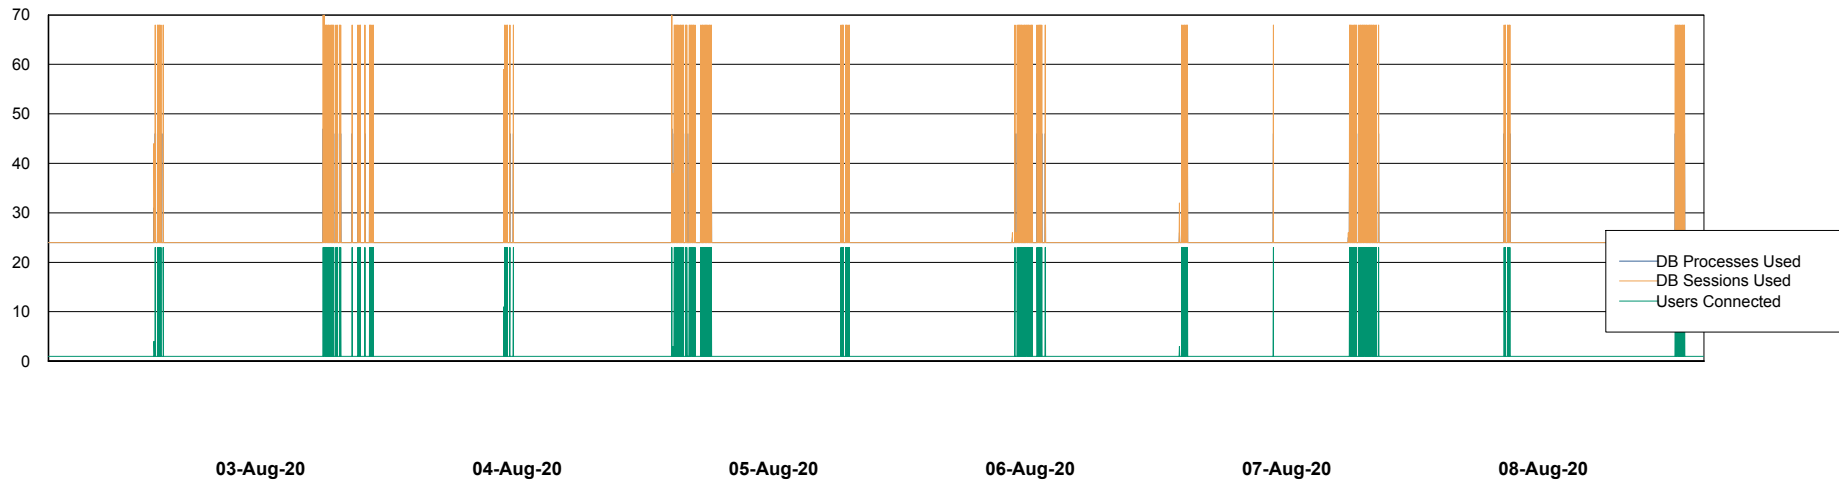

Database Performance AUJ_DB6_Standby2