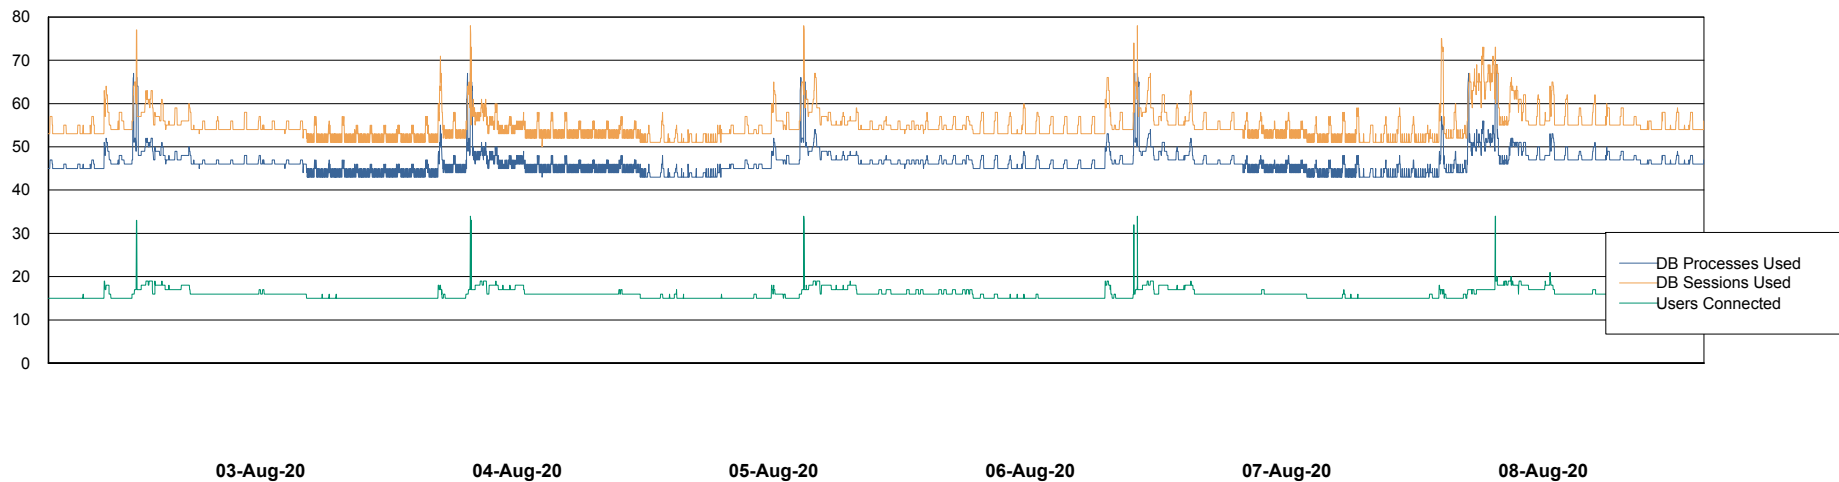

Database Performance AUJDB_BI