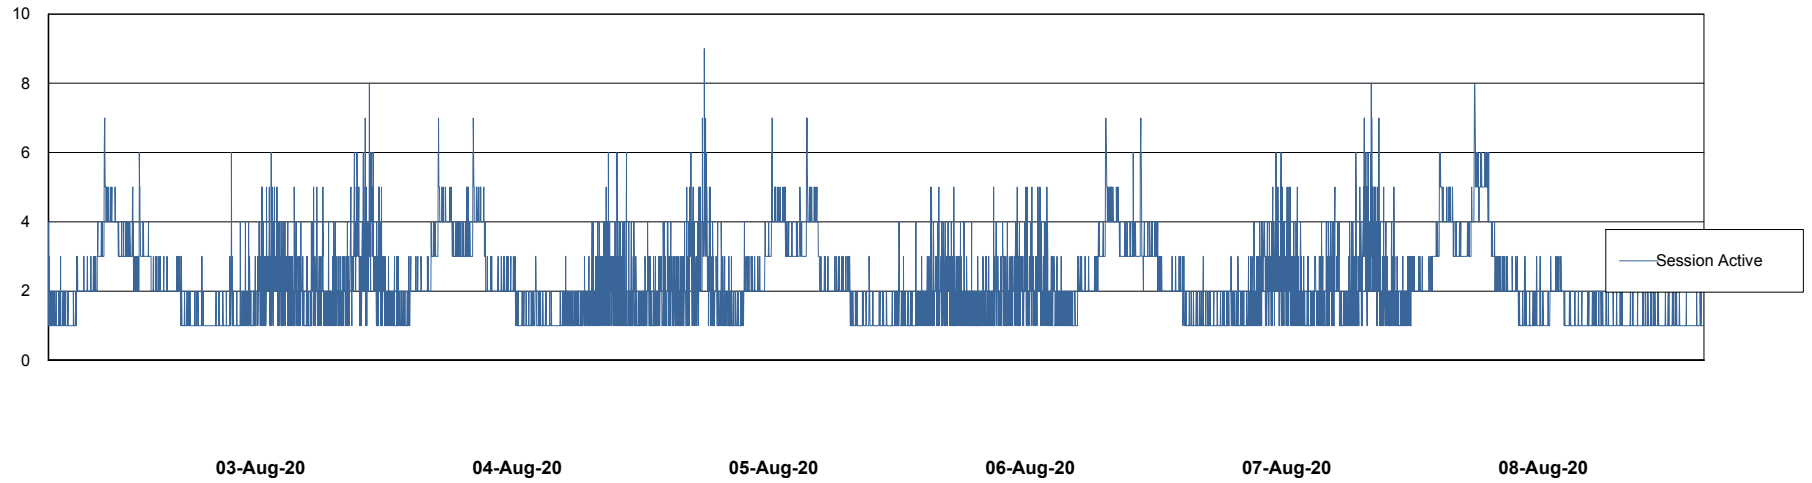

Database Performance AUJ_DB4_Primary