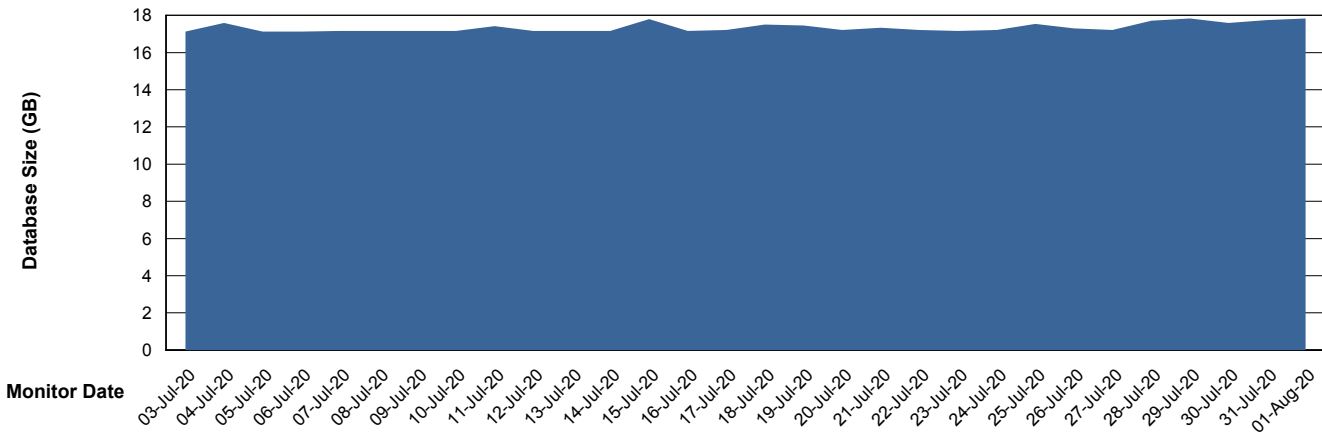

Weekly SLA Customer Report

Customer WBL_Production
Database ID 40

Database Performance WBLDB_Production

Weekly SLA Customer Report

Customer WBL_Production
Database ID 40

Database Performance WBLDB_Standby

Weekly SLA Customer Report

Customer WBL_Production
 Database ID 40

DATABASE SIZE WBLDB_Production

Database growth over last month

Database Tablespace WBLDB_Production

Date	Tablespace Name	Filesize (Gb)	Usedsize (Gb)	Percentage free
01-Aug-20	ABSDATA	9	7	22
	INDX	12	9	25
31-Jul-20	ABSDATA	9	7	22
	INDX	12	9	25
30-Jul-20	ABSDATA	9	7	22
	INDX	12	9	25
29-Jul-20	ABSDATA	9	7	22
	INDX	12	9	25
28-Jul-20	ABSDATA	9	7	22
	INDX	12	9	25
27-Jul-20	ABSDATA	9	7	22
	INDX	12	9	25
26-Jul-20	ABSDATA	9	7	22
	INDX	12	9	25