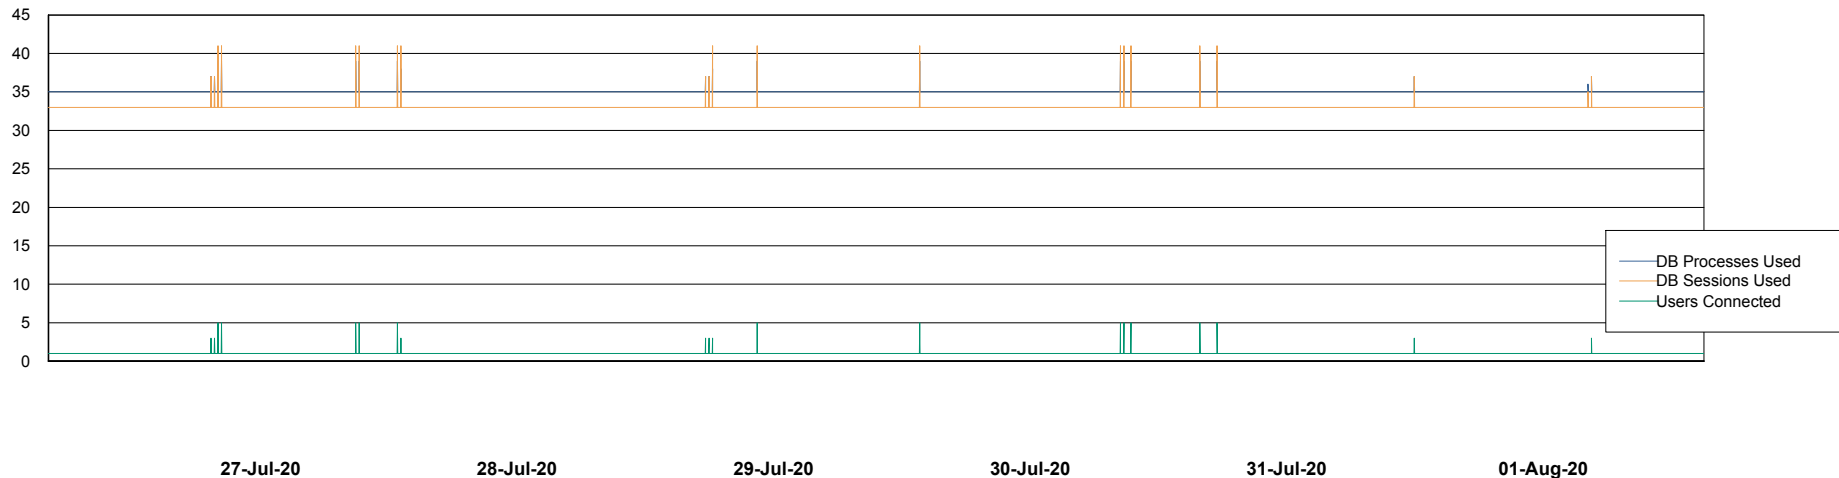

Weekly SLA Customer Report

Customer WBL_Production
Database ID 40

Database Performance WBLDB_Production

Weekly SLA Customer Report

Customer WBL_Production
Database ID 40

Database Performance WBLDB_Standby

Weekly SLA Customer Report

Customer WBL_Production
 Database ID 40

DATABASE SIZE WBLDB_Production

Database growth over last month

Database Tablespace WBLDB_Production

Date	Tablespace Name	Filesize (Gb)	Usedsize (Gb)	Percentage free
01-Aug-20	ABSDATA	9	7	22
	INDX	12	9	25
31-Jul-20	ABSDATA	9	7	22
	INDX	12	9	25
30-Jul-20	ABSDATA	9	7	22
	INDX	12	9	25
29-Jul-20	ABSDATA	9	7	22
	INDX	12	9	25
28-Jul-20	ABSDATA	9	7	22
	INDX	12	9	25
27-Jul-20	ABSDATA	9	7	22
	INDX	12	9	25
26-Jul-20	ABSDATA	9	7	22
	INDX	12	9	25