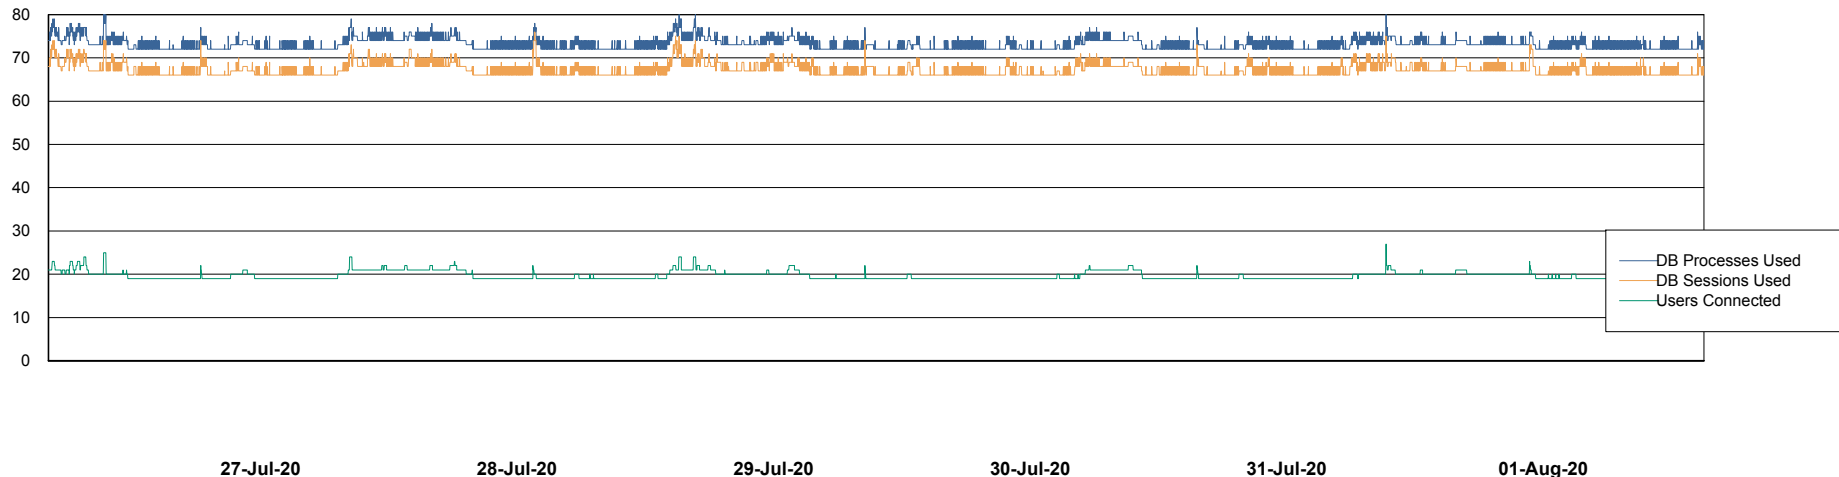

Harddisk Usage WBL_PRD_ORACLE2

	Free disk space on c: (%)	Total disk space on c: (Gb)	Free disk space on d: (%)	Total disk space on d: (Gb)	Free disk space on e: (%)	Total disk space on e: (Gb)	Free disk space on f: (%)	Total disk space on f: (Gb)
01-Aug-20	73	120	87	200	87	200	95	200
31-Jul-20	73	120	87	200	87	200	96	200
30-Jul-20	73	120	87	200	87	200	96	200
29-Jul-20	73	120	87	200	87	200	96	200
28-Jul-20	73	120	87	200	87	200	96	200
27-Jul-20	73	120	87	200	87	200	96	200
26-Jul-20	73	120	87	200	87	200	96	200

Weekly SLA Customer Report

Customer WBL_Production
Database ID 40

Database Performance WBLDB_Production

Weekly SLA Customer Report

Customer WBL_Production
Database ID 40

Database Performance WBLDB_Standby

Weekly SLA Customer Report