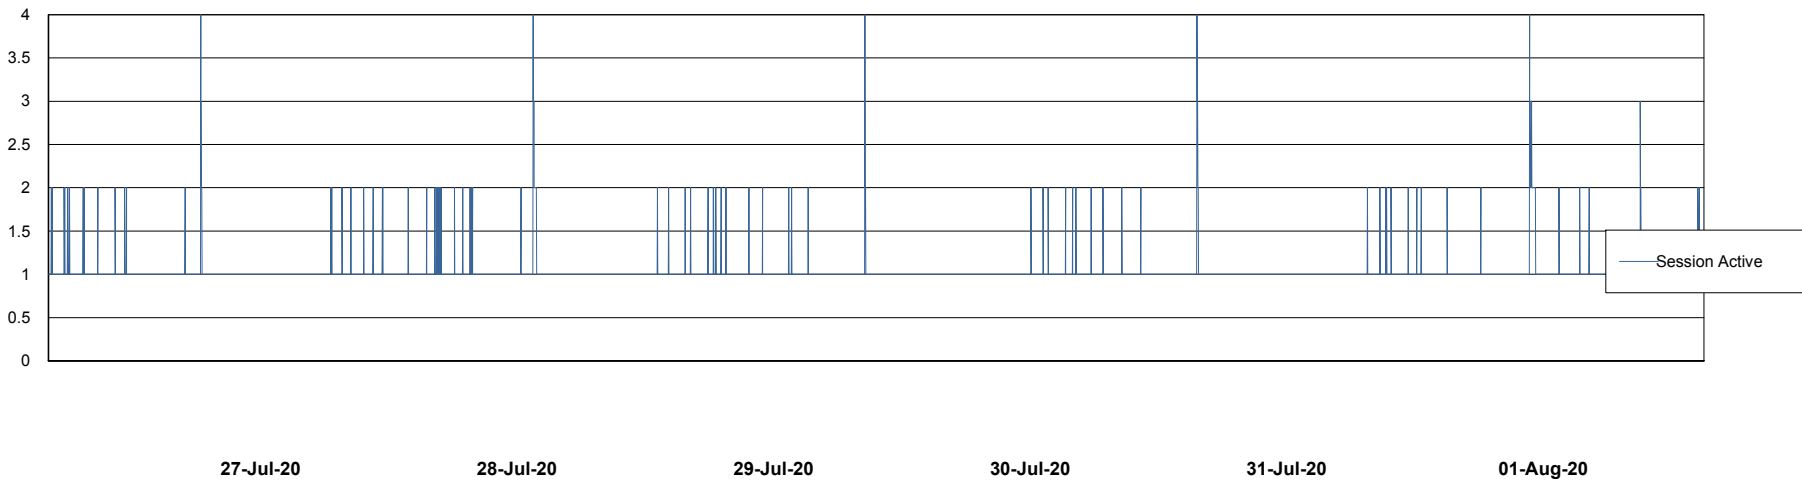

Harddisk Usage WBL_PRD_ORACLE2

	Free disk space on c: (%)	Total disk space on c: (Gb)	Free disk space on d: (%)	Total disk space on d: (Gb)	Free disk space on e: (%)	Total disk space on e: (Gb)	Free disk space on f: (%)	Total disk space on f: (Gb)
01-Aug-20	73	120	87	200	87	200	95	200
31-Jul-20	73	120	87	200	87	200	96	200
30-Jul-20	73	120	87	200	87	200	96	200
29-Jul-20	73	120	87	200	87	200	96	200
28-Jul-20	73	120	87	200	87	200	96	200
27-Jul-20	73	120	87	200	87	200	96	200
26-Jul-20	73	120	87	200	87	200	96	200

Weekly SLA Customer Report

Customer WBL_Production
Database ID 40

Database Performance WBLDB_Production

Weekly SLA Customer Report

Customer WBL_Production
Database ID 40

Database Performance WBLDB_Standby

Weekly SLA Customer Report