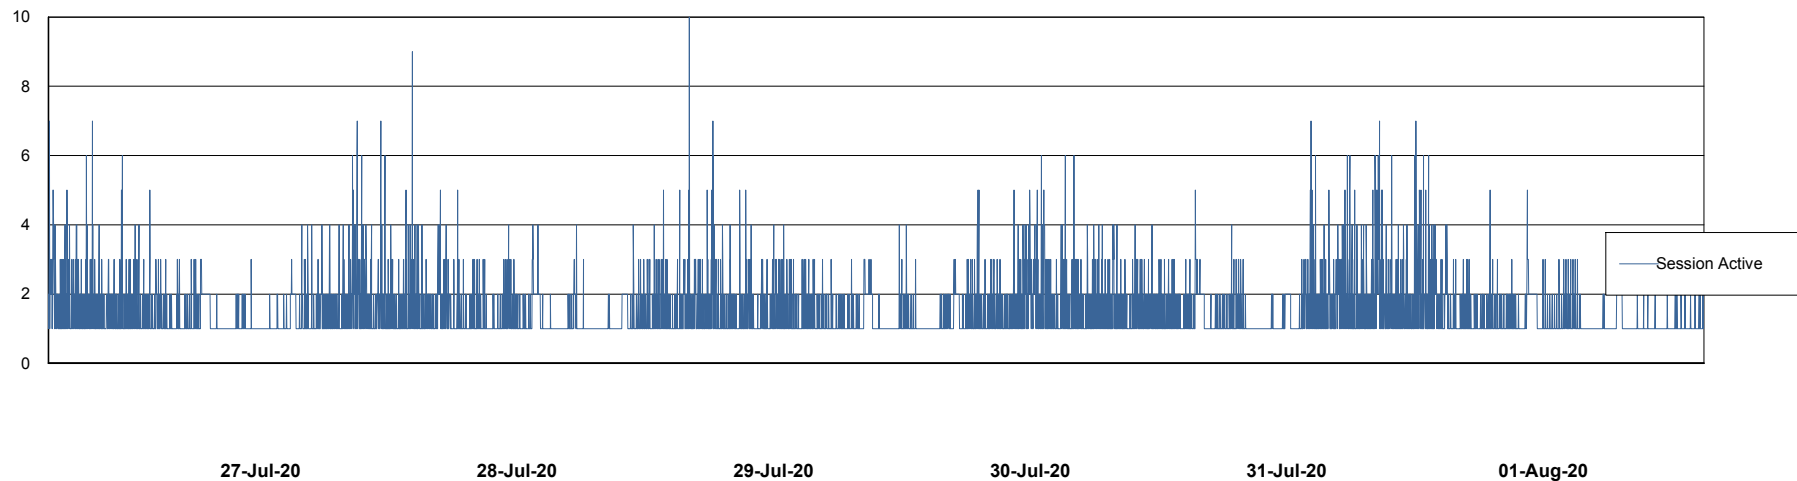

Database Performance VOSDB_Production