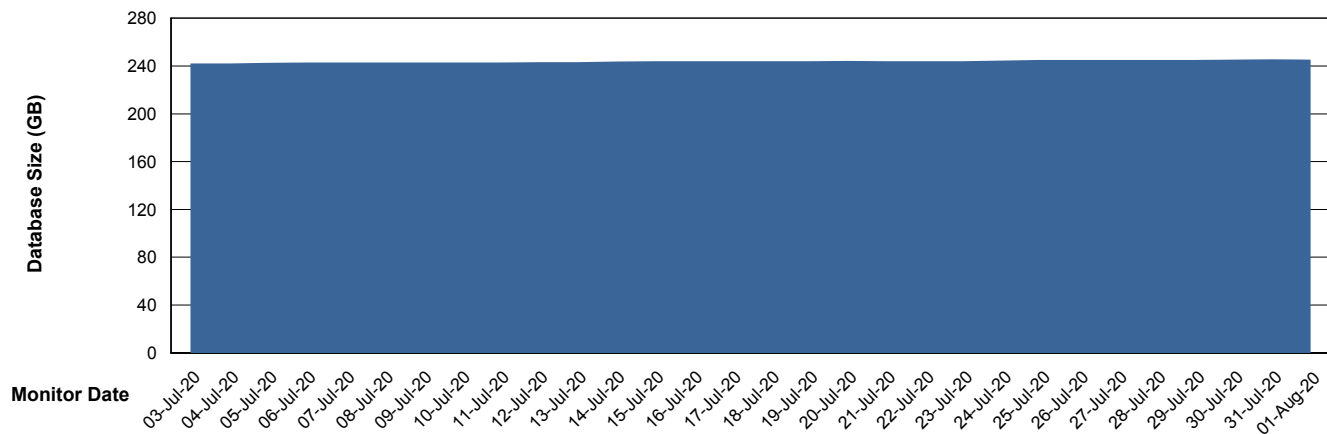

Customer VOS_Production
 Database ID 68

DATABASE SIZE VOSBIDB_Production

Database growth over last month

DATABASE SIZE VOSDB_Production

Database growth over last month

Weekly SLA Customer Report

Customer VOS_Production
Database ID 68

Database Tablespace VOSBIDB_Production

Date	Tablespace Name	Filesize (Gb)	Usedsize (Gb)	Percentage free
01-Aug-20	ABSDATA	70	40	43
	INDX	74	57	23
31-Jul-20	ABSDATA	70	40	43
	INDX	74	57	23
30-Jul-20	ABSDATA	70	40	43
	INDX	74	57	23
29-Jul-20	ABSDATA	70	40	43
	INDX	74	57	23
28-Jul-20	ABSDATA	70	40	43
	INDX	74	57	23
27-Jul-20	ABSDATA	70	40	43
	INDX	74	57	23
26-Jul-20	ABSDATA	70	40	43
	INDX	74	57	23