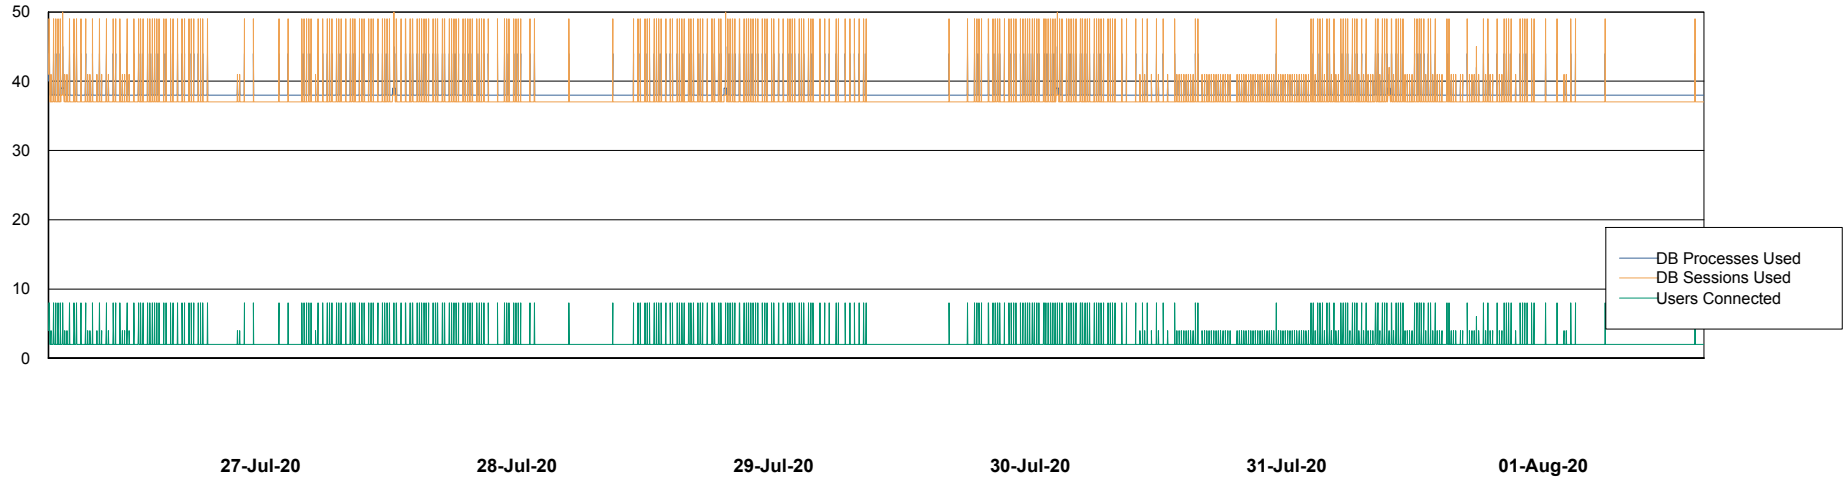

Weekly SLA Customer Report

Customer VOS_Production
Database ID 68

Database Performance VOSDB_Production

Weekly SLA Customer Report

Customer VOS_Production
Database ID 68

Database Performance VOSDB_Standby

Weekly SLA Customer Report