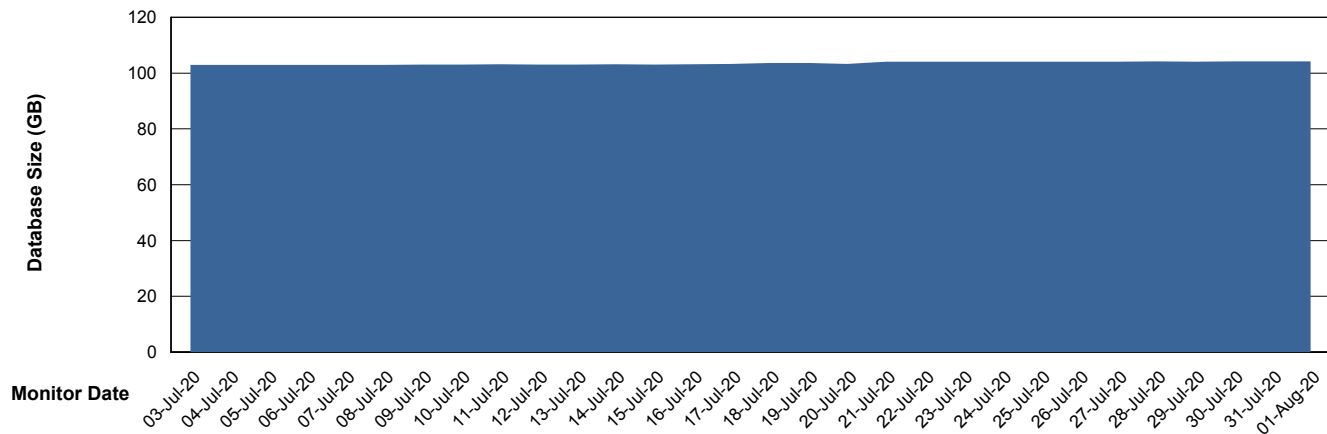

DATABASE SIZE VOSBIDB_Production

Database growth over last month