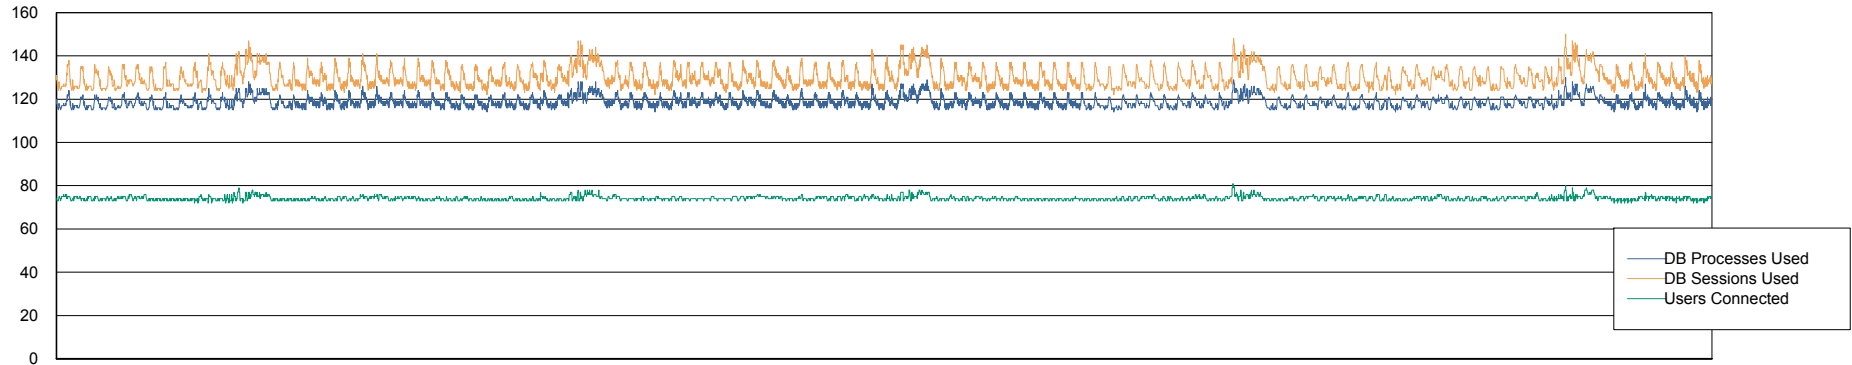

Database Performance VOSBIDB_Production

27-Jul-20 28-Jul-20 29-Jul-20 30-Jul-20 31-Jul-20 01-Aug-20