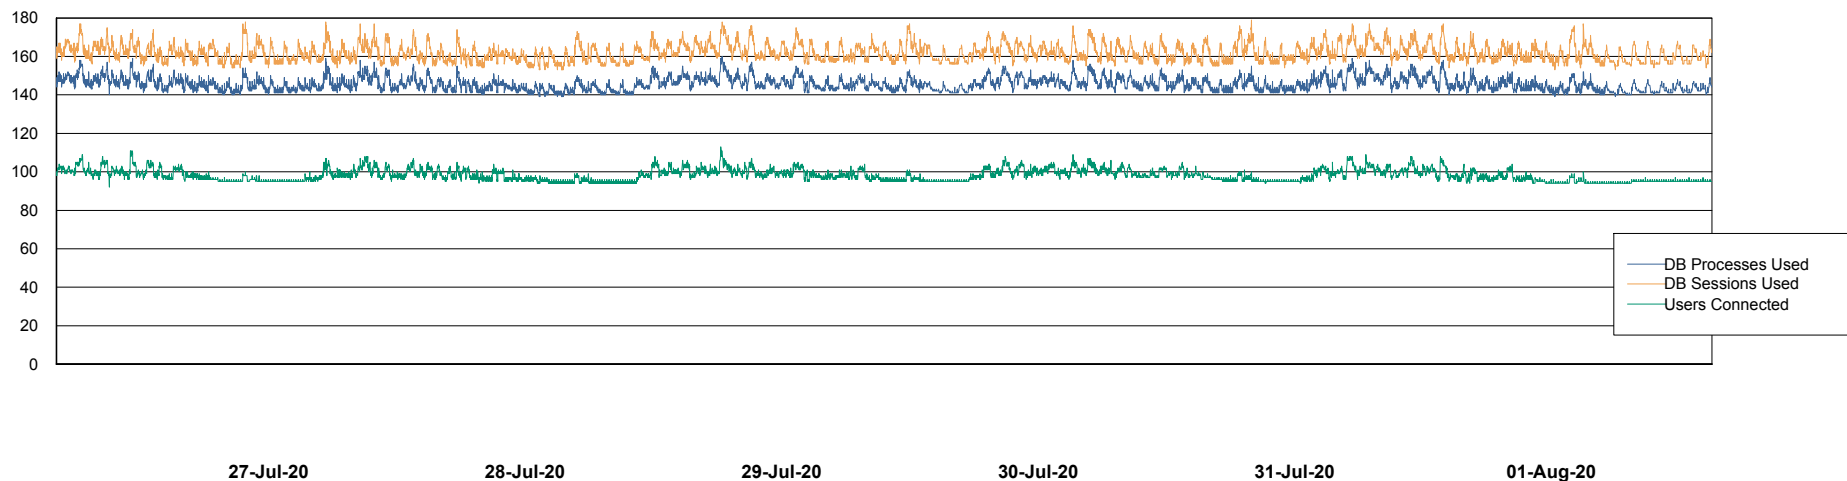

Database Performance VOSDB_Production