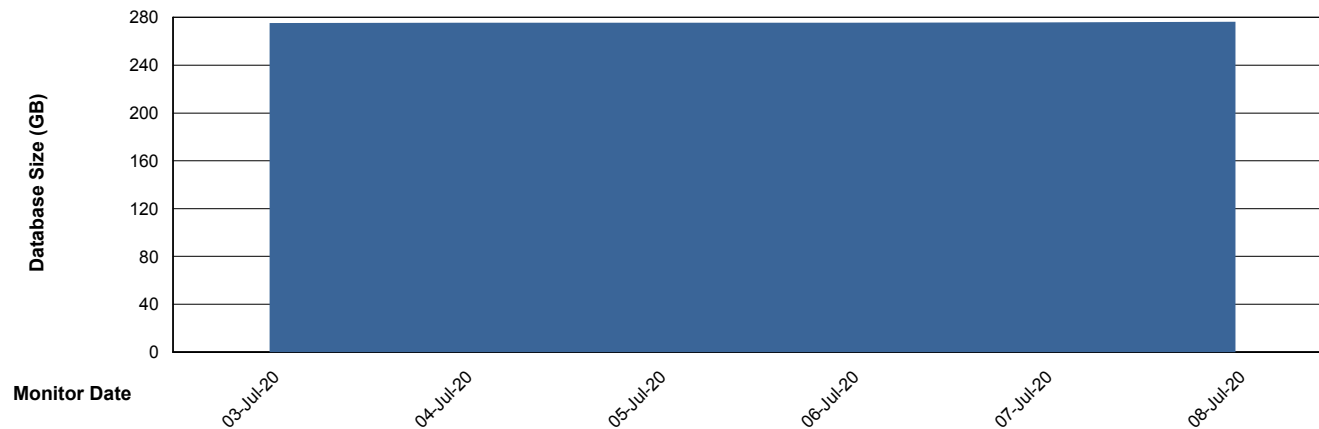

# Weekly SLA Customer Report

Customer STK\_Production  
Database ID 82

Harddisk Usage STK\_PRD\_STAABSWEB1

|           | Free disk space on c: (%) | Total disk space on c: (Gb) |
|-----------|---------------------------|-----------------------------|
| 01-Aug-20 | 82                        | 100                         |
| 31-Jul-20 | 82                        | 100                         |
| 30-Jul-20 | 82                        | 100                         |
| 29-Jul-20 | 83                        | 100                         |
| 28-Jul-20 | 83                        | 100                         |
| 27-Jul-20 | 83                        | 100                         |
| 26-Jul-20 | 83                        | 100                         |

# Weekly SLA Customer Report

Customer STK\_Production  
Database ID 82

DATABASE SIZE STKDB\_ABS1 Production Database

### Database growth over last month