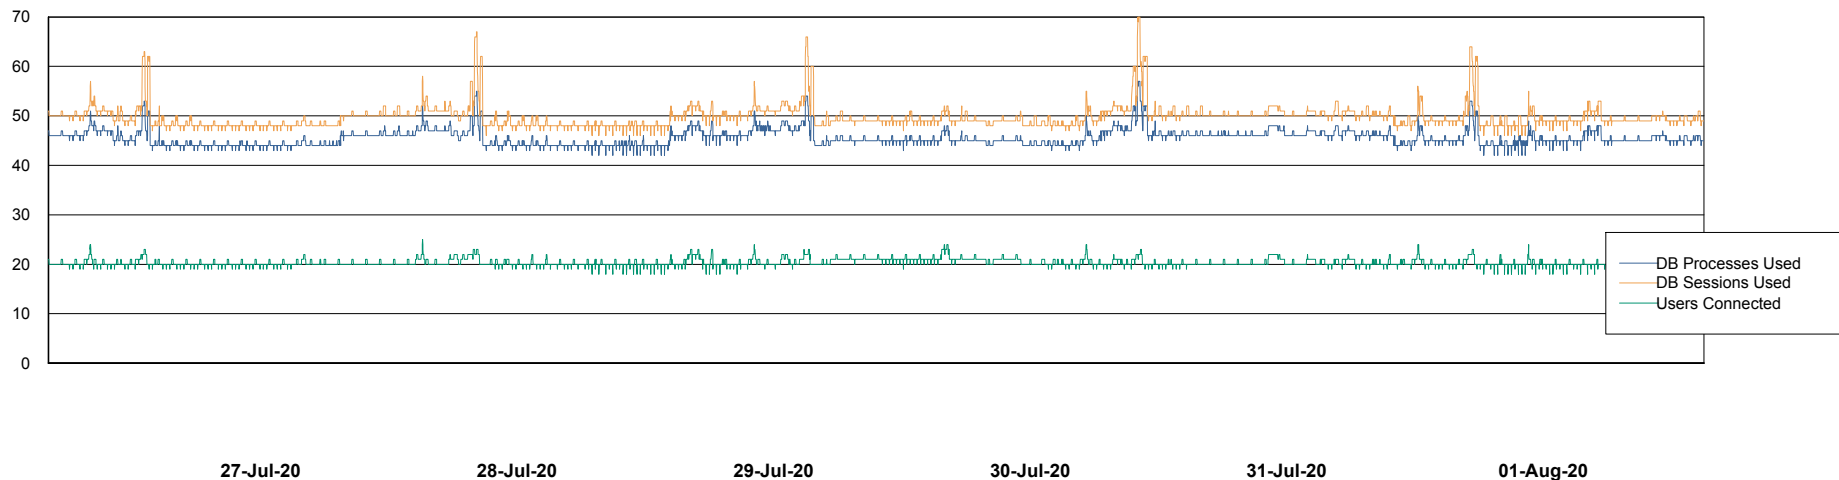

Database Performance SPODB_BI