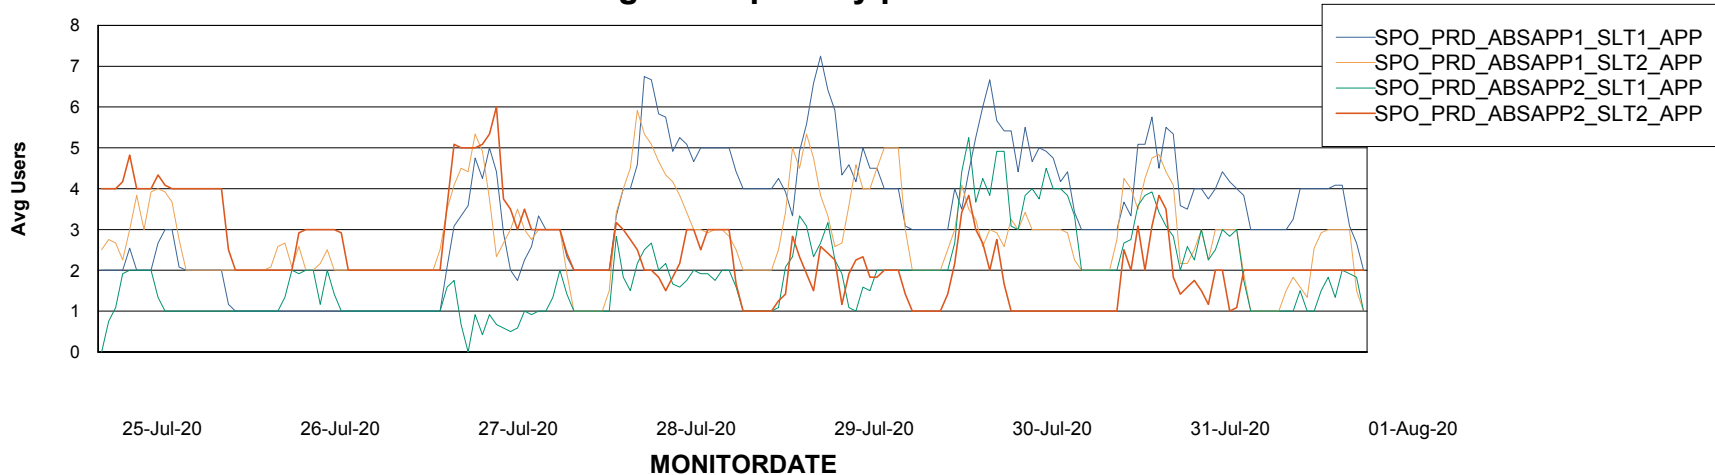

Avg users per day per ABS server