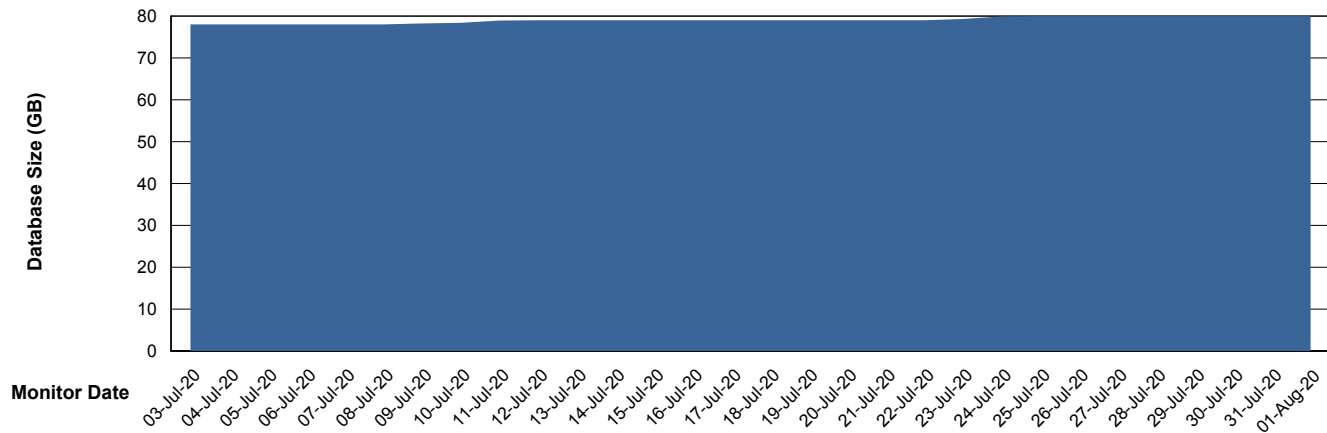

Weekly SLA Customer Report

Customer SPO_Production Silver
Database ID 57

Database Performance SPODB_Standby

Weekly SLA Customer Report

Customer SPO_Production Silver
 Database ID 57

DATABASE SIZE SPODB_BI

Database growth over last month

DATABASE SIZE SPODB_Production

Database growth over last month

Weekly SLA Customer Report

Customer SPO_Production Silver
Database ID 57

Database Tablespace		SPODB_BI		
Date	Tablespace Name	Filesize (Gb)	Usedsize (Gb)	Percentage free
01-Aug-20	ABSDATA	28	17	39
	INDX	32	23	28
31-Jul-20	ABSDATA	28	17	39
	INDX	32	23	28
30-Jul-20	ABSDATA	28	17	39
	INDX	32	23	28
29-Jul-20	ABSDATA	28	17	39
	INDX	32	23	28
28-Jul-20	ABSDATA	28	17	39
	INDX	32	23	28
27-Jul-20	ABSDATA	28	17	39
	INDX	32	23	28
26-Jul-20	ABSDATA	28	17	39
	INDX	32	23	28