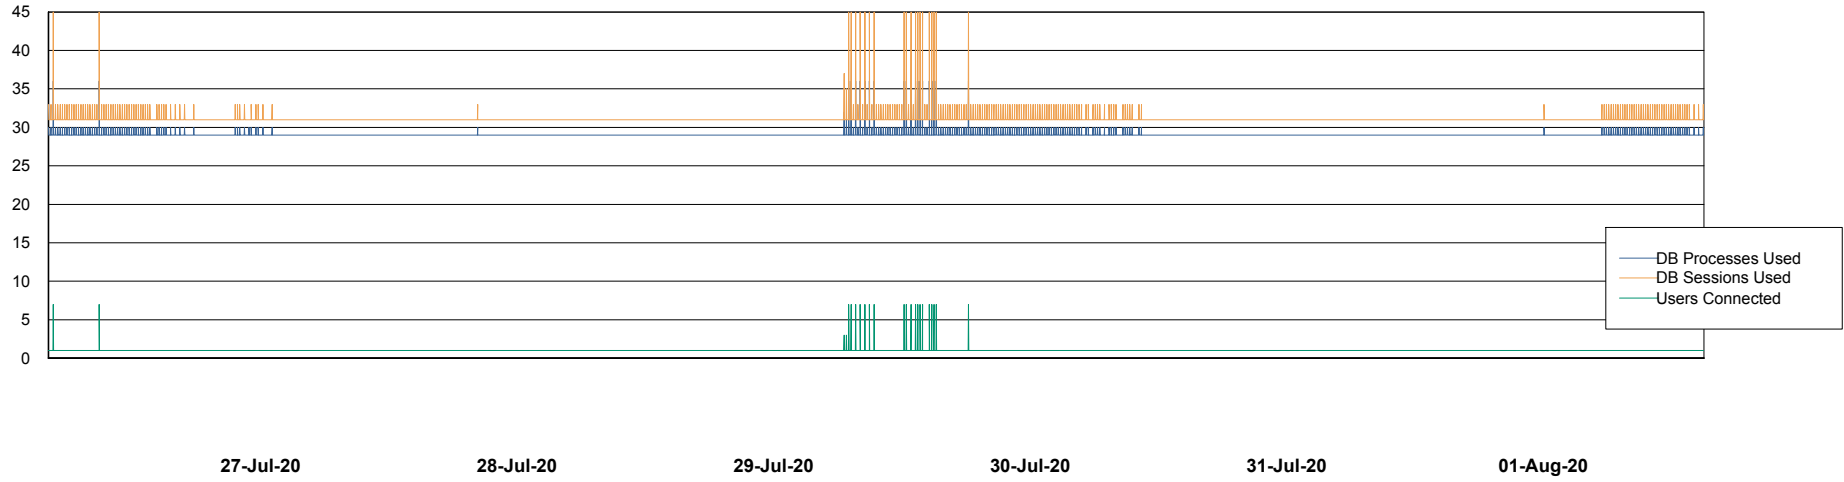

Weekly SLA Customer Report

Customer SPO_Production Silver
Database ID 57

Database Performance SPODB_BI

Weekly SLA Customer Report

Customer SPO_Production Silver
Database ID 57

Database Performance SPODB_Production

Weekly SLA Customer Report

Customer SPO_Production Silver
Database ID 57

Database Performance SPODB_Standby

Weekly SLA Customer Report

Customer SPO_Production Silver
 Database ID 57

DATABASE SIZE SPODB_BI

Database growth over last month