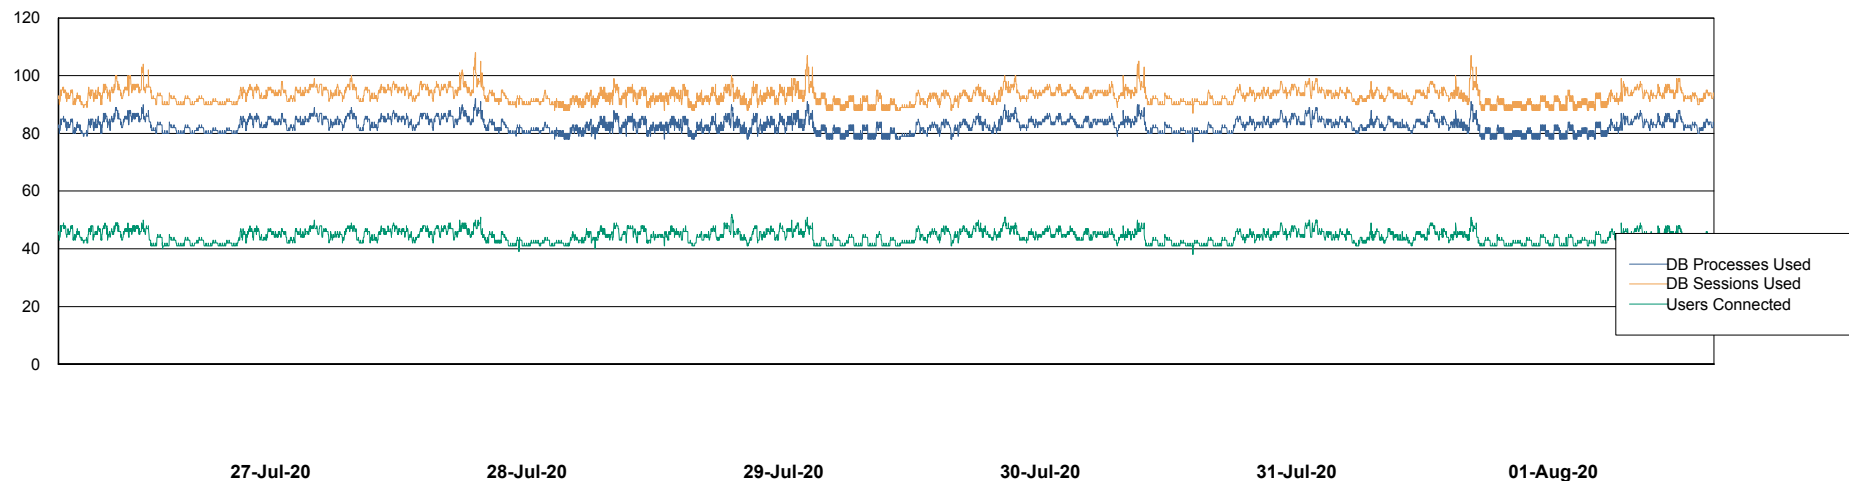

Weekly SLA Customer Report

Customer SPO_Production Silver
Database ID 57

Database Performance SPODB_BI

Weekly SLA Customer Report

Customer SPO_Production Silver
Database ID 57

Database Performance SPODB_Production

Weekly SLA Customer Report

Customer SPO_Production Silver
Database ID 57

Database Performance SPODB_Standby

Weekly SLA Customer Report

Customer SPO_Production Silver
 Database ID 57

DATABASE SIZE SPODB_BI

Database growth over last month