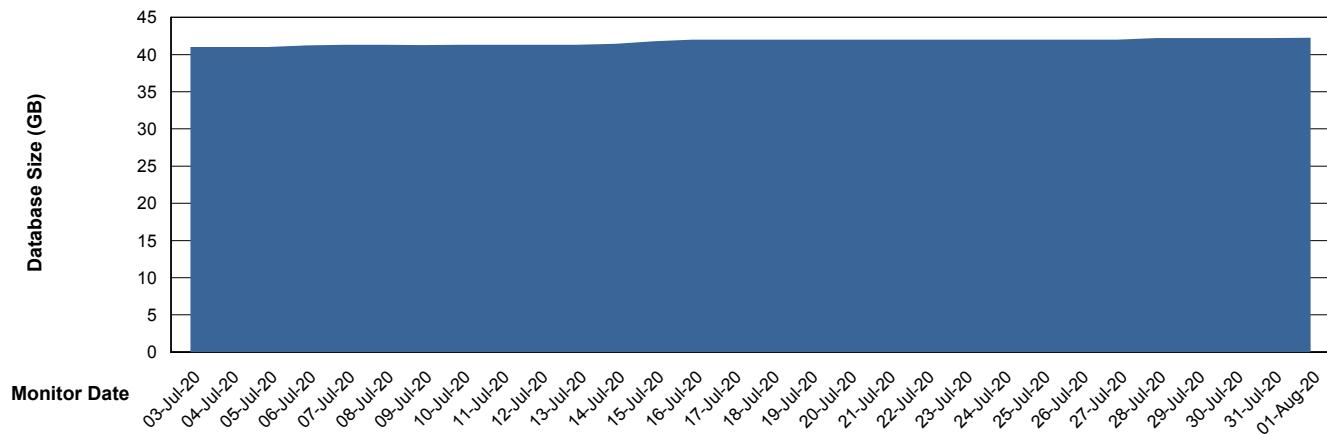

Weekly SLA Customer Report

Customer SPO_Production Silver
Database ID 57

Database Performance SPODB_Standby

Weekly SLA Customer Report

Customer SPO_Production Silver
 Database ID 57

DATABASE SIZE SPODB_BI

Database growth over last month

DATABASE SIZE SPODB_Production

Database growth over last month

Weekly SLA Customer Report

Customer SPO_Production Silver
Database ID 57

Database Tablespace		SPODB_BI		
Date	Tablespace Name	Filesize (Gb)	Usedsize (Gb)	Percentage free
01-Aug-20	ABSDATA	28	17	39
	INDX	32	23	28
31-Jul-20	ABSDATA	28	17	39
	INDX	32	23	28
30-Jul-20	ABSDATA	28	17	39
	INDX	32	23	28
29-Jul-20	ABSDATA	28	17	39
	INDX	32	23	28
28-Jul-20	ABSDATA	28	17	39
	INDX	32	23	28
27-Jul-20	ABSDATA	28	17	39
	INDX	32	23	28
26-Jul-20	ABSDATA	28	17	39
	INDX	32	23	28