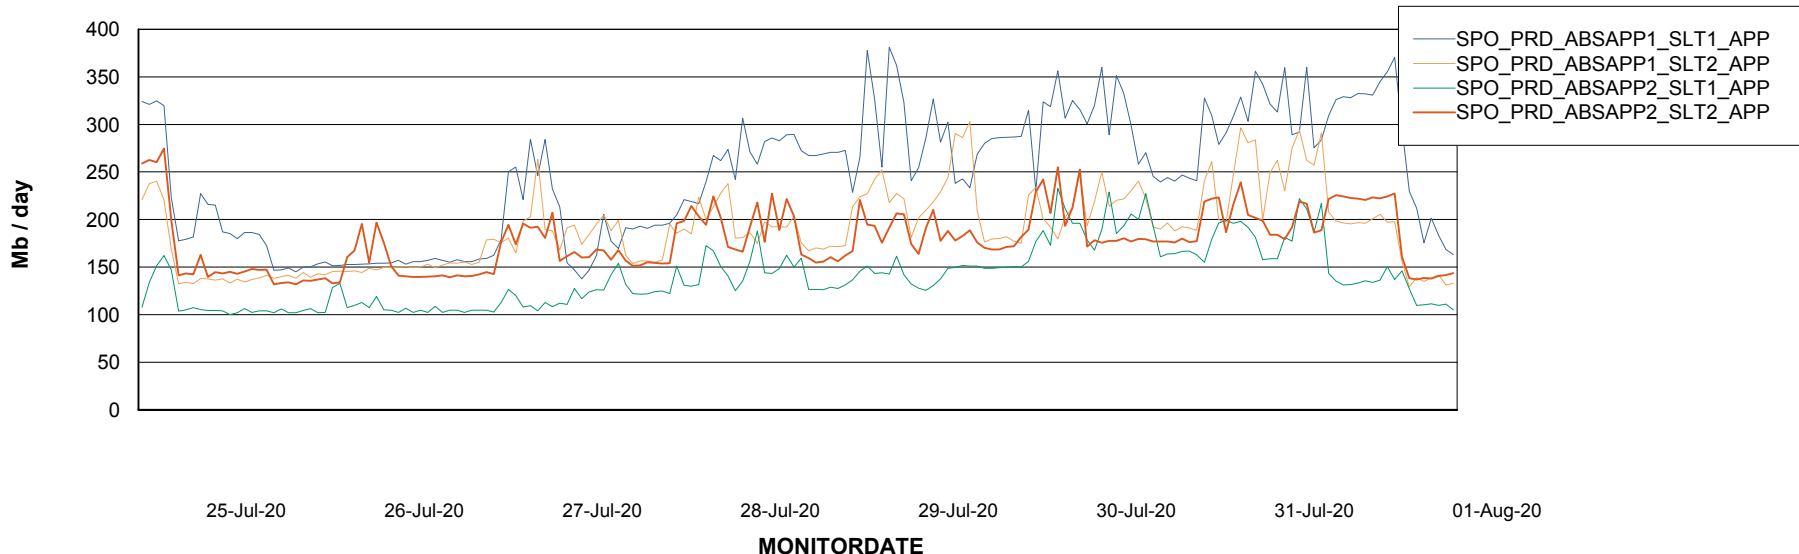

Weekly SLA Customer Report

Customer SPO_Production Silver
 Database ID 57

Database Tablespace SPODB_Production

Date	Tablespace Name	Filesize (Gb)	Usedsize (Gb)	Percentage free
01-Aug-20	ABSDATA	38	30	21
	INDX	60	48	20
31-Jul-20	ABSDATA	38	30	21
	INDX	60	48	20
30-Jul-20	ABSDATA	36	30	17
	INDX	57	48	16
29-Jul-20	ABSDATA	36	30	17
	INDX	57	48	16
28-Jul-20	ABSDATA	36	30	17
	INDX	57	48	16
27-Jul-20	ABSDATA	36	30	17
	INDX	57	48	16
26-Jul-20	ABSDATA	36	30	17
	INDX	57	48	16

Standby Database Health SPO_Production Silver

Recovery lag for last 7 days

Weekly SLA Customer Report

Customer SPO_Production Silver
Database ID 57

ABSSolute Application Server Services

Avg memory used per ABS Server Service