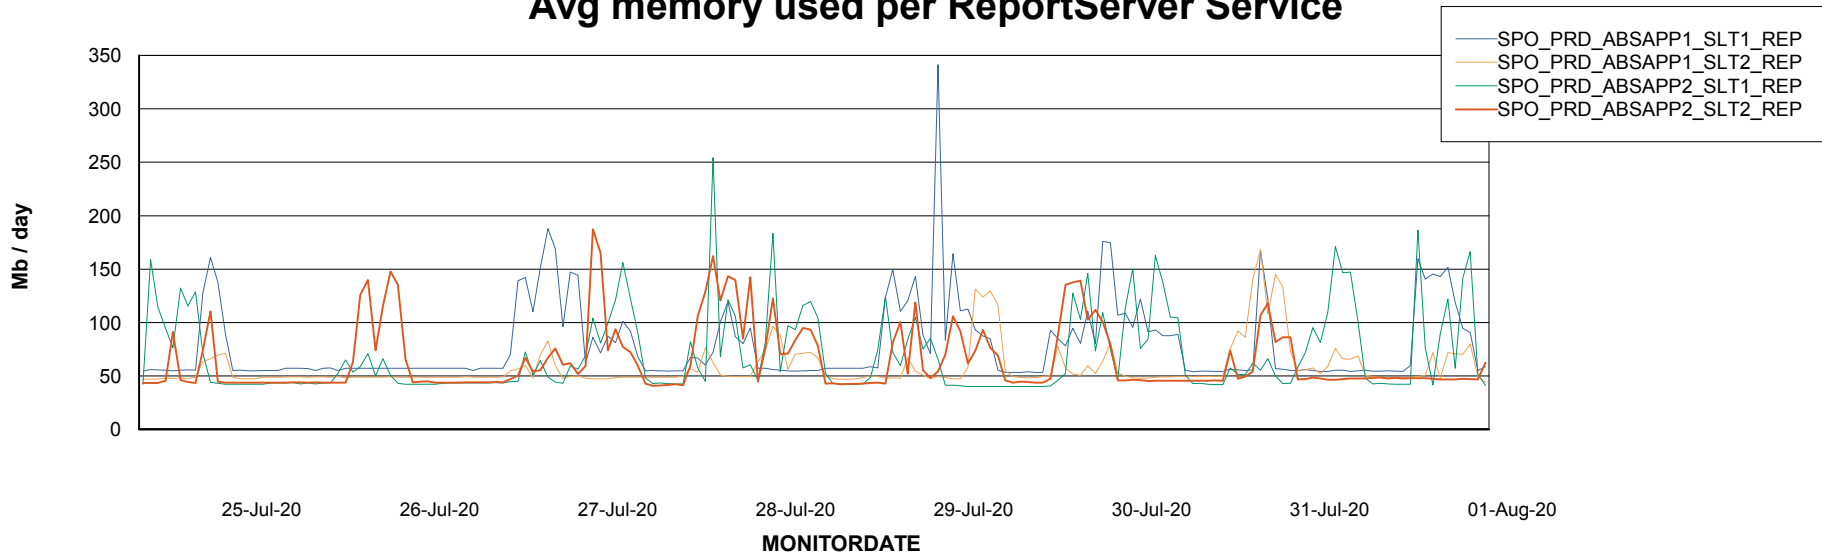

Avg users per day per ABS server

Weekly SLA Customer Report

Customer SPO_Production Silver
Database ID 57

ABSSolute Application ReportServer Services

Avg memory used per ReportServer Service

Disaster per ABS component