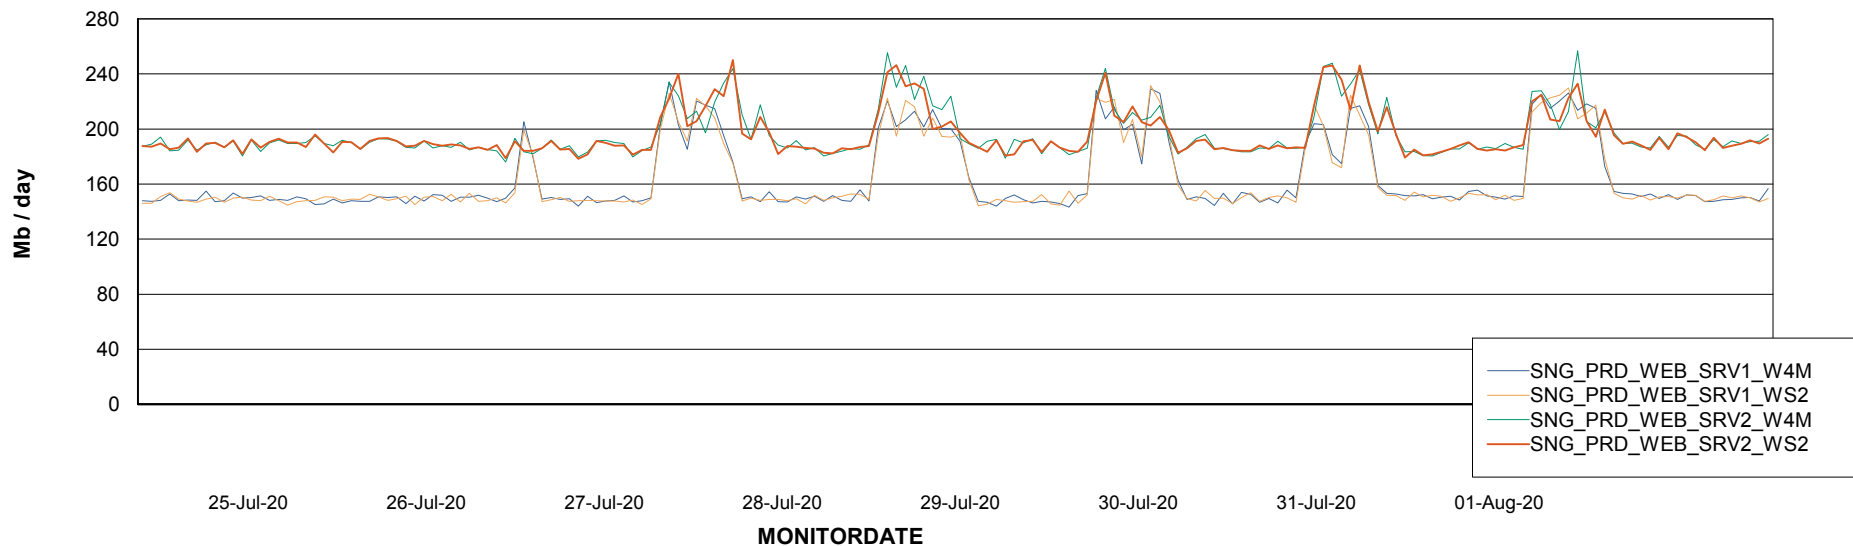

ABSSolute Application ReportServer Services

Avg memory used per ReportServer Service

Weekly SLA Customer Report

Customer SNG_Production
Database ID 70

ABSSolute Web Component Services

Avg memory used per ABS Web component