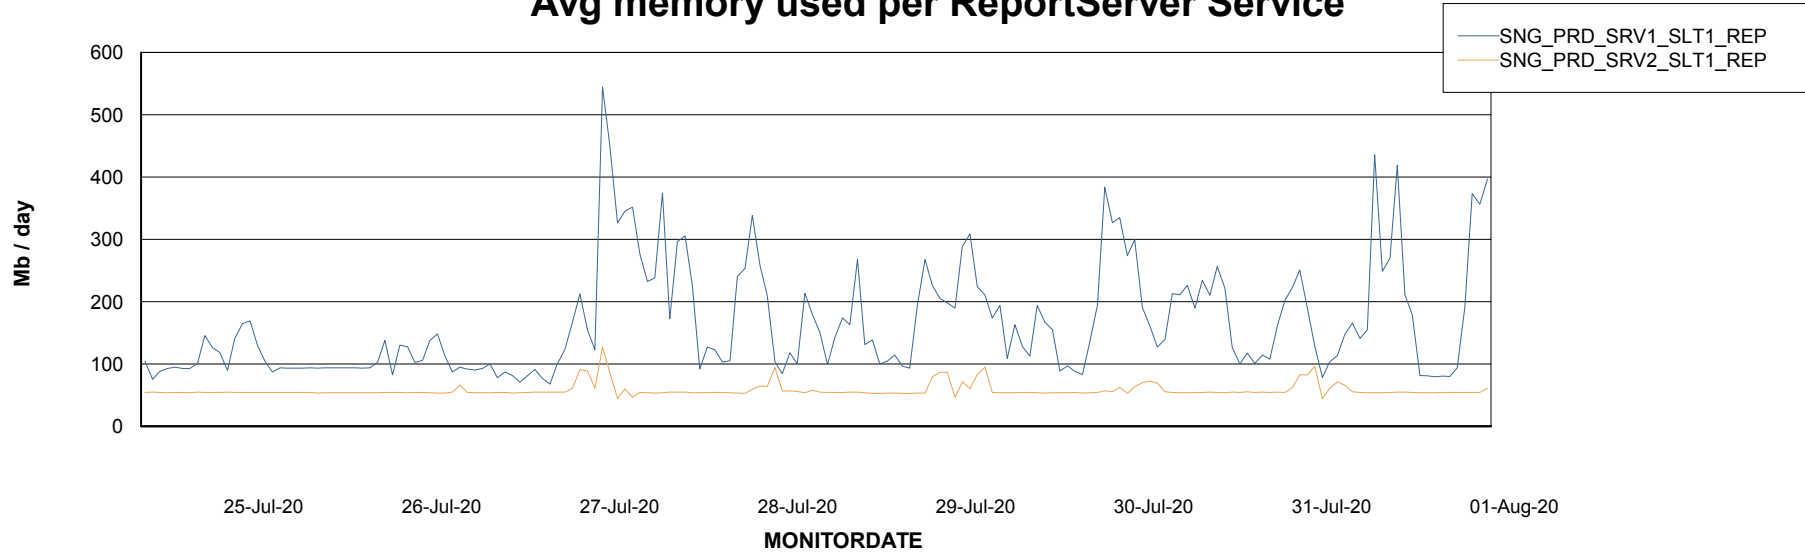

ABSSolute Application ReportServer Services

Avg memory used per ReportServer Service