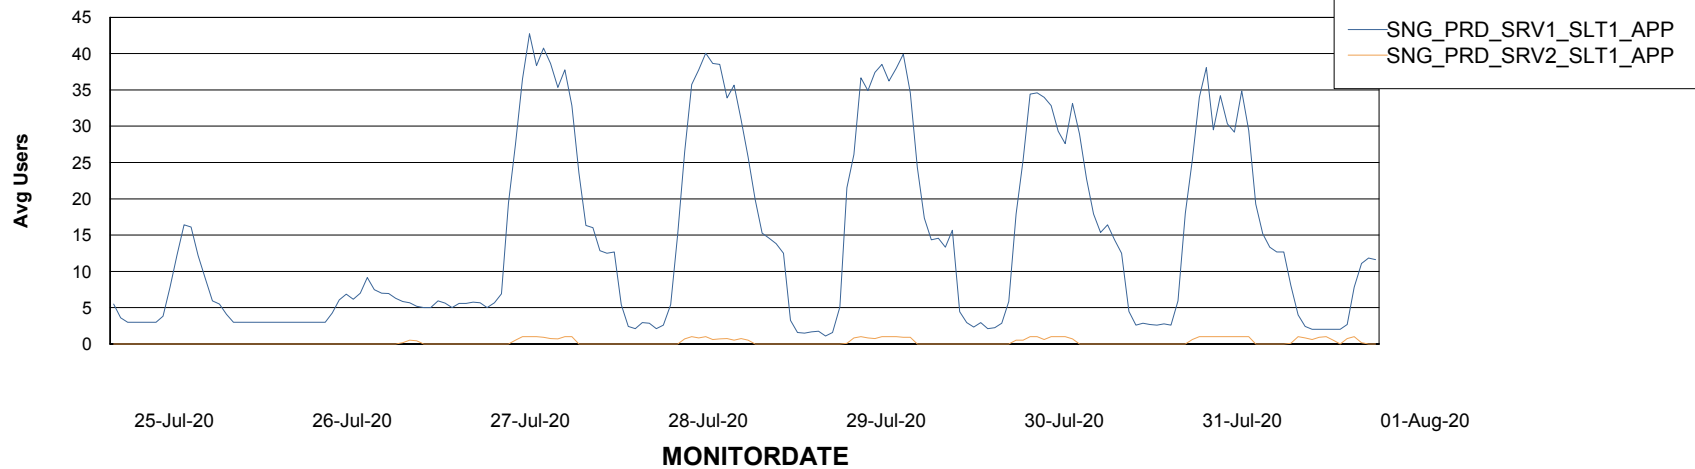

Weekly SLA Customer Report

Customer SNG_Production
Database ID 70

ABSSolute Application Server Services

Avg memory used per ABS Server Service

Avg users per day per ABS server

Weekly SLA Customer Report

Customer SNG_Production
Database ID 70