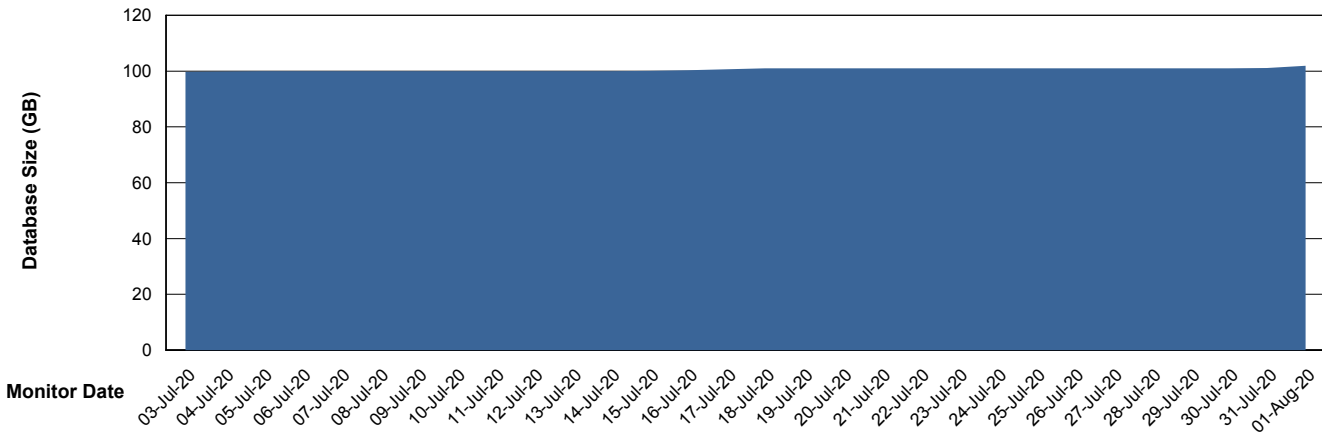

Weekly SLA Customer Report

Customer SNG_Production
Database ID 70

Database Performance SNGDB_Production

Weekly SLA Customer Report

Customer SNG_Production
 Database ID 70

DATABASE SIZE SNGDB_Production

Database growth over last month