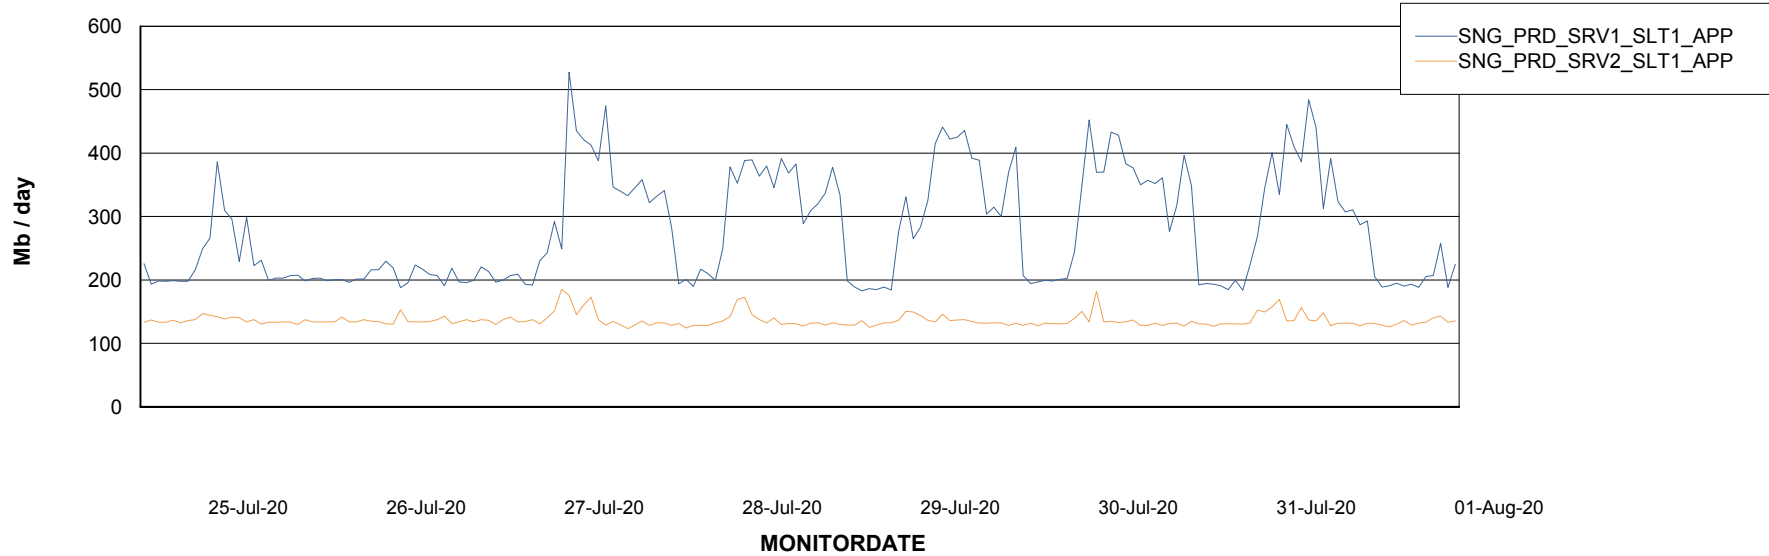

Database Tablespace SNGDB_Production

Date	Tablespace Name	Filesize (Gb)	Usedsize (Gb)	Percentage free
01-Aug-20	ABSDATA	40	24	40
	INDX	80	58	28
31-Jul-20	ABSDATA	40	24	40
	INDX	80	58	28
30-Jul-20	ABSDATA	40	24	40
	INDX	80	58	28
29-Jul-20	ABSDATA	40	24	40
	INDX	80	58	28
28-Jul-20	ABSDATA	40	24	40
	INDX	80	58	28
27-Jul-20	ABSDATA	40	24	40
	INDX	80	58	28
26-Jul-20	ABSDATA	40	24	40
	INDX	80	58	28

Weekly SLA Customer Report

Customer SNG_Production
Database ID 70

ABSSolute Application Server Services

Avg memory used per ABS Server Service

Avg users per day per ABS server

Weekly SLA Customer Report

Customer SNG_Production
Database ID 70