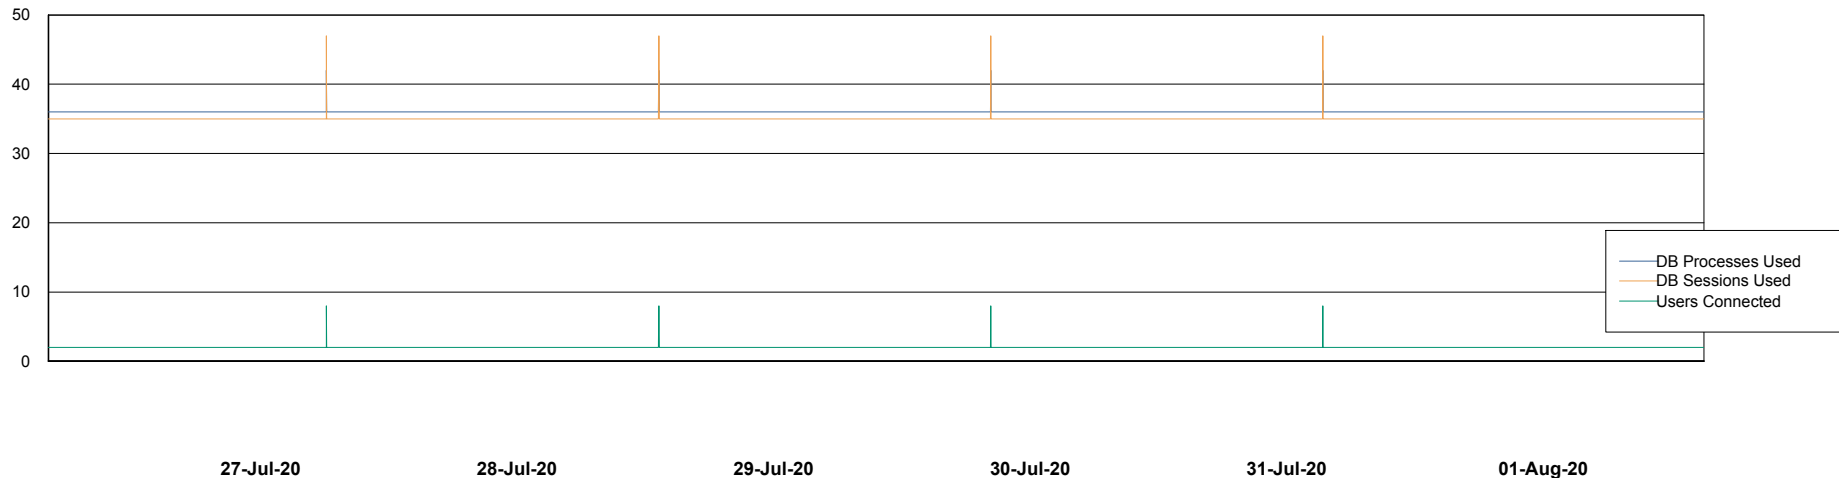

Weekly SLA Customer Report

Customer RSS Production
Database ID 52

Database Performance RSS_DB_Primary (2020)

Weekly SLA Customer Report

Customer RSS Production
Database ID 52

Database Performance RSS_DB_Standby (2020)