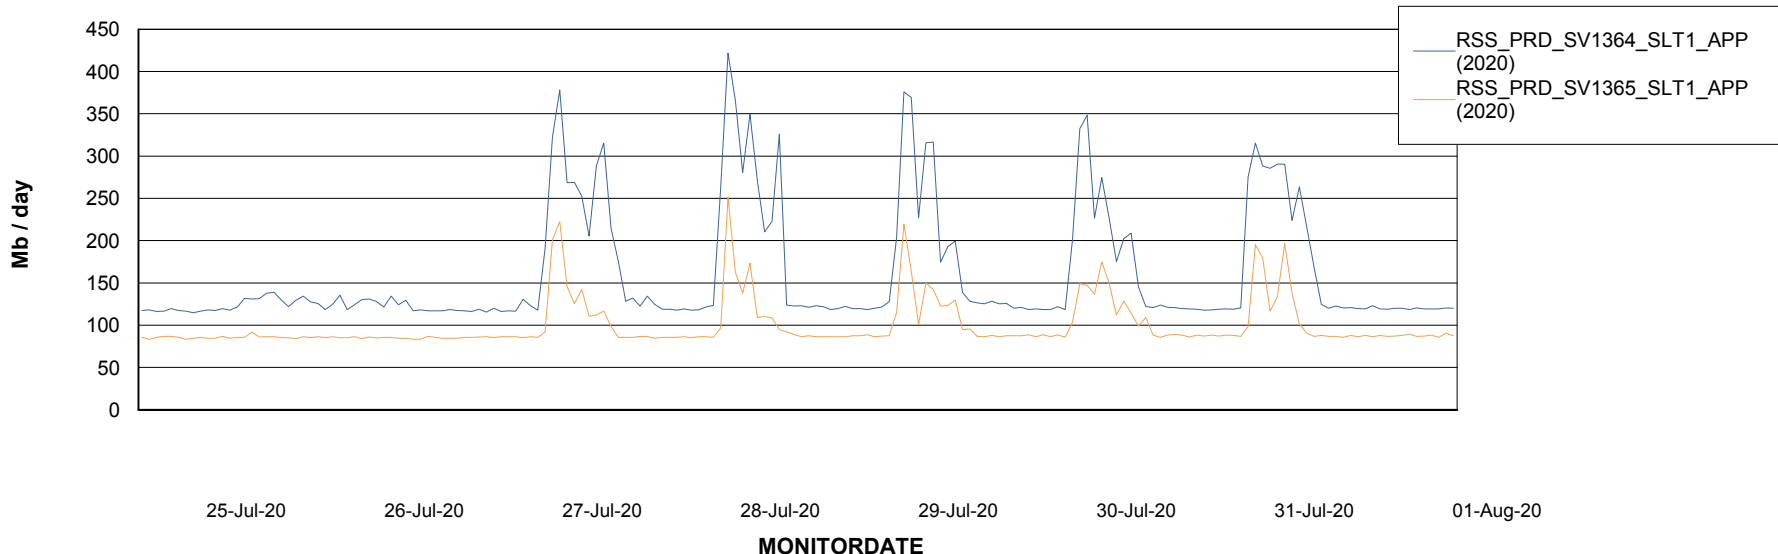

Weekly SLA Customer Report

Customer RSS Production
 Database ID 52

DATABASE SIZE RSS_DB_Primary (2020)

Database growth over last month

Database Tablespace RSS_DB_Primary (2020)

Date	Tablespace Name	Filesize (Gb)	Usedsize (Gb)	Percentage free
01-Aug-20	ABSDATA	37	27	27
	INDX	30	24	20
31-Jul-20	ABSDATA	37	27	27
	INDX	30	24	20
30-Jul-20	ABSDATA	37	27	27
	INDX	30	24	20
29-Jul-20	ABSDATA	37	27	27
	INDX	30	23	23
28-Jul-20	ABSDATA	31	27	13
	INDX	30	23	23
27-Jul-20	ABSDATA	31	19	39
	INDX	30	22	27
26-Jul-20	ABSDATA	31	19	39
	INDX	30	22	27

Weekly SLA Customer Report

Customer RSS Production
Database ID 52

ABSSolute Application Server Services

Avg memory used per ABS Server Service

Avg users per day per ABS server

Weekly SLA Customer Report

Customer RSS Production
Database ID 52