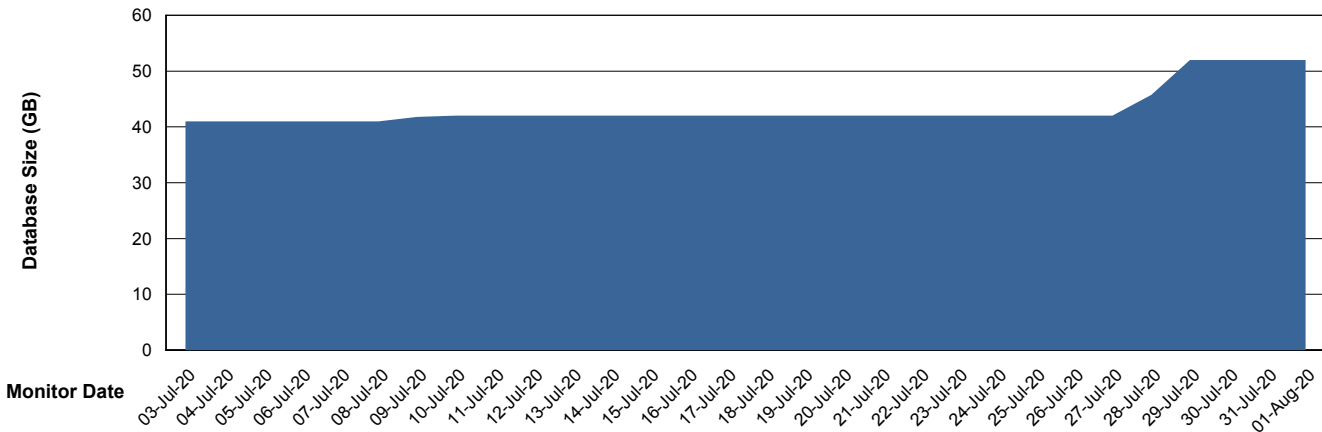

Weekly SLA Customer Report

Customer RSS Production
Database ID 52

Database Performance RSS_DB_Primary (2020)

Weekly SLA Customer Report

Customer RSS Production
Database ID 52

Database Performance RSS_DB_Standby (2020)

Weekly SLA Customer Report

Customer RSS Production
 Database ID 52

DATABASE SIZE RSS_DB_Primary (2020)

Database growth over last month

Database Tablespace RSS_DB_Primary (2020)

Date	Tablespace Name	Filesize (Gb)	Usedsize (Gb)	Percentage free
01-Aug-20	ABSDATA	37	27	27
	INDX	30	24	20
31-Jul-20	ABSDATA	37	27	27
	INDX	30	24	20
30-Jul-20	ABSDATA	37	27	27
	INDX	30	24	20
29-Jul-20	ABSDATA	37	27	27
	INDX	30	23	23
28-Jul-20	ABSDATA	31	27	13
	INDX	30	23	23
27-Jul-20	ABSDATA	31	19	39
	INDX	30	22	27
26-Jul-20	ABSDATA	31	19	39
	INDX	30	22	27