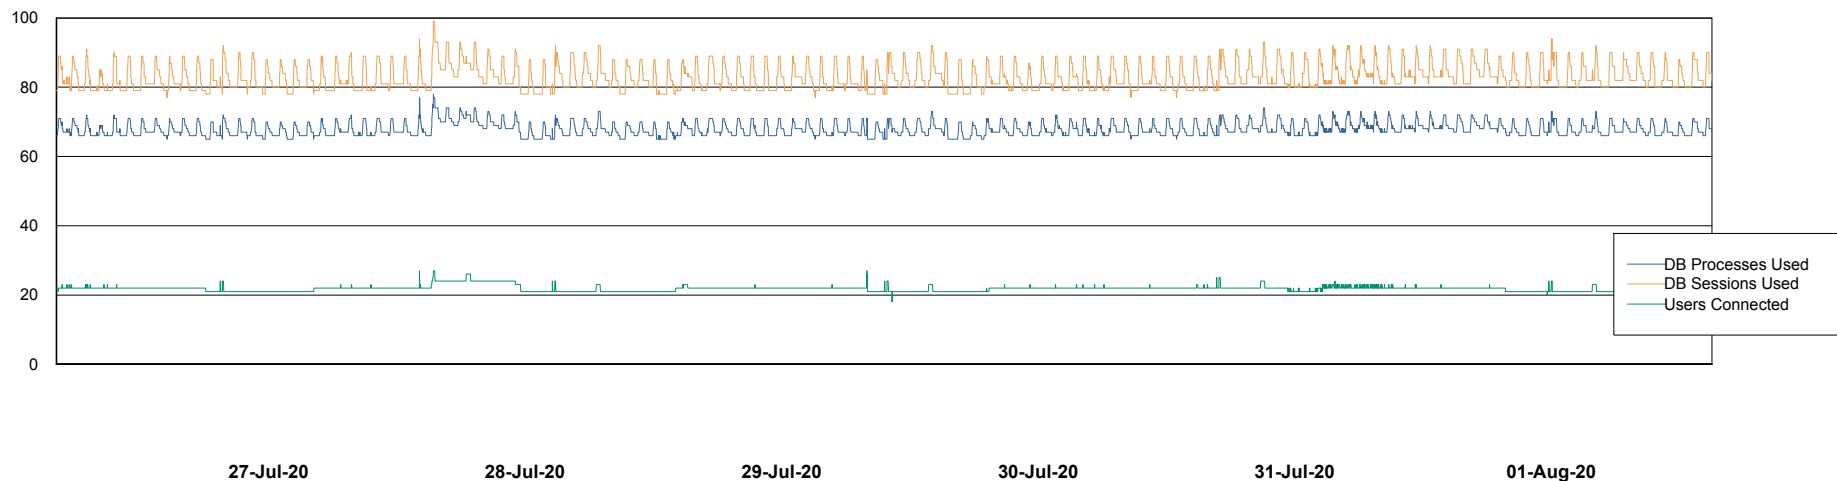

Database Performance RSS_DB_Primary (2020)