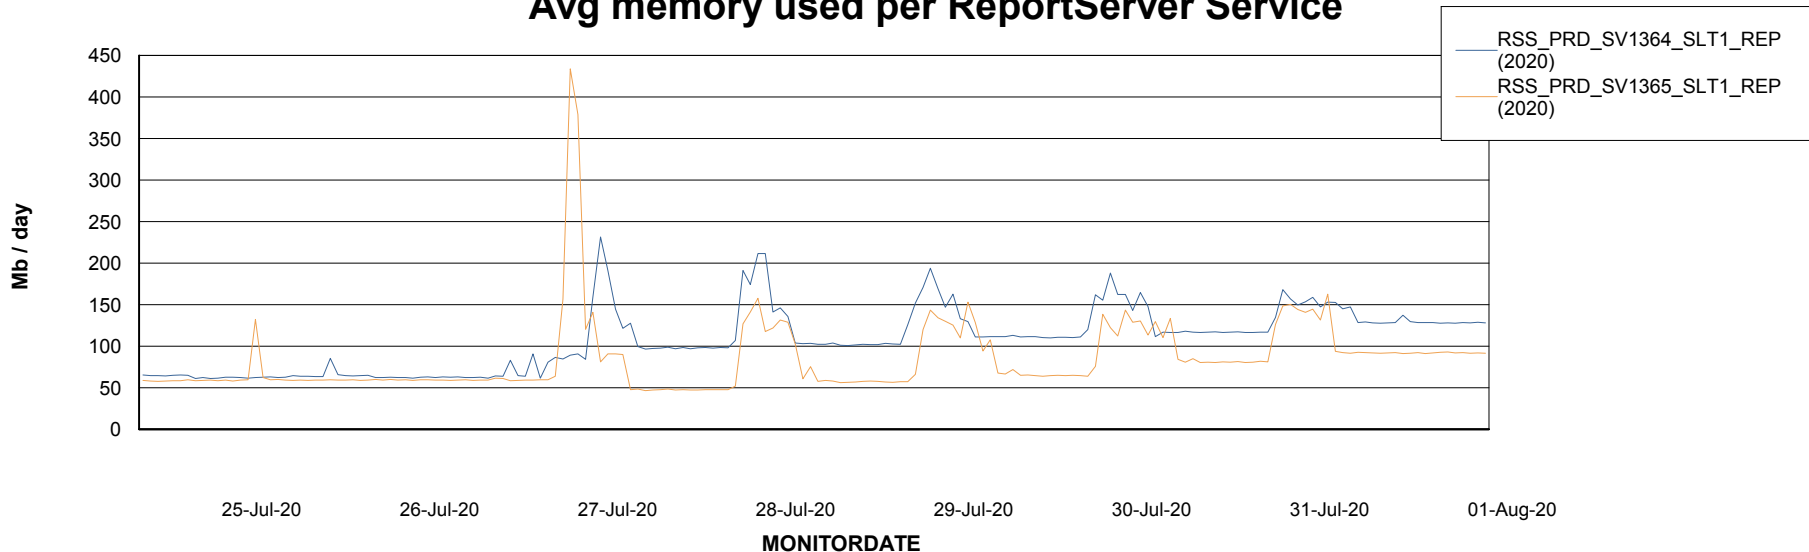

ABSSolute Application ReportServer Services

Avg memory used per ReportServer Service