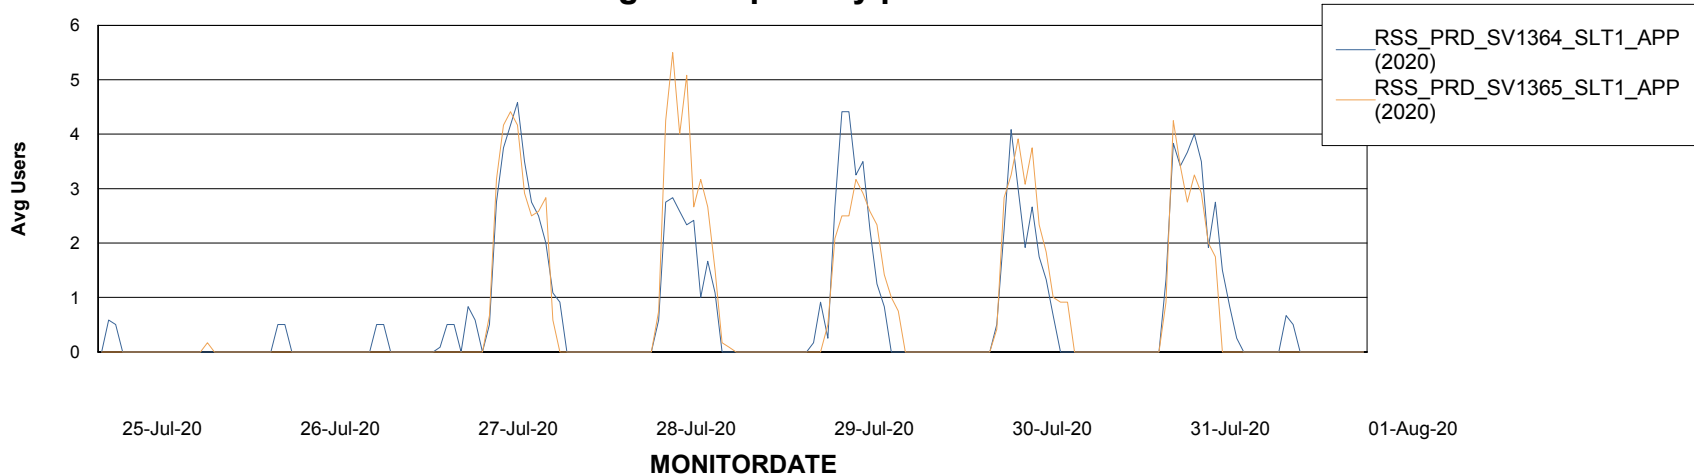

Weekly SLA Customer Report

Customer RSS Production
Database ID 52

ABSSolute Application Server Services

Avg memory used per ABS Server Service

Avg users per day per ABS server

Weekly SLA Customer Report

Customer RSS Production
Database ID 52