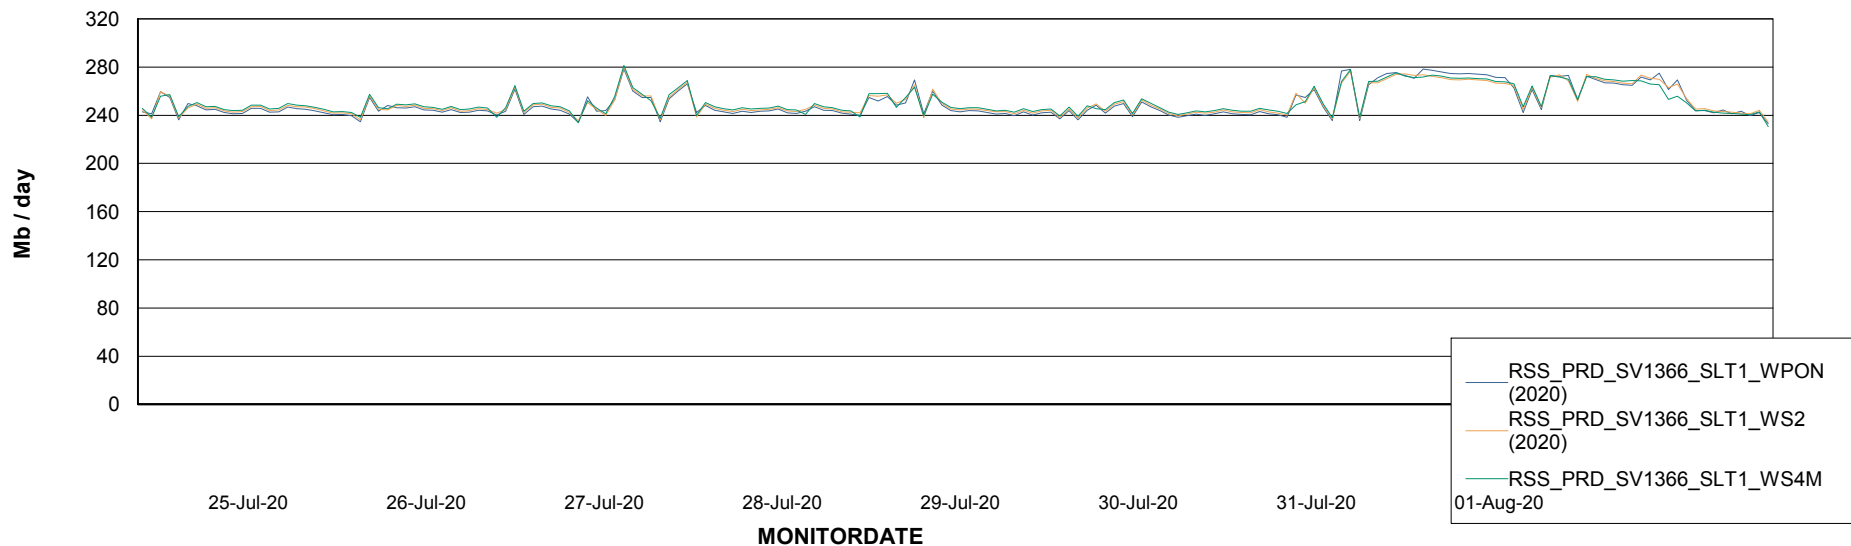

ABSSolute Application ReportServer Services

Avg memory used per ReportServer Service

Weekly SLA Customer Report

Customer RSS Production
Database ID 52

ABSSolute Web Component Services

Avg memory used per ABS Web component