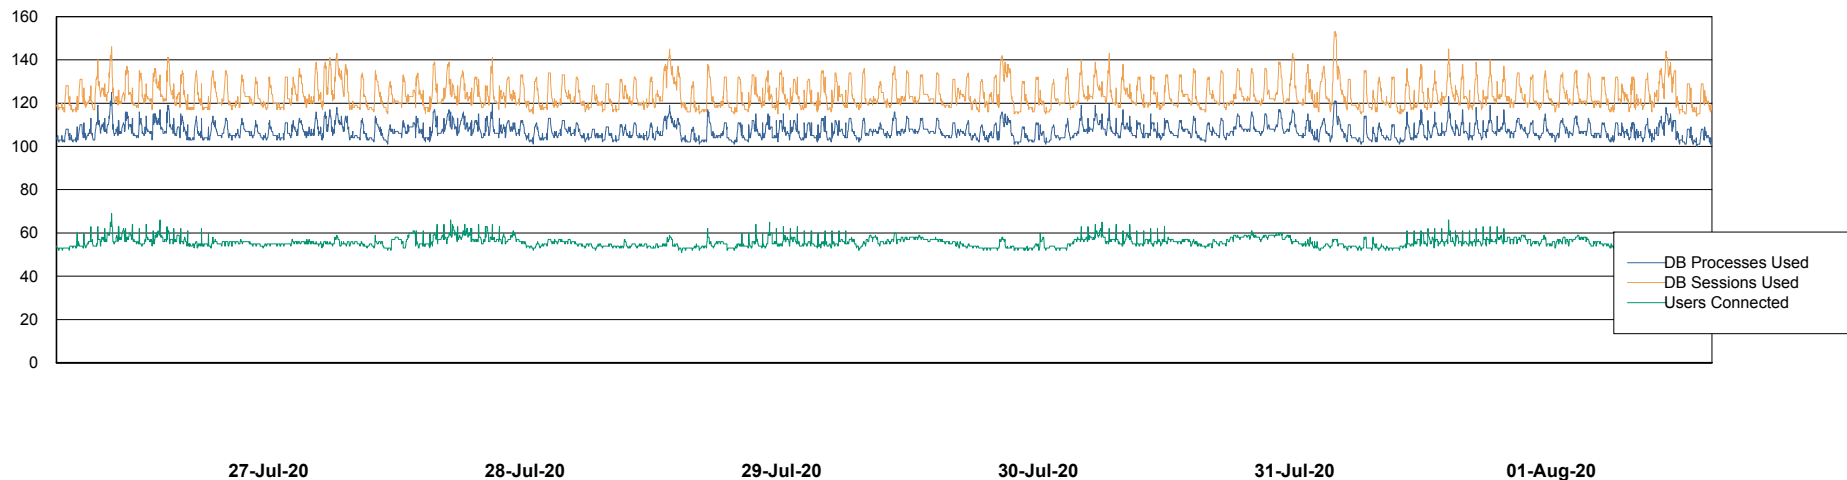

Database Performance PCODB_Production