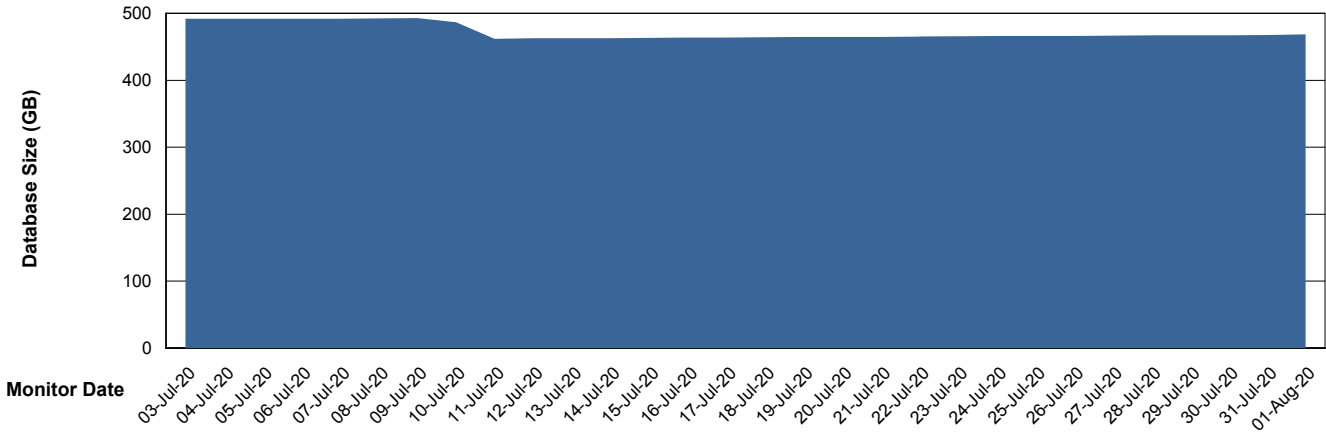

DATABASE SIZE PCODB_Production

Database growth over last month

Database Tablespace PCODB_Production

Date	Tablespace Name	Filesize (Gb)	Usedsize (Gb)	Percentage free
01-Aug-20	ABSDATA	238	193	19
	INDX	329	269	18
31-Jul-20	ABSDATA	238	193	19
	INDX	329	268	19
30-Jul-20	ABSDATA	238	193	19
	INDX	329	268	19
29-Jul-20	ABSDATA	238	193	19
	INDX	329	268	19
28-Jul-20	ABSDATA	238	193	19
	INDX	329	268	19
27-Jul-20	ABSDATA	238	193	19
	INDX	329	268	19
26-Jul-20	ABSDATA	238	193	19
	INDX	329	268	19