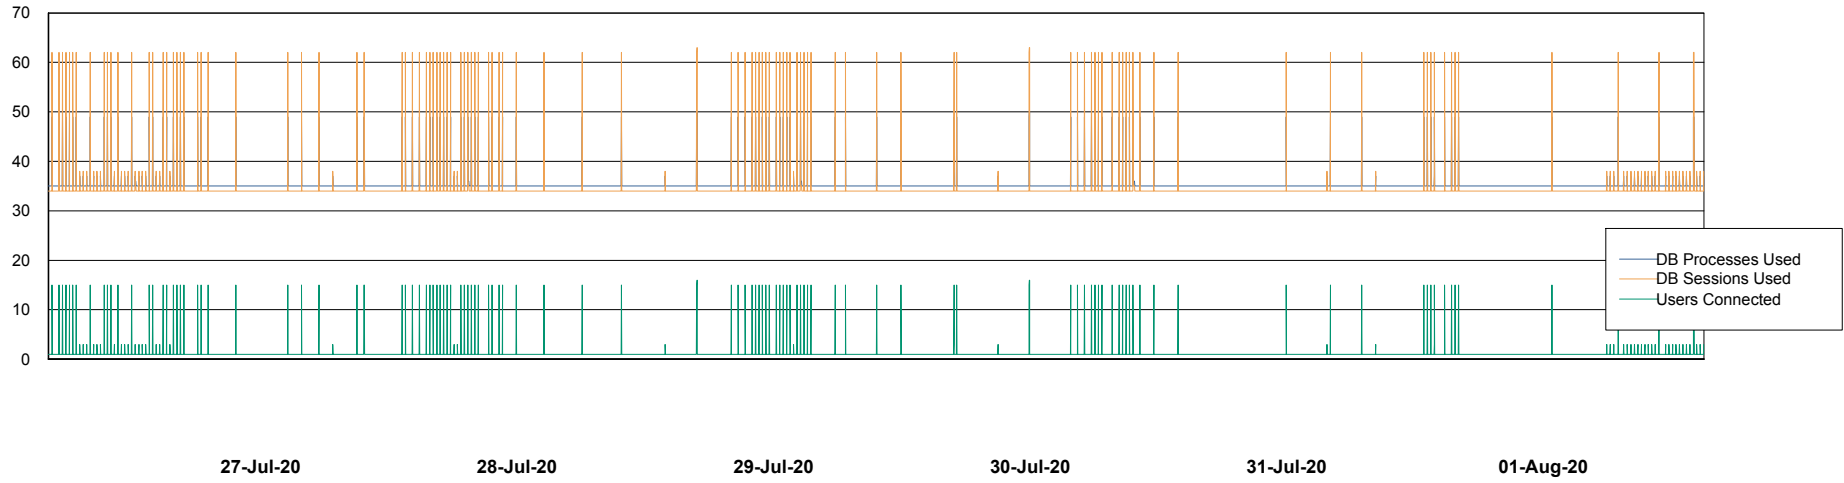

Weekly SLA Customer Report

Customer PCO Production
Database ID 44

Database Performance PCODB_Production

Weekly SLA Customer Report

Customer PCO Production
Database ID 44

Database Performance PCODB_Standby

Weekly SLA Customer Report