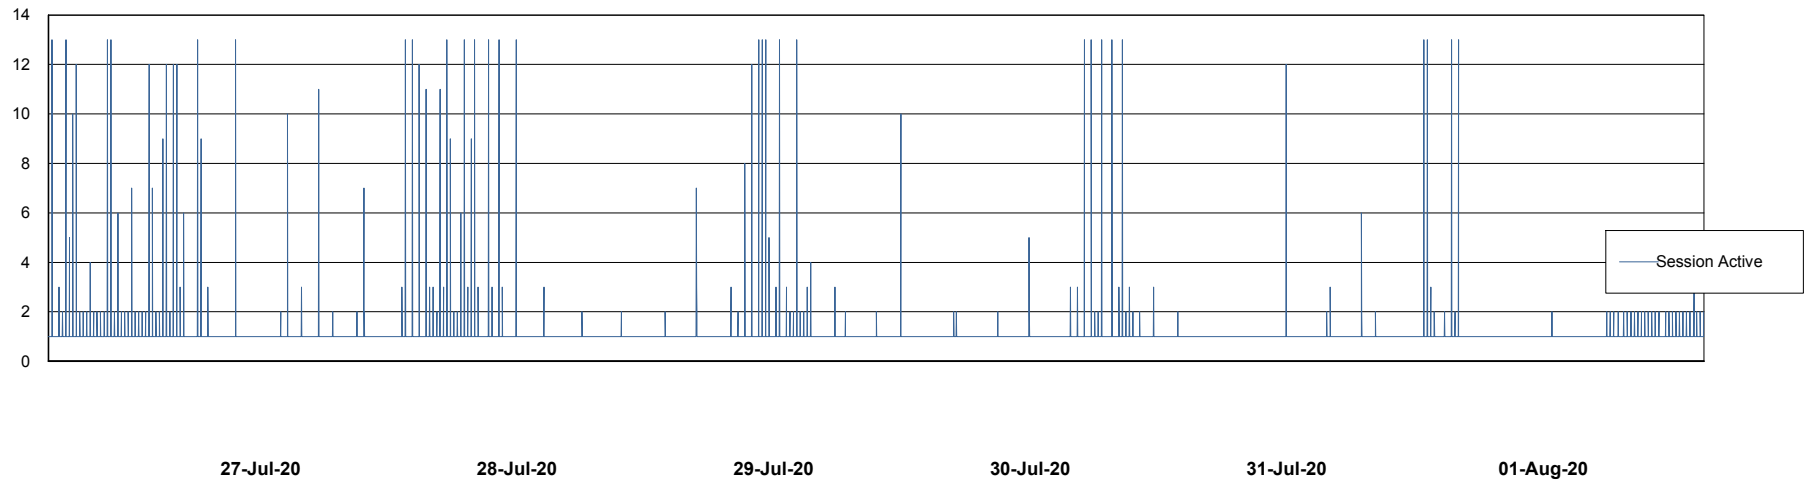

Weekly SLA Customer Report

Customer PCO Production
Database ID 44

Database Performance PCODB_Production

Weekly SLA Customer Report

Customer PCO Production
Database ID 44

Database Performance PCODB_Standby

Weekly SLA Customer Report