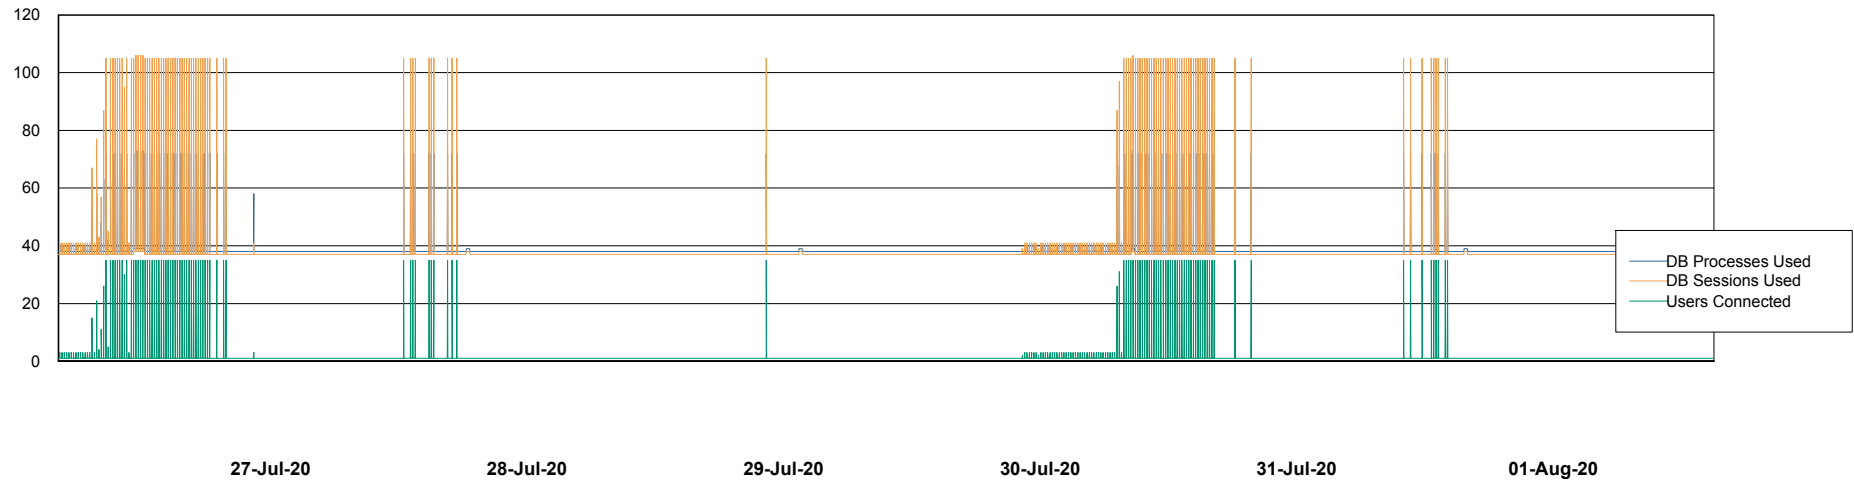

Database Performance NIXDB_Standby