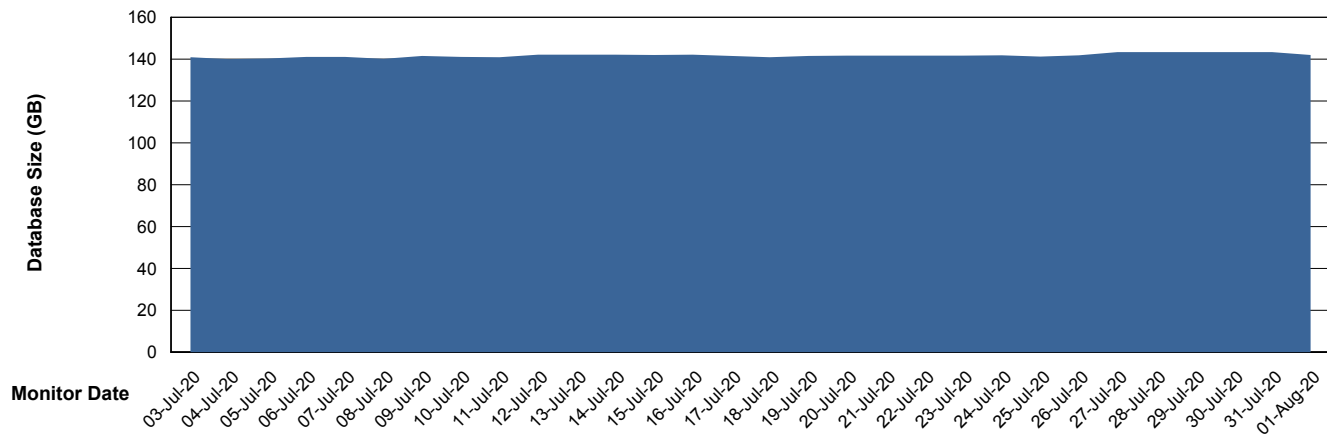

Customer NIX_Production
Database ID 51

Database Performance NIXDB_Standby

Weekly SLA Customer Report

Customer NIX_Production
Database ID 51

DATABASE SIZE NIXDB_BI

Database growth over last month

DATABASE SIZE NIXDB_Production