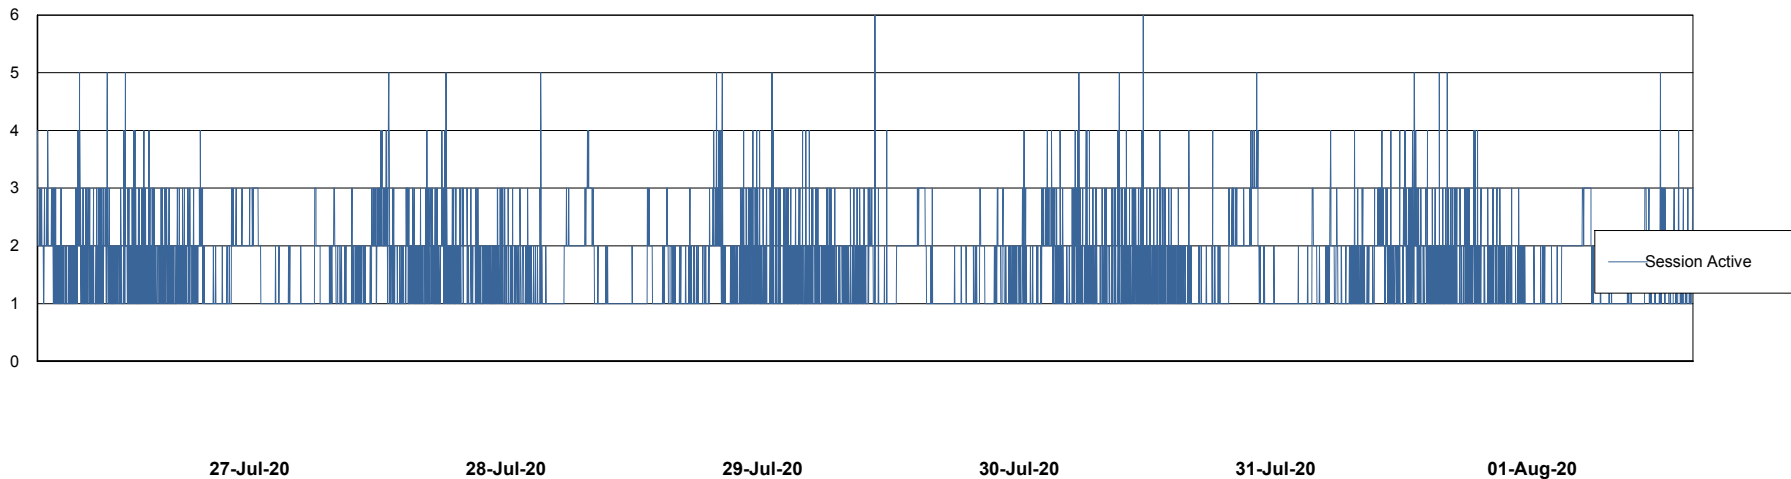

Weekly SLA Customer Report

Customer NIX_Production
Database ID 51

Database Performance NIXDB_BI

Weekly SLA Customer Report

Customer NIX_Production
Database ID 51

Database Performance NIXDB_Production

Weekly SLA Customer Report