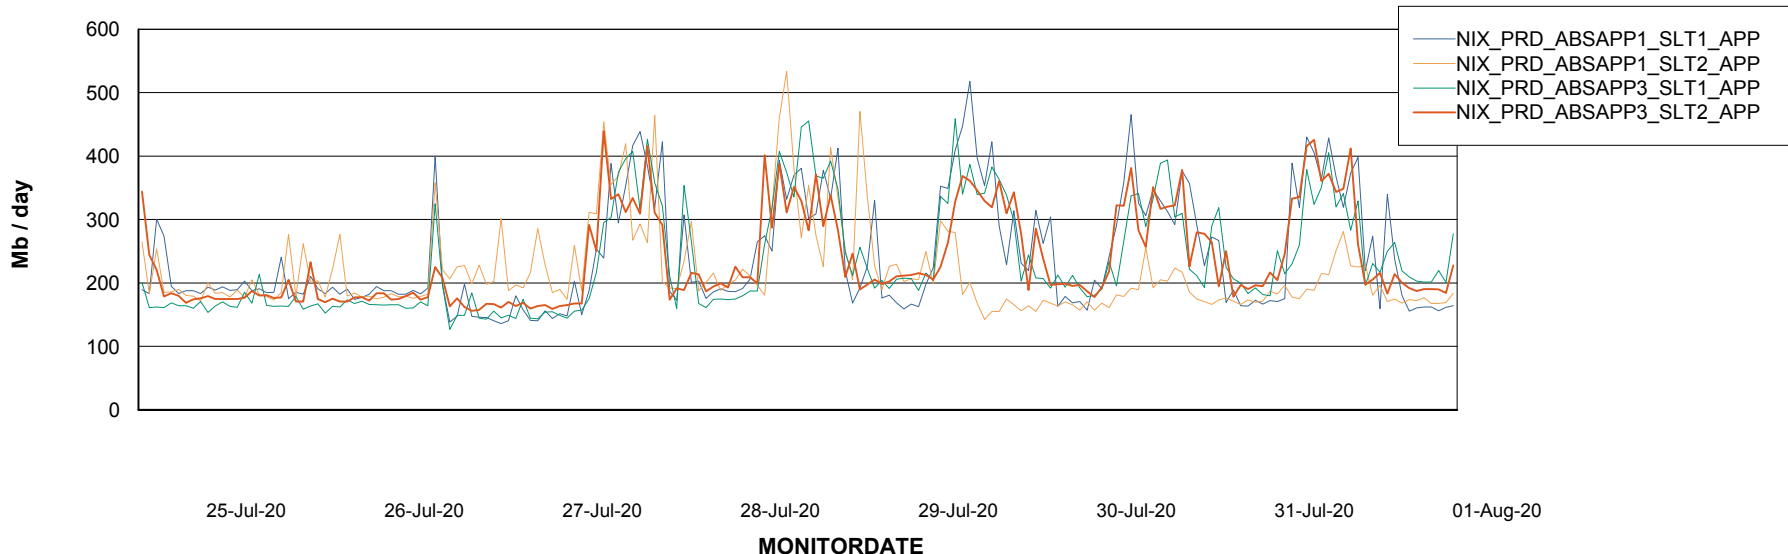

Standby Database Health NIX_Production

Recovery lag for last 7 days

Weekly SLA Customer Report

Customer NIX_Production
Database ID 51

ABSSolute Application Server Services

Avg memory used per ABS Server Service