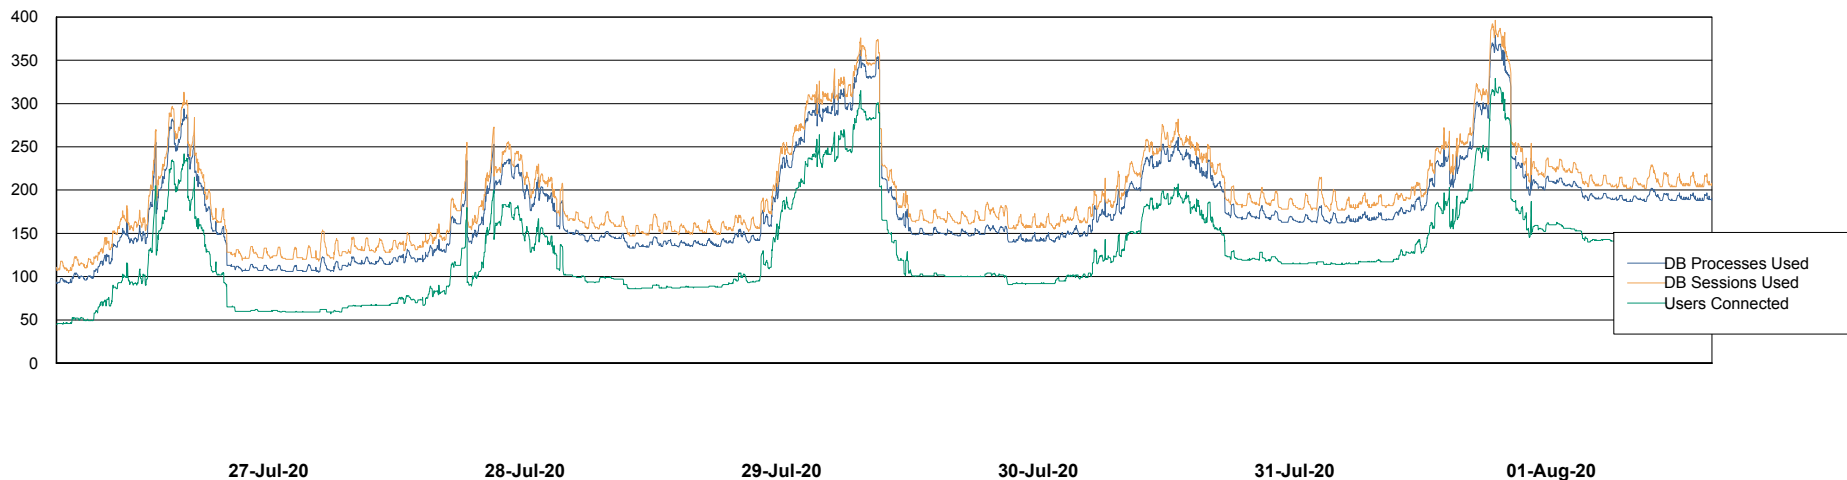

Weekly SLA Customer Report

Customer NIX_Production
Database ID 51

Database Performance NIXDB_BI

Weekly SLA Customer Report

Customer NIX_Production
Database ID 51

Database Performance NIXDB_Production

Weekly SLA Customer Report