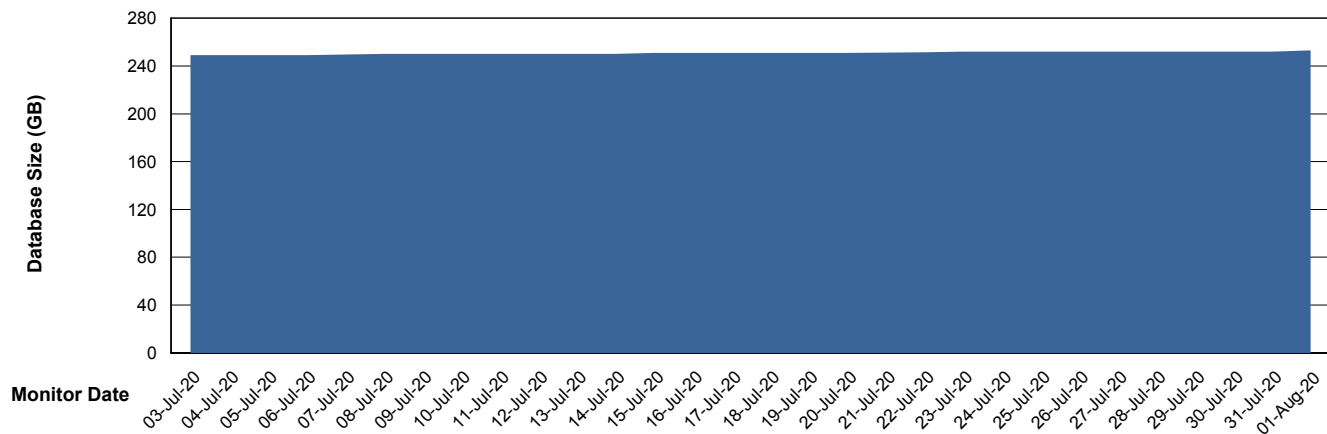

DATABASE SIZE NIXDB_Production

Database growth over last month