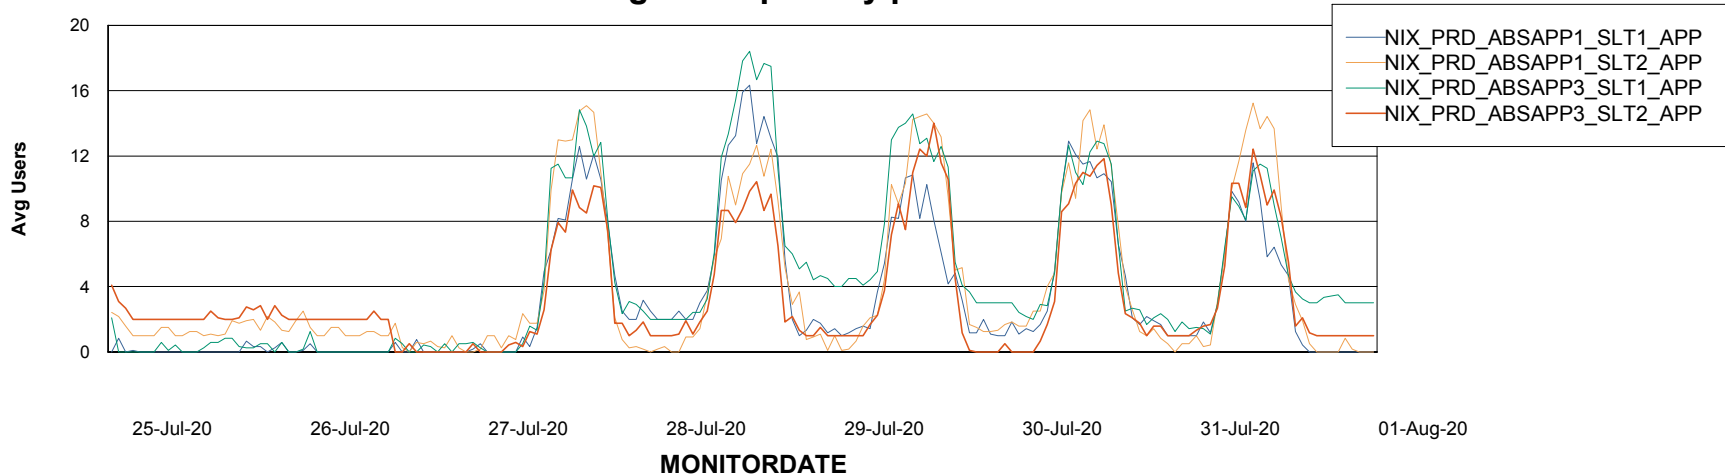

Avg users per day per ABS server