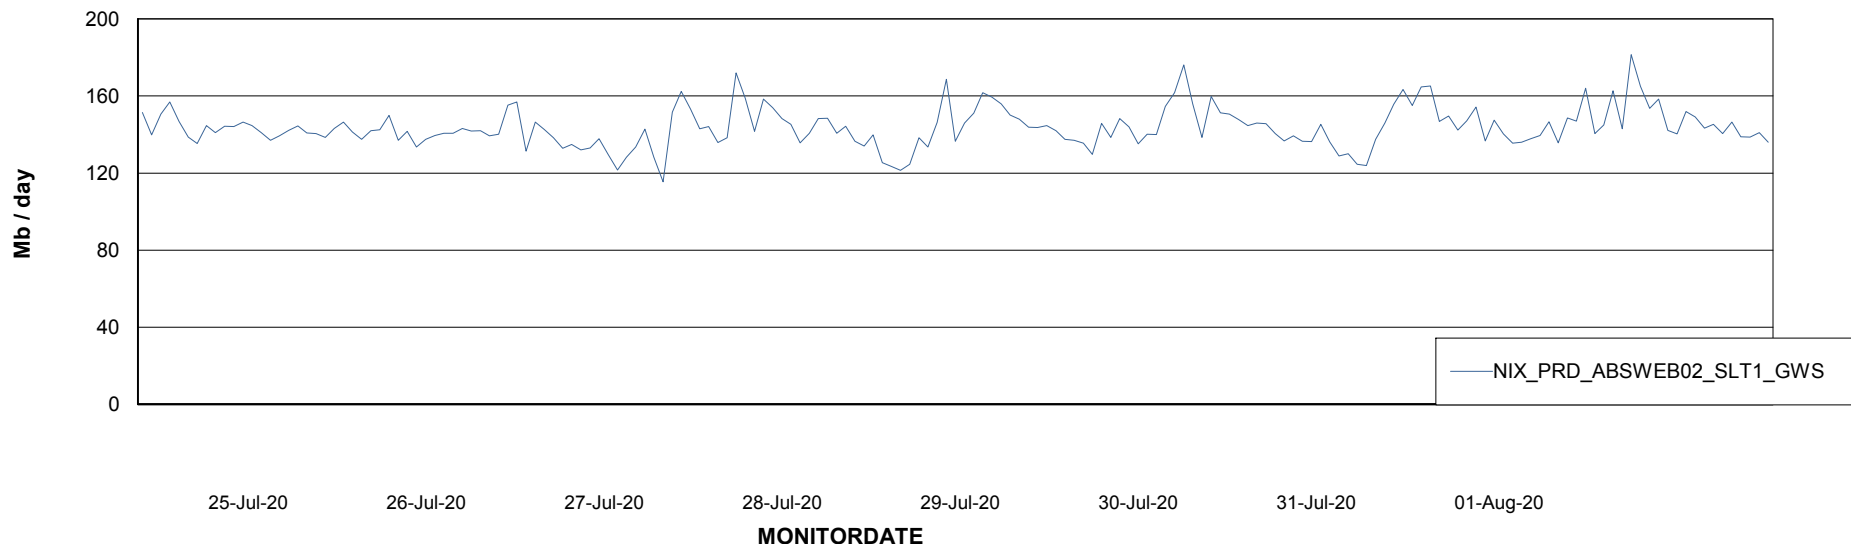

ABSSolute Web Component Services

Avg memory used per ABS Web component