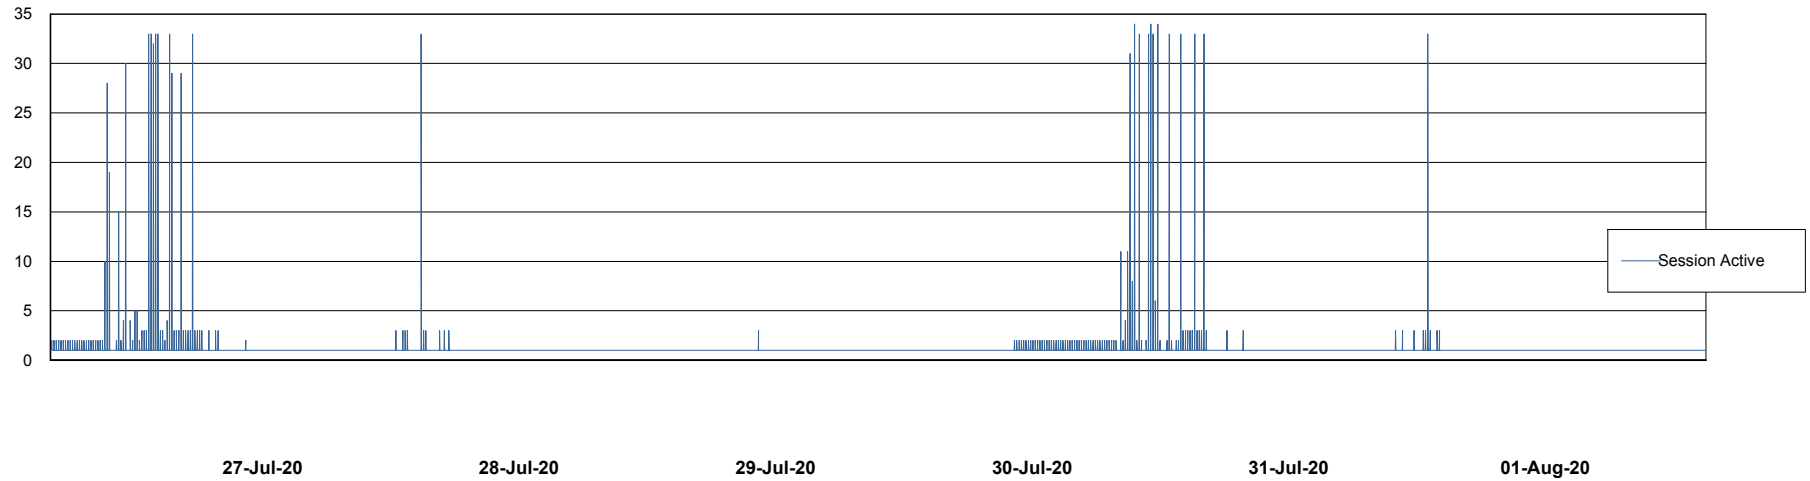

Database Performance NIXDB_Standby