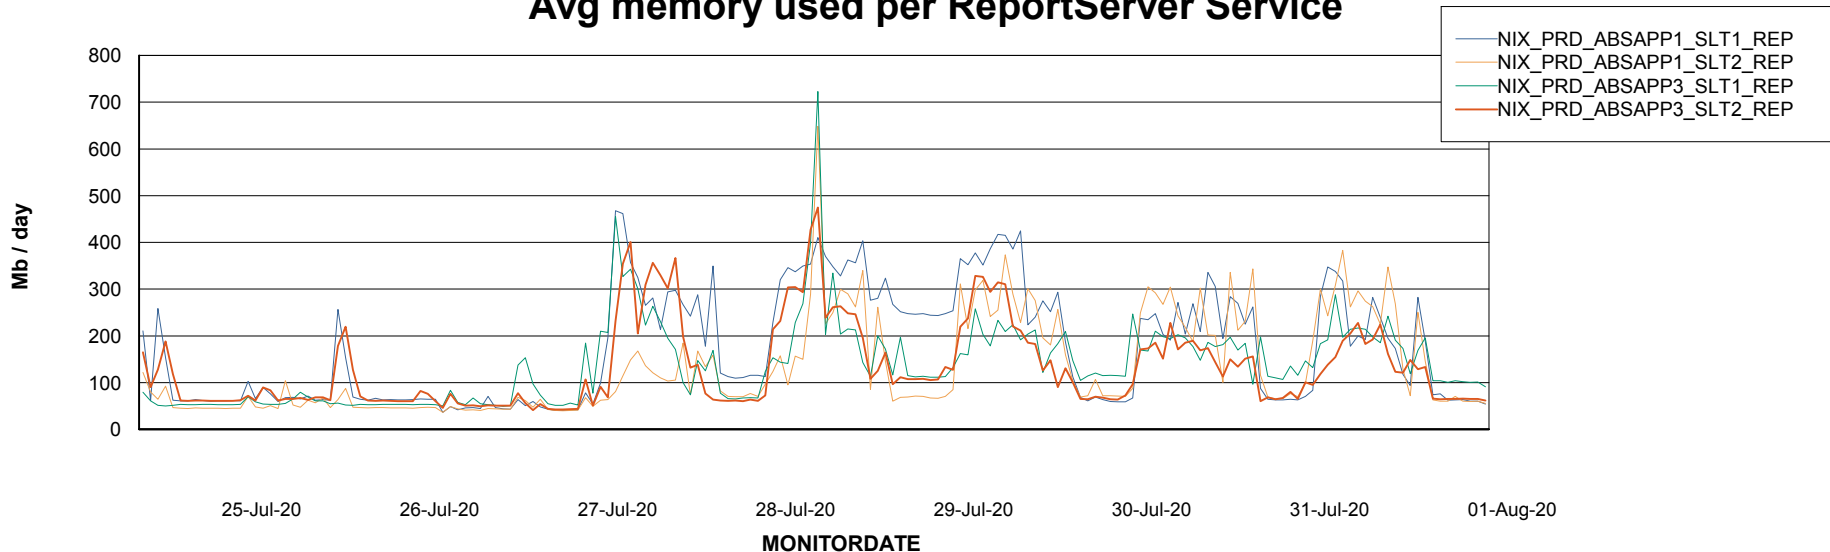

Avg users per day per ABS server

Weekly SLA Customer Report

Customer NIX_Production
Database ID 51

ABSSolute Application ReportServer Services

Avg memory used per ReportServer Service

Weekly SLA Customer Report