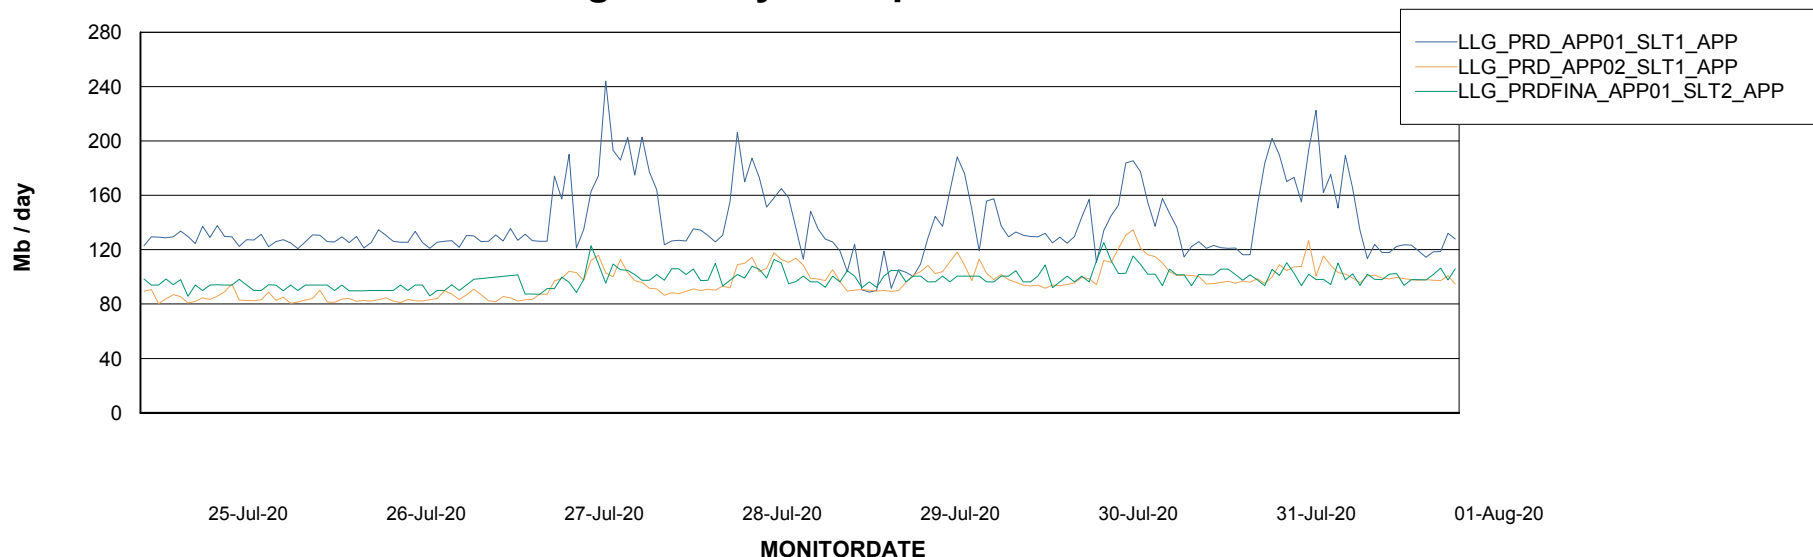

Database growth over last month

Weekly SLA Customer Report

Customer LLG_Production
Database ID 53

Database Tablespace LLGDB_BI02

Date	Tablespace Name	Filesize (Gb)	Usedsize (Gb)	Percentage free
01-Aug-20	ABSDATA	100	41	59
	INDX	100	42	58
31-Jul-20	ABSDATA	100	41	59
	INDX	100	42	58
30-Jul-20	ABSDATA	100	41	59
	INDX	100	42	58
29-Jul-20	ABSDATA	100	41	59
	INDX	100	42	58
28-Jul-20	ABSDATA	100	41	59
	INDX	100	42	58
27-Jul-20	ABSDATA	100	41	59
	INDX	100	42	58
26-Jul-20	ABSDATA	100	41	59
	INDX	100	42	58

Weekly SLA Customer Report

Customer LLG_Production
Database ID 53

Database Tablespace LLGDB_Production

Date	Tablespace Name	Filesize (Gb)	Usedsize (Gb)	Percentage free
01-Aug-20	ABSDATA	108	87	19
	INDX	152	124	18
31-Jul-20	ABSDATA	108	87	19
	INDX	152	124	18
30-Jul-20	ABSDATA	108	87	19
	INDX	152	124	18
29-Jul-20	ABSDATA	108	87	19
	INDX	152	124	18
28-Jul-20	ABSDATA	108	87	19
	INDX	152	124	18
27-Jul-20	ABSDATA	108	87	19
	INDX	152	124	18
26-Jul-20	ABSDATA	108	87	19
	INDX	152	124	18

Weekly SLA Customer Report

Customer LLG_Production
Database ID 53

ABSSolute Application Server Services

Avg memory used per ABS Server Service

Weekly SLA Customer Report

Customer LLG_Production
Database ID 53