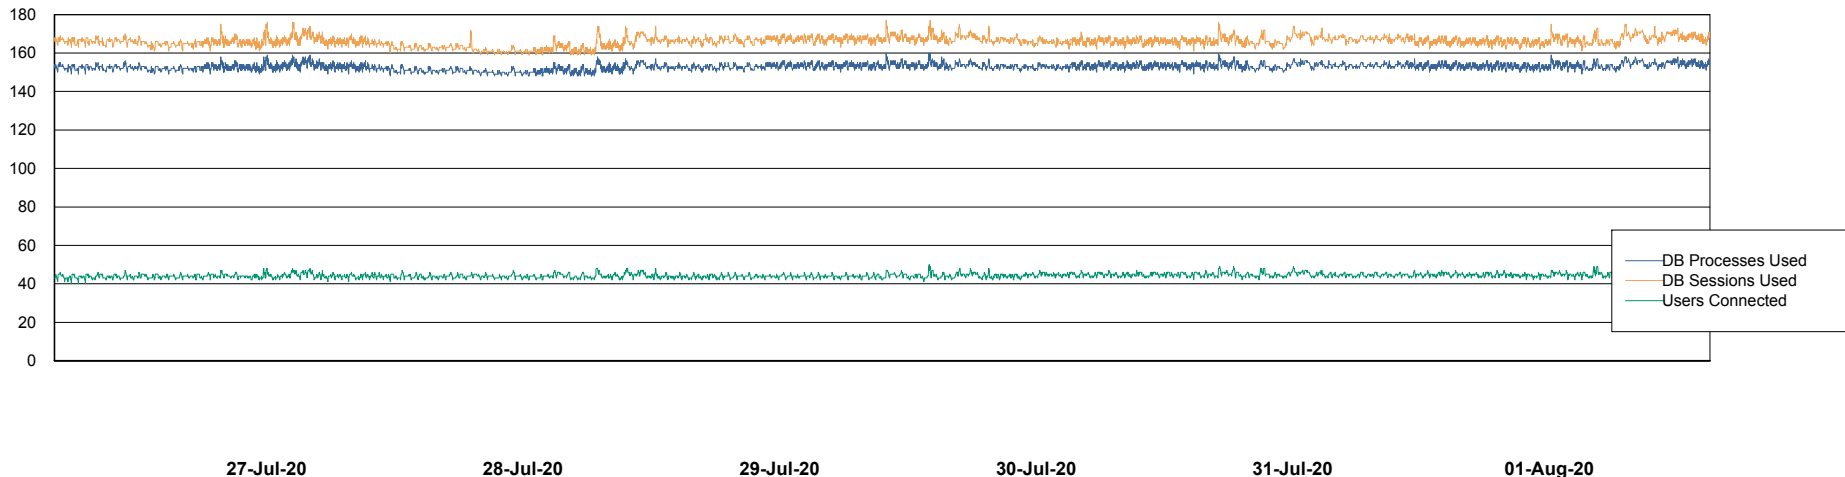

Database Performance LLGDB_BI02