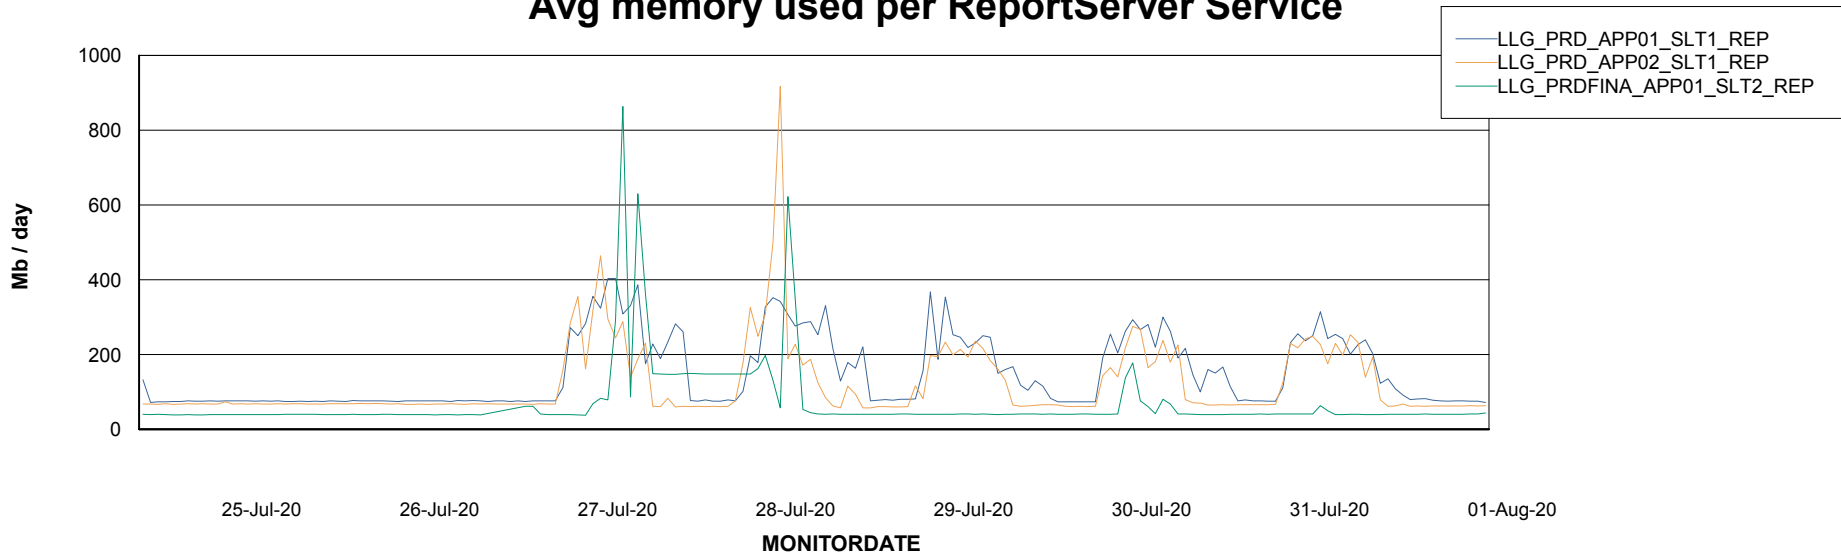

ABSSolute Application Server Services

Avg memory used per ReportServer Service