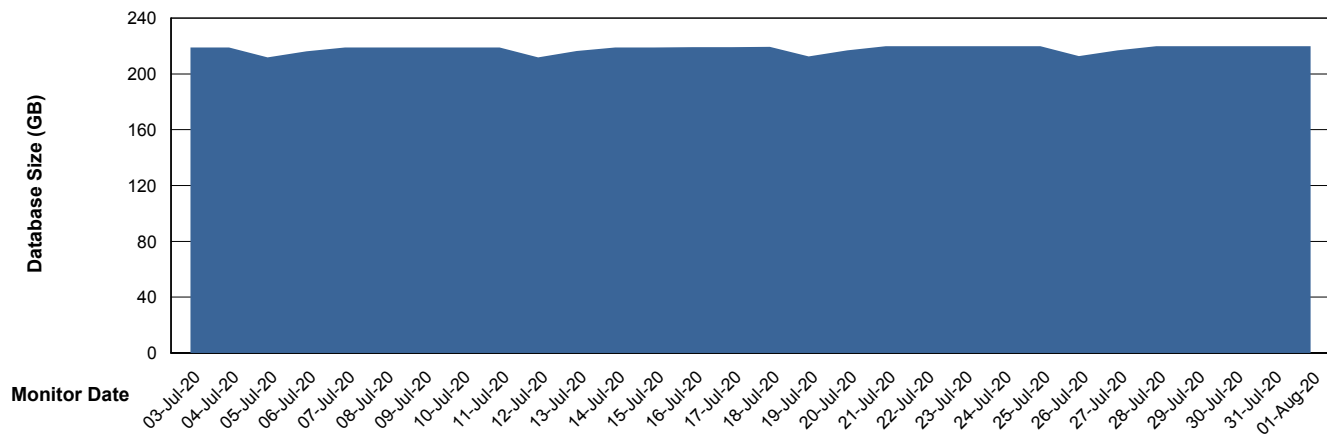

Customer LLG_Production
Database ID 53

Database Performance LLGDB_Standby

Weekly SLA Customer Report

Customer LLG_Production
Database ID 53

DATABASE SIZE LLGDB_BI02

Database growth over last month

DATABASE SIZE LLGDB_Production

Database growth over last month

Weekly SLA Customer Report

Customer LLG_Production
Database ID 53

Database Tablespace LLGDB_BI02

Date	Tablespace Name	Filesize (Gb)	Usedsize (Gb)	Percentage free
01-Aug-20	ABSDATA	100	41	59
	INDX	100	42	58
31-Jul-20	ABSDATA	100	41	59
	INDX	100	42	58
30-Jul-20	ABSDATA	100	41	59
	INDX	100	42	58
29-Jul-20	ABSDATA	100	41	59
	INDX	100	42	58
28-Jul-20	ABSDATA	100	41	59
	INDX	100	42	58
27-Jul-20	ABSDATA	100	41	59
	INDX	100	42	58
26-Jul-20	ABSDATA	100	41	59
	INDX	100	42	58