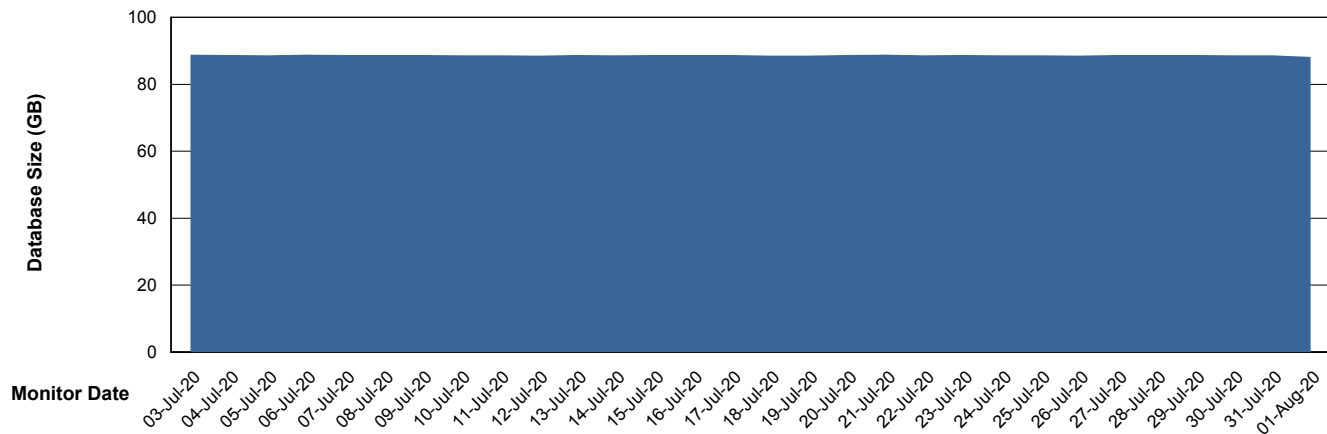

Customer LLG_Production
Database ID 53

Database Performance LLGDB_Standby

Weekly SLA Customer Report

Customer LLG_Production
Database ID 53

DATABASE SIZE LLGDB_BI02

Database growth over last month

DATABASE SIZE LLGDB_Production