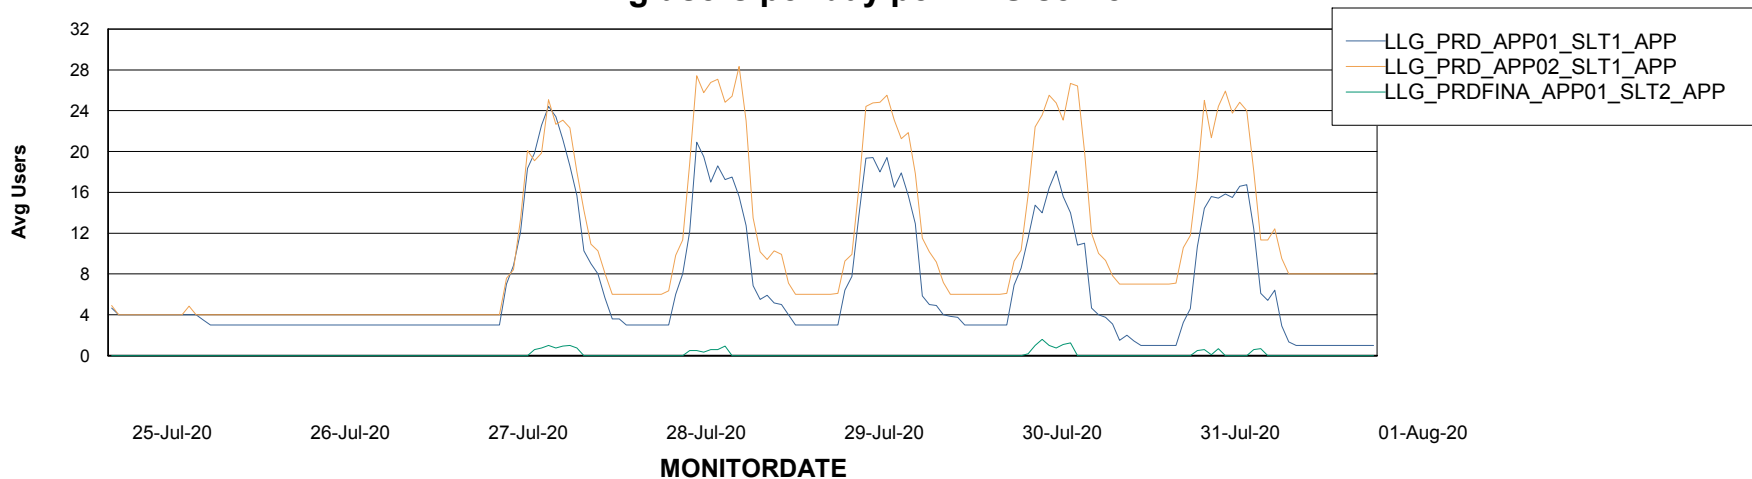

Avg users per day per ABS server