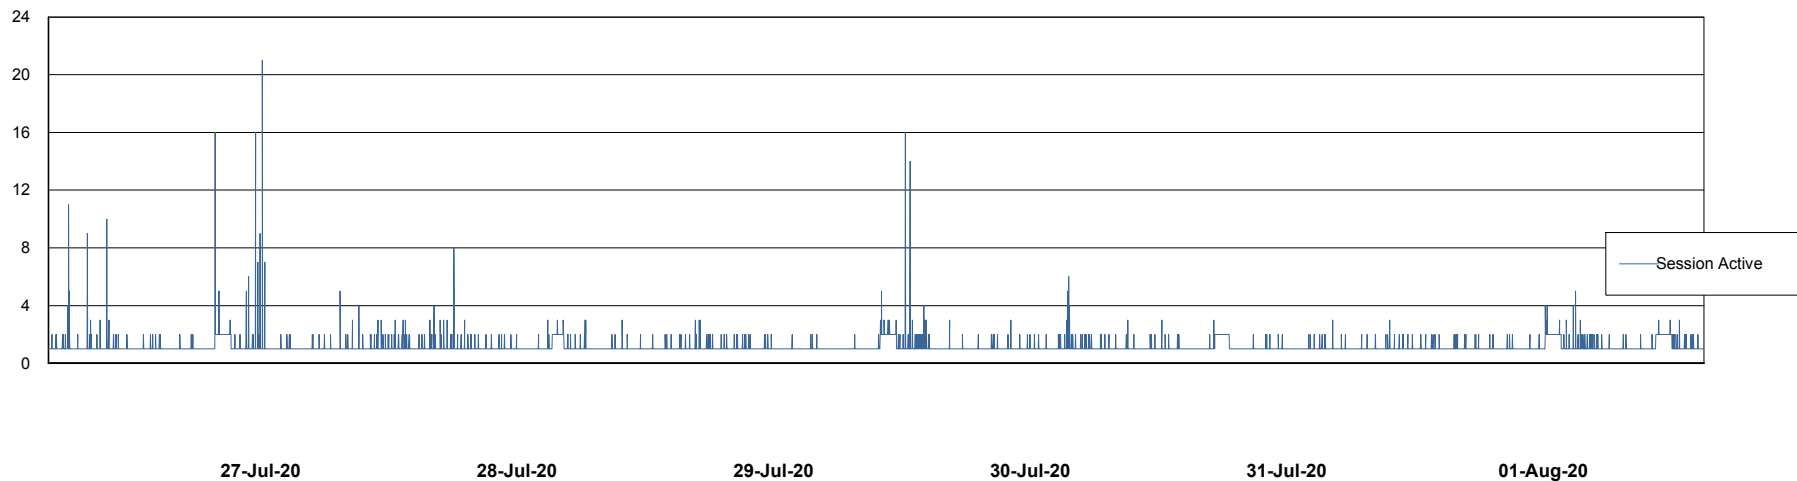

Database Performance LLGDB_Standby