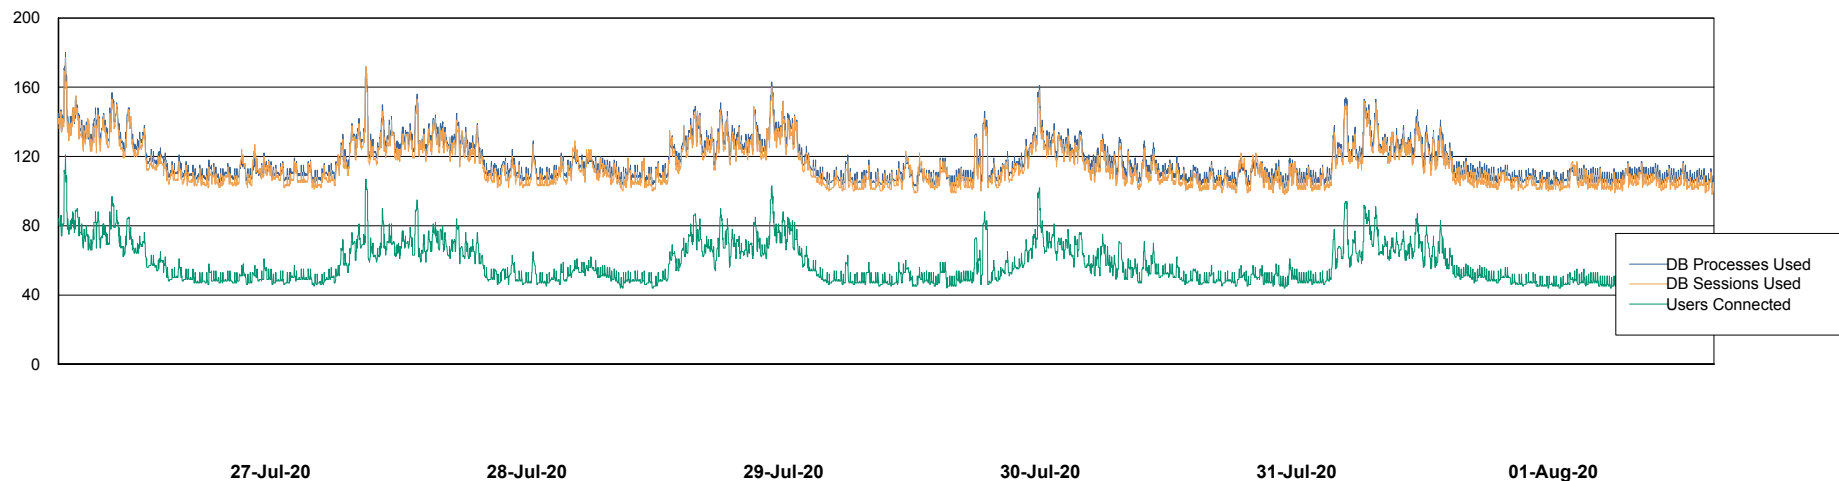

Weekly SLA Customer Report

Customer ELJ Production
Database ID 72

Database Performance ELJDB_PRD_BI

Weekly SLA Customer Report

Customer ELJ Production
Database ID 72

Database Performance ELJDB_Production

Weekly SLA Customer Report