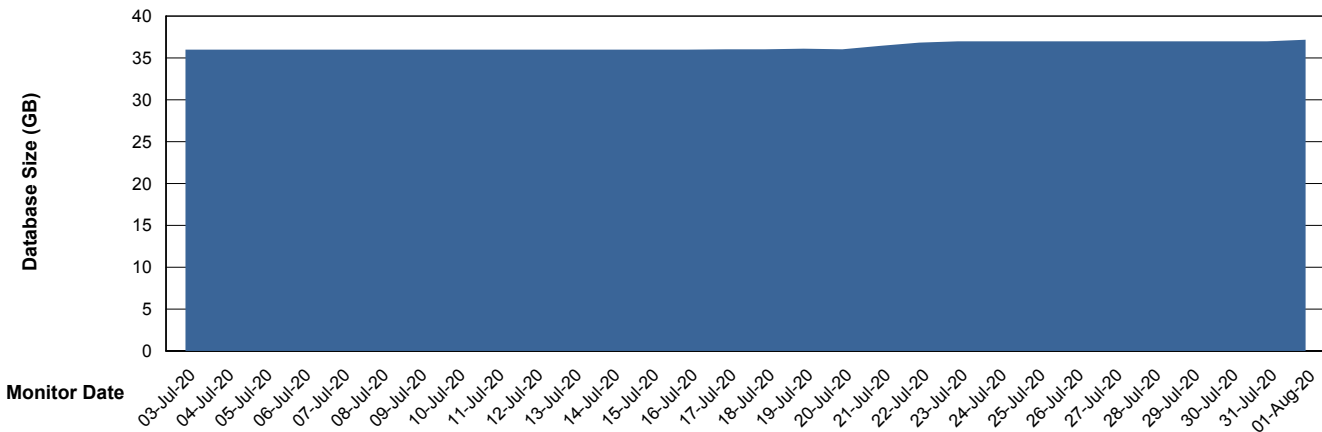

DATABASE SIZE ELJDB_Production

Database growth over last month