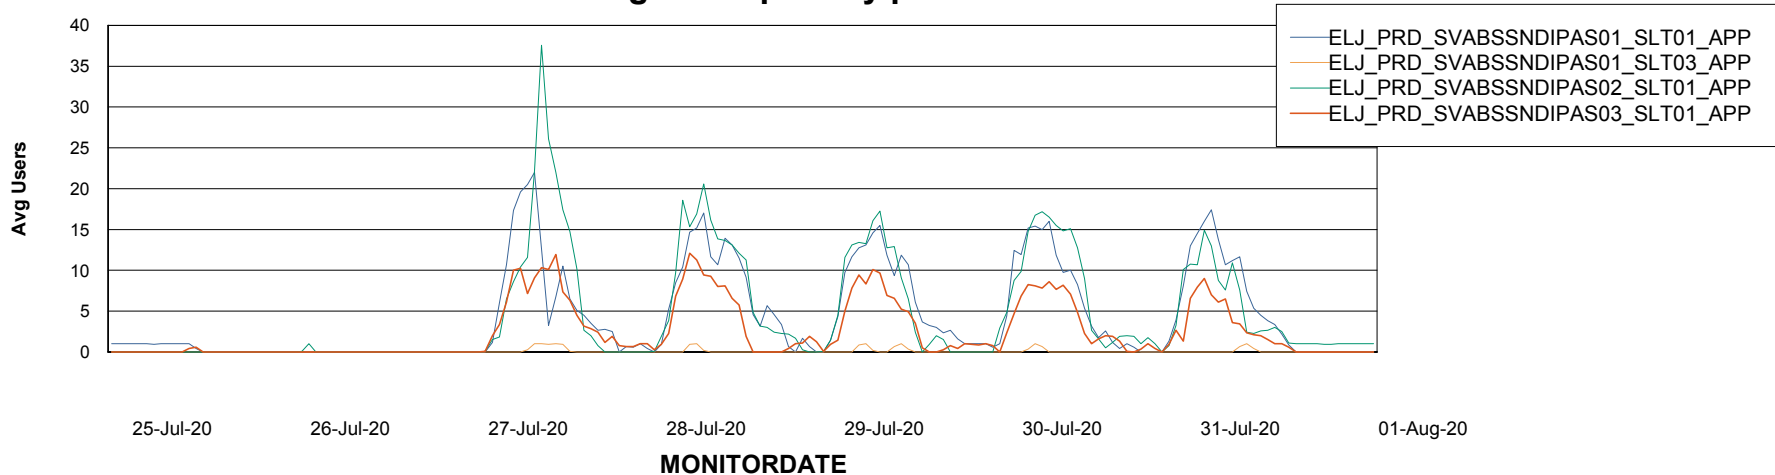

Weekly SLA Customer Report

Customer ELJ Production
Database ID 72

ABSSolute Application Server Services

Avg memory used per ABS Server Service

Avg users per day per ABS server

Weekly SLA Customer Report

Customer ELJ Production
Database ID 72