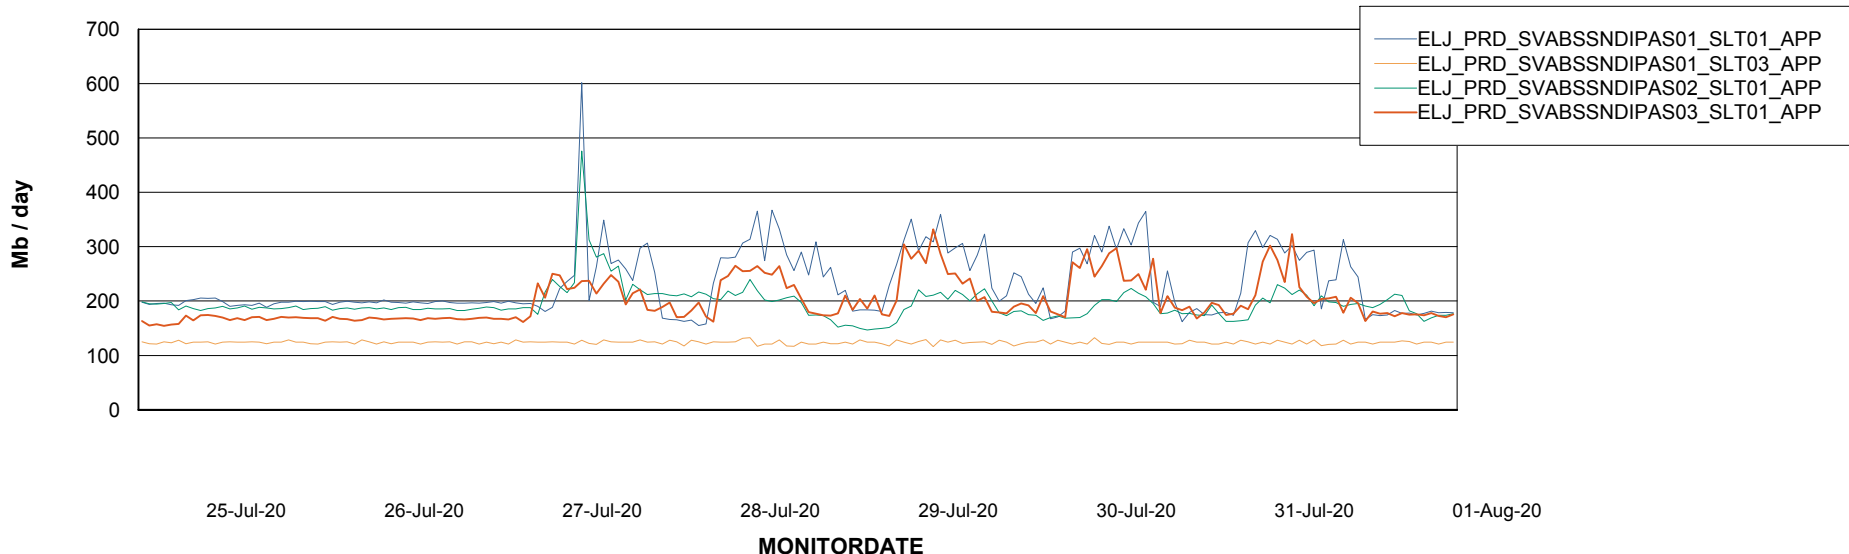

ABSSolute Application Server Services

Avg memory used per ABS Server Service