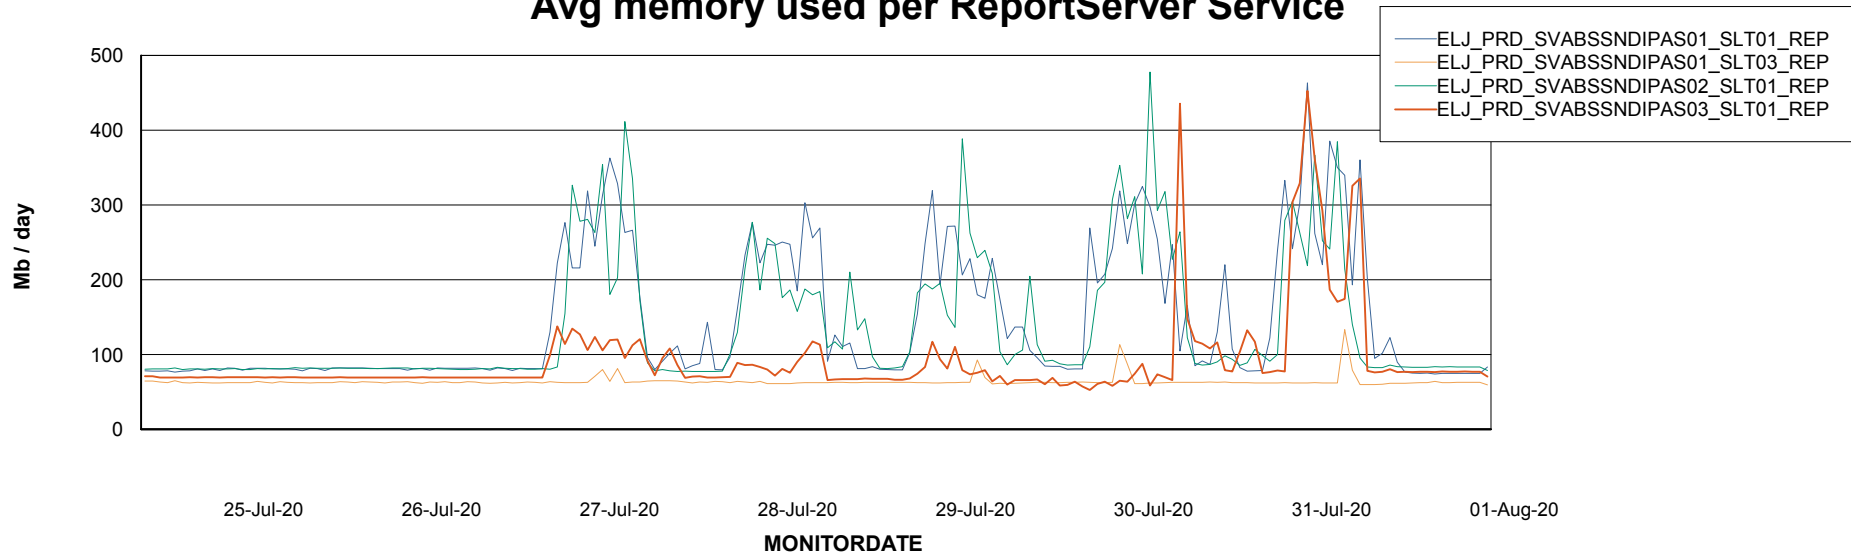

ABSSolute Application ReportServer Services

Avg memory used per ReportServer Service