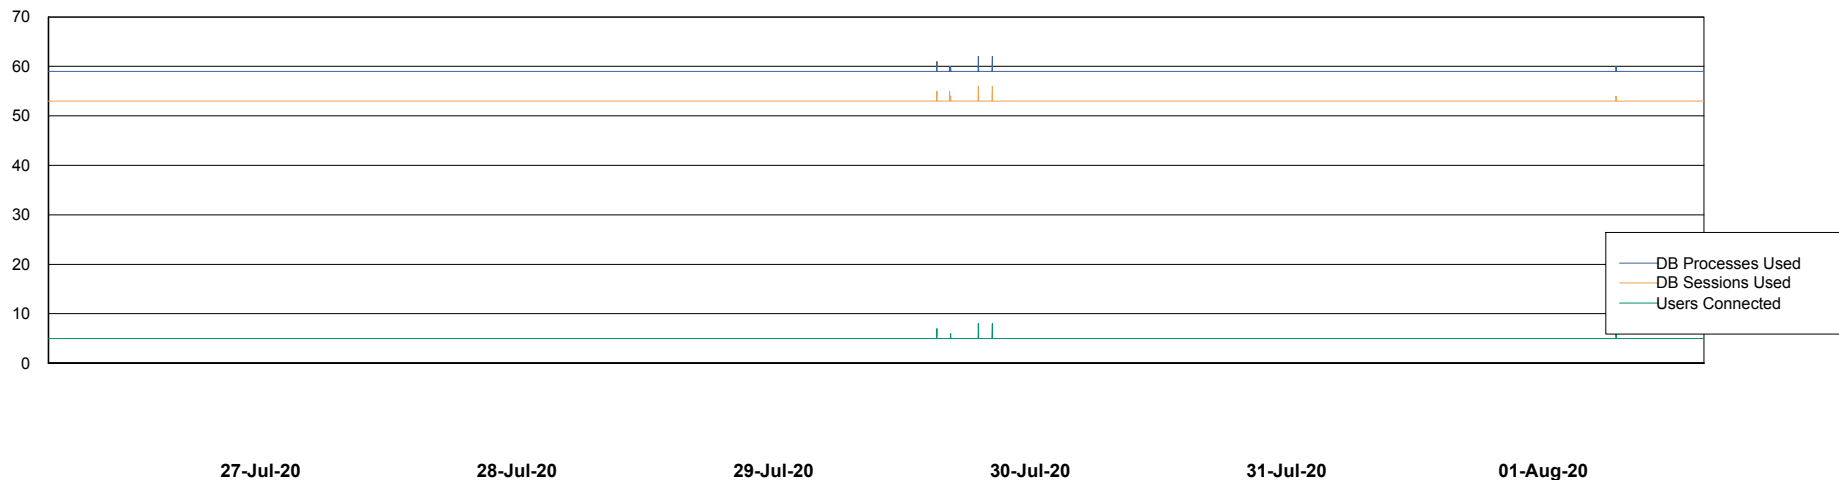

Database Performance ELJDB_Standby