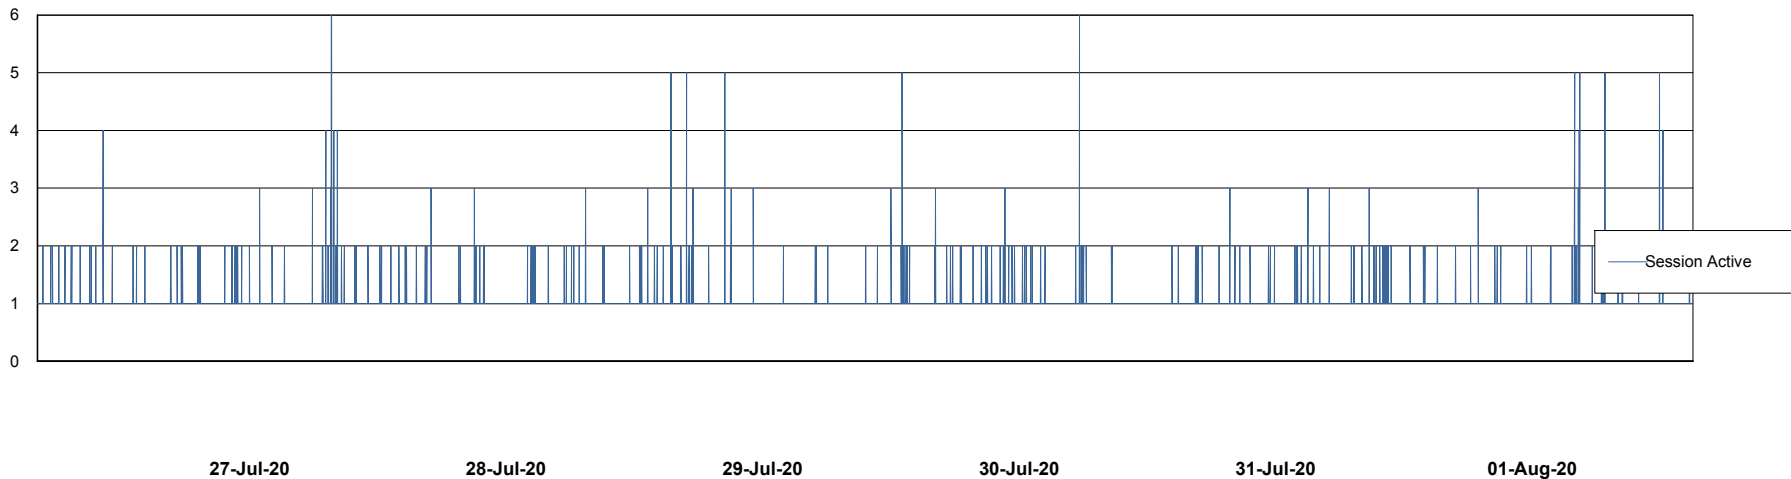

Database Performance ELJDB_Standby