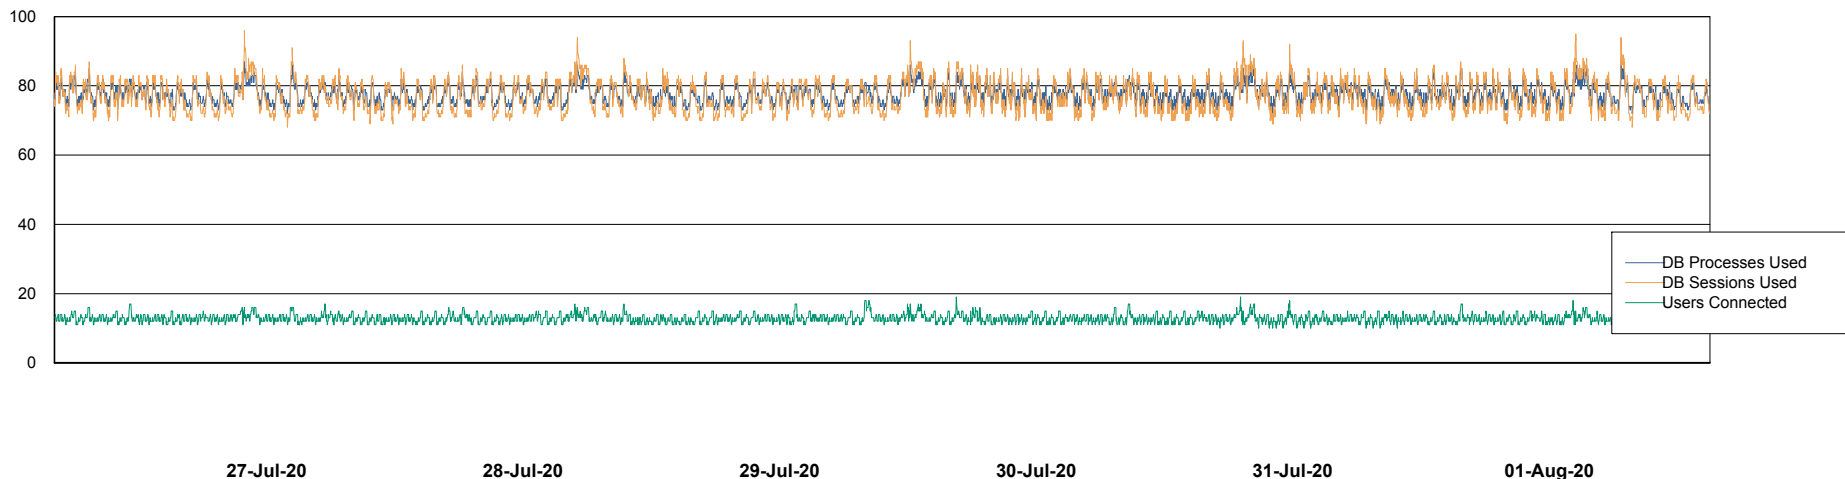

Database Performance ELJDB_PRD_BI