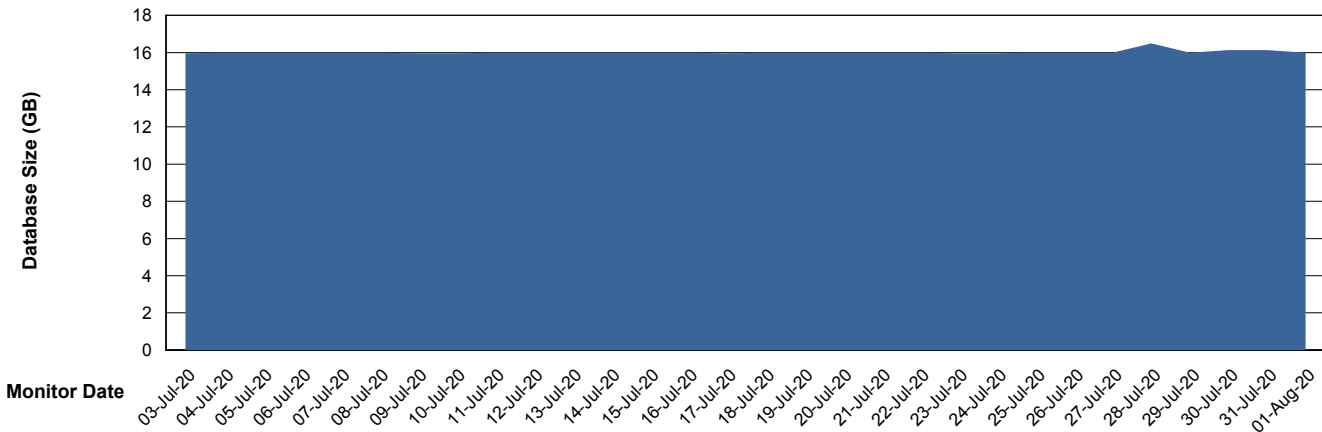

Customer ELJ Production
Database ID 72

Database Performance ELJDB_Standby

Weekly SLA Customer Report

Customer ELJ Production
Database ID 72

DATABASE SIZE ELJDB_PRD_BI

Database growth over last month

DATABASE SIZE ELJDB_Production