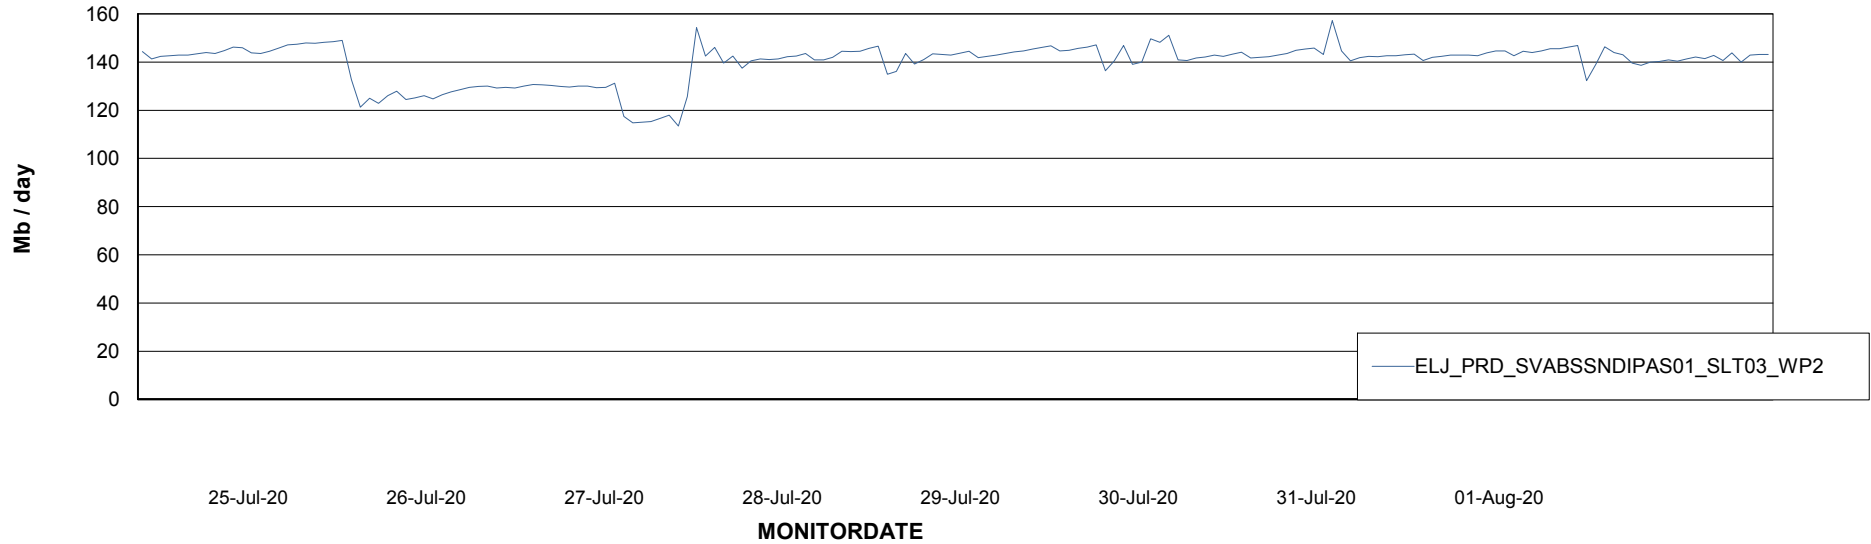

ABSSolute Application ReportServer Services

Avg memory used per ReportServer Service

Weekly SLA Customer Report

Customer ELJ Production
Database ID 72

ABSSolute Web Component Services

Avg memory used per ABS Web component