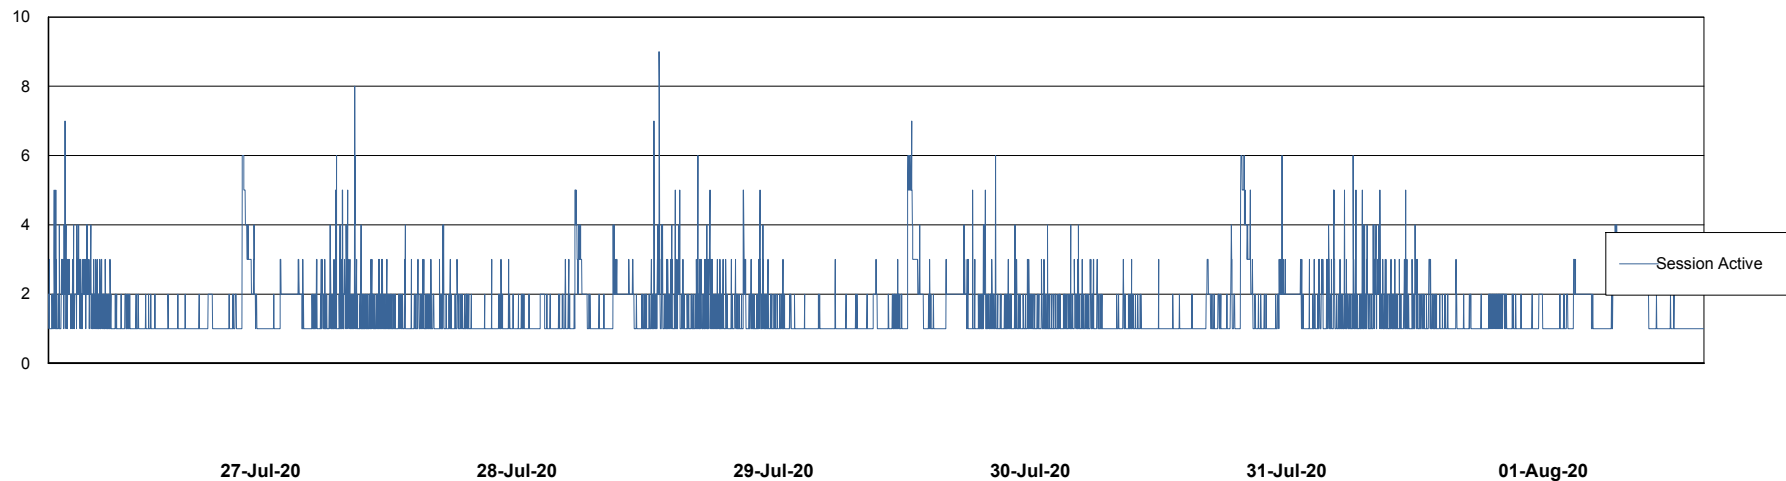

Weekly SLA Customer Report

Customer ELJ Production
Database ID 72

Database Performance ELJDB_PRD_BI

Weekly SLA Customer Report

Customer ELJ Production
Database ID 72

Database Performance ELJDB_Production

Weekly SLA Customer Report