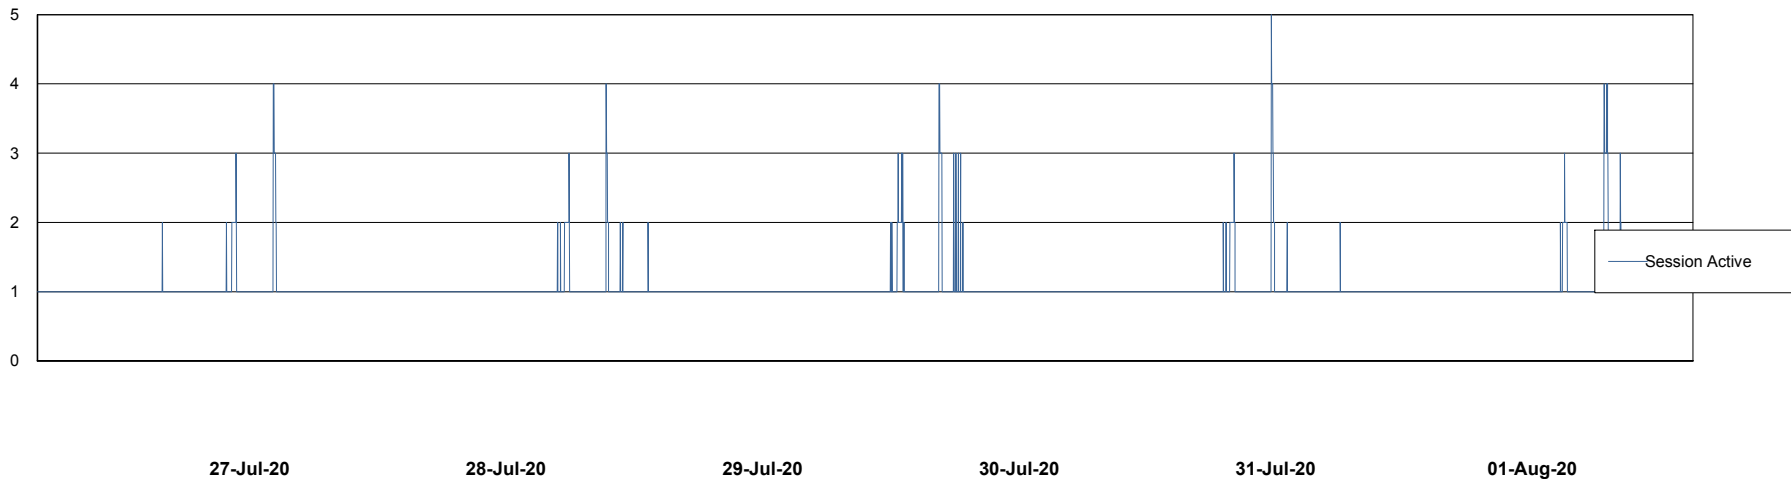

Database Performance ELJDB_PRD_BI