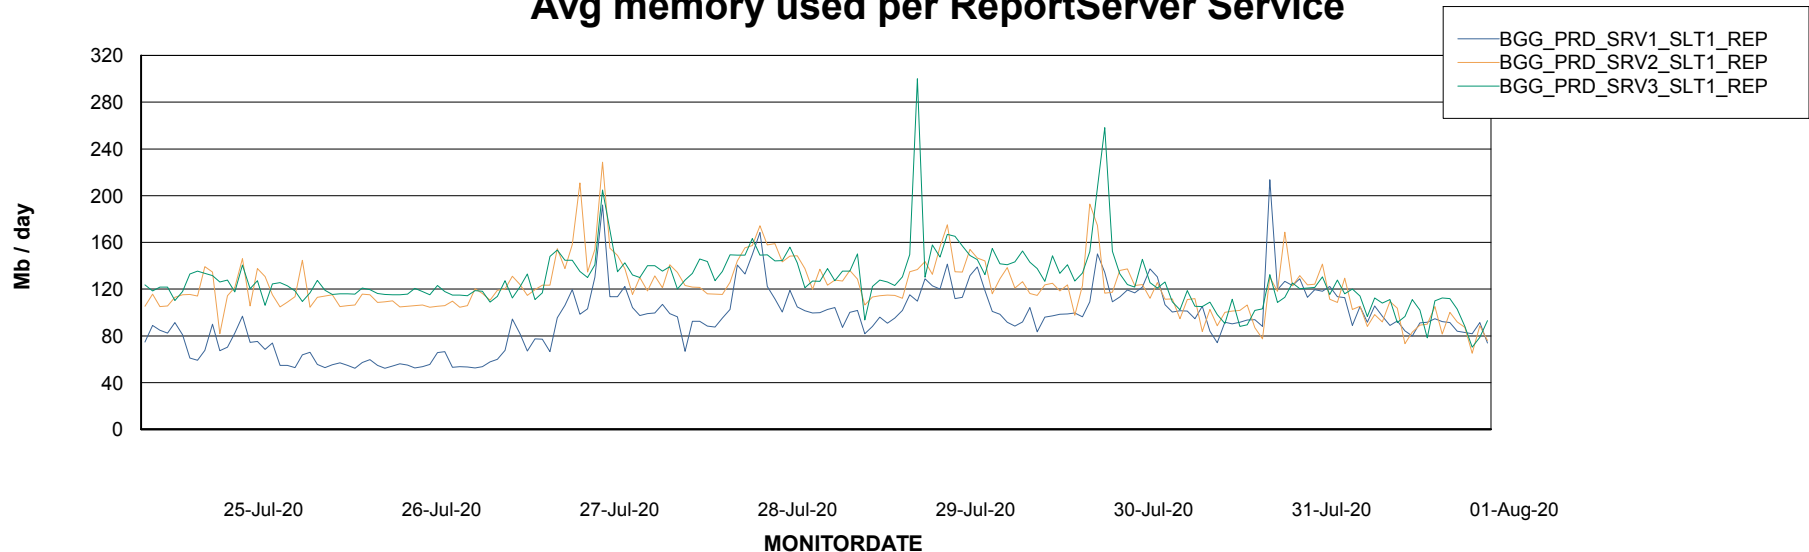

ABSSolute Application ReportServer Services

Avg memory used per ReportServer Service