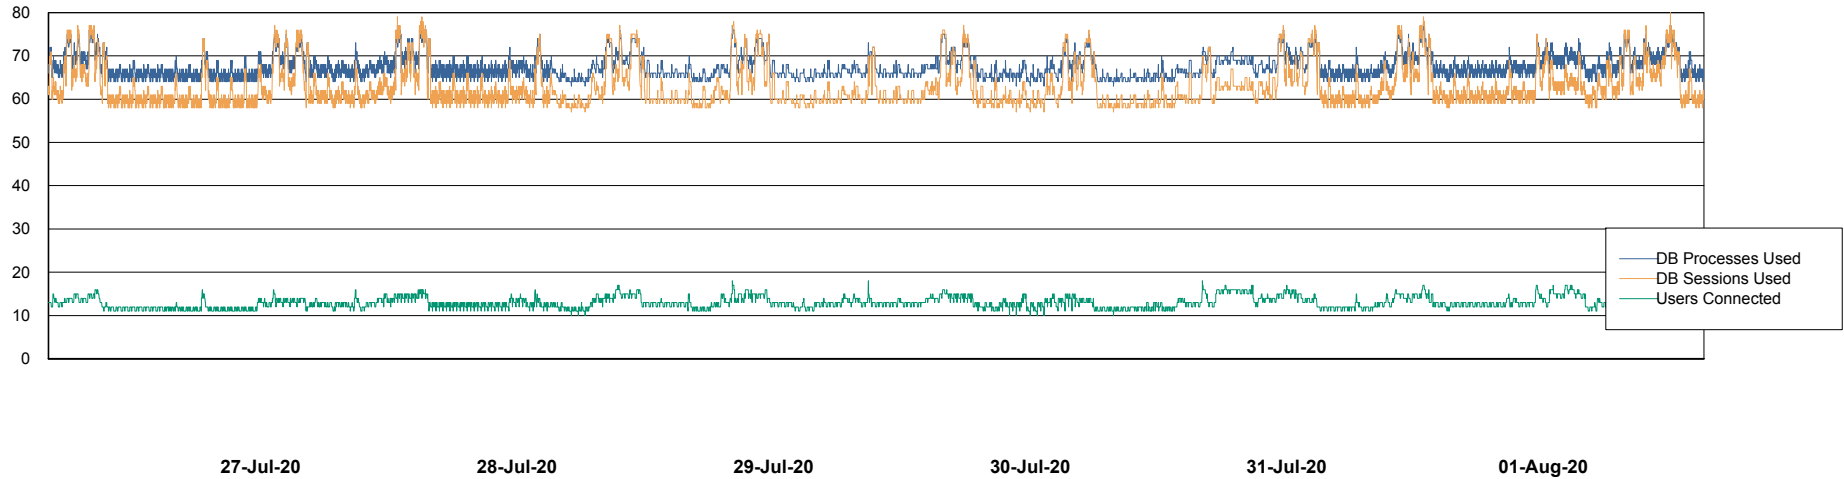

Database Performance BGGDB_BI