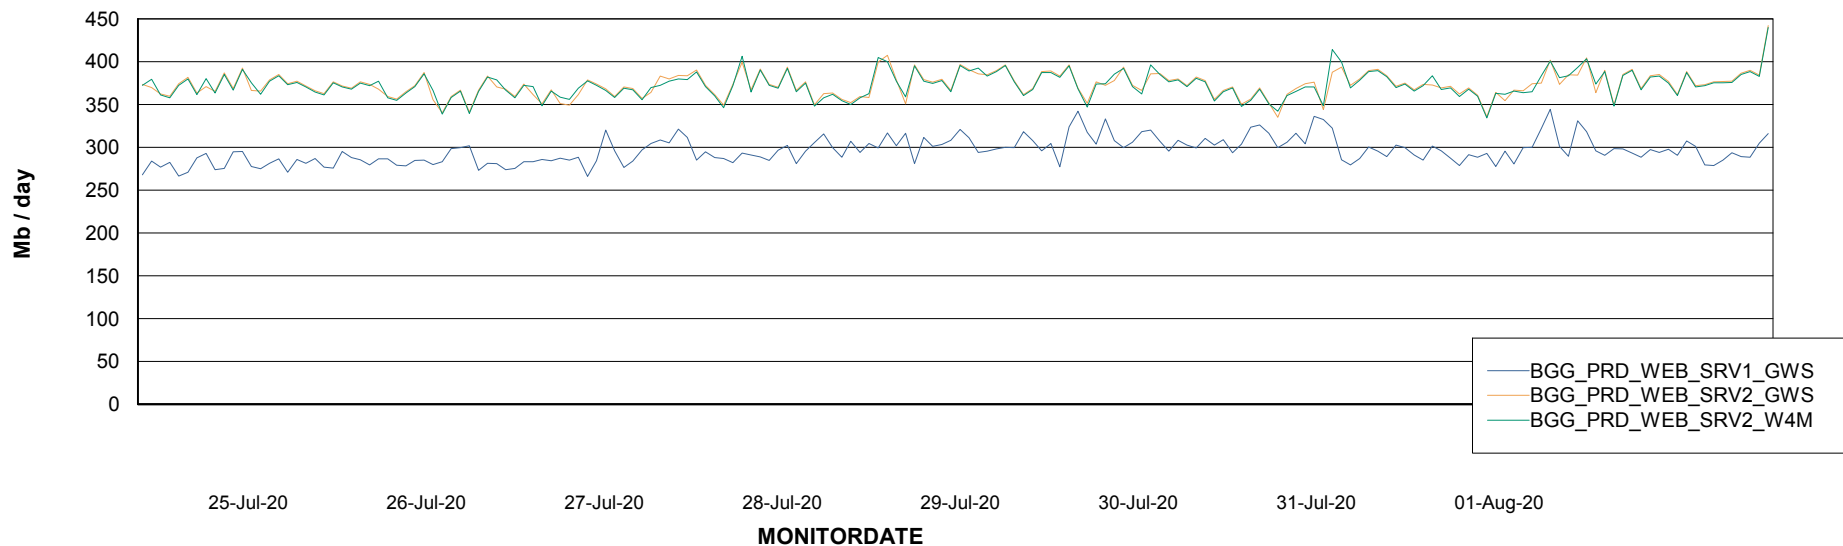

ABSSolute Web Component Services

Avg memory used per ABS Web component