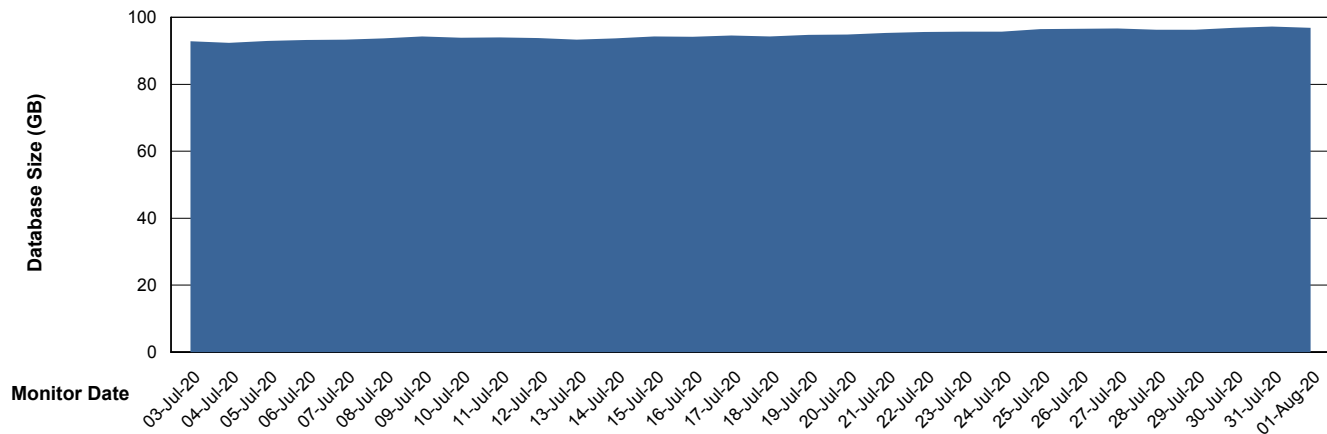

DATABASE SIZE BGGDB_BI

Database growth over last month