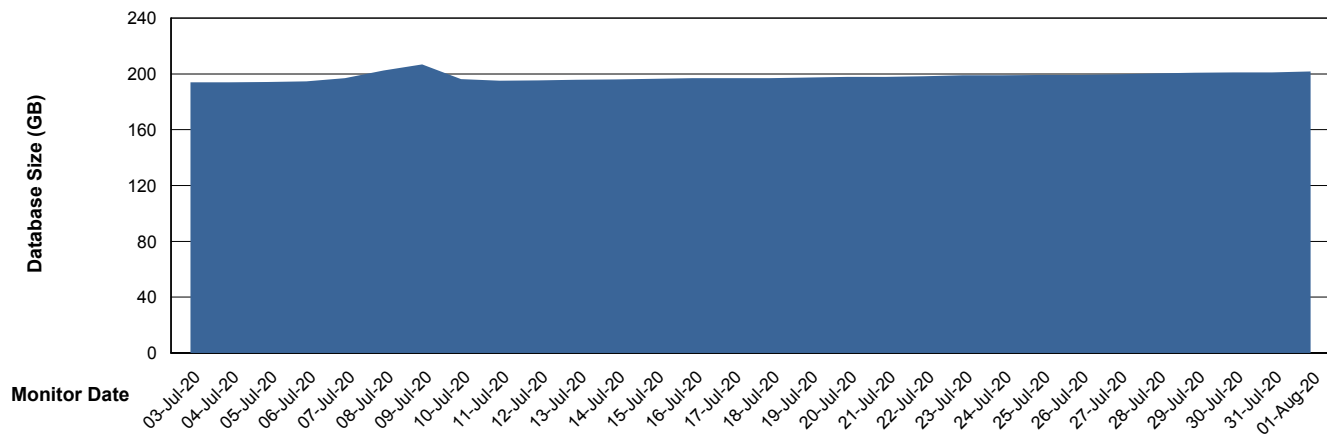

DATABASE SIZE BGGDB_Production

Database growth over last month