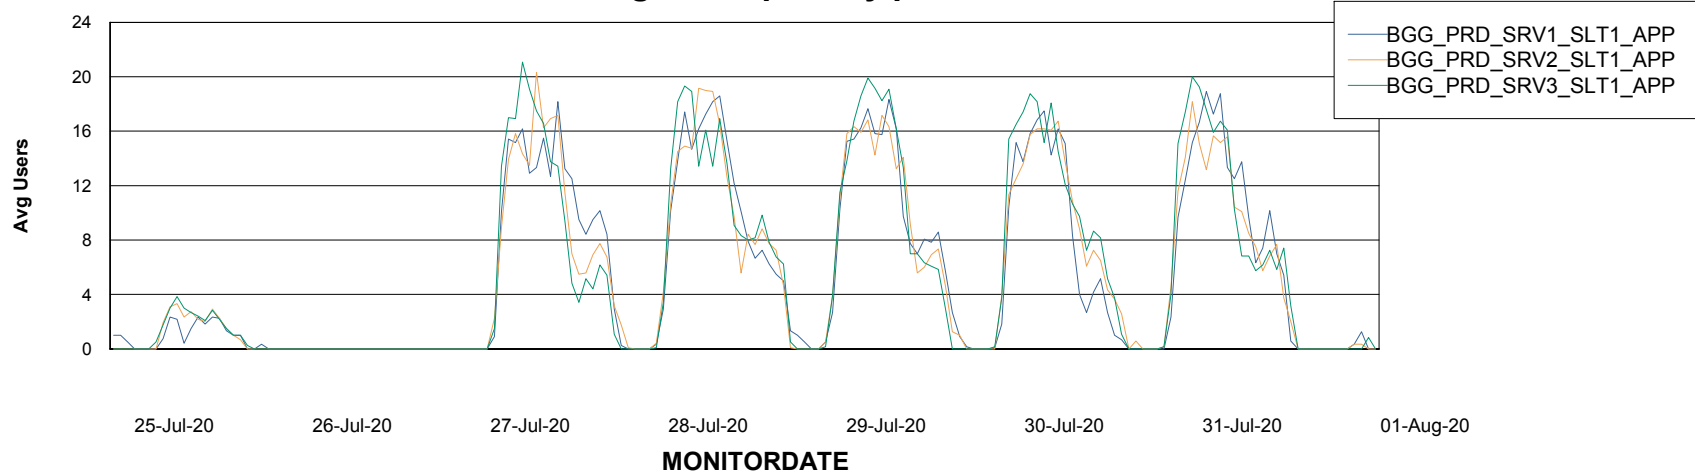

Avg users per day per ABS server