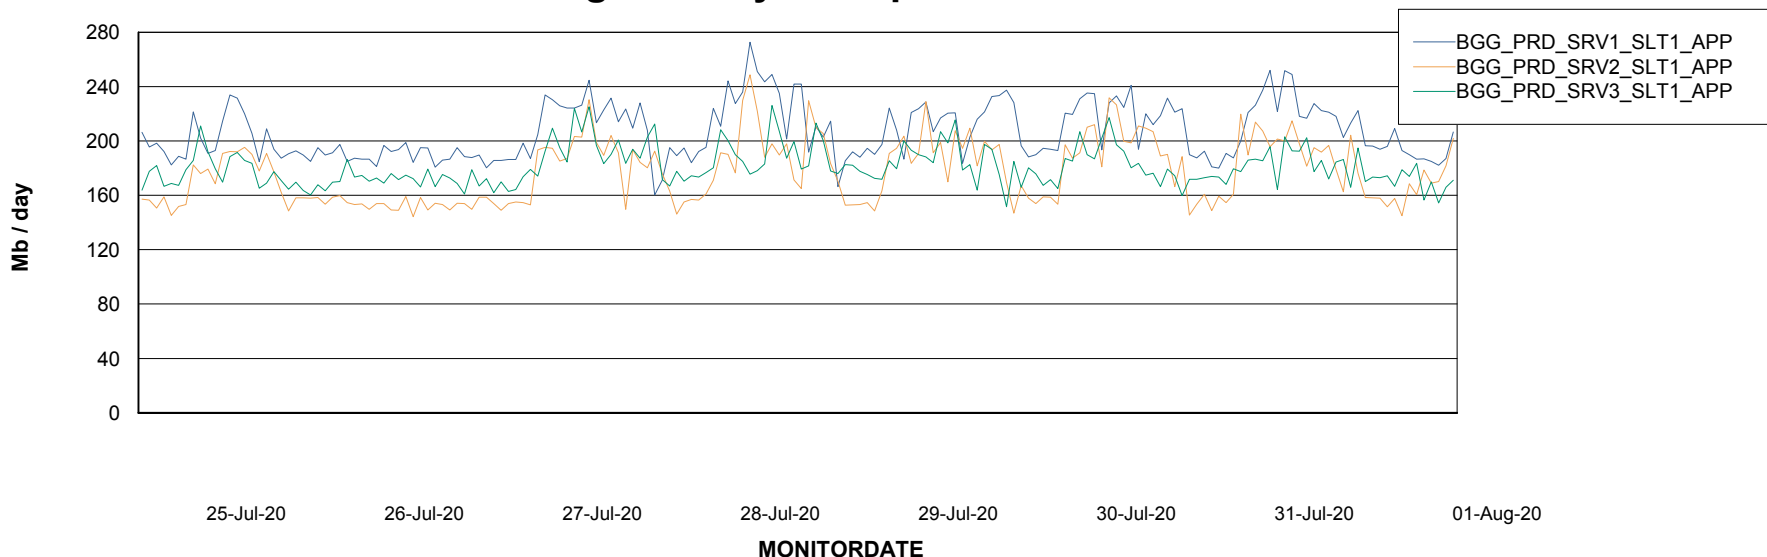

ABSSolute Application Server Services

Avg memory used per ABS Server Service