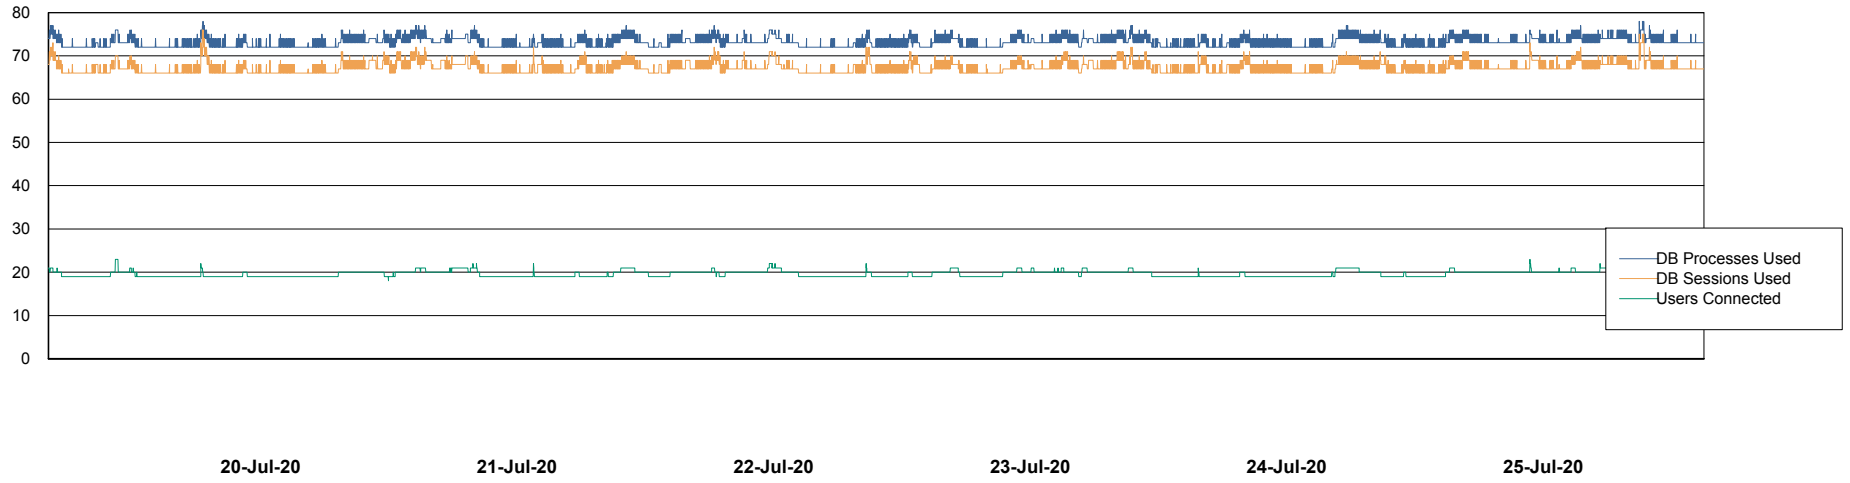

Harddisk Usage WBL_PRD_ORACLE2

	Free disk space on c: (%)	Total disk space on c: (Gb)	Free disk space on d: (%)	Total disk space on d: (Gb)	Free disk space on e: (%)	Total disk space on e: (Gb)	Free disk space on f: (%)	Total disk space on f: (Gb)
25-Jul-20	73	120	87	200	87	200	96	200
24-Jul-20	73	120	87	200	87	200	96	200
23-Jul-20	73	120	87	200	87	200	96	200
22-Jul-20	73	120	87	200	87	200	96	200
21-Jul-20	73	120	87	200	87	200	96	200
20-Jul-20	73	120	87	200	87	200	96	200
19-Jul-20	72	120	87	200	87	200	96	200

Weekly SLA Customer Report

Customer WBL_Production
Database ID 40

Database Performance WBLDB_Production

Weekly SLA Customer Report

Customer WBL_Production
Database ID 40

Database Performance WBLDB_Standby

Weekly SLA Customer Report