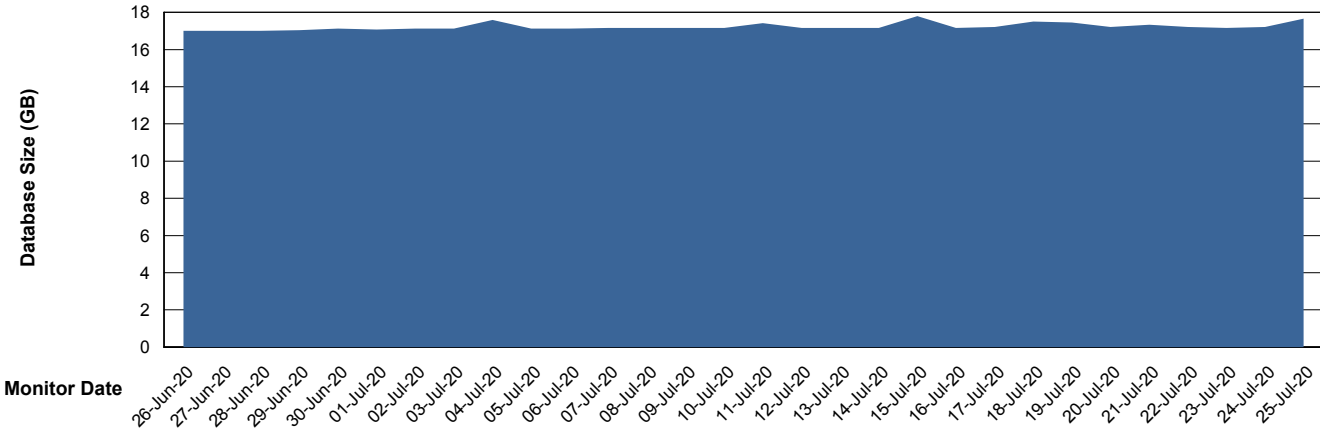

Weekly SLA Customer Report

Customer WBL_Production
Database ID 40

Database Performance WBLDB_Production

Weekly SLA Customer Report

Customer WBL_Production
Database ID 40

Database Performance WBLDB_Standby

Weekly SLA Customer Report

Customer WBL_Production
 Database ID 40

DATABASE SIZE WBLDB_Production

Database growth over last month

Database Tablespace WBLDB_Production

Date	Tablespace Name	Filesize (Gb)	Usedsize (Gb)	Percentage free
25-Jul-20	ABSDATA	9	7	22
	INDX	12	9	25
24-Jul-20	ABSDATA	9	7	22
	INDX	12	9	25
23-Jul-20	ABSDATA	9	7	22
	INDX	12	9	25
22-Jul-20	ABSDATA	9	7	22
	INDX	12	9	25
21-Jul-20	ABSDATA	9	7	22
	INDX	12	9	25
20-Jul-20	ABSDATA	9	7	22
	INDX	12	9	25
19-Jul-20	ABSDATA	9	7	22
	INDX	12	9	25