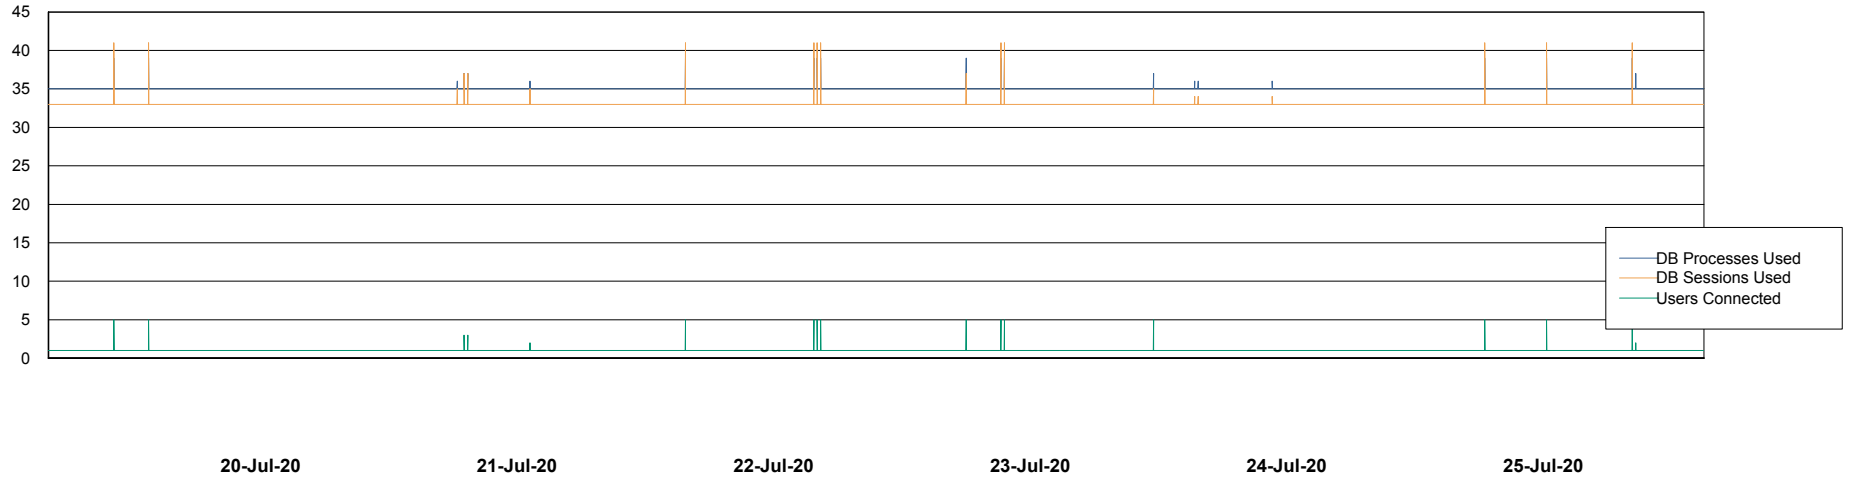

Weekly SLA Customer Report

Customer WBL_Production
Database ID 40

Database Performance WBLDB_Production

Weekly SLA Customer Report

Customer WBL_Production
Database ID 40

Database Performance WBLDB_Standby

Weekly SLA Customer Report

Customer WBL_Production
 Database ID 40

DATABASE SIZE WBLDB_Production

Database growth over last month

Database Tablespace WBLDB_Production

Date	Tablespace Name	Filesize (Gb)	Usedsize (Gb)	Percentage free
25-Jul-20	ABSDATA	9	7	22
	INDX	12	9	25
24-Jul-20	ABSDATA	9	7	22
	INDX	12	9	25
23-Jul-20	ABSDATA	9	7	22
	INDX	12	9	25
22-Jul-20	ABSDATA	9	7	22
	INDX	12	9	25
21-Jul-20	ABSDATA	9	7	22
	INDX	12	9	25
20-Jul-20	ABSDATA	9	7	22
	INDX	12	9	25
19-Jul-20	ABSDATA	9	7	22
	INDX	12	9	25