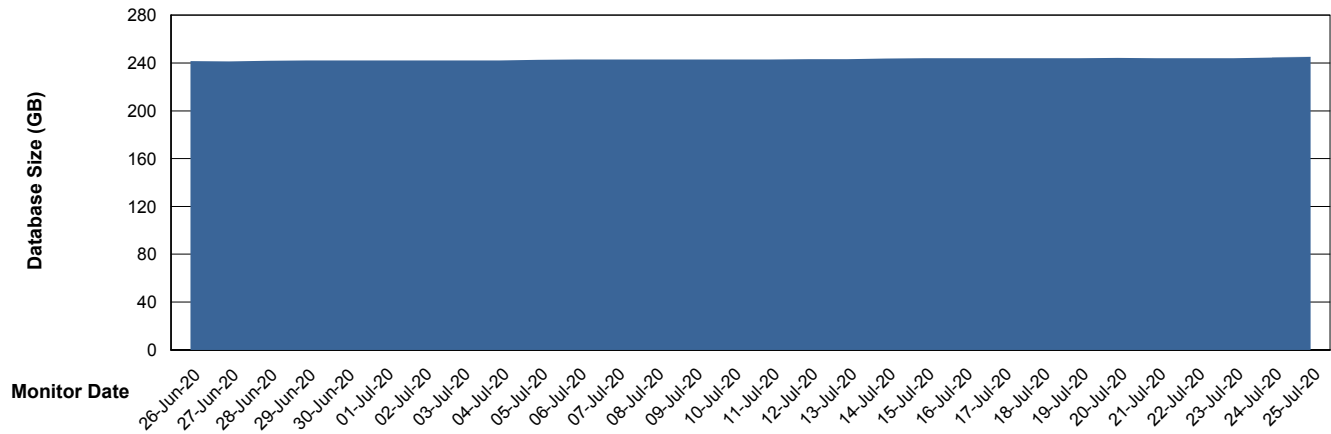

DATABASE SIZE VOSDB_Production

Database growth over last month