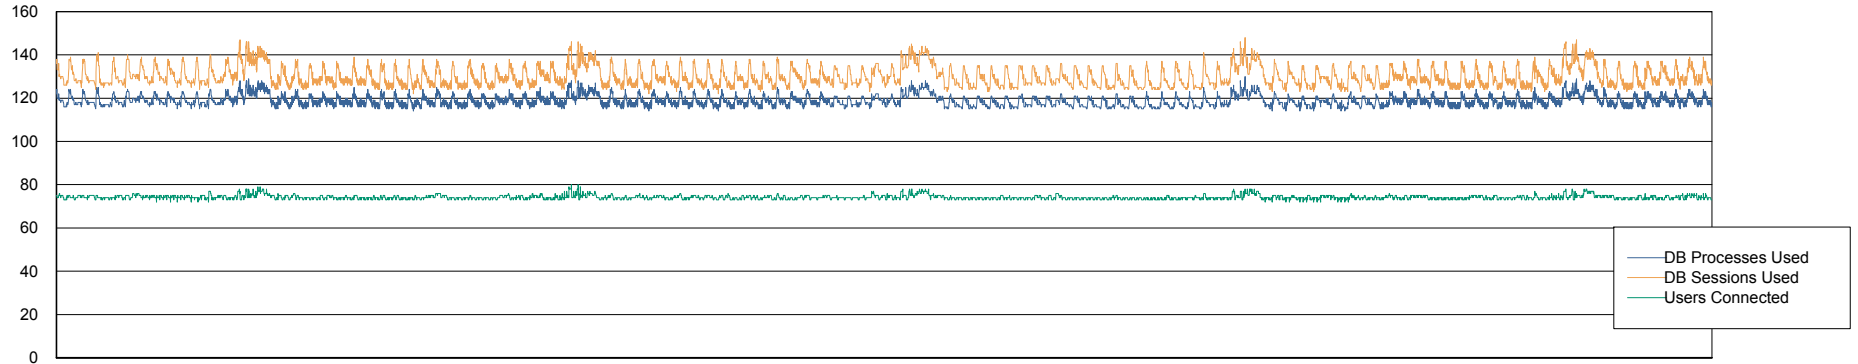

Database Performance VOSBIDB_Production

20-Jul-20   21-Jul-20   22-Jul-20   23-Jul-20   24-Jul-20   25-Jul-20