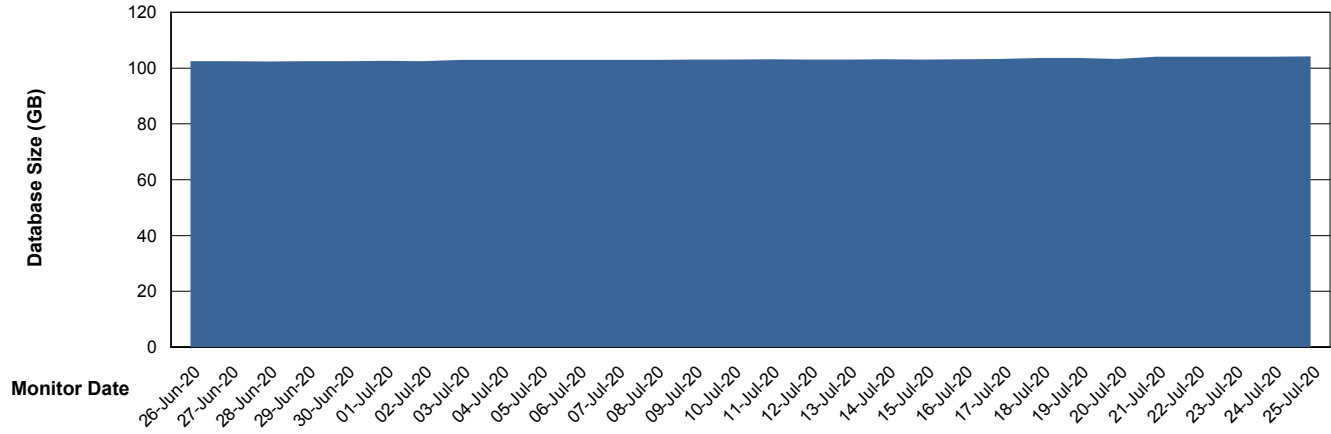

DATABASE SIZE VOSBIDB_Production

Database growth over last month