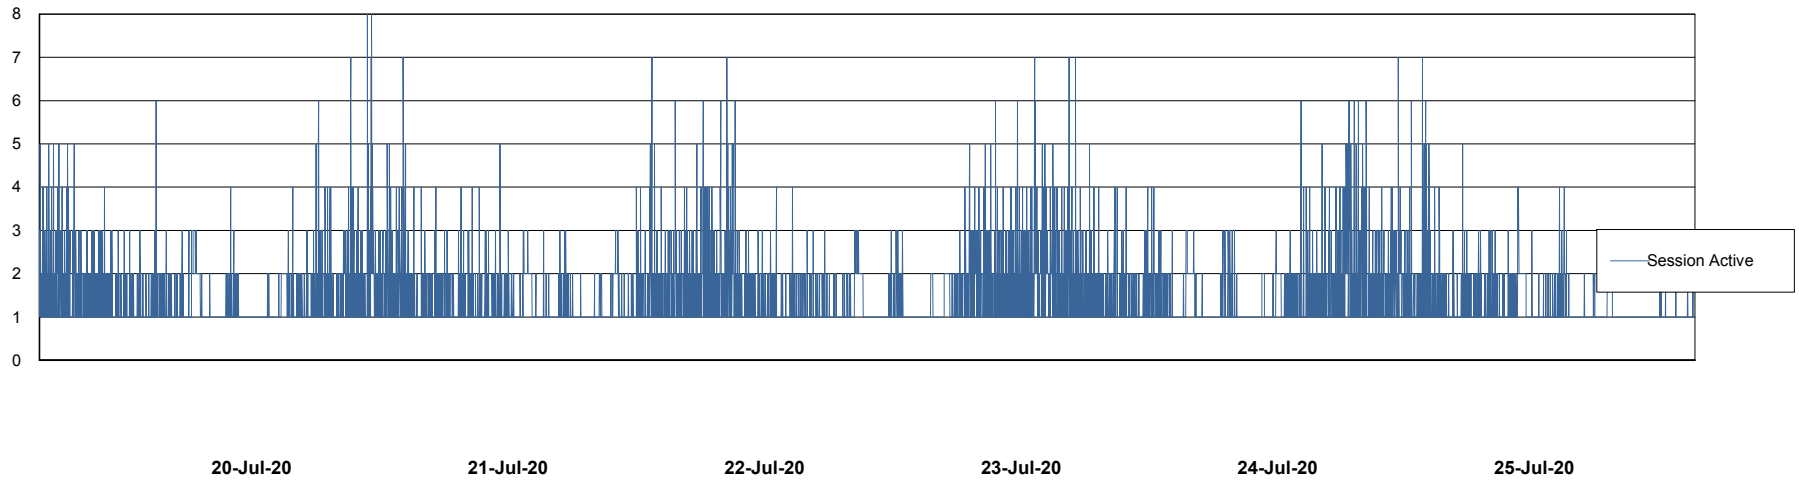

Database Performance VOSDB_Production