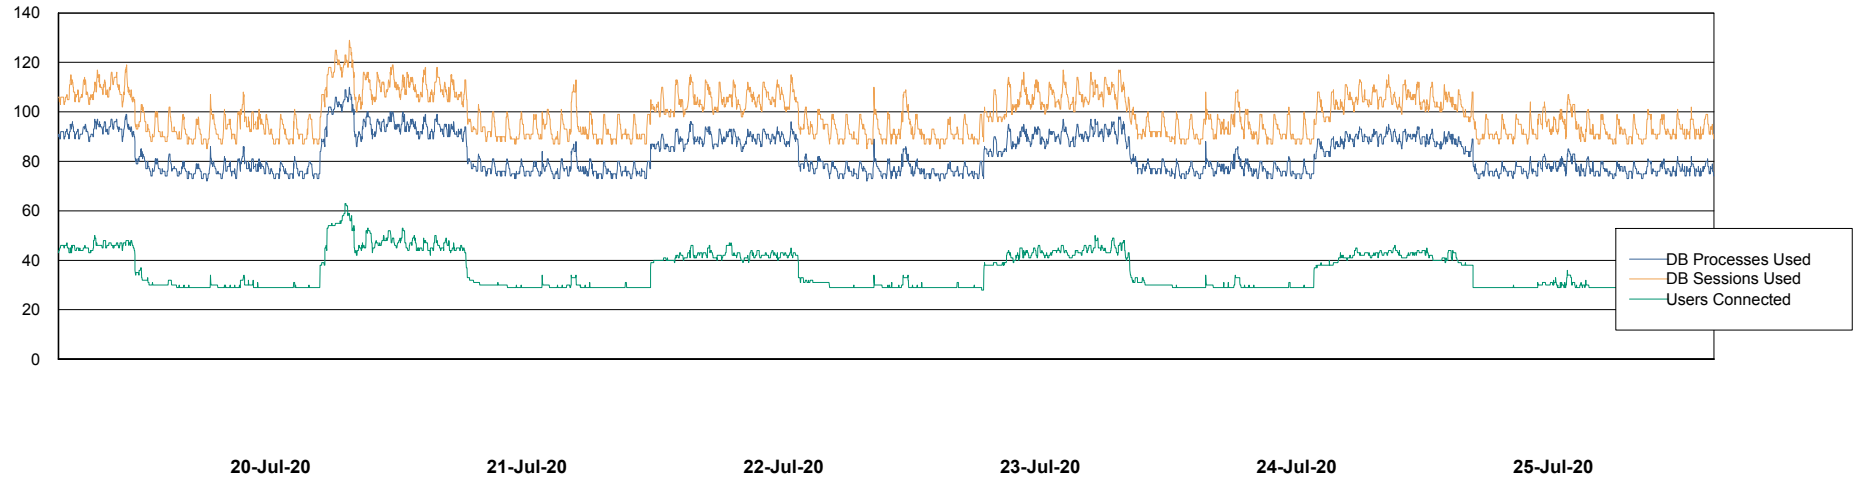

Database Performance ABSVEN06 Primary DB 2019