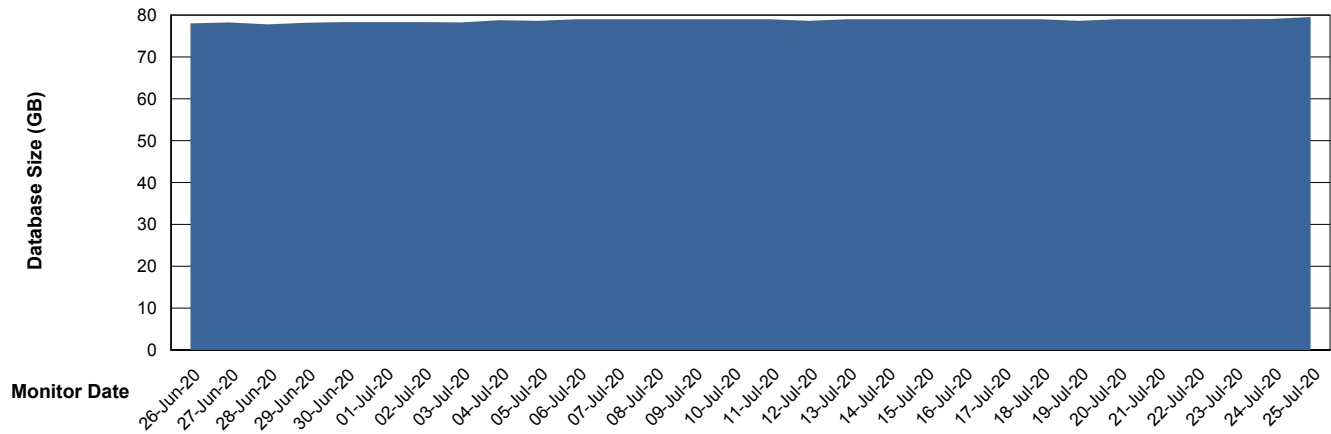

Weekly SLA Customer Report

Customer VEN_Production
Database ID 35

Database Performance VENDB_BI

Weekly SLA Customer Report

Customer VEN_Production
Database ID 35

DATABASE SIZE ABSVEN06 Primary DB 2019

Database growth over last month

DATABASE SIZE VENDB_BI

Database growth over last month

Weekly SLA Customer Report

Customer VEN_Production
Database ID 35

Database Tablespace ABSVEN06 Primary DB 2019

Date	Tablespace Name	Filesize (Gb)	Usedsize (Gb)	Percentage free
25-Jul-20	ABSDATA	138	116	16
	INDX	136	111	18
24-Jul-20	ABSDATA	138	116	16
	INDX	136	111	18
23-Jul-20	ABSDATA	138	116	16
	INDX	136	110	19
22-Jul-20	ABSDATA	138	116	16
	INDX	136	110	19
21-Jul-20	ABSDATA	138	116	16
	INDX	136	110	19
20-Jul-20	ABSDATA	138	116	16
	INDX	136	110	19
19-Jul-20	ABSDATA	138	116	16
	INDX	136	110	19