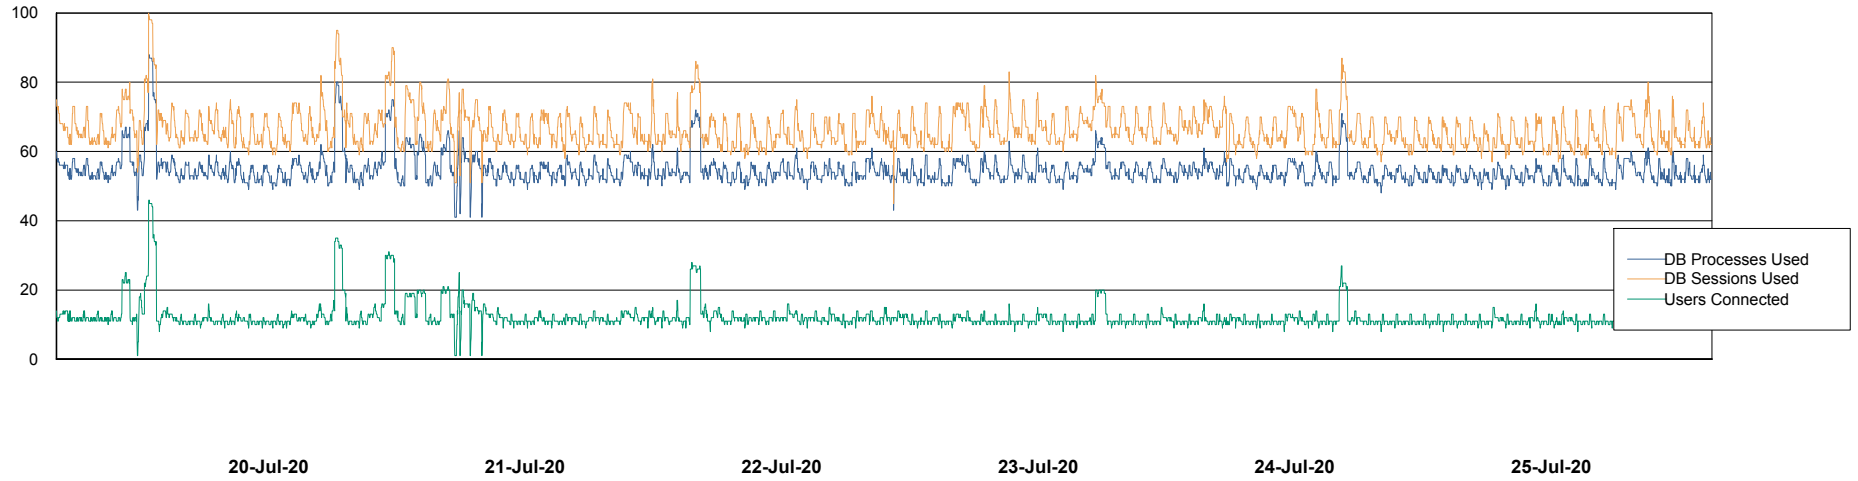

Database Performance VENDB_BI