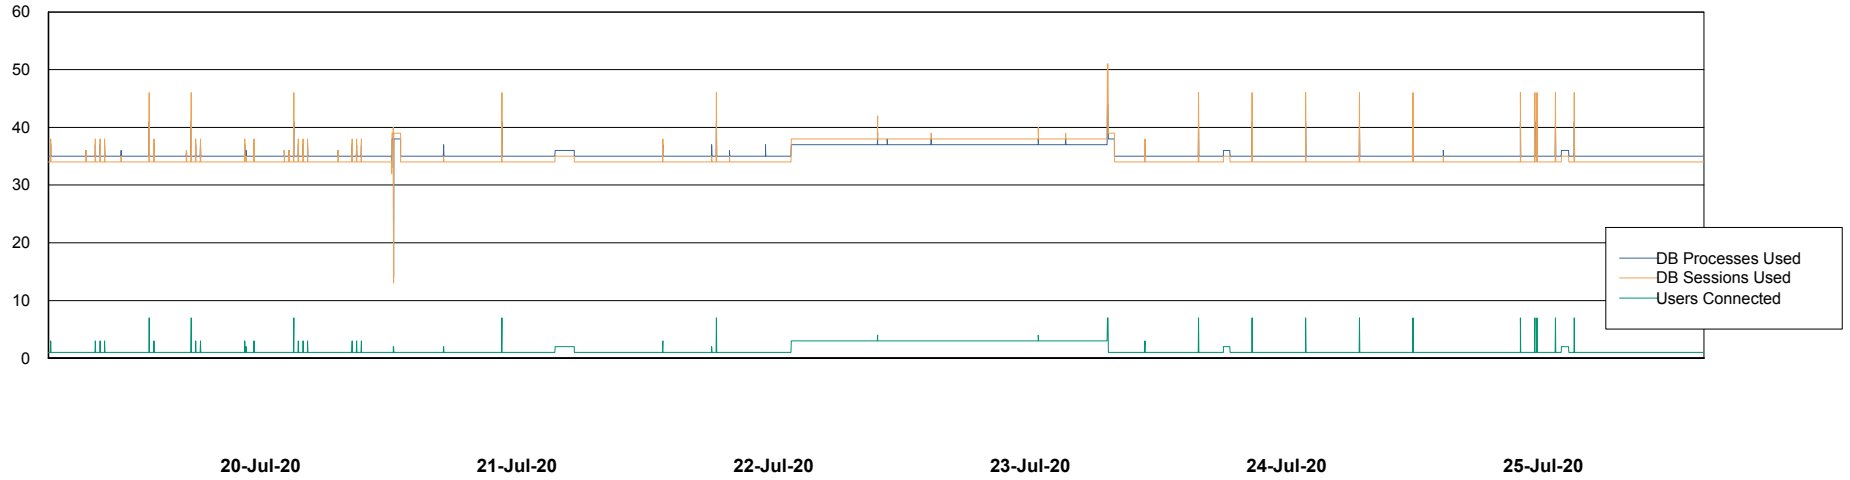

Weekly SLA Customer Report

Customer VEN_Production
Database ID 35

Database Performance ABSVEN06 Primary DB 2019

Weekly SLA Customer Report

Customer VEN_Production
Database ID 35

Database Performance ABSVEN07 Standby DB 2019

Weekly SLA Customer Report

Customer VEN_Production
Database ID 35

Database Performance VENDB_BI

Weekly SLA Customer Report

Customer VEN_Production
Database ID 35

DATABASE SIZE ABSVEN06 Primary DB 2019

Database growth over last month