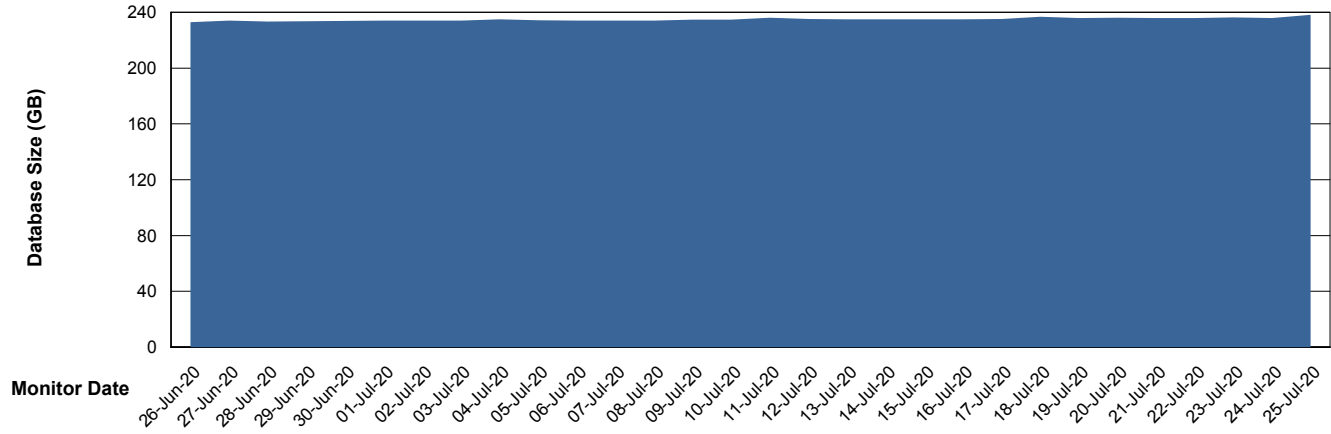

Weekly SLA Customer Report

Customer VEN_Production
Database ID 35

Database Performance VENDB_BI

Weekly SLA Customer Report

Customer VEN_Production
Database ID 35

DATABASE SIZE ABSVEN06 Primary DB 2019

Database growth over last month

DATABASE SIZE VENDB_BI

Database growth over last month

Weekly SLA Customer Report

Customer VEN_Production
Database ID 35

Database Tablespace ABSVEN06 Primary DB 2019

Date	Tablespace Name	Filesize (Gb)	Usedsize (Gb)	Percentage free
25-Jul-20	ABSDATA	138	116	16
	INDX	136	111	18
24-Jul-20	ABSDATA	138	116	16
	INDX	136	111	18
23-Jul-20	ABSDATA	138	116	16
	INDX	136	110	19
22-Jul-20	ABSDATA	138	116	16
	INDX	136	110	19
21-Jul-20	ABSDATA	138	116	16
	INDX	136	110	19
20-Jul-20	ABSDATA	138	116	16
	INDX	136	110	19
19-Jul-20	ABSDATA	138	116	16
	INDX	136	110	19