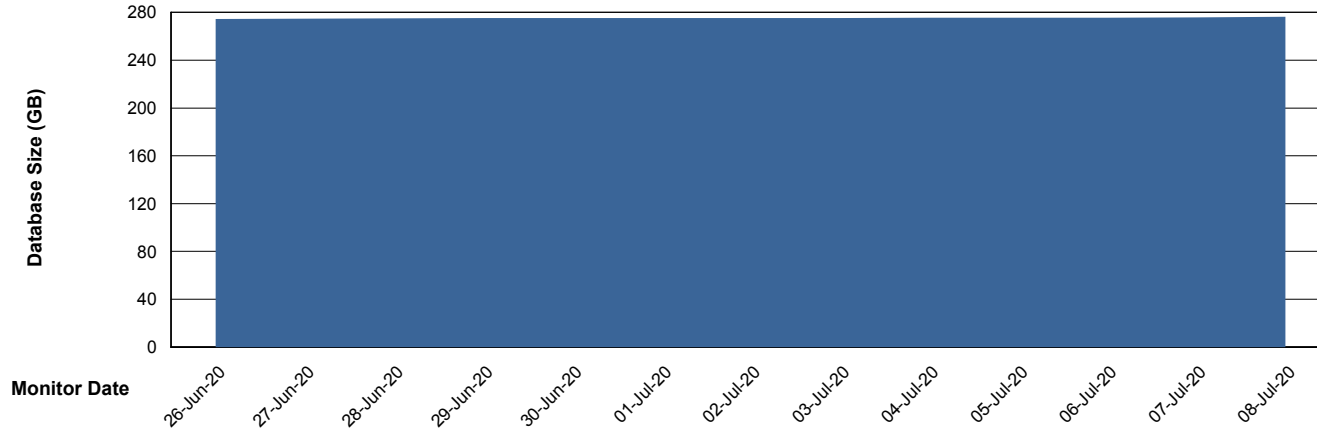

# Weekly SLA Customer Report

Customer STK\_Production  
Database ID 82

Harddisk Usage STK\_PRD\_STAABSWEB1

	Free disk space on c: (%)	Total disk space on c: (Gb)
25-Jul-20	83	100
24-Jul-20	83	100
23-Jul-20	83	100
22-Jul-20	83	100
21-Jul-20	83	100
20-Jul-20	82	100
19-Jul-20	82	100

# Weekly SLA Customer Report

Customer STK\_Production  
Database ID 82

DATABASE SIZE STKDB\_ABS1 Production Database

## Database growth over last month