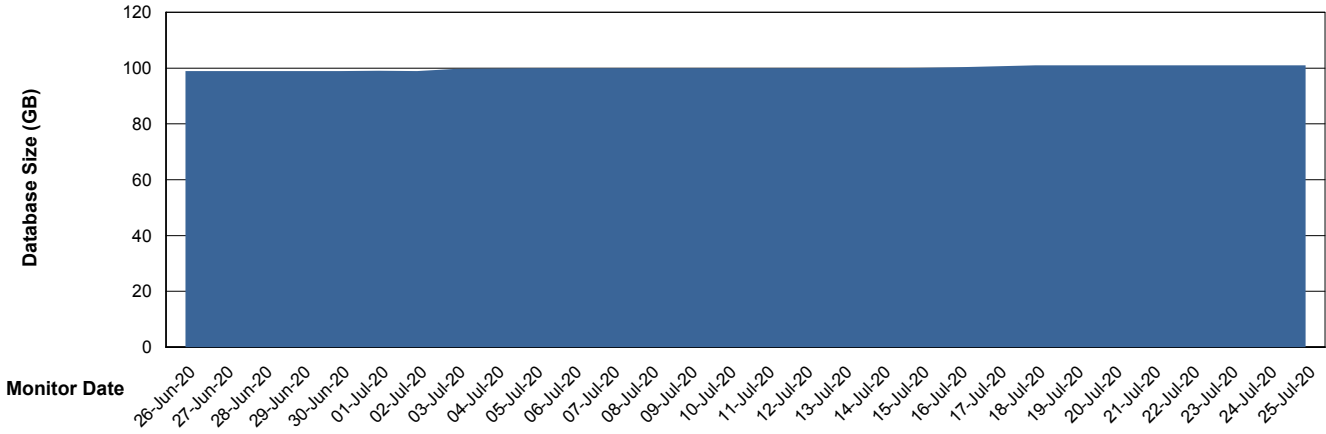

DATABASE SIZE SNGDB_Production

Database growth over last month

Database Tablespace SNGDB_Production

Date	Tablespace Name	Filesize (Gb)	Usedsize (Gb)	Percentage free
25-Jul-20	ABSDATA	40	24	40
	INDX	80	58	28
24-Jul-20	ABSDATA	40	24	40
	INDX	80	58	28
23-Jul-20	ABSDATA	40	24	40
	INDX	80	58	28
22-Jul-20	ABSDATA	40	24	40
	INDX	80	58	28
21-Jul-20	ABSDATA	40	24	40
	INDX	80	58	28
20-Jul-20	ABSDATA	40	24	40
	INDX	80	58	28
19-Jul-20	ABSDATA	40	24	40
	INDX	80	58	28