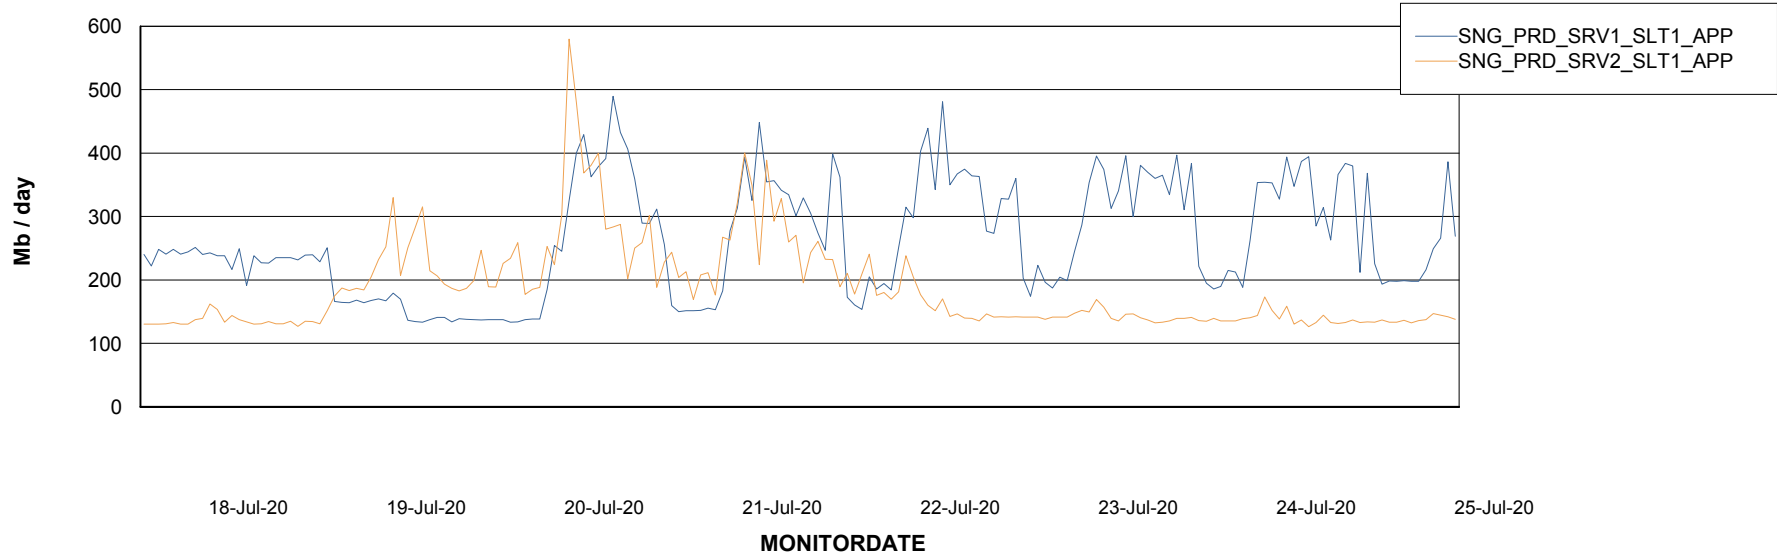

ABSSolute Application Server Services

Avg memory used per ABS Server Service