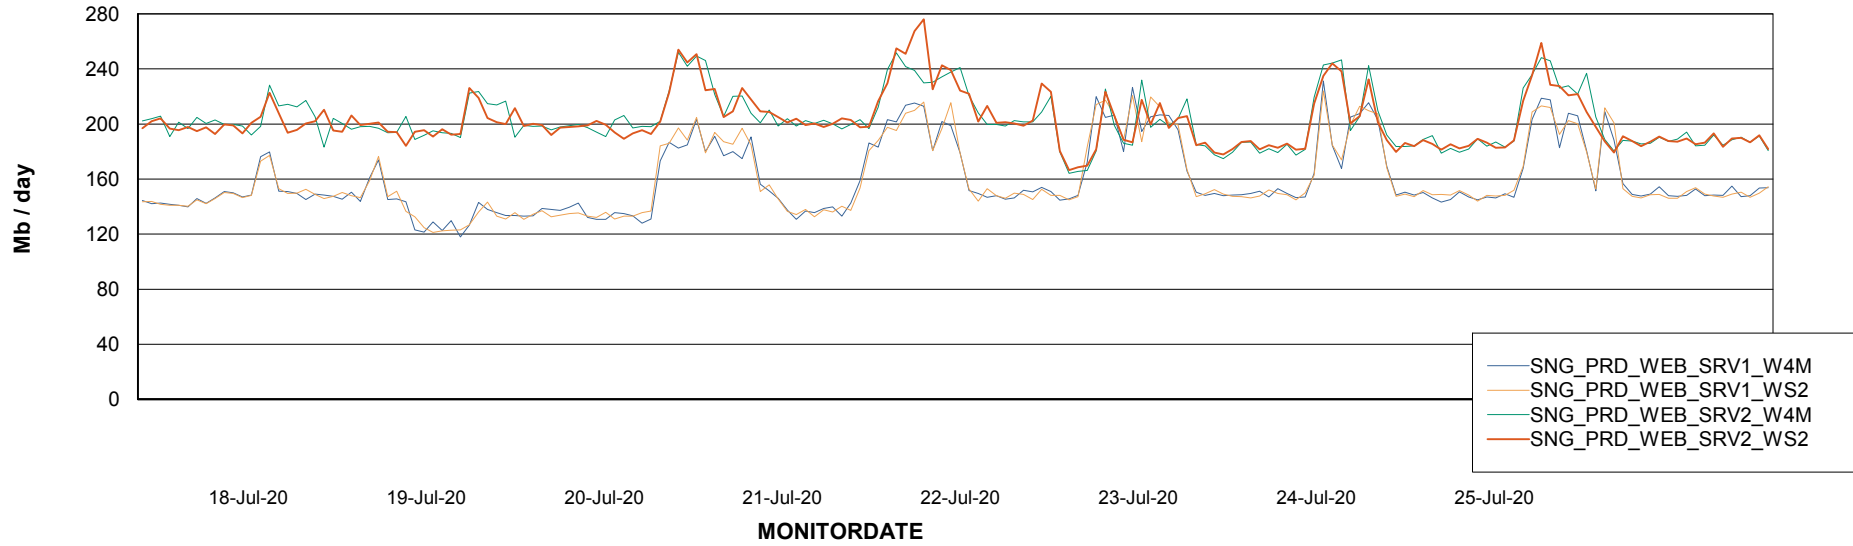

ABSSolute Web Component Services

Avg memory used per ABS Web component