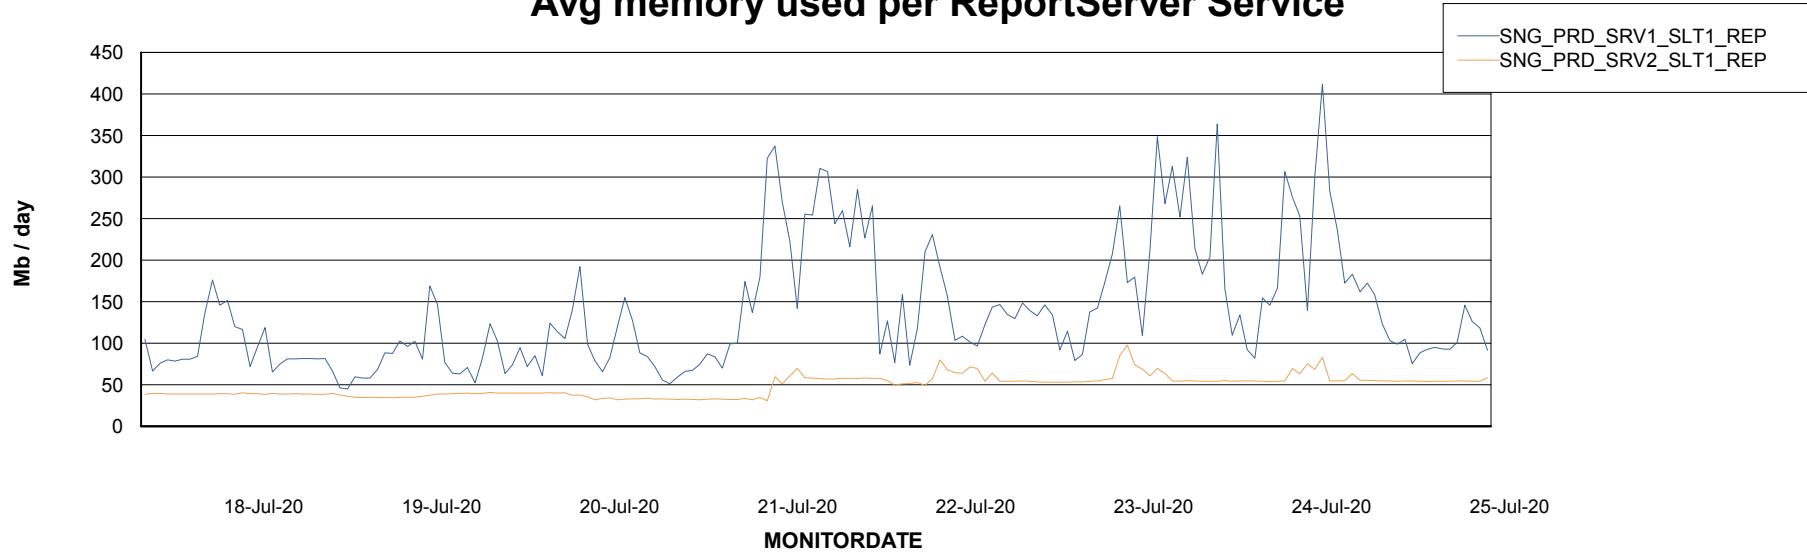

ABSSolute Application ReportServer Services

Avg memory used per ReportServer Service