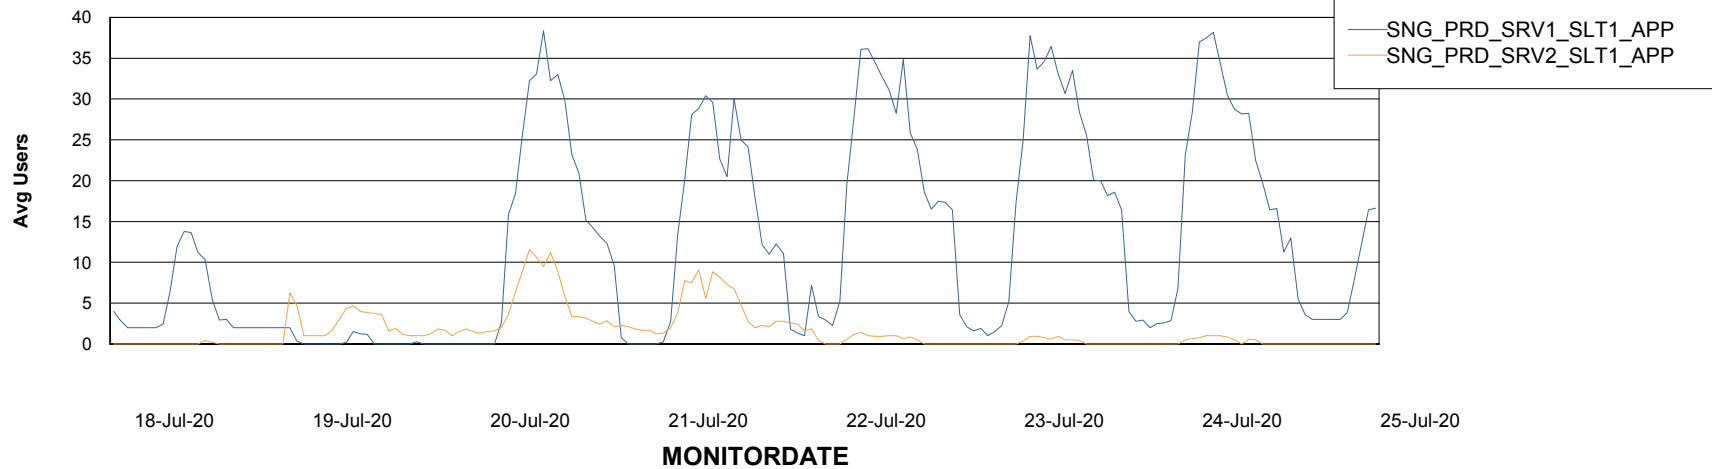

Avg users per day per ABS server