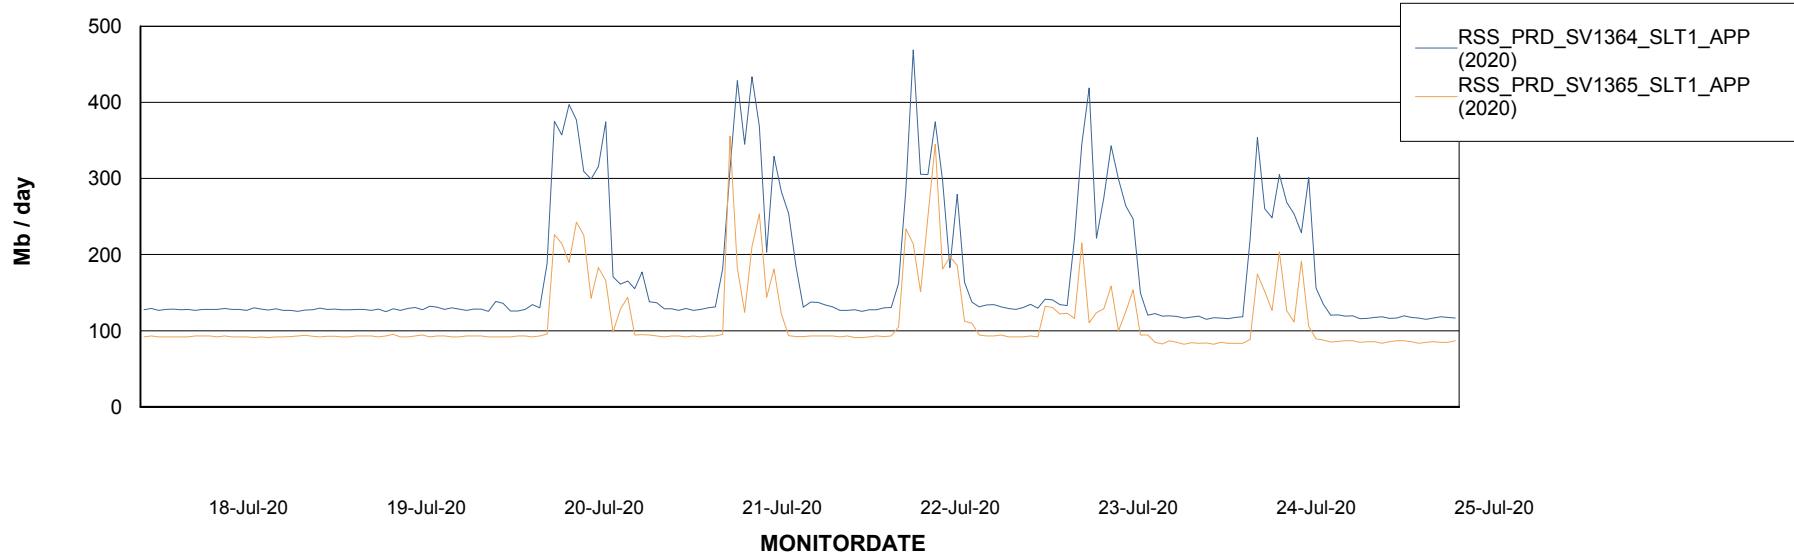

Database Tablespace RSS_DB_Primary (2020)

Date	Tablespace Name	Filesize (Gb)	Usedsize (Gb)	Percentage free
25-Jul-20	ABSDATA	31	19	39
	INDX	30	22	27
24-Jul-20	ABSDATA	31	19	39
	INDX	30	22	27
23-Jul-20	ABSDATA	31	19	39
	INDX	30	22	27
22-Jul-20	ABSDATA	31	19	39
	INDX	30	22	27
21-Jul-20	ABSDATA	31	19	39
	INDX	30	22	27
20-Jul-20	ABSDATA	31	19	39
	INDX	30	22	27
19-Jul-20	ABSDATA	31	19	39
	INDX	30	22	27

Weekly SLA Customer Report

Customer RSS Production
Database ID 52

ABSSolute Application Server Services

Avg memory used per ABS Server Service

Avg users per day per ABS server

Weekly SLA Customer Report

Customer RSS Production
Database ID 52