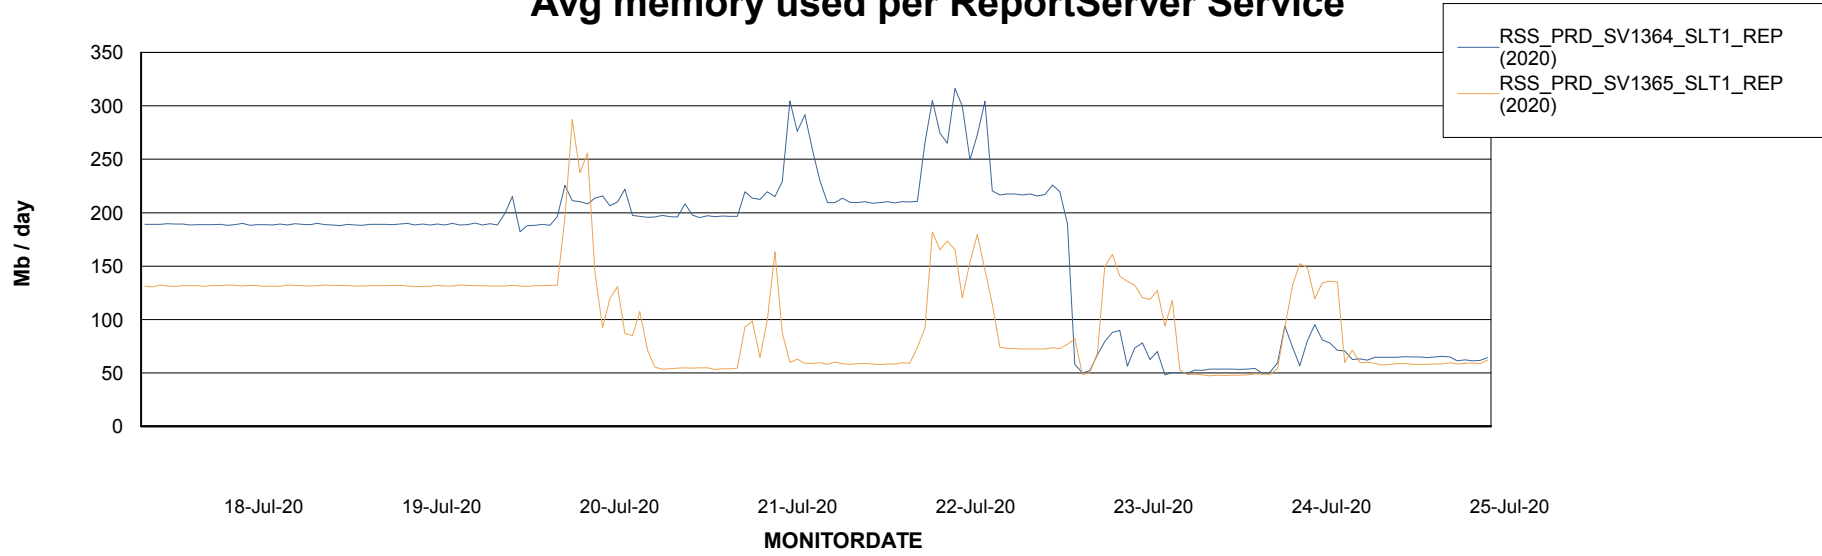

ABSolute Application ReportServer Services

Avg memory used per ReportServer Service