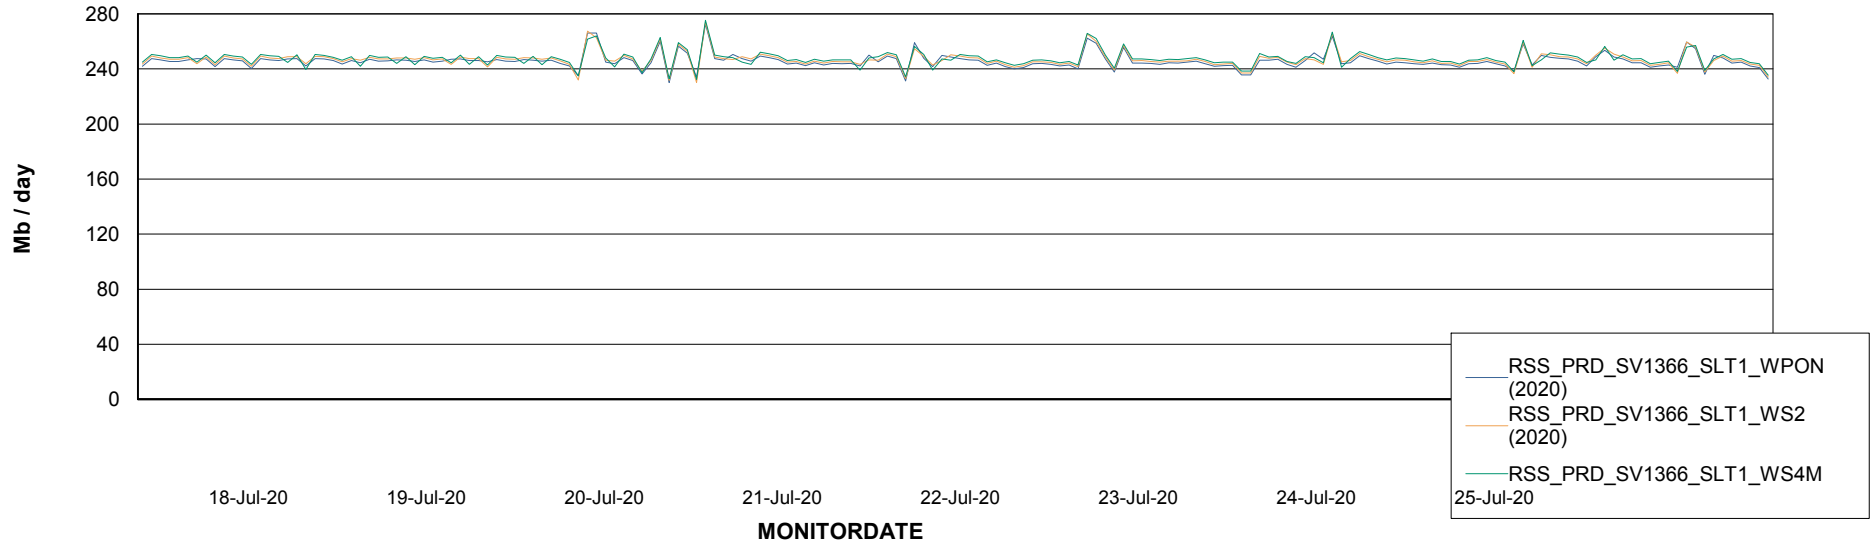

ABSolute Application ReportServer Services

Avg memory used per ReportServer Service

Weekly SLA Customer Report

Customer RSS Production
Database ID 52

ABSSolute Web Component Services

Avg memory used per ABS Web component