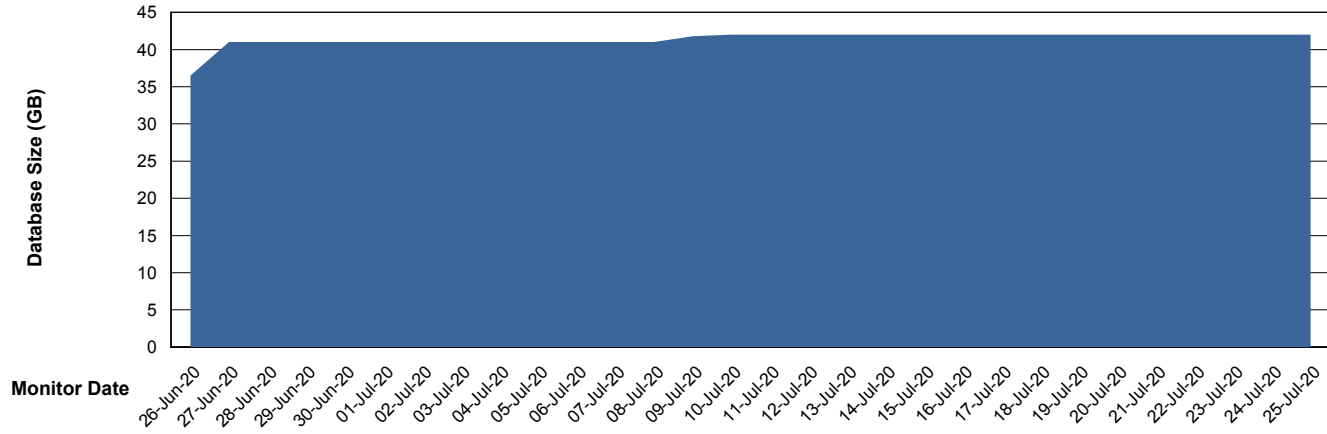

Weekly SLA Customer Report

Customer RSS Production
Database ID 52

Database Performance RSS_DB_Primary (2020)

Weekly SLA Customer Report

Customer RSS Production
Database ID 52

Database Performance RSS_DB_Standby (2020)

Weekly SLA Customer Report

Customer RSS Production
Database ID 52

DATABASE SIZE RSS_DB_Primary (2020)

Database growth over last month

DATABASE SIZE RSSDB_Production

Weekly SLA Customer Report

Customer RSS Production
Database ID 52