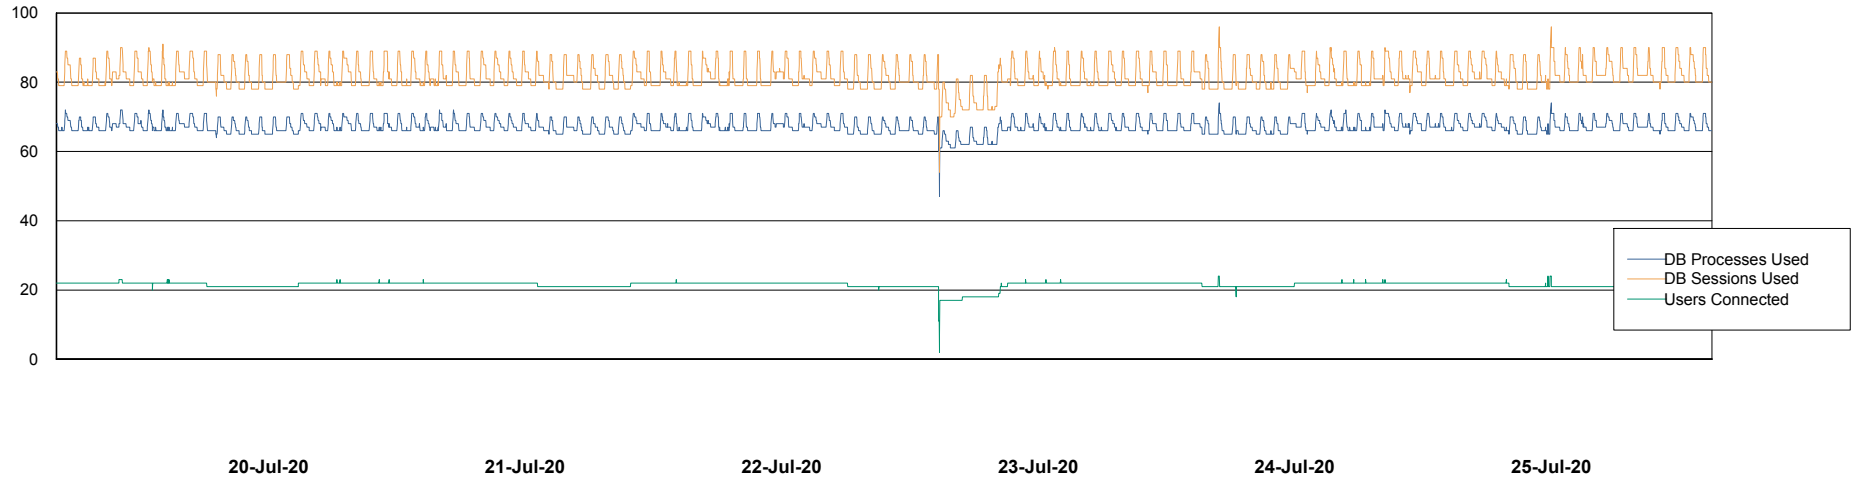

Database Performance RSS_DB_Primary (2020)