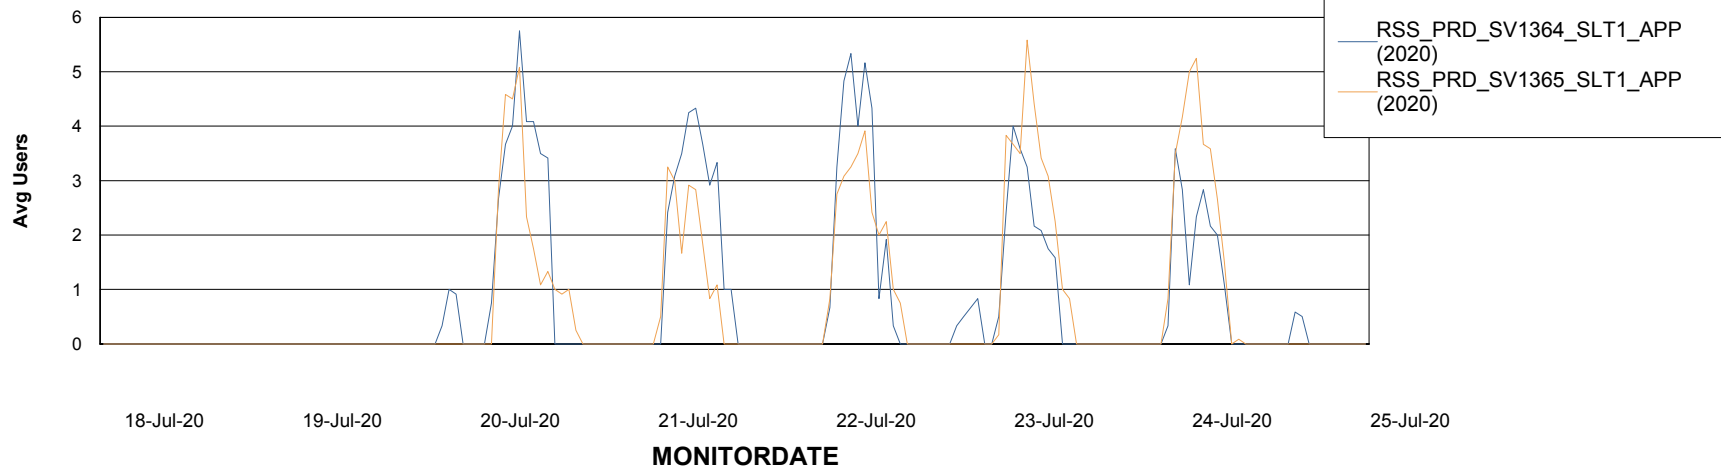

Weekly SLA Customer Report

Customer RSS Production
Database ID 52

ABSSolute Application Server Services

Avg memory used per ABS Server Service

Avg users per day per ABS server

Weekly SLA Customer Report

Customer RSS Production
Database ID 52