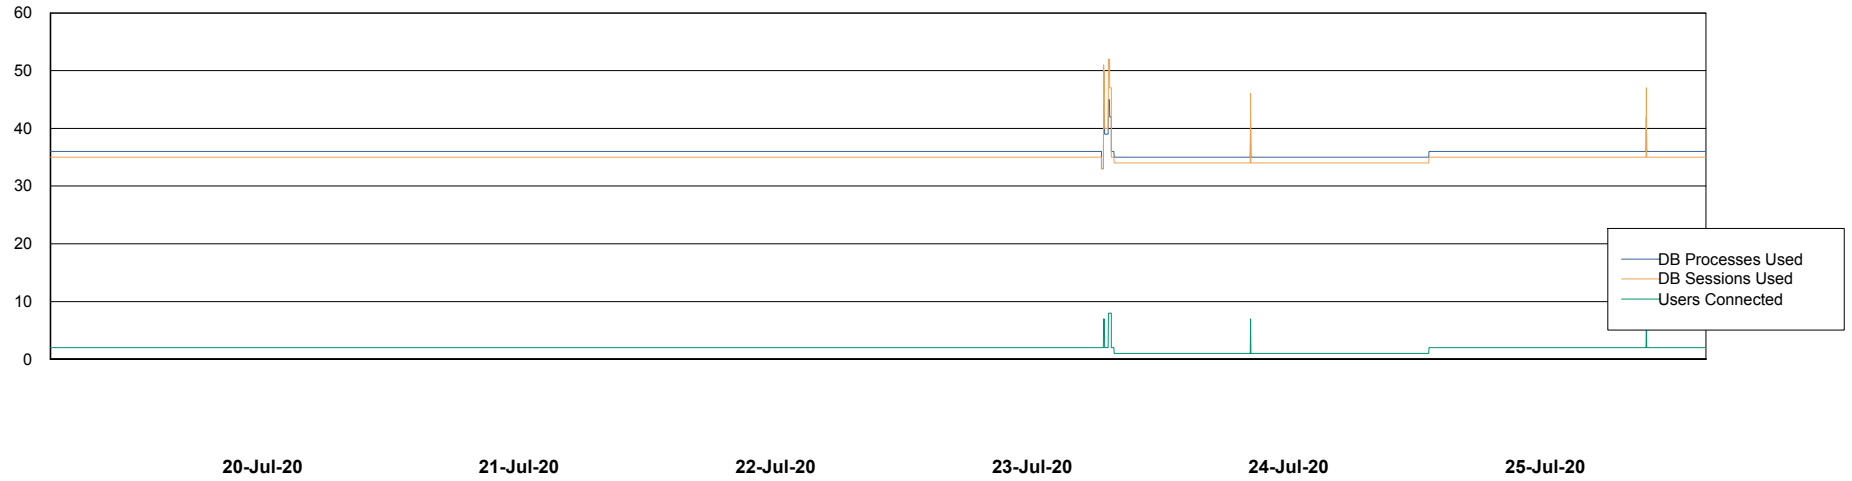

Weekly SLA Customer Report

Customer RSS Production
Database ID 52

Database Performance RSS_DB_Primary (2020)

Weekly SLA Customer Report

Customer RSS Production
Database ID 52

Database Performance RSS_DB_Standby (2020)