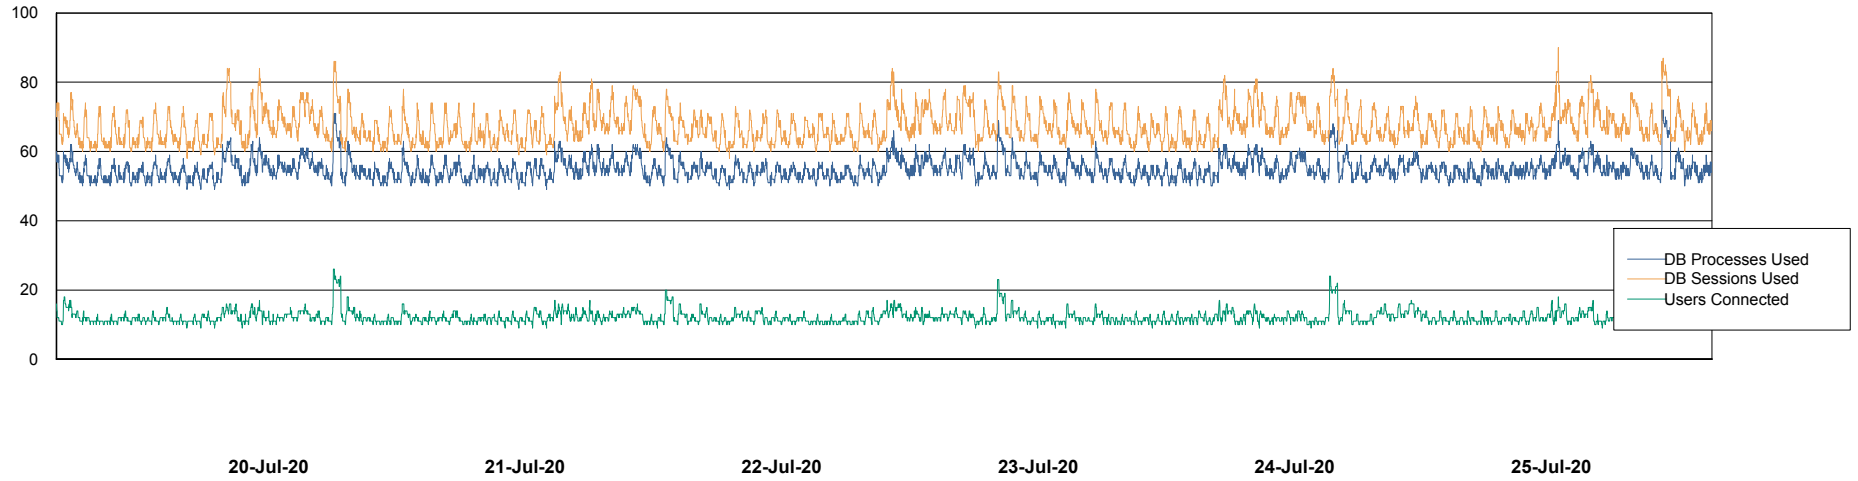

Database Performance PHS_BI_DB (new 2019)