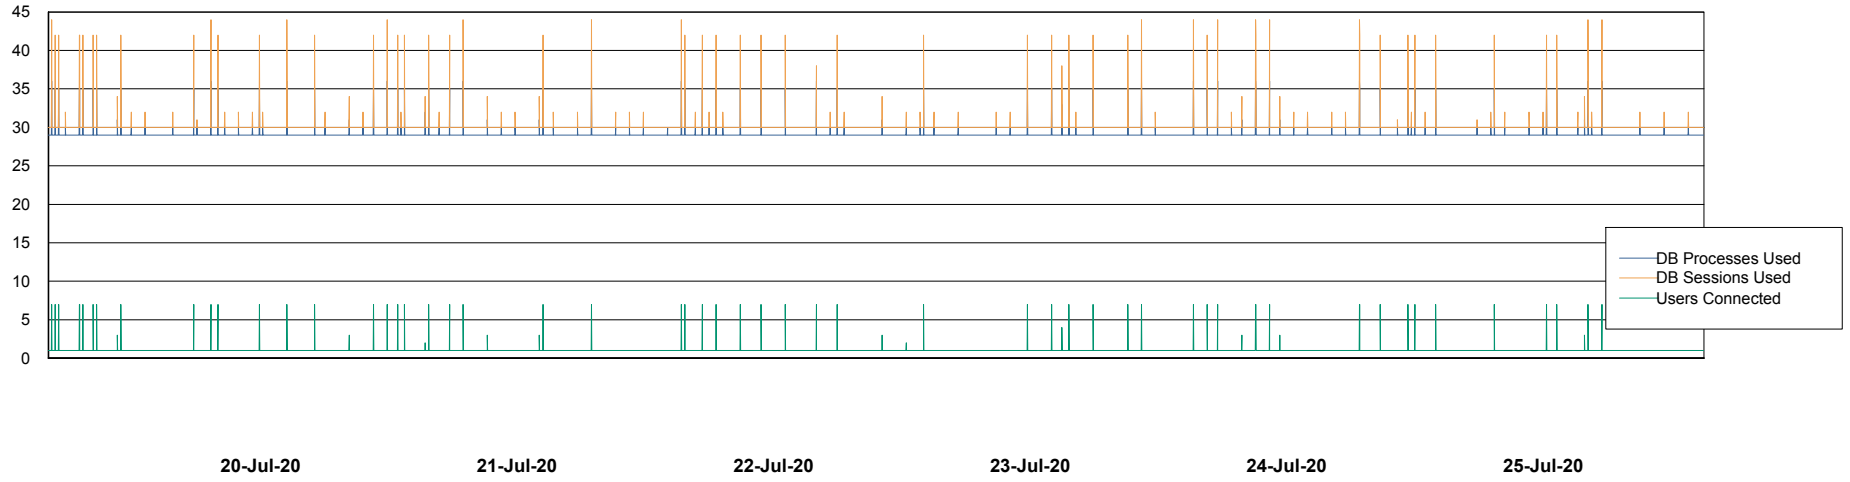

Database Performance PHSDB_Standby