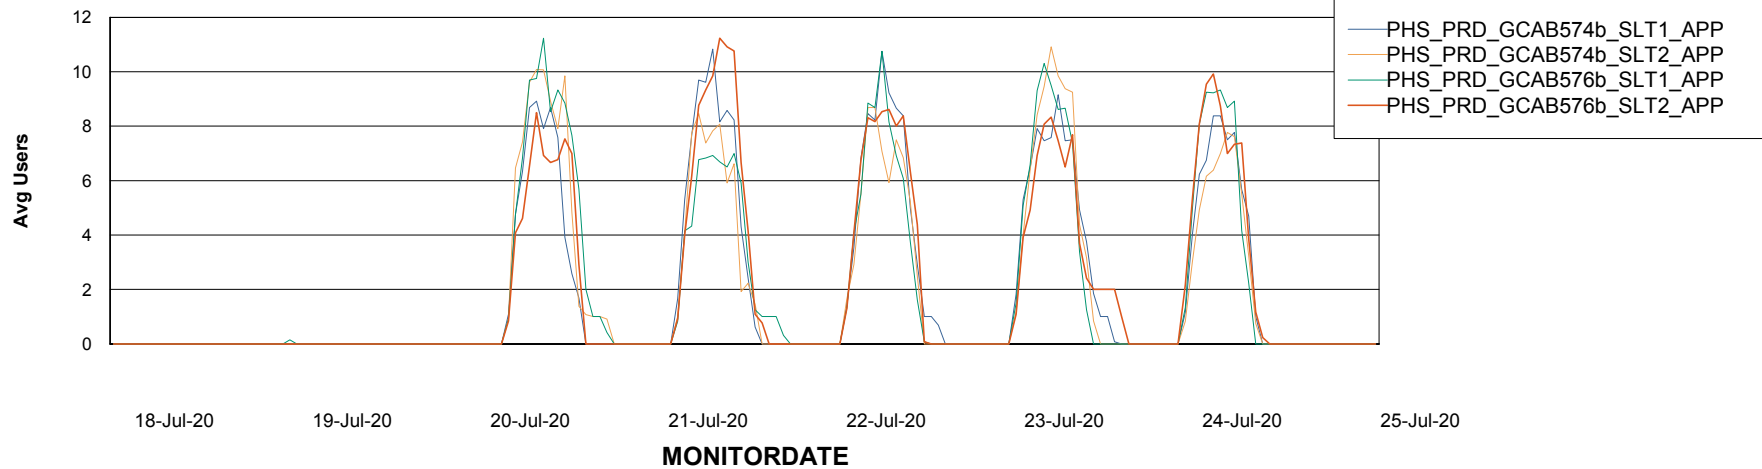

Avg users per day per ABS server