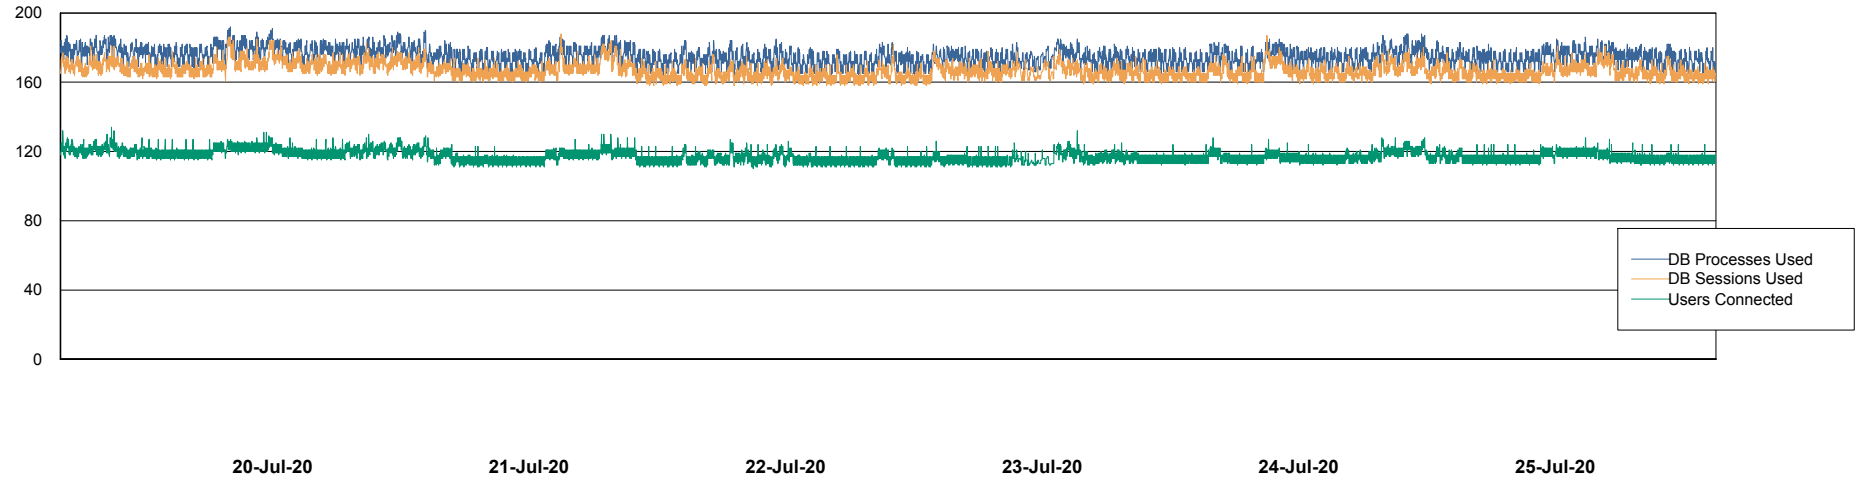

Weekly SLA Customer Report

Customer PHS_Production
Database ID 47

Database Performance PHS_BI_DB (new 2019)

Weekly SLA Customer Report

Customer PHS_Production
Database ID 47

Database Performance PHSDB_Production