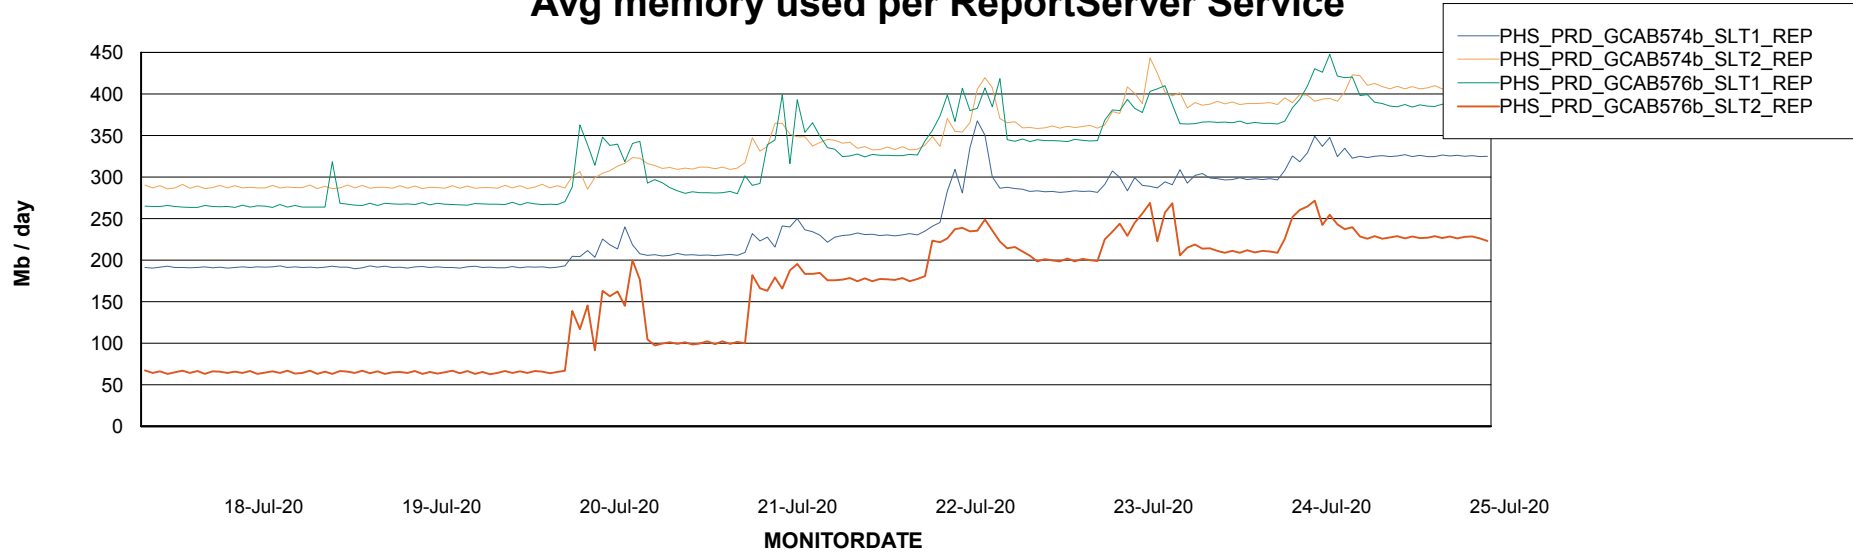

Avg memory used per ABS Server Service

Avg users per day per ABS server

Weekly SLA Customer Report

Customer PHS_Production
Database ID 47

ABSSolute Application ReportServer Services

Avg memory used per ReportServer Service