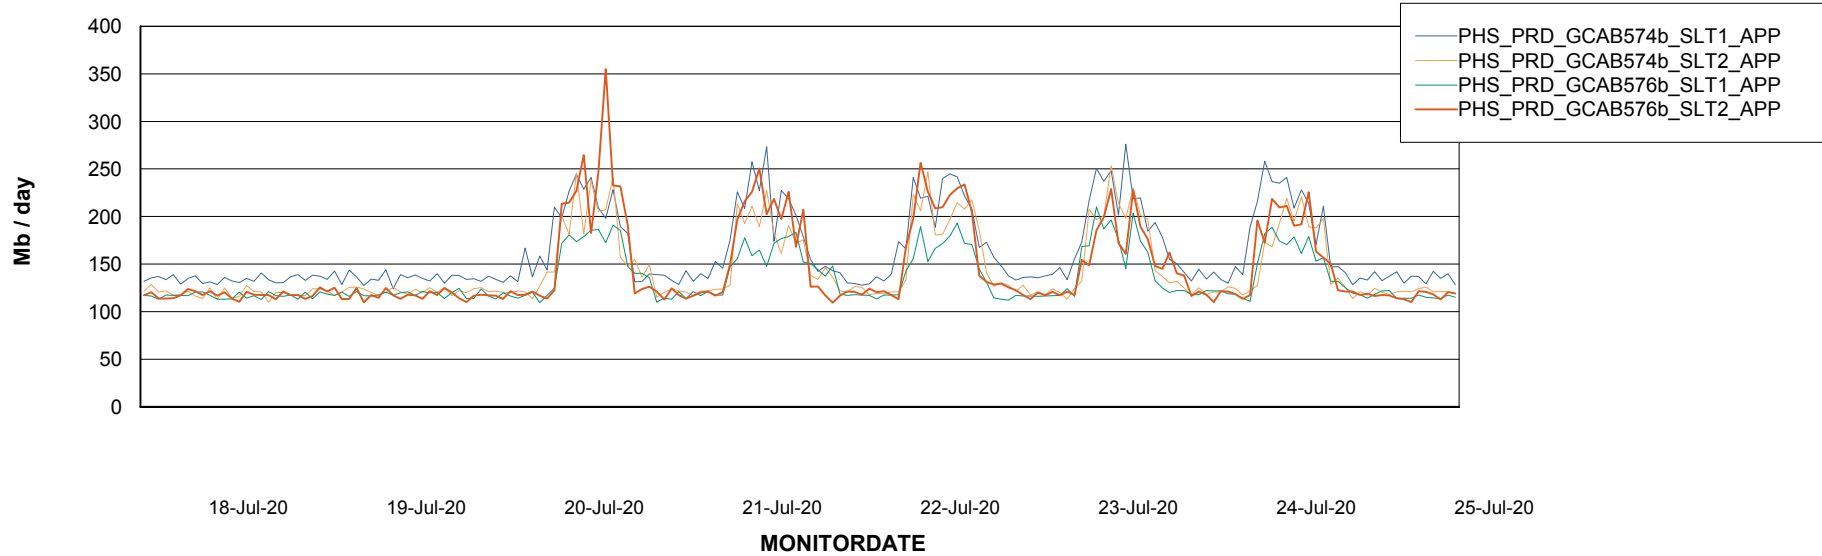

ABSSolute Application Server Services

Avg memory used per ABS Server Service