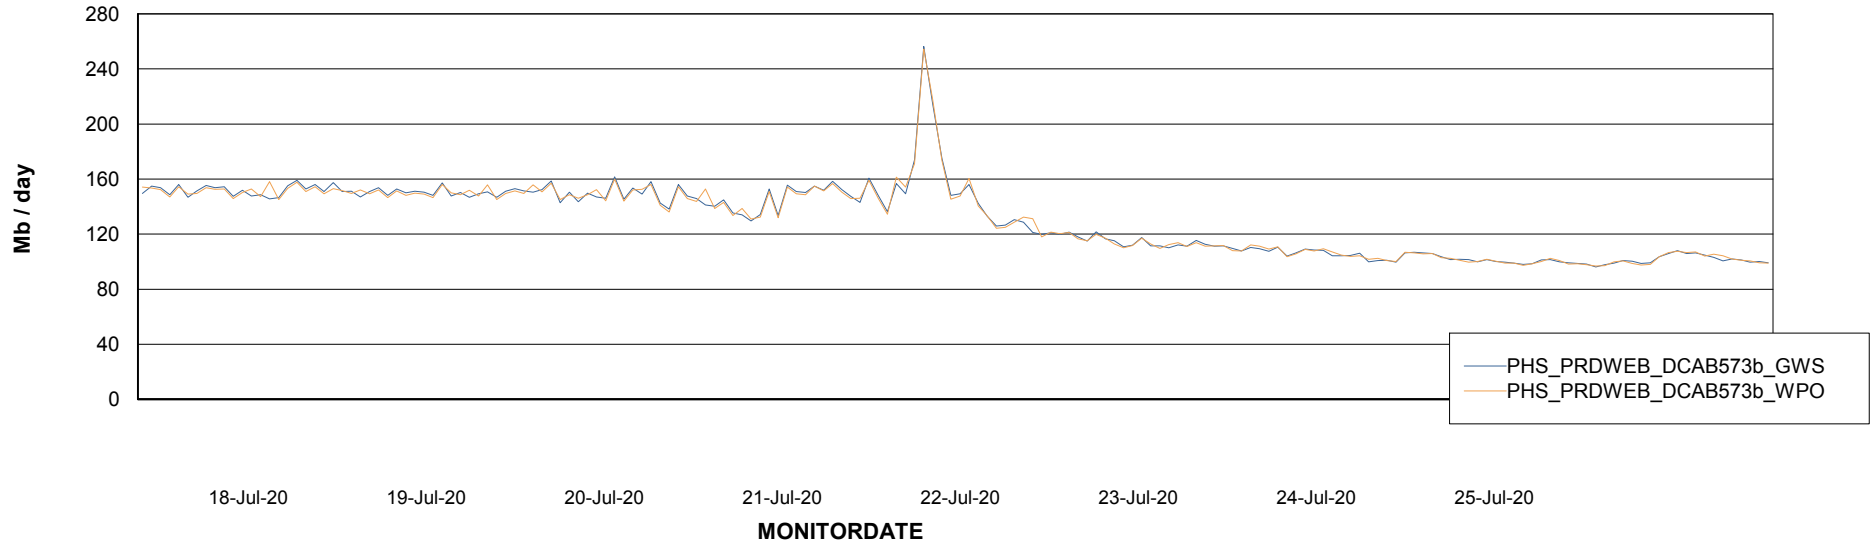

ABSSolute Web Component Services

Avg memory used per ABS Web component