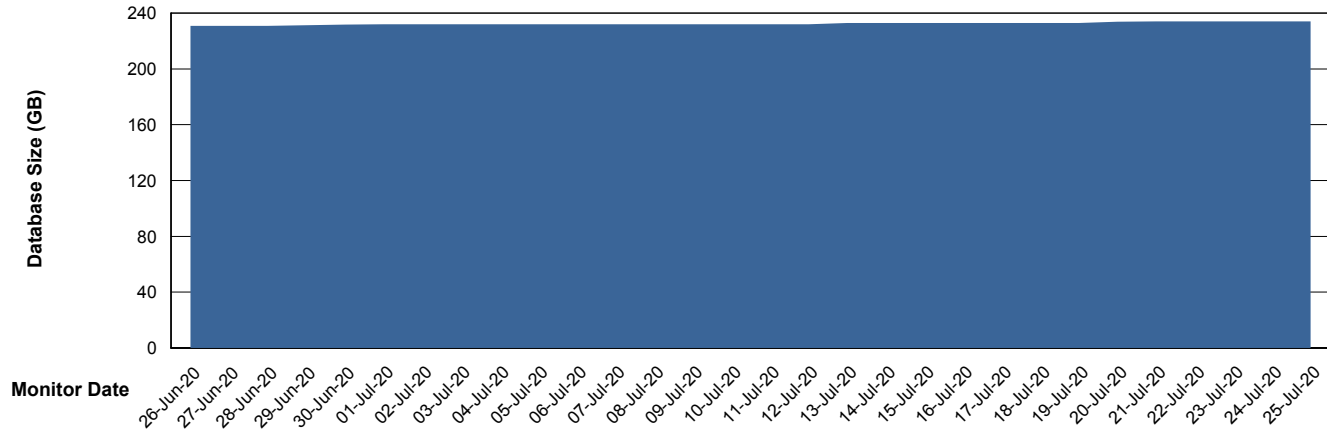

DATABASE SIZE PHSDB_Production

Database growth over last month