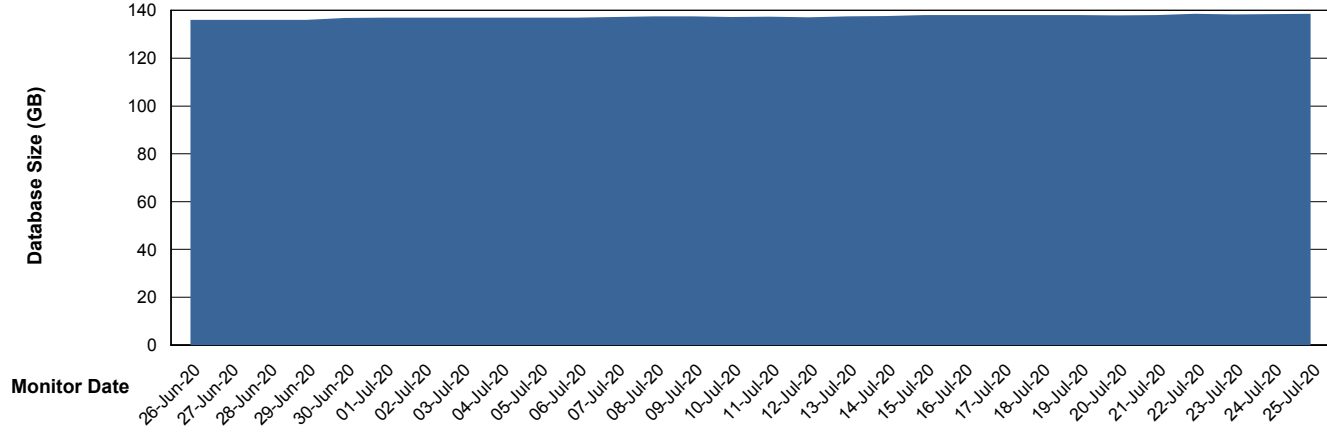

Weekly SLA Customer Report

Customer PHS_Production
Database ID 47

Database Performance PHS_BI_DB (new 2019)

Weekly SLA Customer Report

Customer PHS_Production
Database ID 47

Database Performance PHSDB_Production

Weekly SLA Customer Report

Customer PHS_Production
Database ID 47

Database Performance PHSDB_Standby

Weekly SLA Customer Report

Customer PHS_Production
Database ID 47

DATABASE SIZE PHS_BI_DB (new 2019)

Database growth over last month