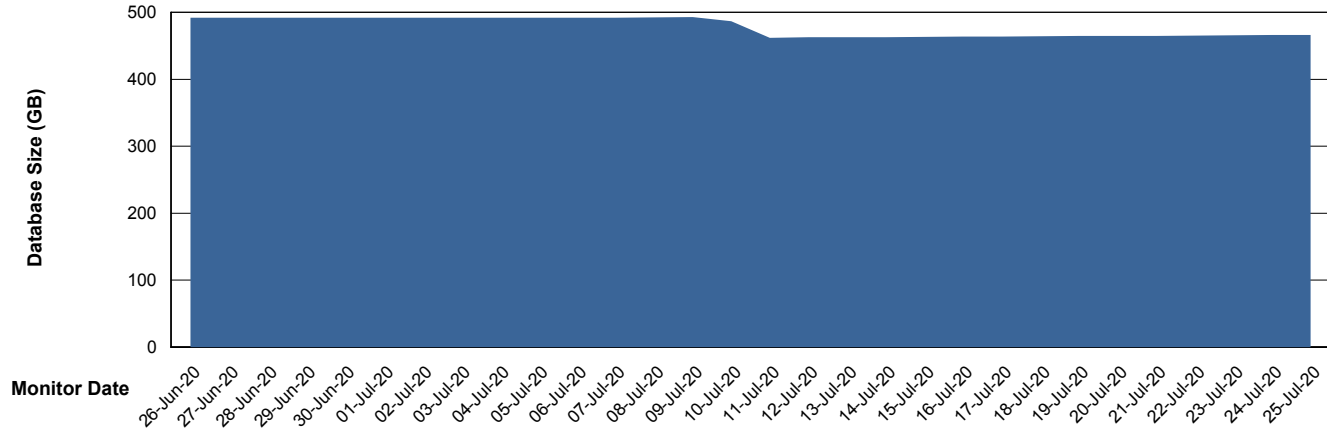

DATABASE SIZE PCODB_Production

Database growth over last month

Database Tablespace PCODB_Production

Date	Tablespace Name	Filesize (Gb)	Usedsize (Gb)	Percentage free
25-Jul-20	ABSDATA	238	193	19
	INDX	329	268	19
24-Jul-20	ABSDATA	238	193	19
	INDX	329	268	19
23-Jul-20	ABSDATA	238	193	19
	INDX	329	268	19
22-Jul-20	ABSDATA	238	193	19
	INDX	329	268	19
21-Jul-20	ABSDATA	238	193	19
	INDX	329	268	19
20-Jul-20	ABSDATA	238	193	19
	INDX	329	268	19
19-Jul-20	ABSDATA	238	193	19
	INDX	329	268	19