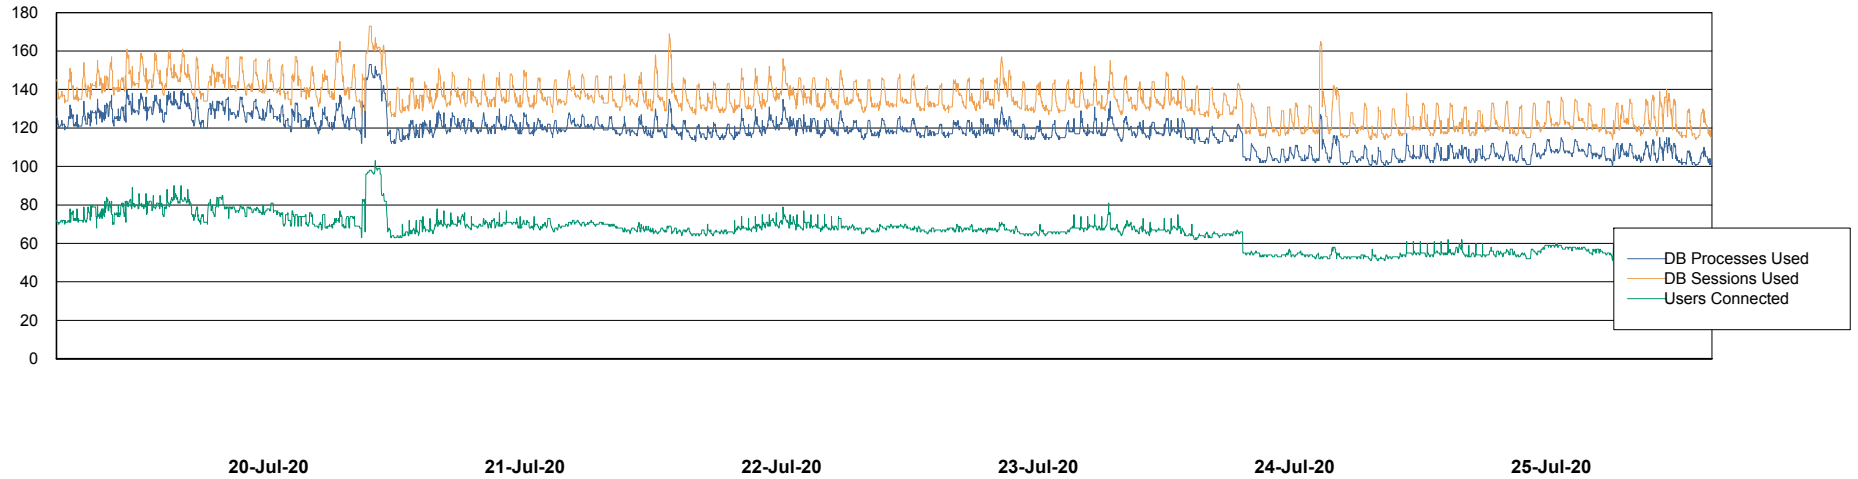

Database Performance PCODB_Production