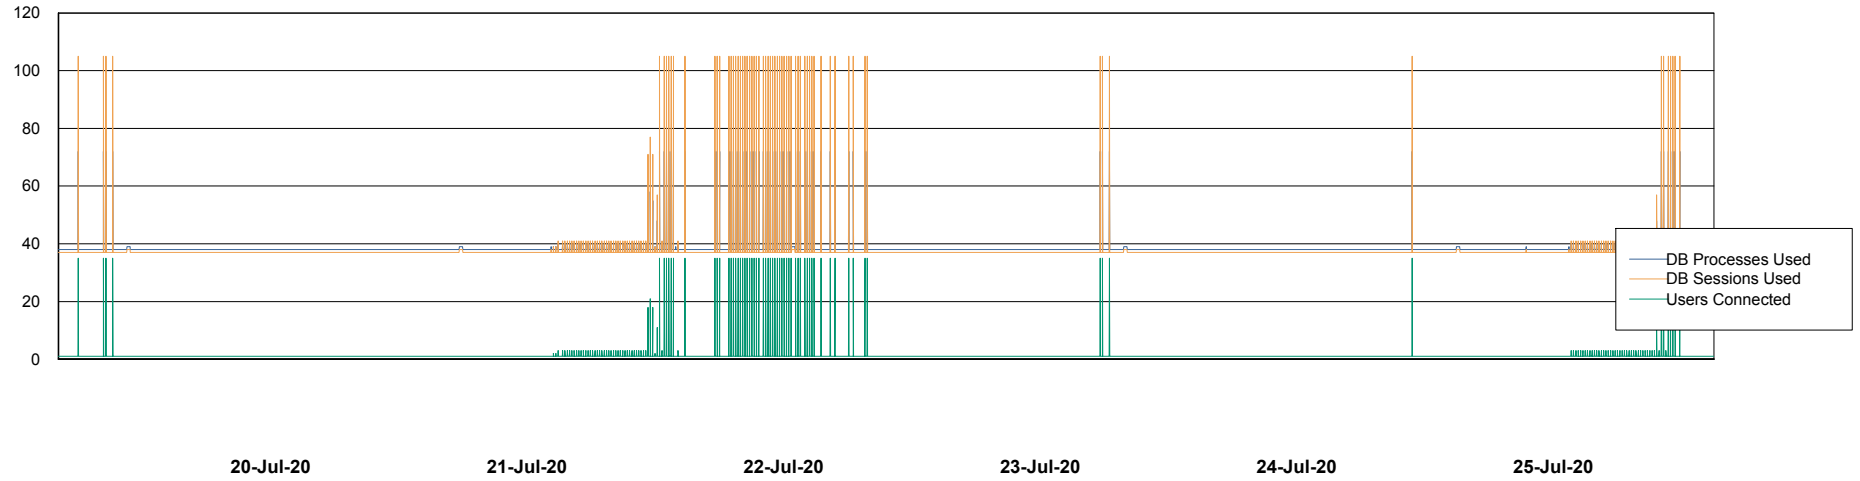

Database Performance NIXDB_Standby