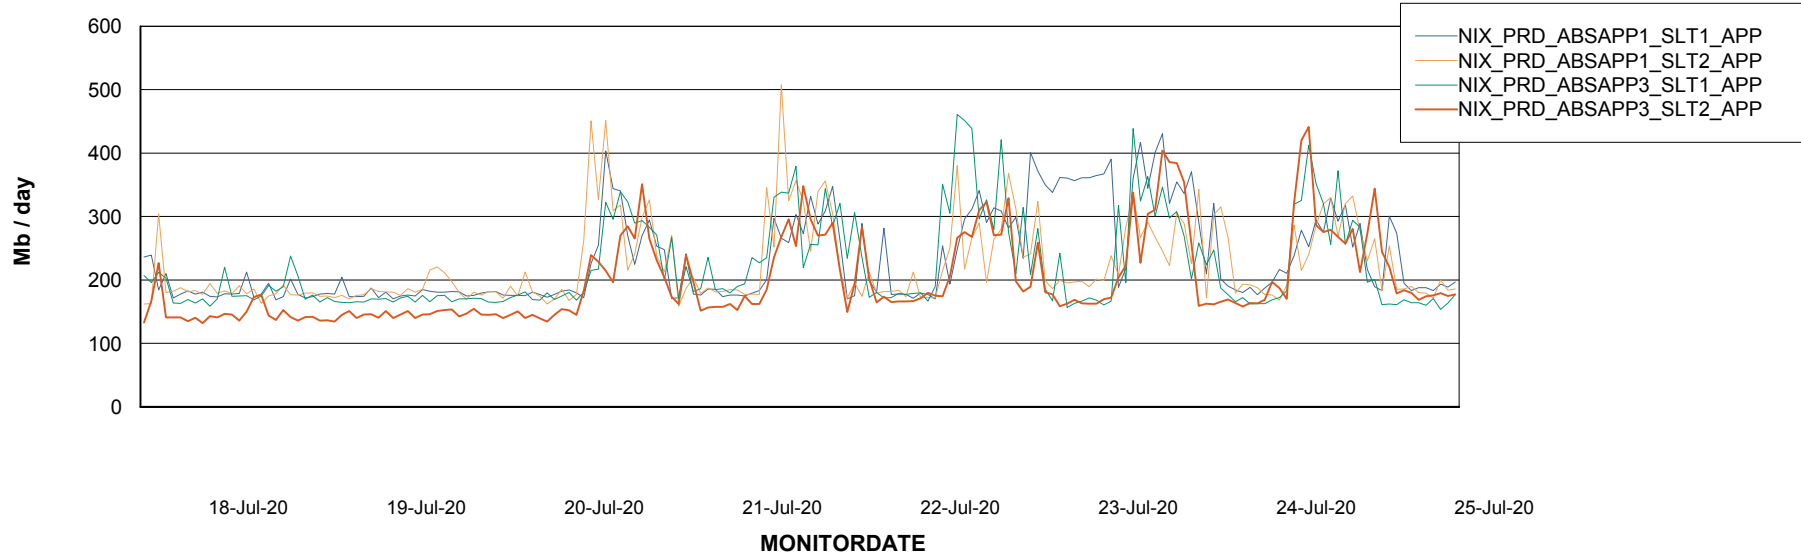

Standby Database Health NIX_Production

Recovery lag for last 7 days

Weekly SLA Customer Report

Customer NIX_Production
Database ID 51

ABSSolute Application Server Services

Avg memory used per ABS Server Service