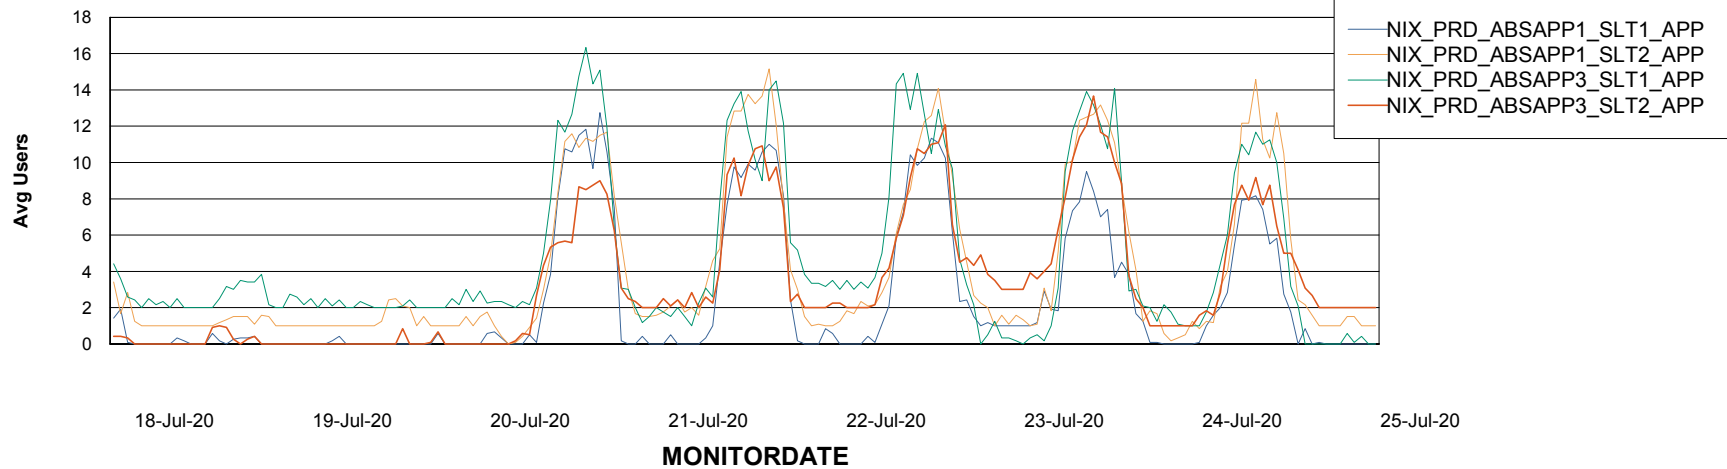

Avg users per day per ABS server