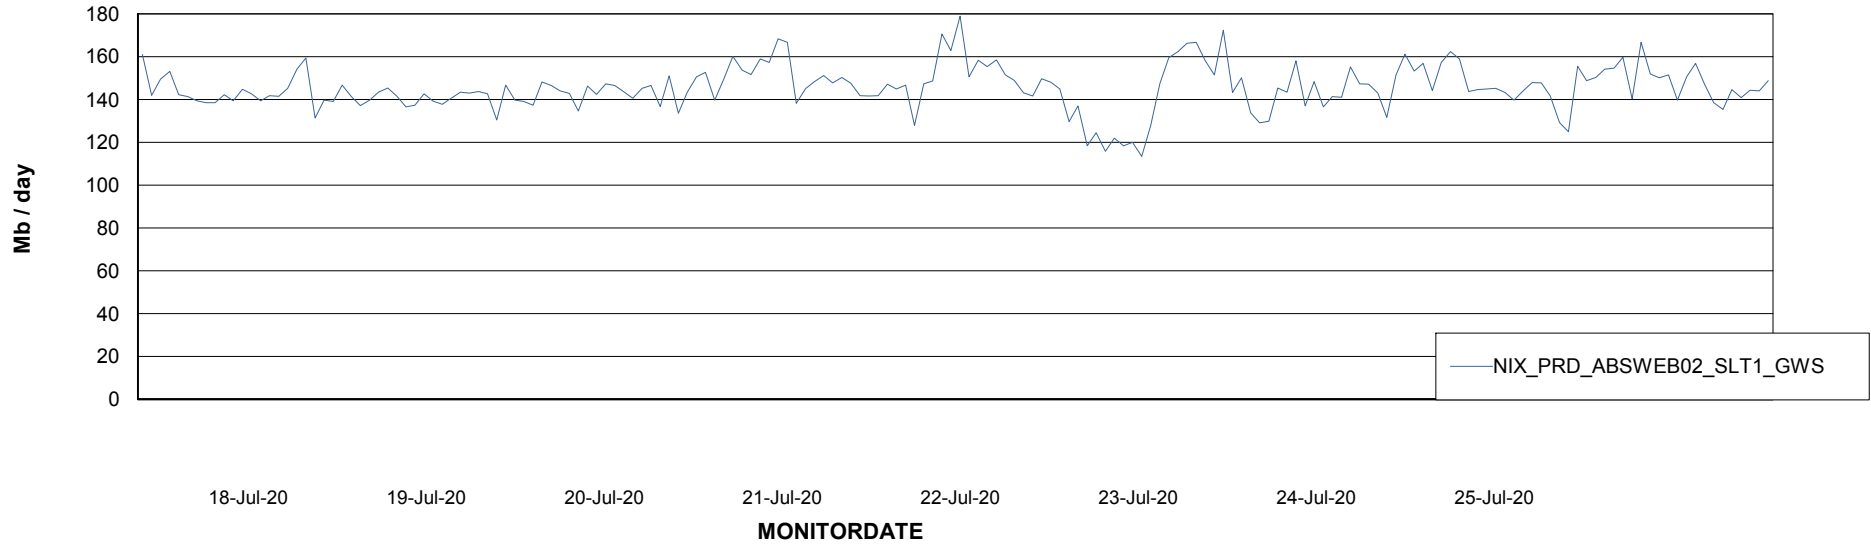

ABSSolute Web Component Services

Avg memory used per ABS Web component