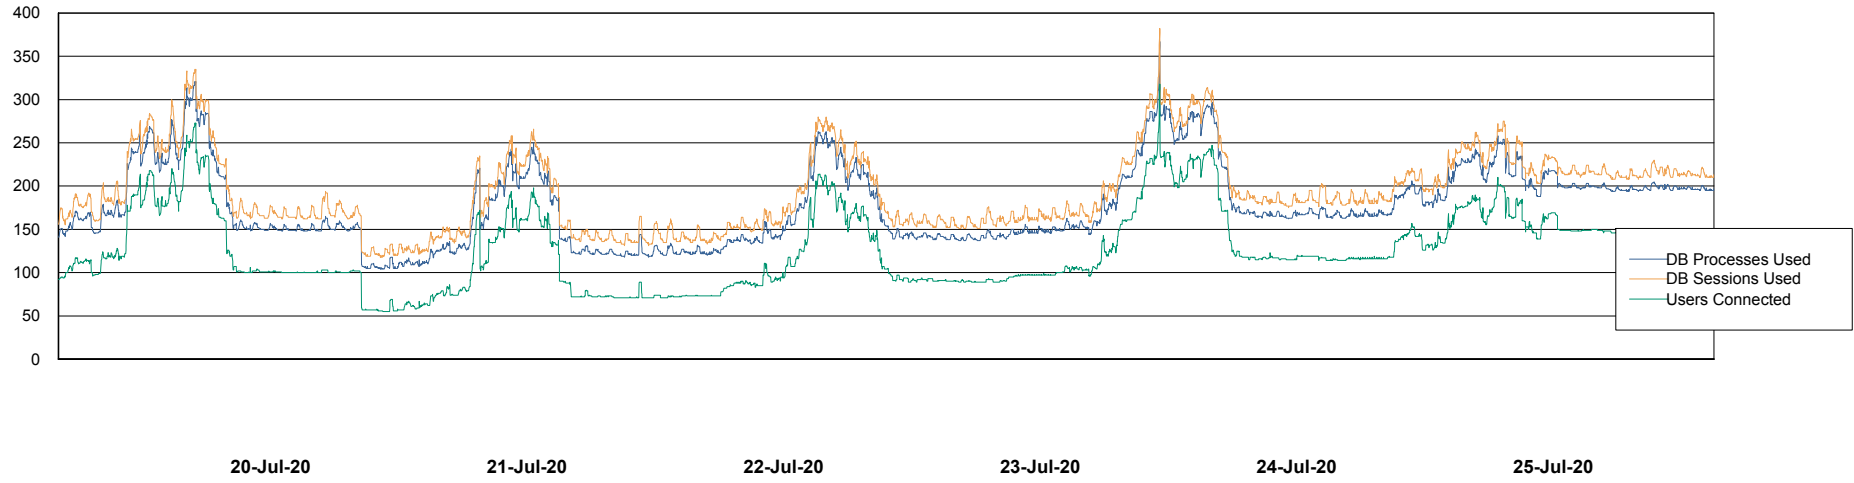

Weekly SLA Customer Report

Customer NIX_Production
Database ID 51

Database Performance NIXDB_BI

Weekly SLA Customer Report

Customer NIX_Production
Database ID 51

Database Performance NIXDB_Production

Weekly SLA Customer Report