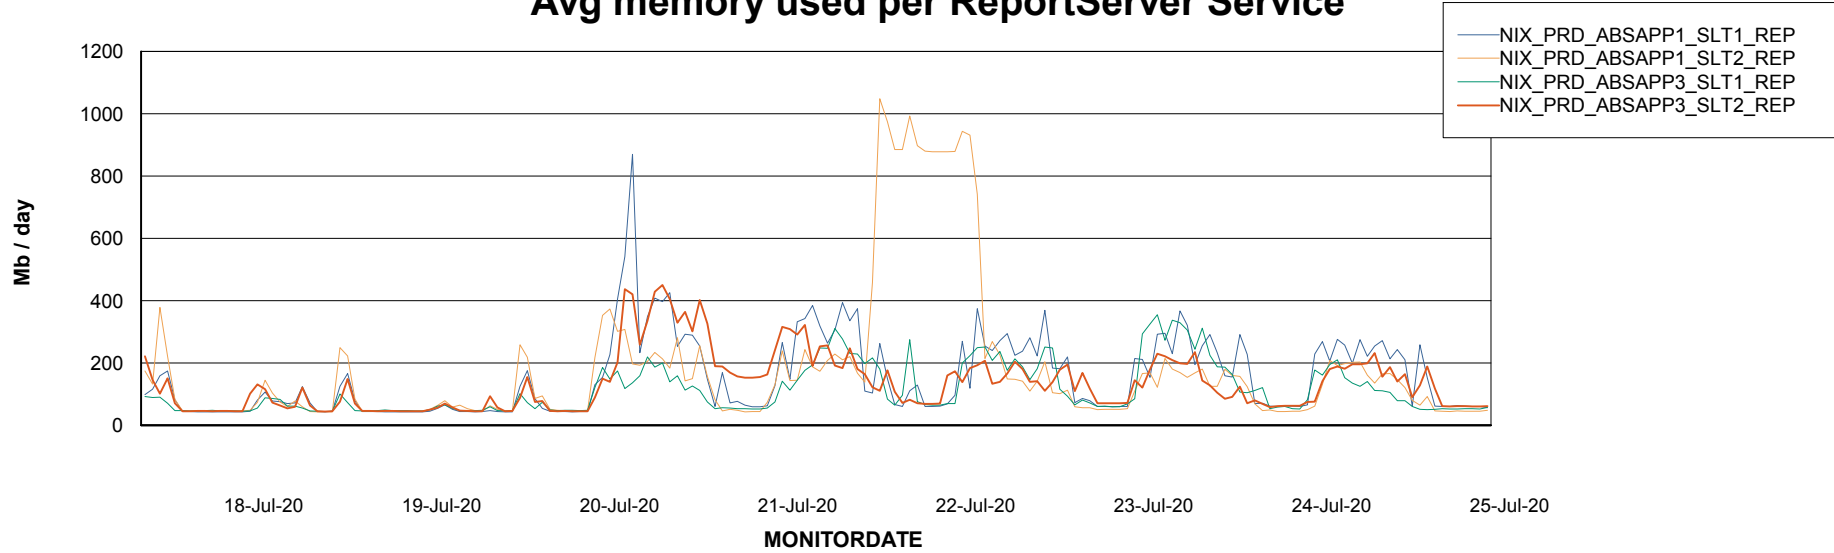

Avg users per day per ABS server

Weekly SLA Customer Report

Customer NIX_Production
Database ID 51

ABSSolute Application ReportServer Services

Avg memory used per ReportServer Service

Weekly SLA Customer Report