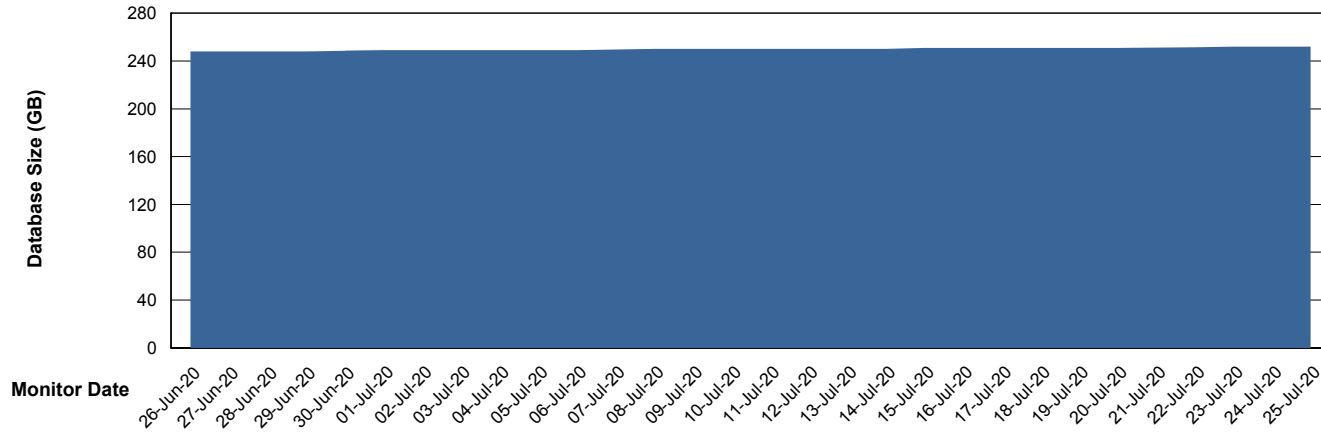

Weekly SLA Customer Report

Customer NIX_Production
Database ID 51

Database Performance NIXDB_BI

Weekly SLA Customer Report

Customer NIX_Production
Database ID 51

Database Performance NIXDB_Production

Weekly SLA Customer Report

Customer NIX_Production
Database ID 51

Database Performance NIXDB_Standby

Weekly SLA Customer Report

Customer NIX_Production
Database ID 51

DATABASE SIZE NIXDB_BI

Database growth over last month

DATABASE SIZE NIXDB_Production

Database growth over last month

Weekly SLA Customer Report

Customer NIX_Production
Database ID 51

Database Tablespace NIXDB_BI

Date	Tablespace Name	Filesize (Gb)	Usedsize (Gb)	Percentage free
25-Jul-20	ABSDATA	84	68	19
	INDX	88	71	19
24-Jul-20	ABSDATA	84	68	19
	INDX	88	71	19
23-Jul-20	ABSDATA	84	68	19
	INDX	88	71	19
22-Jul-20	ABSDATA	84	68	19
	INDX	88	71	19
21-Jul-20	ABSDATA	84	68	19
	INDX	88	71	19
20-Jul-20	ABSDATA	84	68	19
	INDX	88	71	19
19-Jul-20	ABSDATA	84	68	19
	INDX	88	71	19