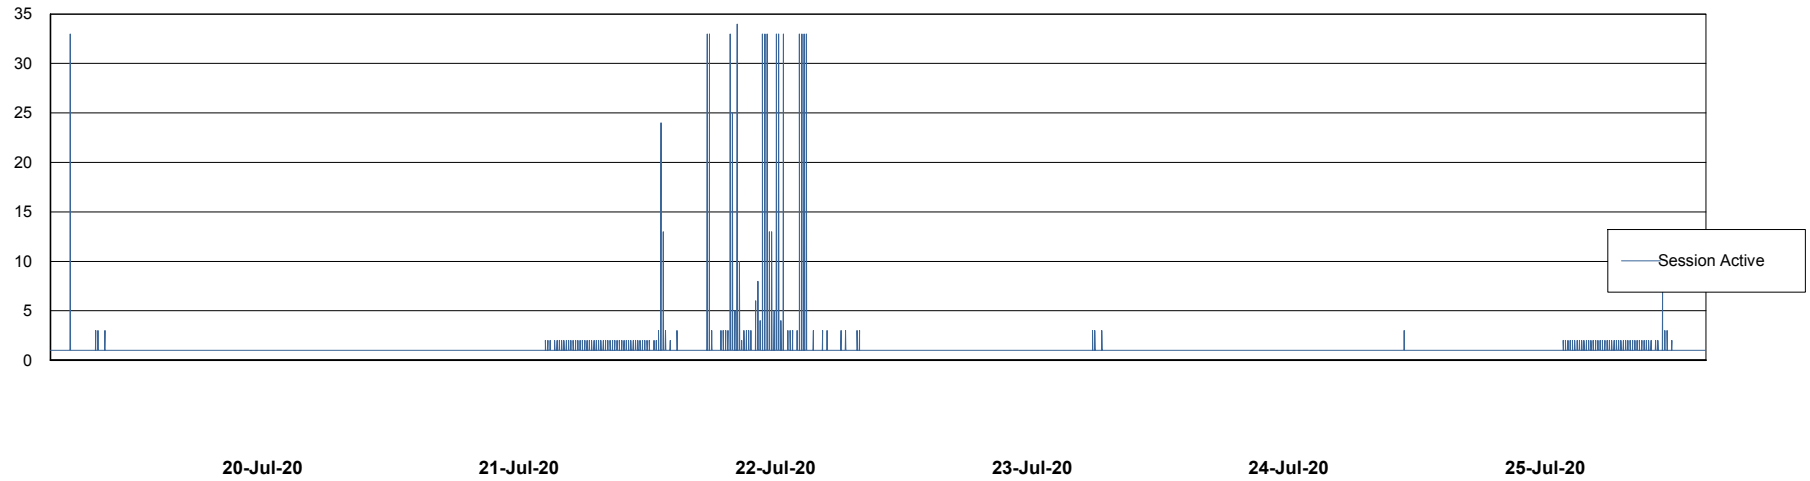

Database Performance NIXDB_Standby