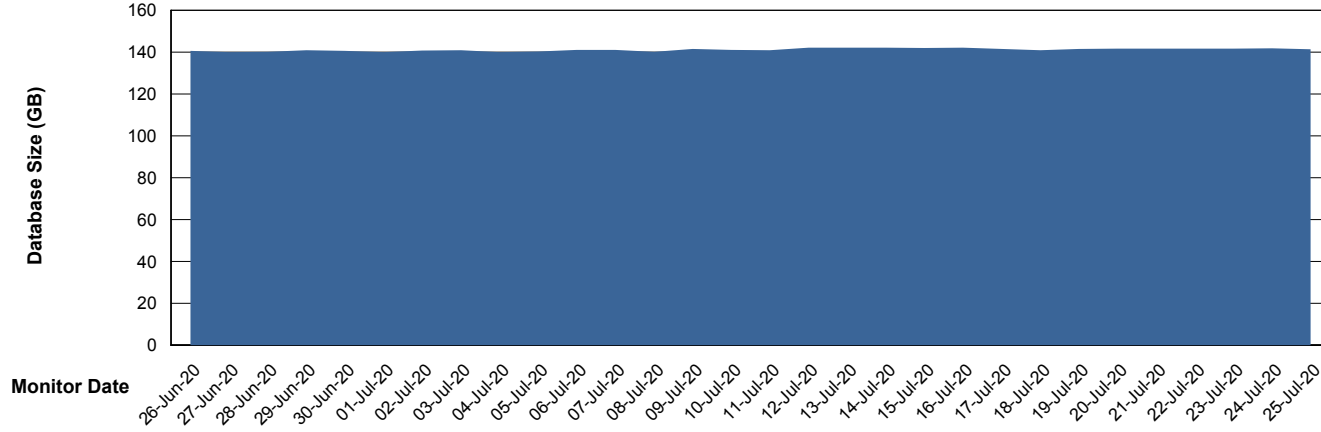

Weekly SLA Customer Report

Customer NIX_Production
Database ID 51

Database Performance NIXDB_BI

Weekly SLA Customer Report

Customer NIX_Production
Database ID 51

Database Performance NIXDB_Production

Weekly SLA Customer Report

Customer NIX_Production
Database ID 51

Database Performance NIXDB_Standby

Weekly SLA Customer Report

Customer NIX_Production
Database ID 51

DATABASE SIZE NIXDB_BI

Database growth over last month

DATABASE SIZE NIXDB_Production

Database growth over last month

Weekly SLA Customer Report

Customer NIX_Production
Database ID 51

Database Tablespace NIXDB_BI

Date	Tablespace Name	Filesize (Gb)	Usedsize (Gb)	Percentage free
25-Jul-20	ABSDATA	84	68	19
	INDX	88	71	19
24-Jul-20	ABSDATA	84	68	19
	INDX	88	71	19
23-Jul-20	ABSDATA	84	68	19
	INDX	88	71	19
22-Jul-20	ABSDATA	84	68	19
	INDX	88	71	19
21-Jul-20	ABSDATA	84	68	19
	INDX	88	71	19
20-Jul-20	ABSDATA	84	68	19
	INDX	88	71	19
19-Jul-20	ABSDATA	84	68	19
	INDX	88	71	19