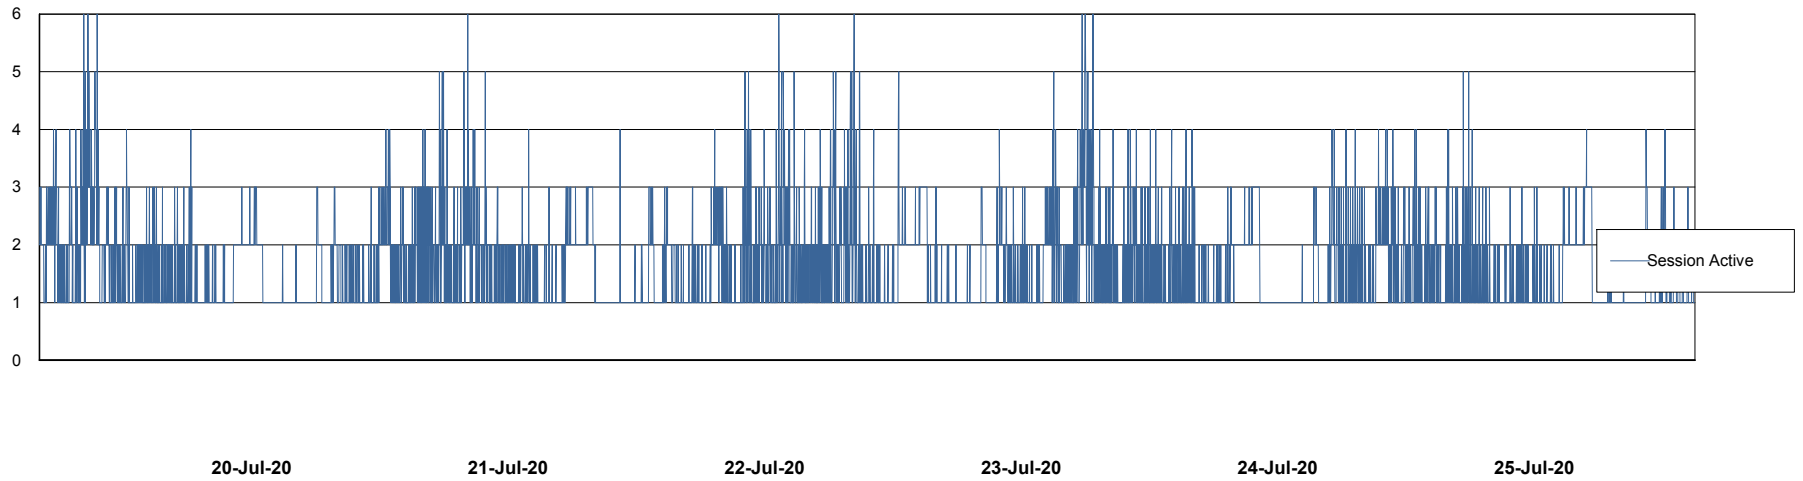

Weekly SLA Customer Report

Customer NIX_Production
Database ID 51

Database Performance NIXDB_BI

Weekly SLA Customer Report

Customer NIX_Production
Database ID 51

Database Performance NIXDB_Production

Weekly SLA Customer Report