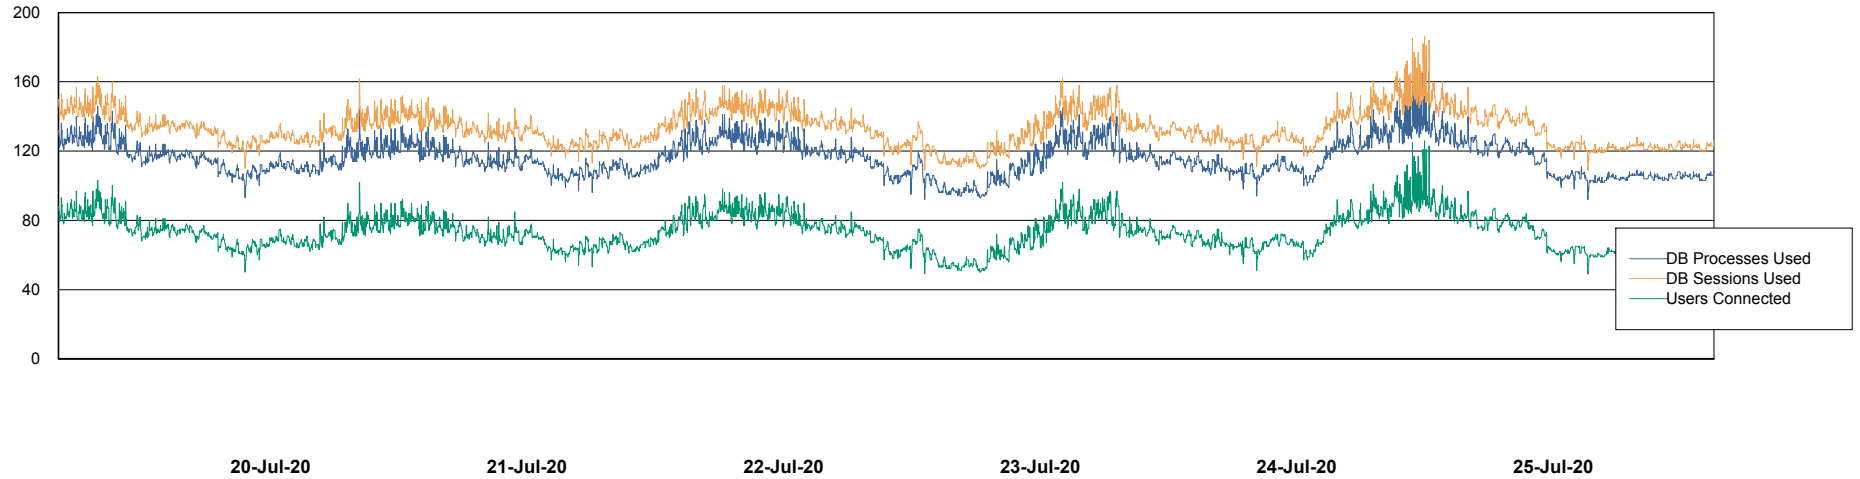

Database Performance LSS_ABSME_DB_LIODA4