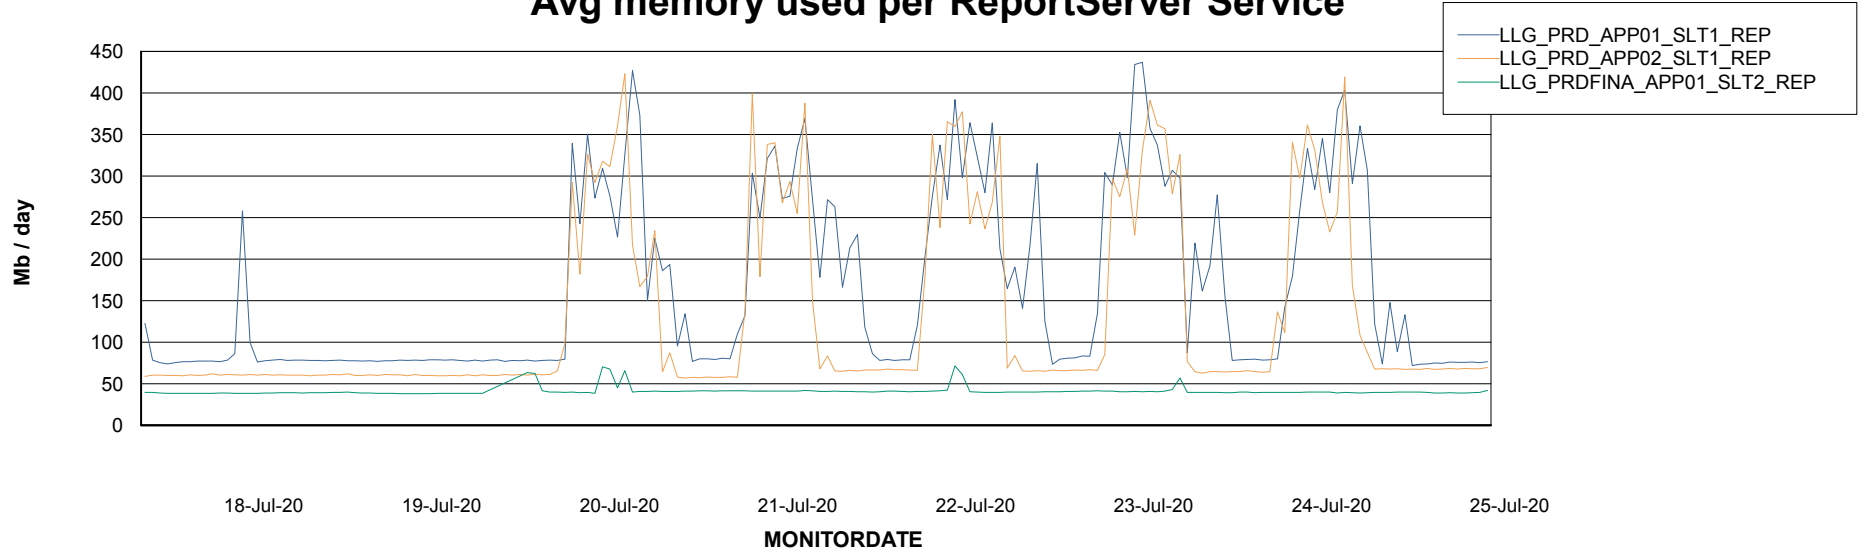

ABSSolute Application Server Services

Avg memory used per ReportServer Service