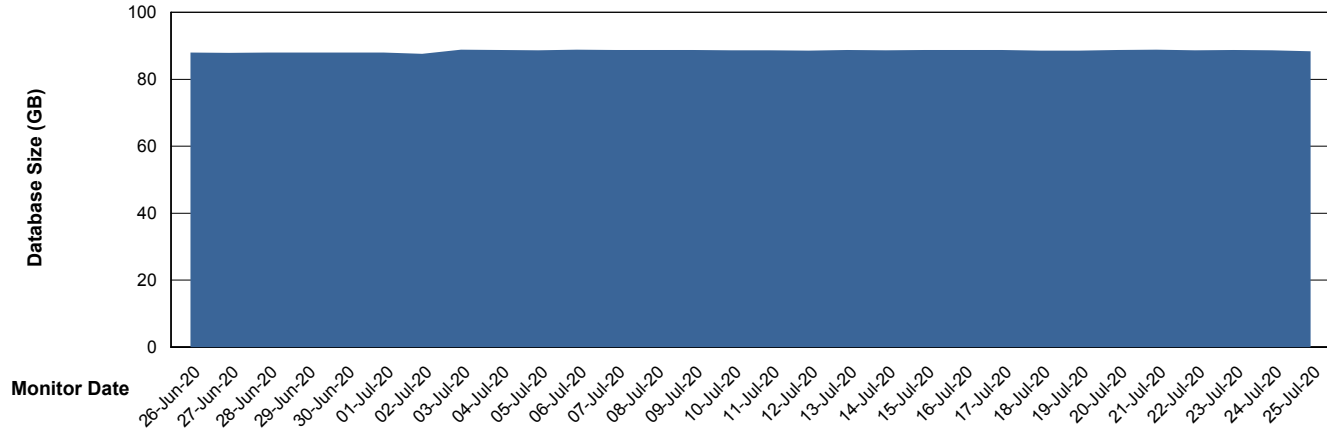

Customer LLG_Production
Database ID 53

Database Performance LLGDB_Standby

Weekly SLA Customer Report

Customer LLG_Production
Database ID 53

DATABASE SIZE LLGDB_BI02

Database growth over last month

DATABASE SIZE LLGDB_Production

Database growth over last month

Weekly SLA Customer Report

Customer LLG_Production
Database ID 53

Database Tablespace LLGDB_BI02

Date	Tablespace Name	Filesize (Gb)	Usedsize (Gb)	Percentage free
25-Jul-20	ABSDATA	100	41	59
	INDX	100	42	58
24-Jul-20	ABSDATA	100	41	59
	INDX	100	42	58
23-Jul-20	ABSDATA	100	41	59
	INDX	100	42	58
22-Jul-20	ABSDATA	100	41	59
	INDX	100	42	58
21-Jul-20	ABSDATA	100	41	59
	INDX	100	42	58
20-Jul-20	ABSDATA	100	41	59
	INDX	100	42	58
19-Jul-20	ABSDATA	100	41	59
	INDX	100	42	58