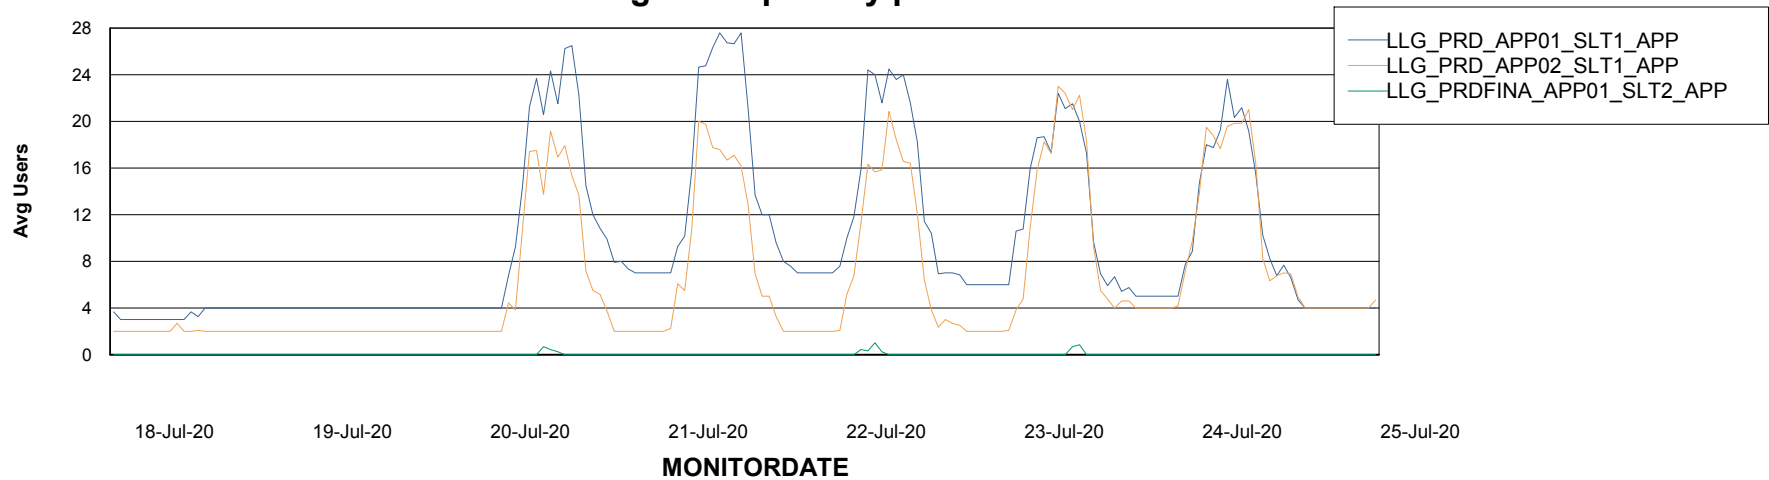

Avg users per day per ABS server