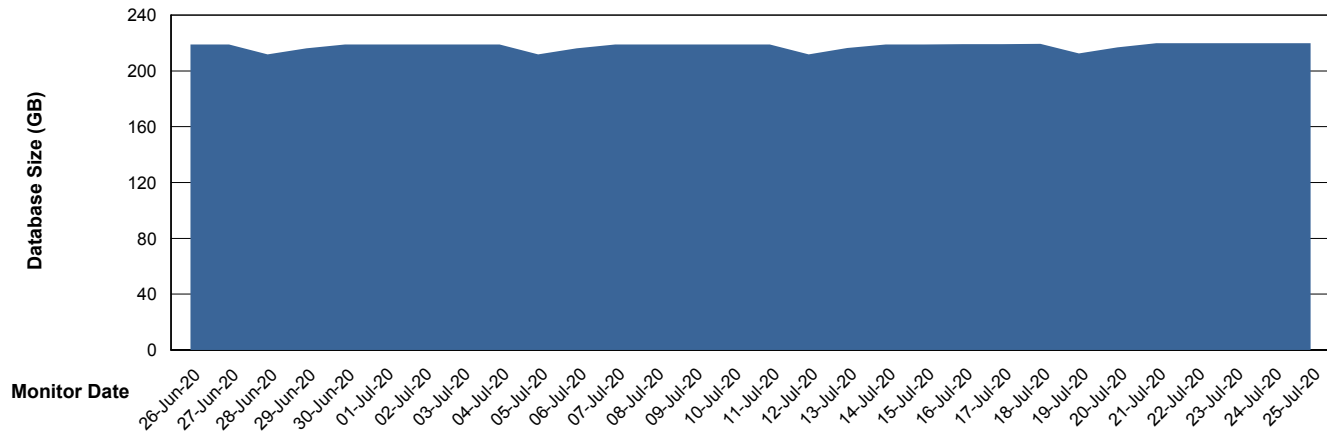

Customer LLG_Production
Database ID 53

Database Performance LLGDB_Standby

Weekly SLA Customer Report

Customer LLG_Production
Database ID 53

DATABASE SIZE LLGDB_BI02

Database growth over last month

DATABASE SIZE LLGDB_Production

Database growth over last month

Weekly SLA Customer Report

Customer LLG_Production
Database ID 53

Database Tablespace LLGDB_BI02

Date	Tablespace Name	Filesize (Gb)	Usedsize (Gb)	Percentage free
25-Jul-20	ABSDATA	100	41	59
	INDX	100	42	58
24-Jul-20	ABSDATA	100	41	59
	INDX	100	42	58
23-Jul-20	ABSDATA	100	41	59
	INDX	100	42	58
22-Jul-20	ABSDATA	100	41	59
	INDX	100	42	58
21-Jul-20	ABSDATA	100	41	59
	INDX	100	42	58
20-Jul-20	ABSDATA	100	41	59
	INDX	100	42	58
19-Jul-20	ABSDATA	100	41	59
	INDX	100	42	58