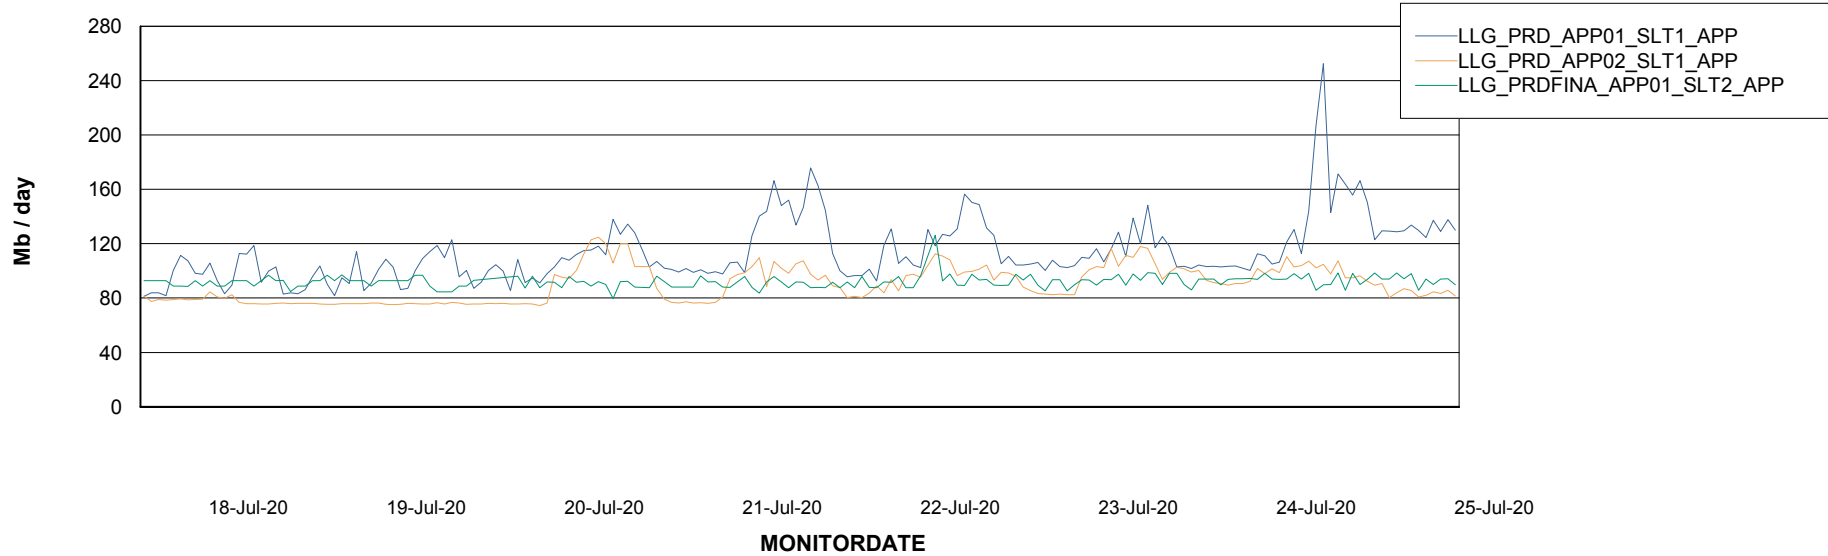

Database growth over last month

Weekly SLA Customer Report

Customer LLG_Production
Database ID 53

Database Tablespace LLGDB_BI02

Date	Tablespace Name	Filesize (Gb)	Usedsize (Gb)	Percentage free
25-Jul-20	ABSDATA	100	41	59
	INDX	100	42	58
24-Jul-20	ABSDATA	100	41	59
	INDX	100	42	58
23-Jul-20	ABSDATA	100	41	59
	INDX	100	42	58
22-Jul-20	ABSDATA	100	41	59
	INDX	100	42	58
21-Jul-20	ABSDATA	100	41	59
	INDX	100	42	58
20-Jul-20	ABSDATA	100	41	59
	INDX	100	42	58
19-Jul-20	ABSDATA	100	41	59
	INDX	100	42	58

Weekly SLA Customer Report

Customer LLG_Production
 Database ID 53

Database Tablespace LLGDB_Production

Date	Tablespace Name	Filesize (Gb)	Usedsize (Gb)	Percentage free
25-Jul-20	ABSDATA	108	87	19
	INDX	152	124	18
24-Jul-20	ABSDATA	108	87	19
	INDX	152	124	18
23-Jul-20	ABSDATA	108	87	19
	INDX	152	124	18
22-Jul-20	ABSDATA	108	87	19
	INDX	152	124	18
21-Jul-20	ABSDATA	108	87	19
	INDX	152	124	18
20-Jul-20	ABSDATA	108	87	19
	INDX	152	124	18
19-Jul-20	ABSDATA	108	87	19
	INDX	152	124	18

Weekly SLA Customer Report

Customer LLG_Production
Database ID 53

ABSSolute Application Server Services

Avg memory used per ABS Server Service

Weekly SLA Customer Report

Customer LLG_Production
Database ID 53