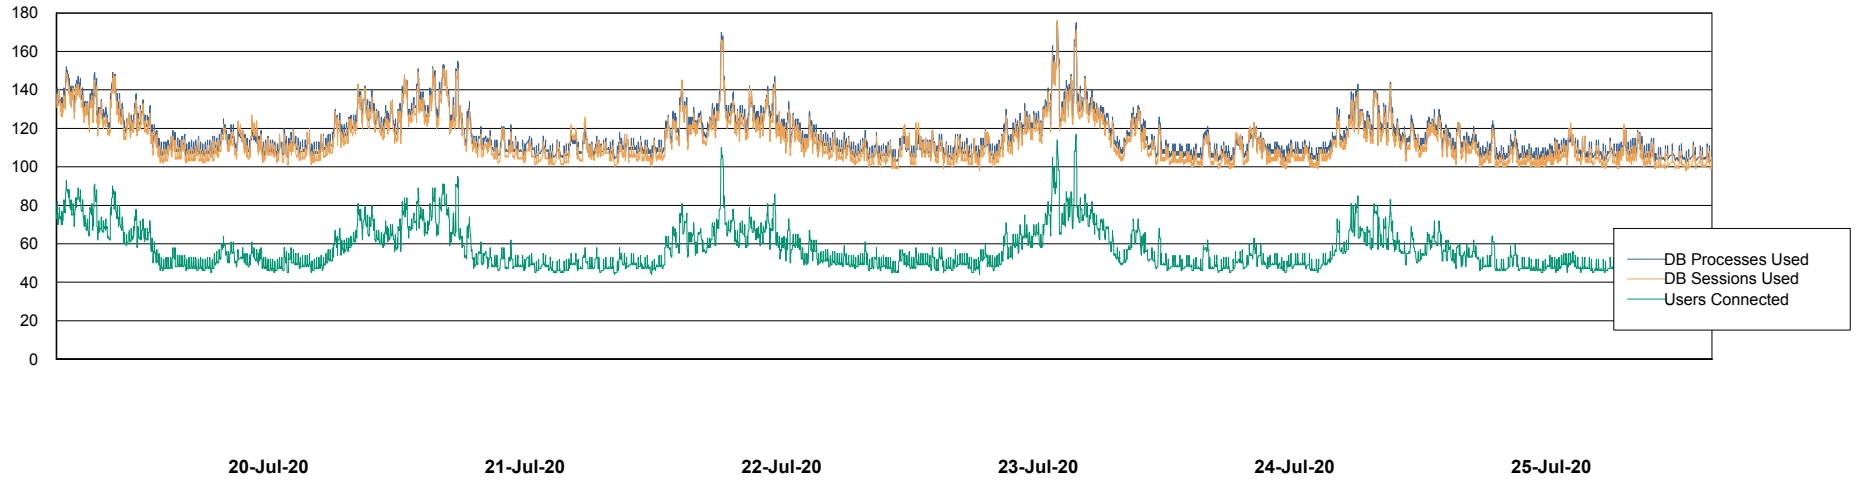

Weekly SLA Customer Report

Customer ELJ Production
Database ID 72

Database Performance ELJDB_PRD_BI

Weekly SLA Customer Report

Customer ELJ Production
Database ID 72

Database Performance ELJDB_Production

Weekly SLA Customer Report