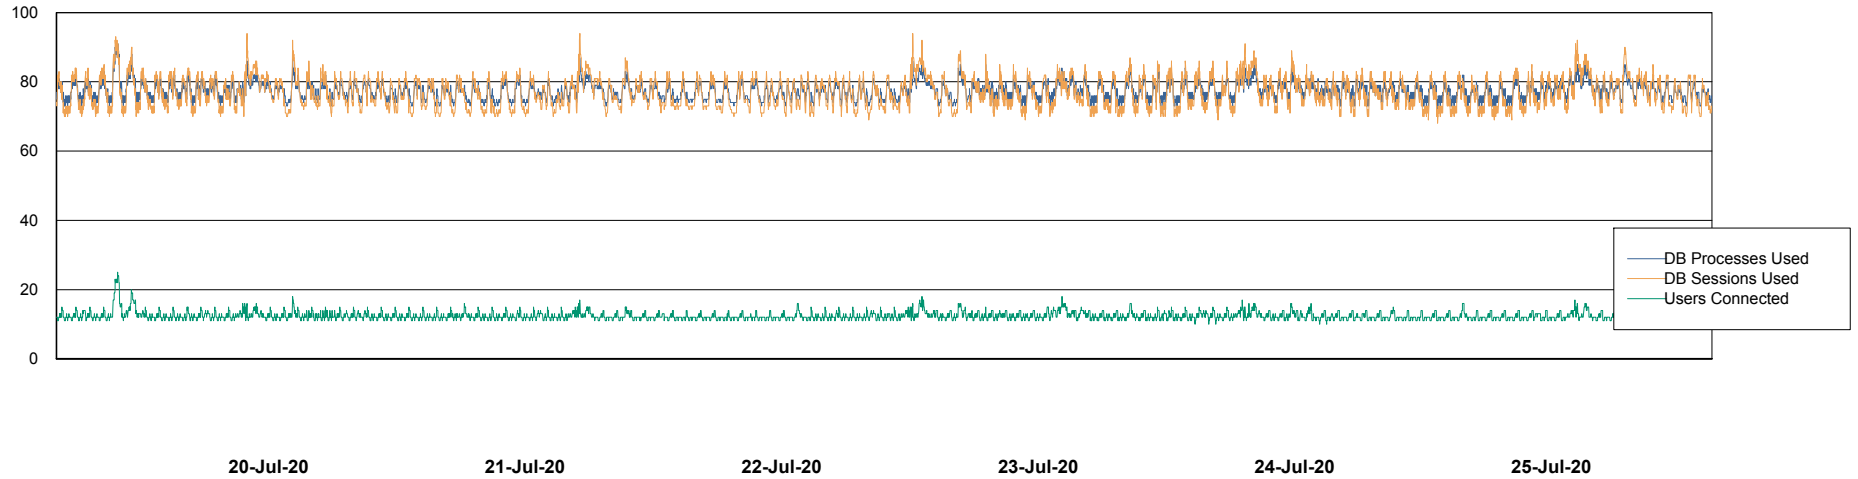

Database Performance ELJDB_PRD_BI