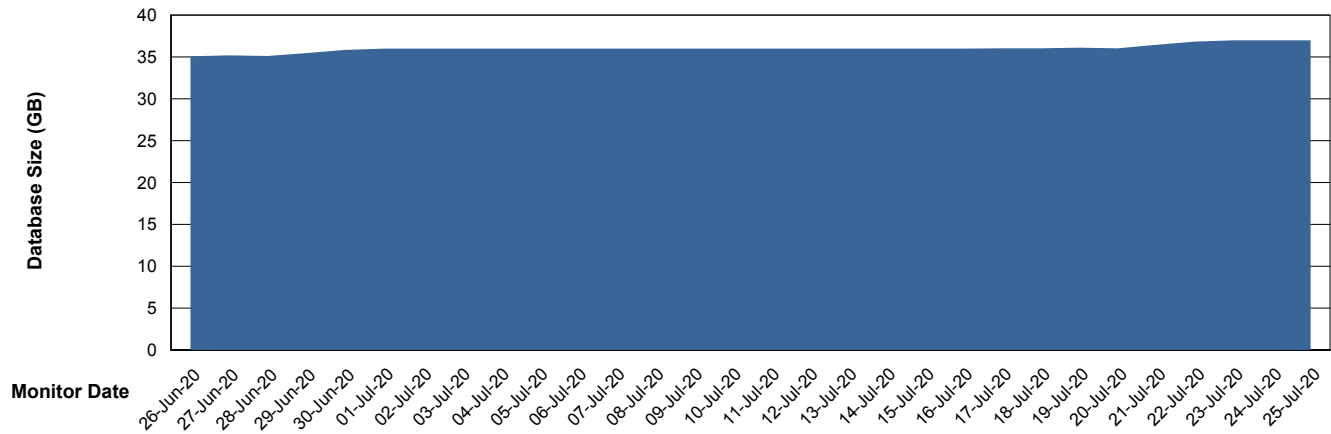

DATABASE SIZE ELJDB_Production

Database growth over last month