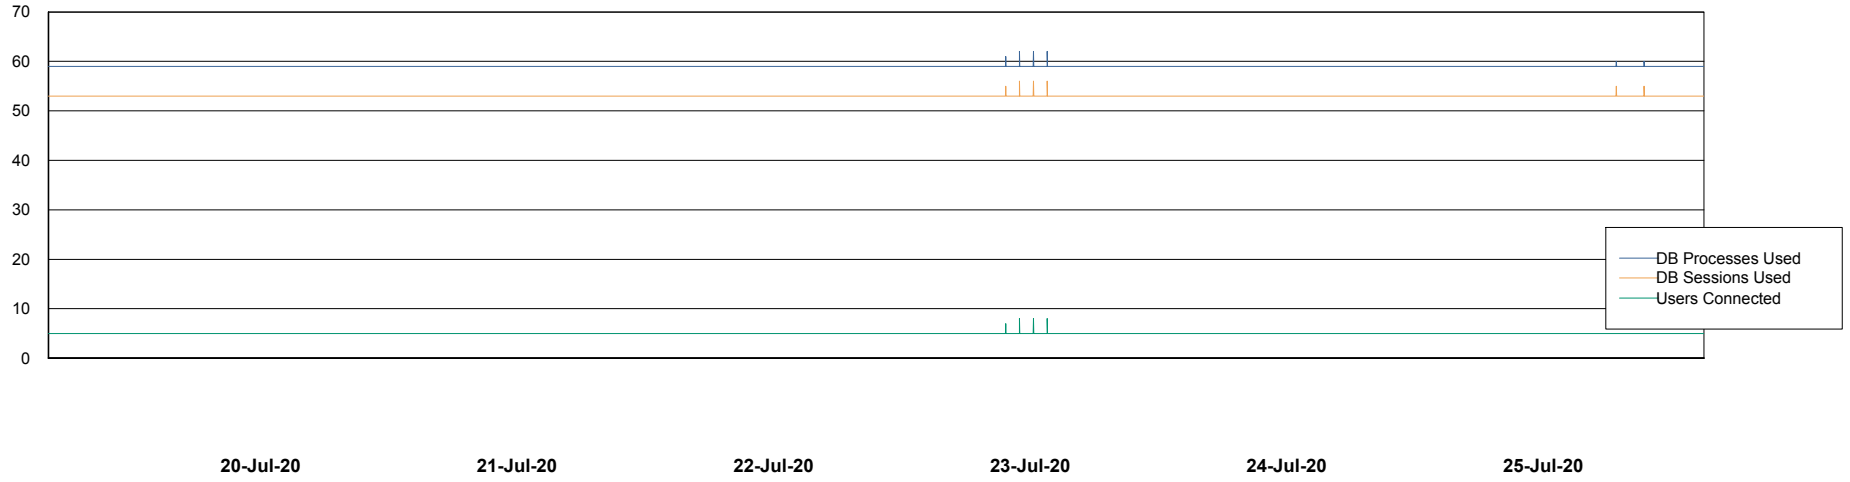

Database Performance ELJDB_Standby