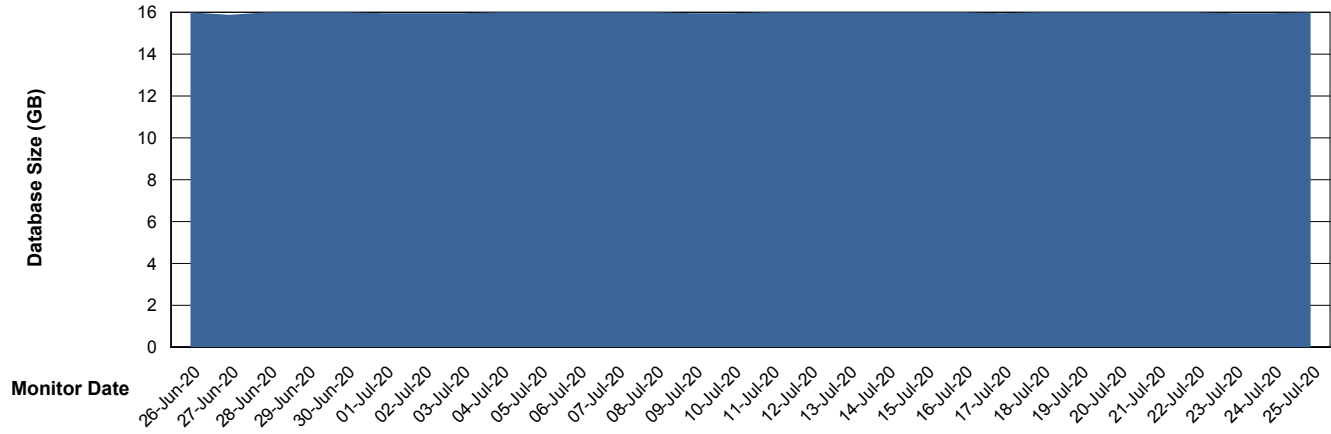

Customer ELJ Production
Database ID 72

Database Performance ELJDB_Standby

Weekly SLA Customer Report

Customer ELJ Production
Database ID 72

DATABASE SIZE ELJDB_PRD_BI

Database growth over last month

DATABASE SIZE ELJDB_Production