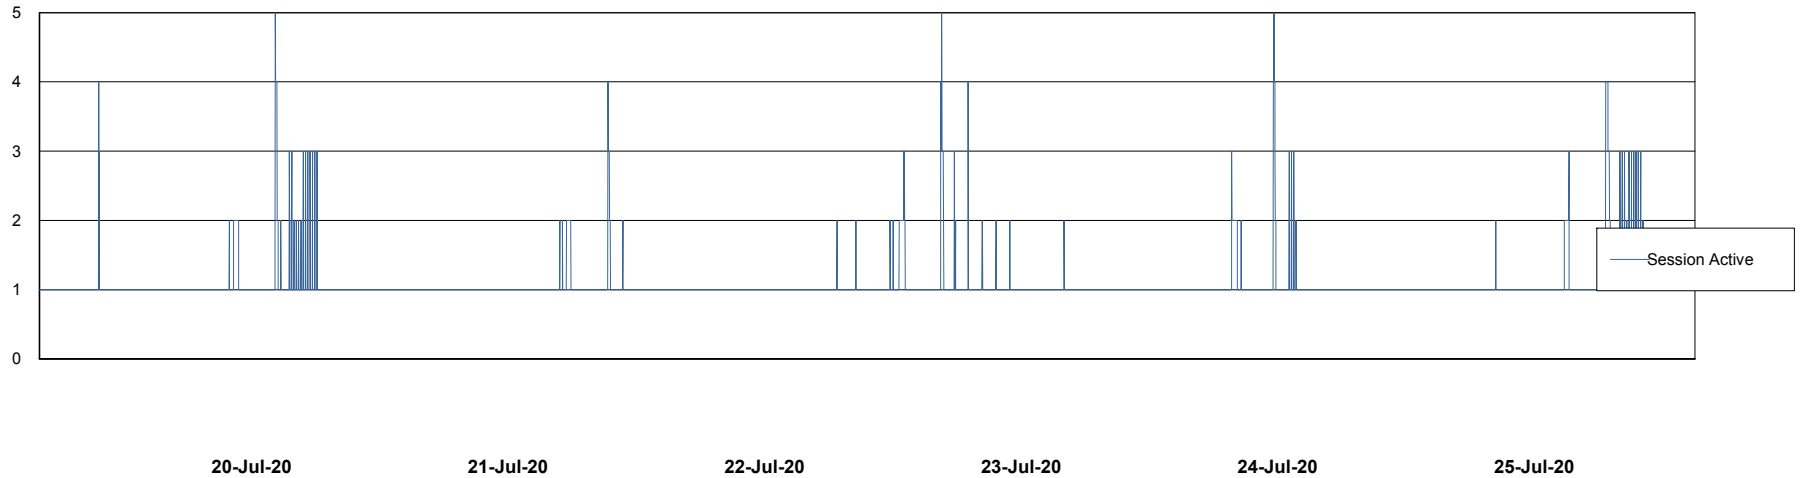

Database Performance ELJDB_PRD_BI