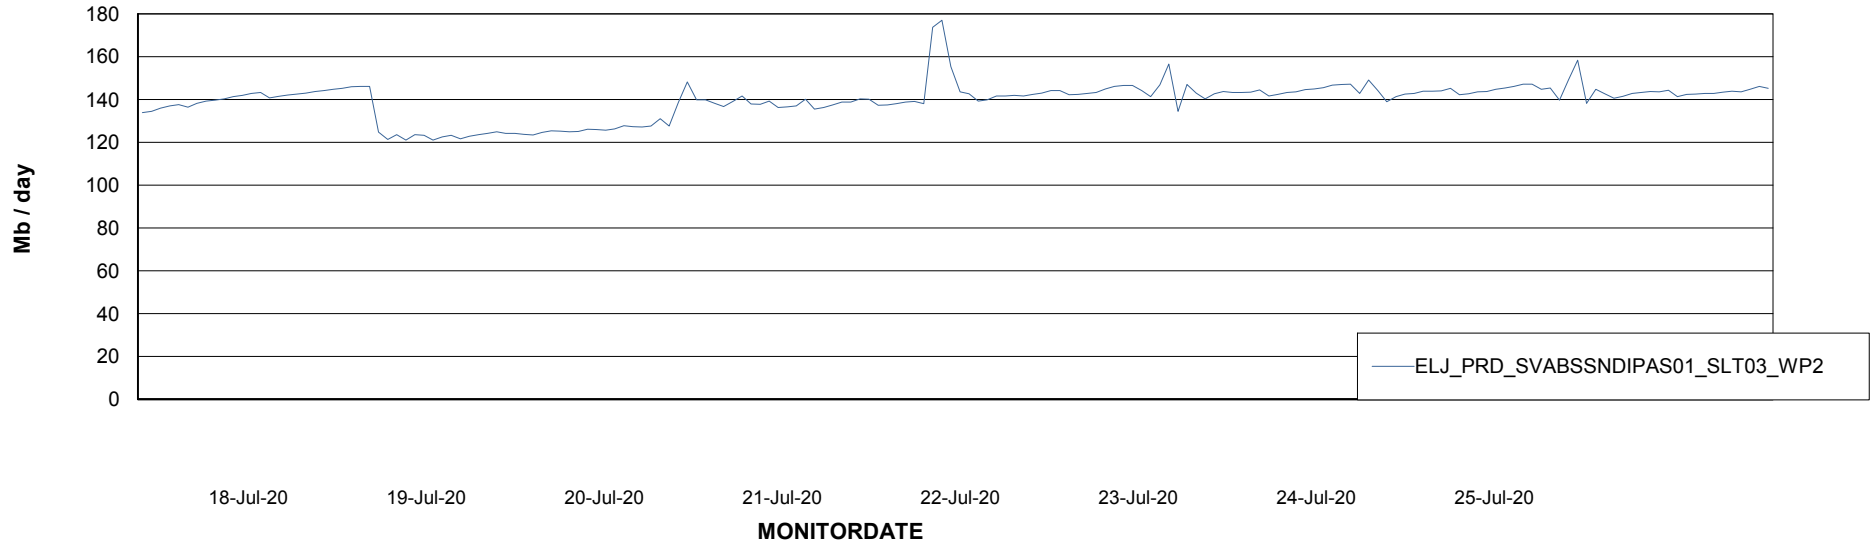

ABSSolute Application ReportServer Services

Avg memory used per ReportServer Service

Weekly SLA Customer Report

Customer ELJ Production
Database ID 72

ABSolute Web Component Services

Avg memory used per ABS Web component