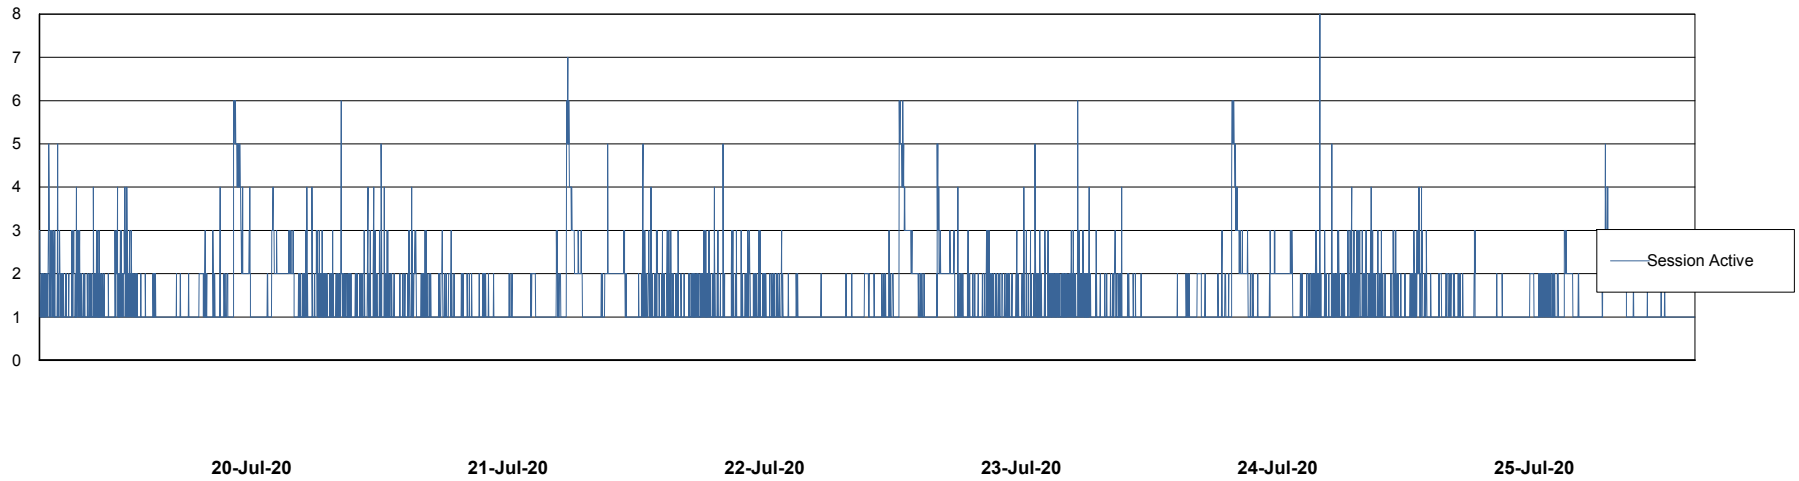

Weekly SLA Customer Report

Customer ELJ Production
Database ID 72

Database Performance ELJDB_PRD_BI

Weekly SLA Customer Report

Customer ELJ Production
Database ID 72

Database Performance ELJDB_Production

Weekly SLA Customer Report