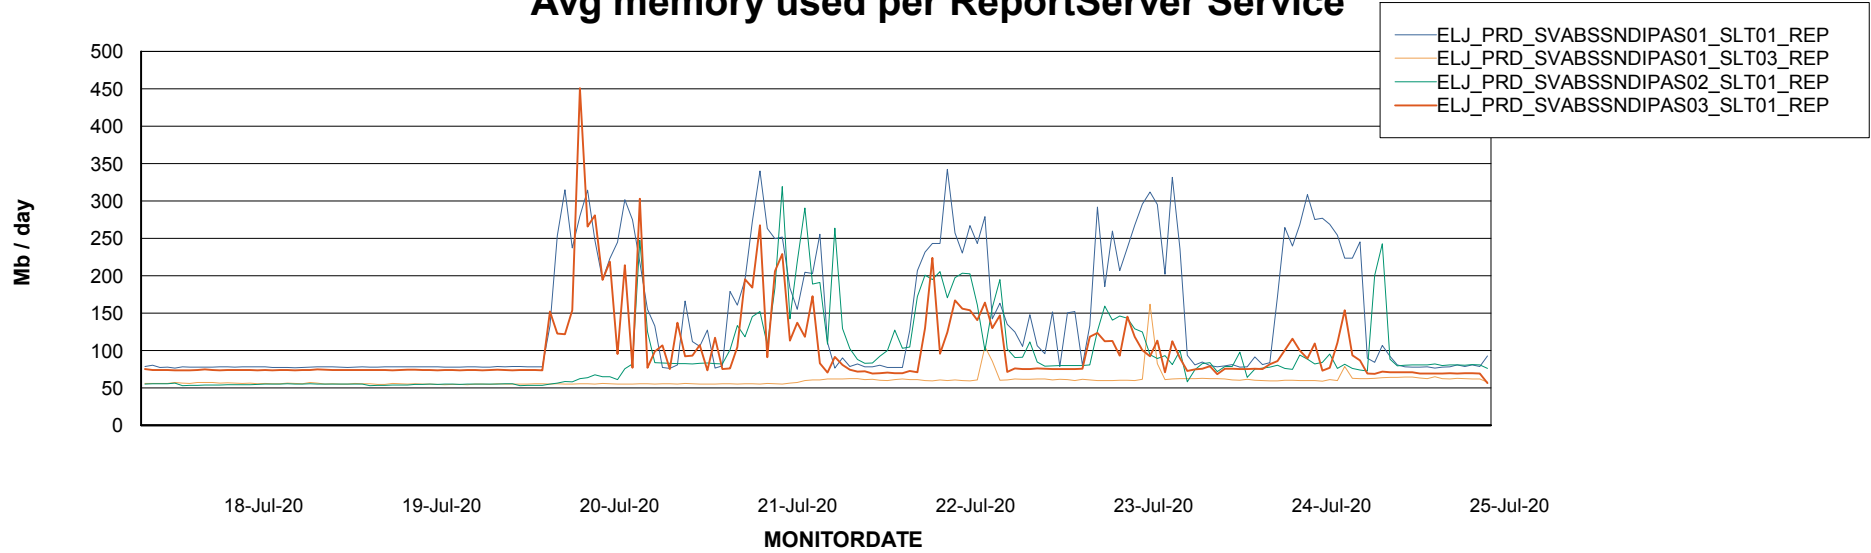

ABSSolute Application ReportServer Services

Avg memory used per ReportServer Service