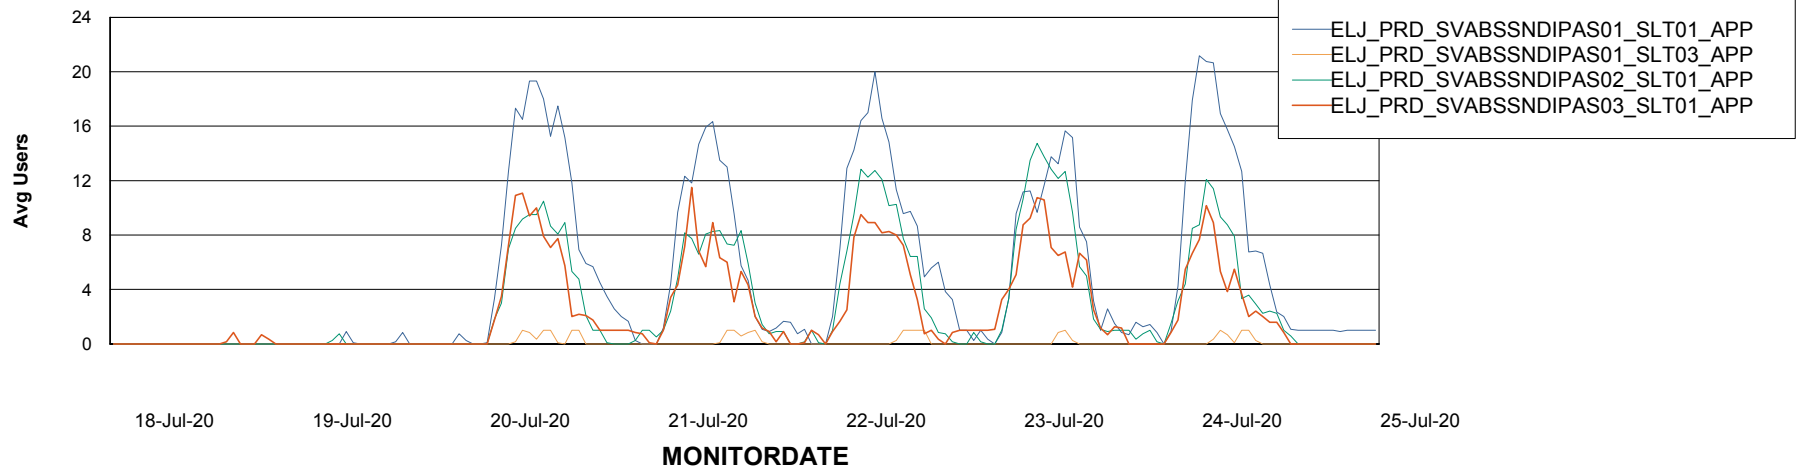

Weekly SLA Customer Report

Customer ELJ Production
Database ID 72

ABSSolute Application Server Services

Avg memory used per ABS Server Service

Avg users per day per ABS server

Weekly SLA Customer Report

Customer ELJ Production
Database ID 72