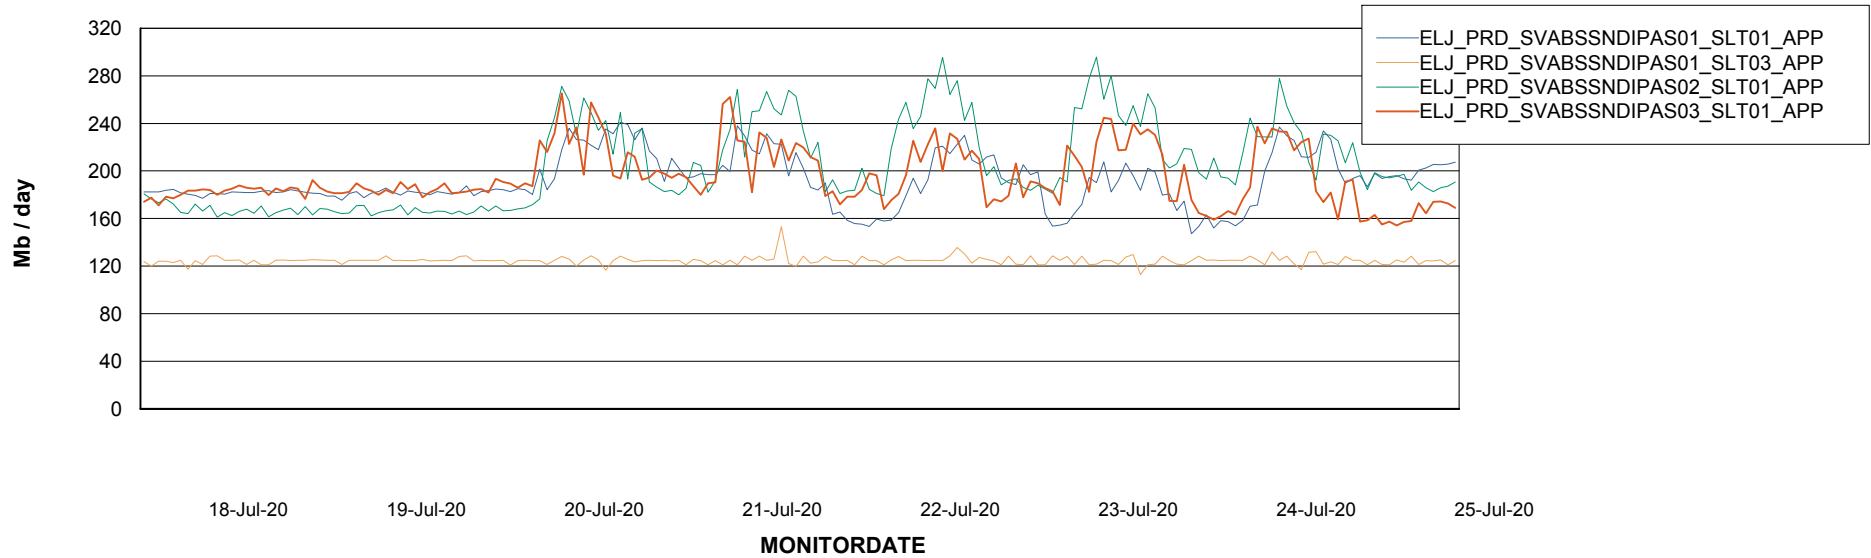

BI Status and last ETL error for ELJDB_PRD_BI

| | Sun 19/7/2020 | Mon 20/7/2020 | Tue 21/7/2020 | Wed 22/7/2020 | Thu 23/7/2020 | Fri 24/7/2020 | Sat 25/7/2020 |
|-------------------------------------|---------------|---------------|---------------|---------------|---------------|---------------|---------------|
| ABS DataWarehouse ETL Health | OK | OK | OK | OK | OK | OK | OK |
| ABS DWHStaging ETL Health | OK | OK | OK | OK | OK | OK | OK |

Weekly SLA Customer Report

Customer ELJ Production
Database ID 72

ABSSolute Application Server Services

Avg memory used per ABS Server Service

Avg users per day per ABS server

Weekly SLA Customer Report

Customer ELJ Production
Database ID 72