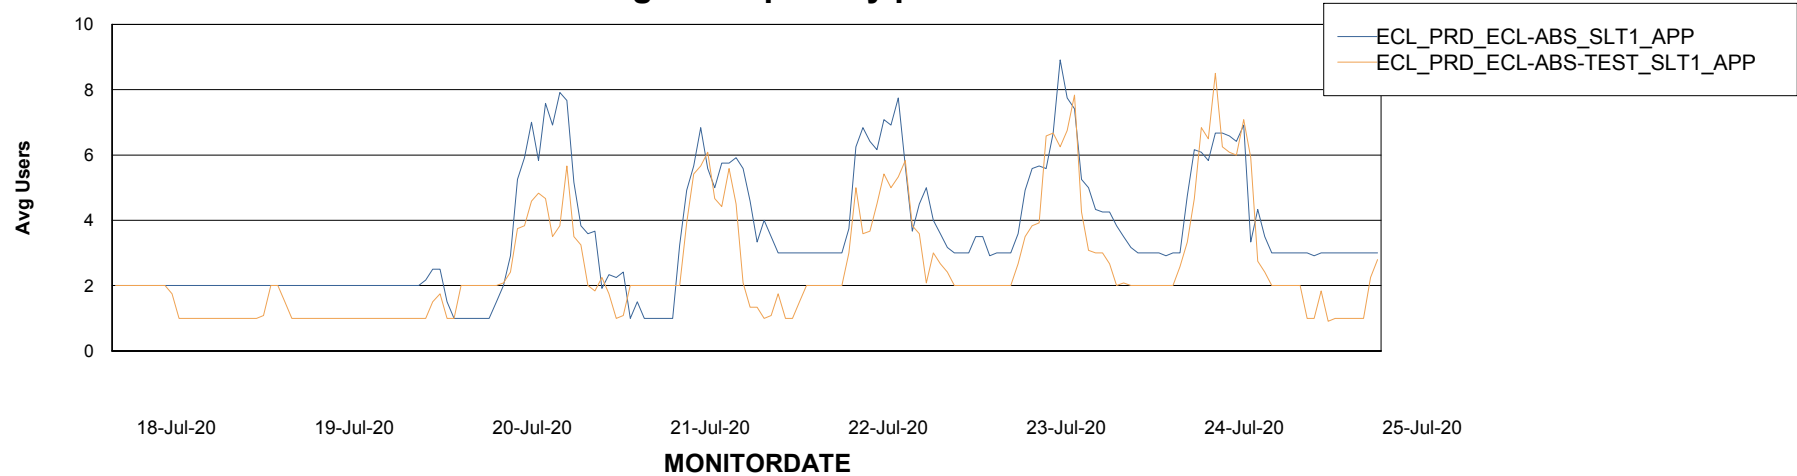

Avg users per day per ABS server