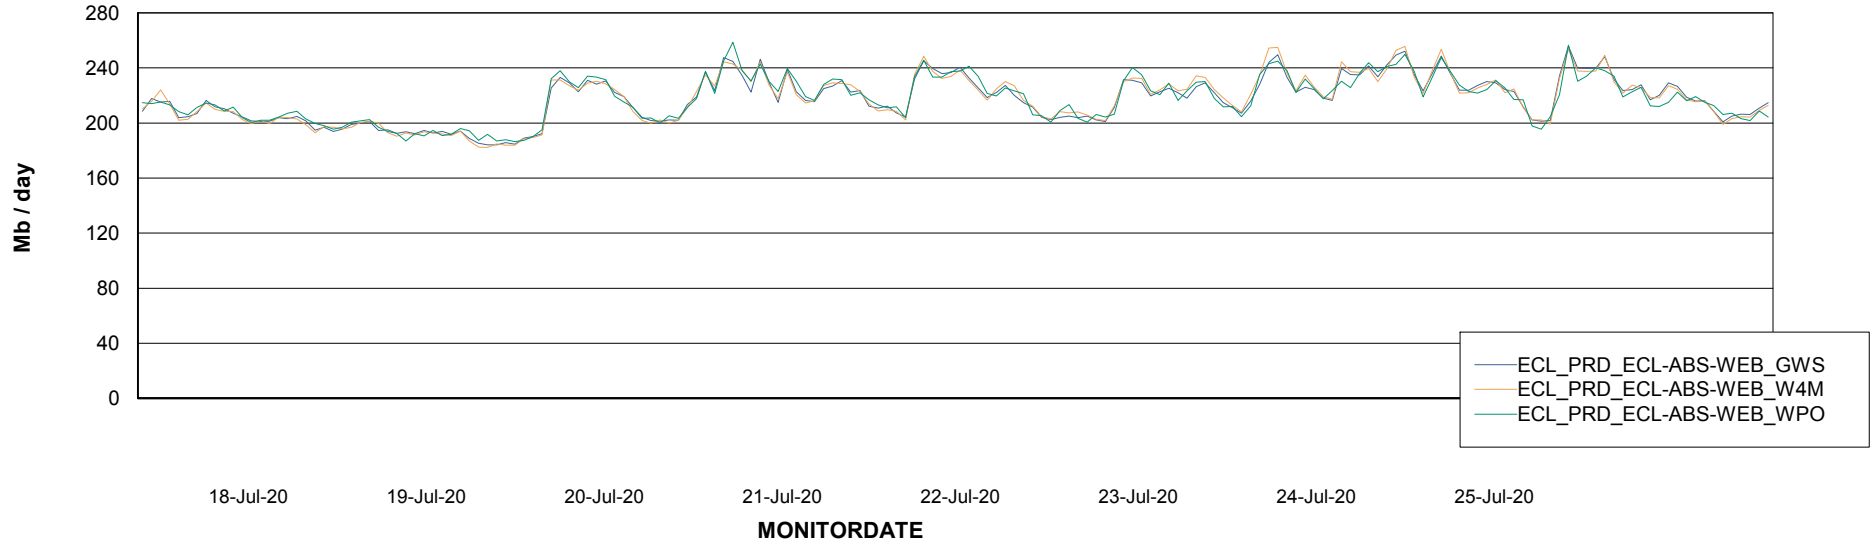

ABSSolute Web Component Services

Avg memory used per ABS Web component