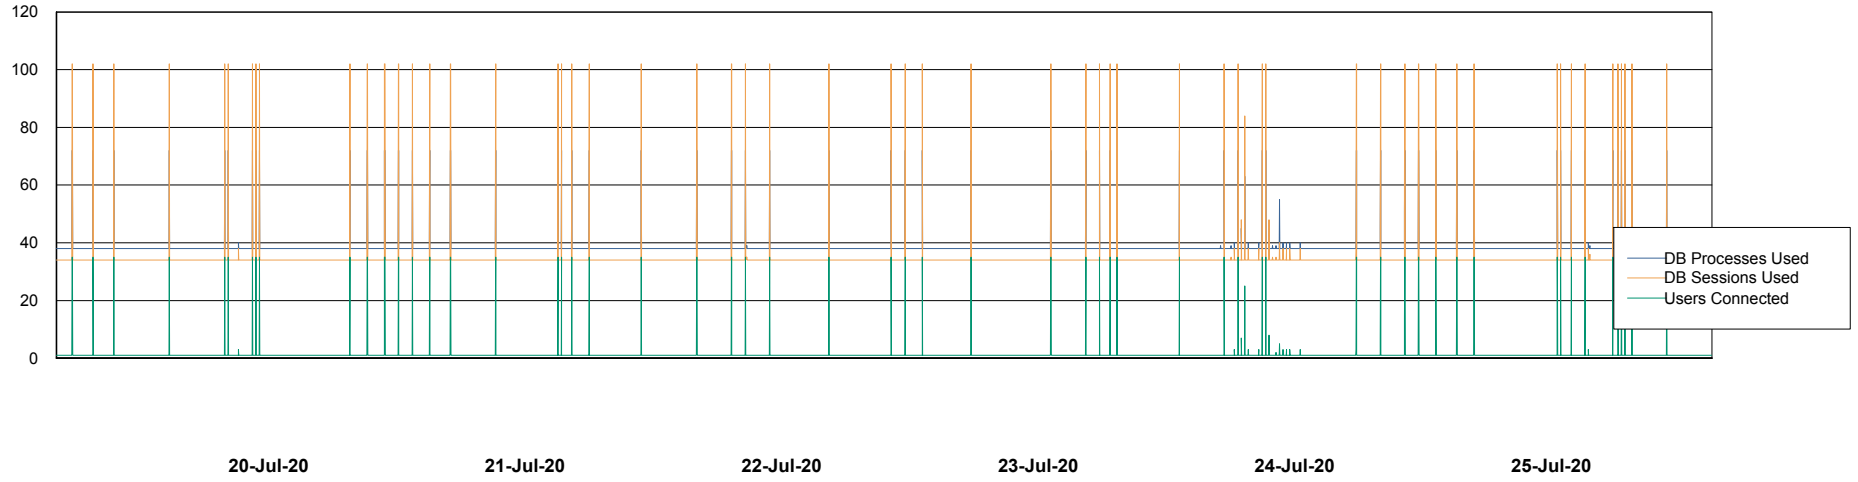

Weekly SLA Customer Report

Customer ECL Production
Database ID 77

Database Performance ECLDB_Production

Weekly SLA Customer Report

Customer ECL Production
Database ID 77

Database Performance ECLDB_Standby

Weekly SLA Customer Report