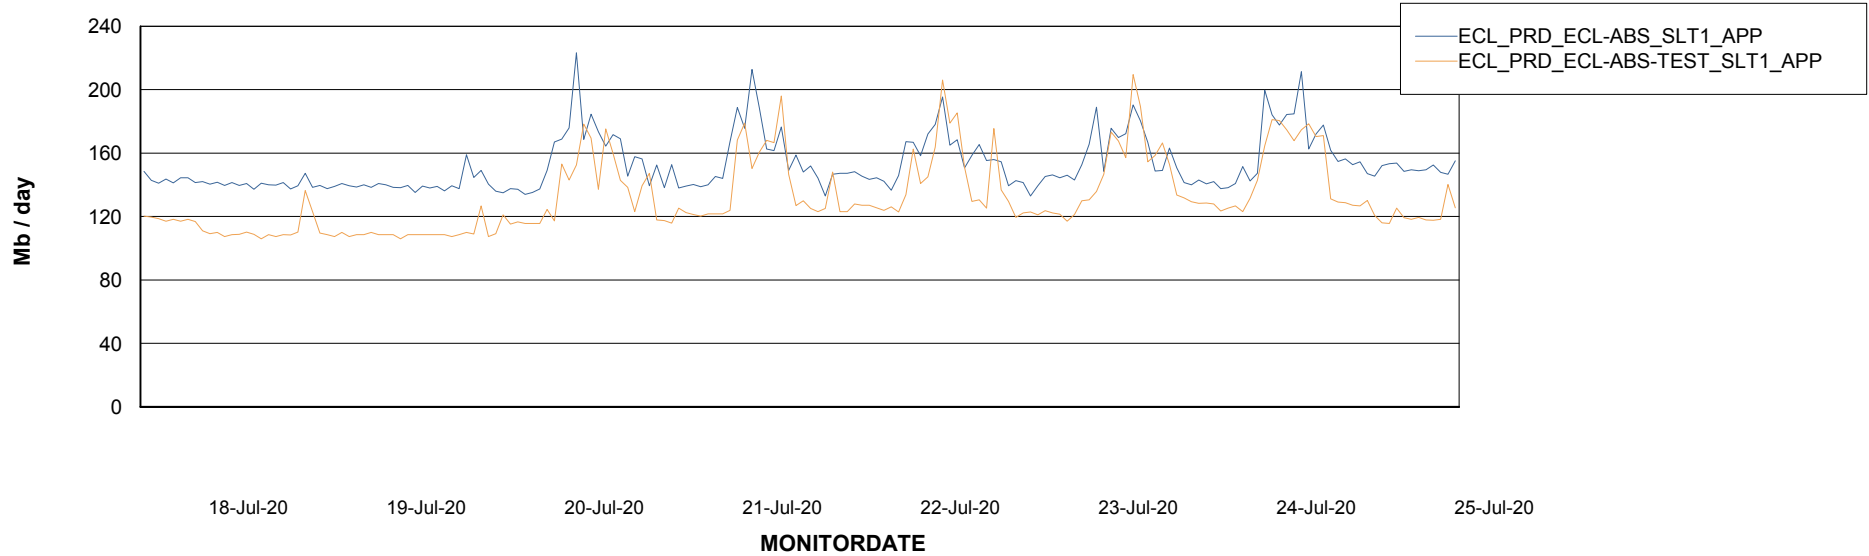

ABSSolute Application Server Services

Avg memory used per ABS Server Service