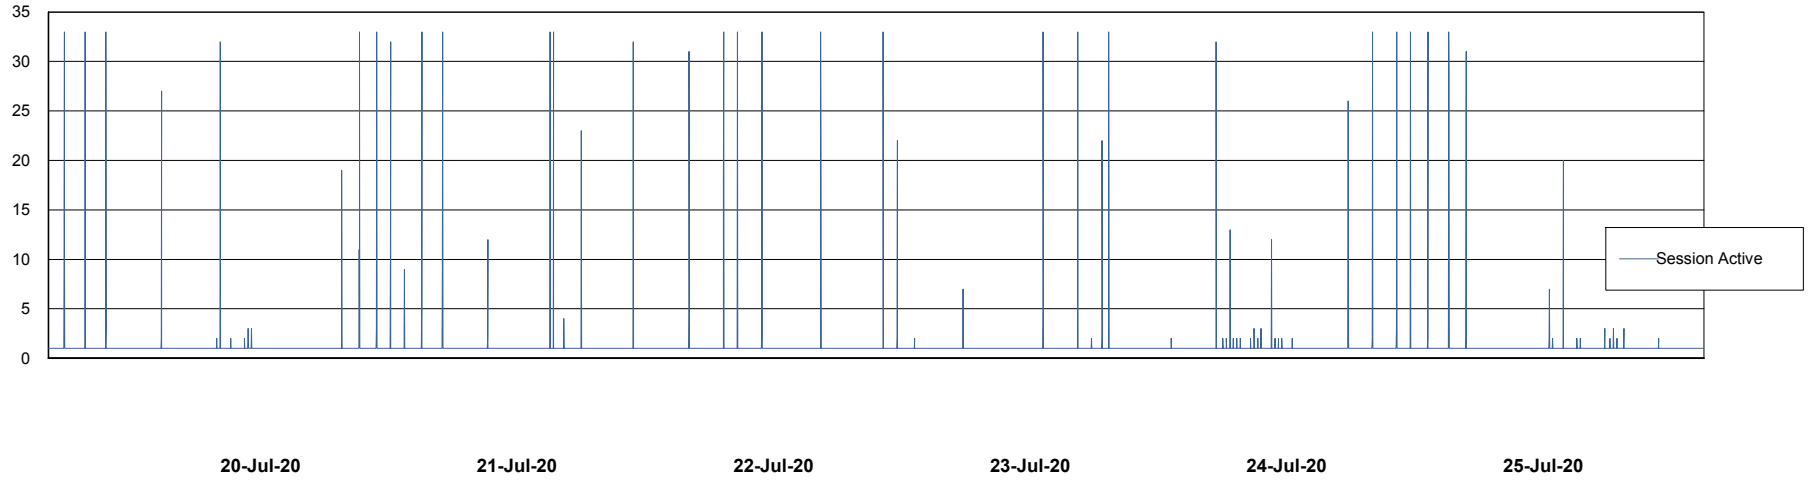

Weekly SLA Customer Report

Customer ECL Production
Database ID 77

Database Performance ECLDB_Production

Weekly SLA Customer Report

Customer ECL Production
Database ID 77

Database Performance ECLDB_Standby

Weekly SLA Customer Report