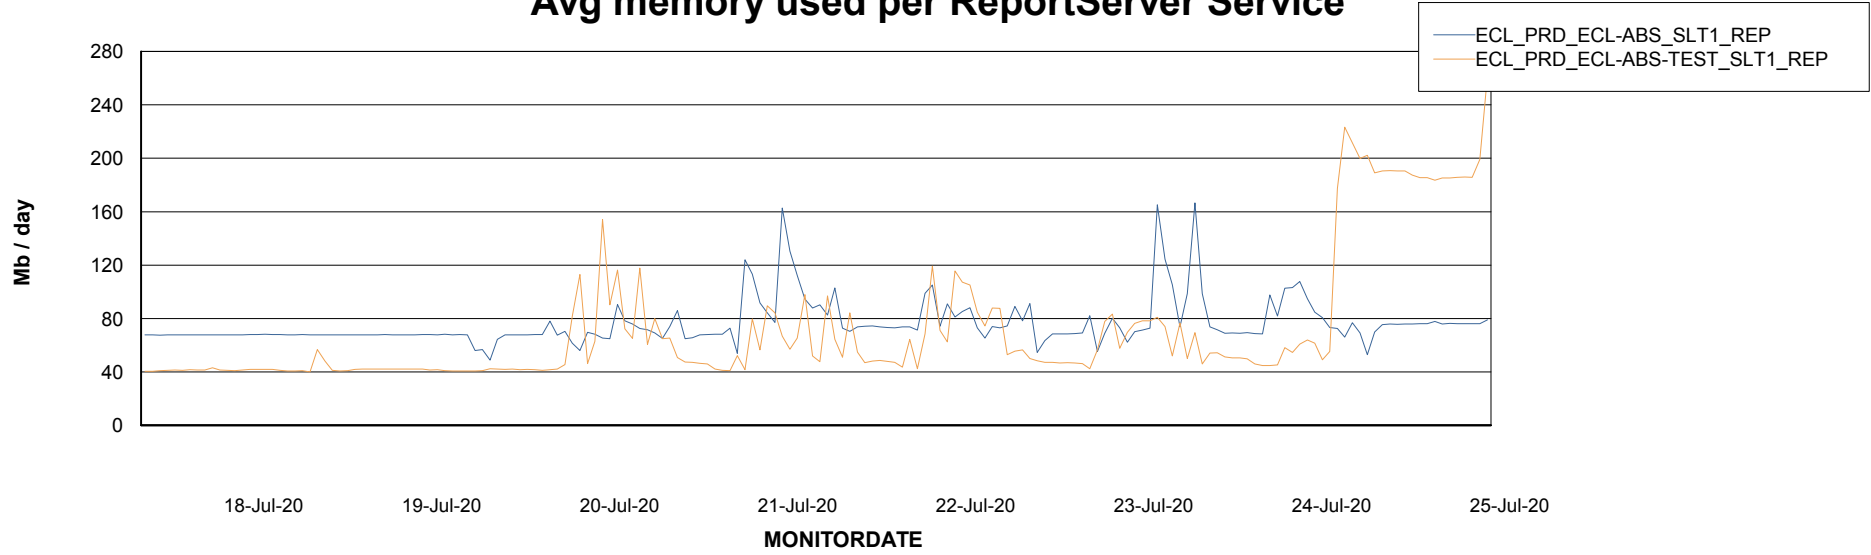

Avg memory used per ABS Server Service

Avg users per day per ABS server

Weekly SLA Customer Report

Customer ECL Production
Database ID 77

ABSSolute Application ReportServer Services

Avg memory used per ReportServer Service