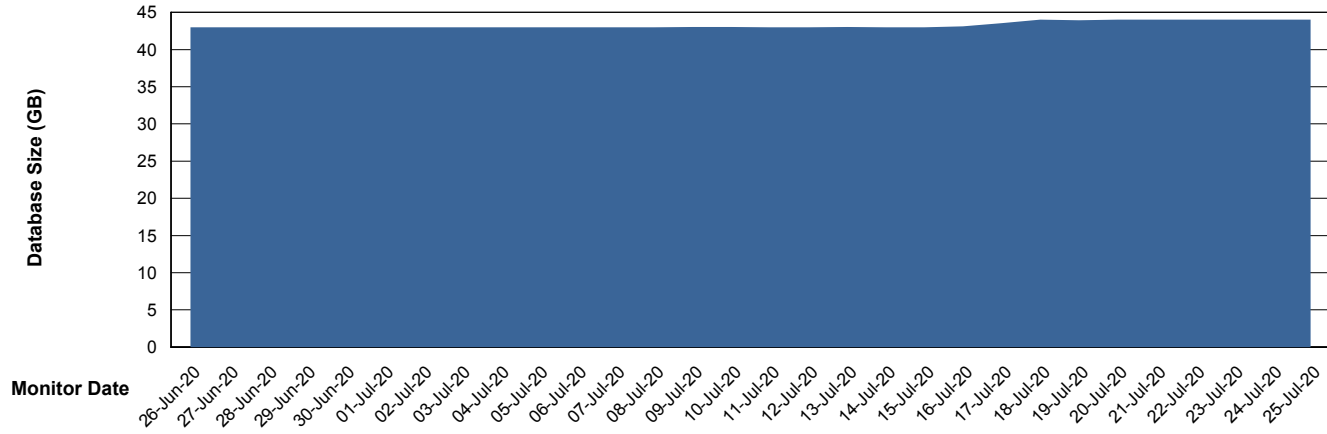

Weekly SLA Customer Report

Customer ECL Production
Database ID 77

Database Performance ECLDB_Production

Weekly SLA Customer Report

Customer ECL Production
Database ID 77

Database Performance ECLDB_Standby

Weekly SLA Customer Report

Customer ECL Production
 Database ID 77

DATABASE SIZE ECLDB_Production

Database growth over last month

Database Tablespace ECLDB_Production

| Date | Tablespace Name | Filesize (Gb) | Usedsize (Gb) | Percentage free |
|-----------|-----------------|---------------|---------------|-----------------|
| 25-Jul-20 | ABSDATA | 46 | 40 | 13 |
| | INDX | 8 | 2 | 75 |
| 24-Jul-20 | ABSDATA | 46 | 40 | 13 |
| | INDX | 8 | 2 | 75 |
| 23-Jul-20 | ABSDATA | 46 | 40 | 13 |
| | INDX | 8 | 2 | 75 |
| 22-Jul-20 | ABSDATA | 46 | 40 | 13 |
| | INDX | 8 | 2 | 75 |
| 21-Jul-20 | ABSDATA | 46 | 40 | 13 |
| | INDX | 8 | 2 | 75 |
| 20-Jul-20 | ABSDATA | 46 | 40 | 13 |
| | INDX | 8 | 2 | 75 |
| 19-Jul-20 | ABSDATA | 46 | 40 | 13 |
| | INDX | 8 | 2 | 75 |