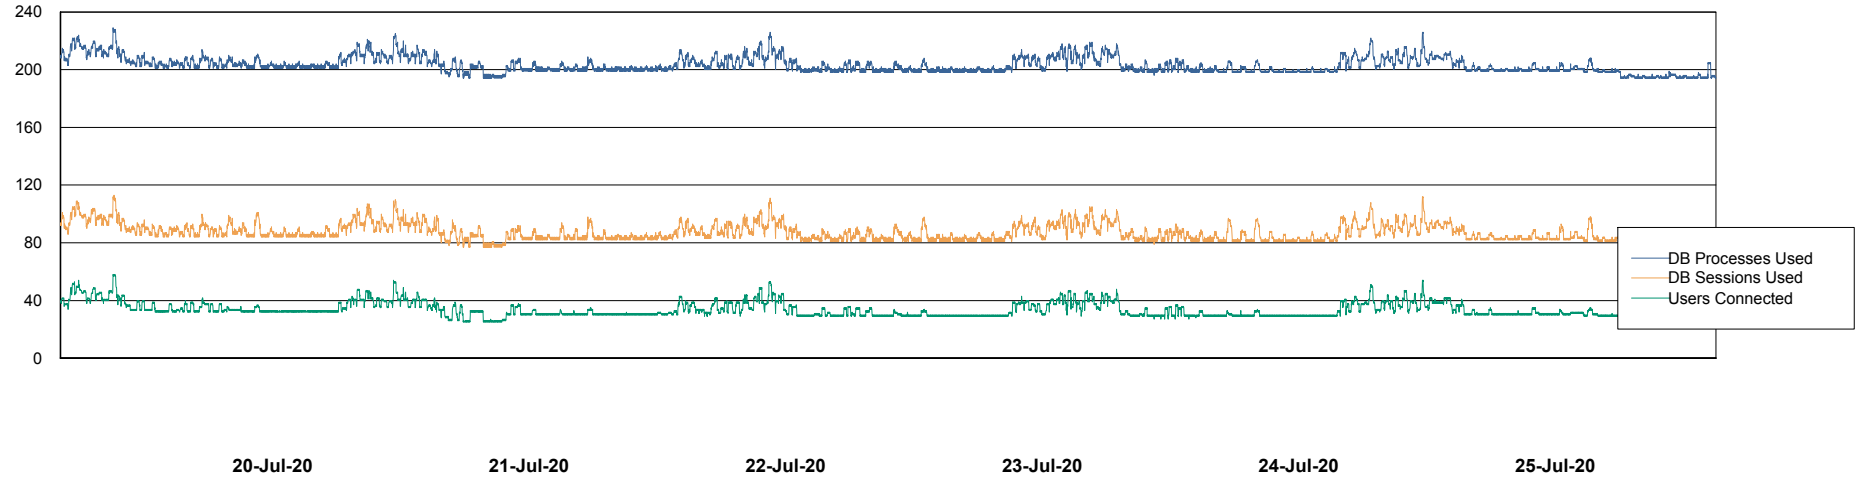

Weekly SLA Customer Report

Customer ECL Production
Database ID 77

Harddisk Usage ECL_PRD_ECL-ABS-WEB

| | Free disk space on c: (%) | Total disk space on c: (Gb) |
|-----------|---------------------------|-----------------------------|
| 25-Jul-20 | 79 | 127 |
| 24-Jul-20 | 79 | 127 |
| 23-Jul-20 | 79 | 127 |
| 22-Jul-20 | 79 | 127 |
| 21-Jul-20 | 79 | 127 |
| 20-Jul-20 | 79 | 127 |
| 19-Jul-20 | 79 | 127 |

Weekly SLA Customer Report

Customer ECL Production
Database ID 77

Database Performance ECLDB_Production

Weekly SLA Customer Report

Customer ECL Production
Database ID 77

Database Performance ECLDB_Standby

Weekly SLA Customer Report