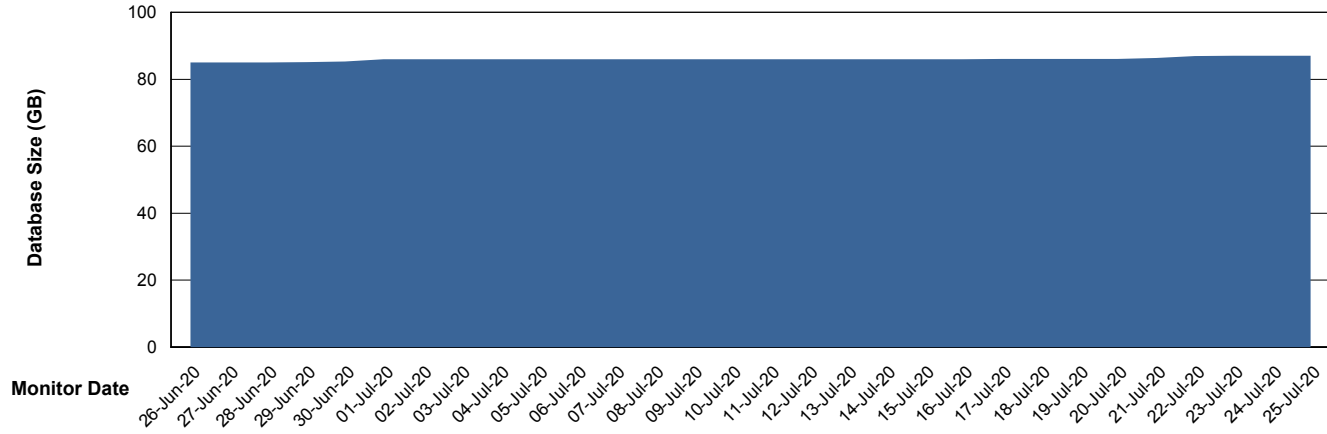

Weekly SLA Customer Report

Customer BOH_Production
Database ID 55

Database Performance BOHABS01_DB_Primary

Weekly SLA Customer Report

Customer BOH_Production
Database ID 55

Database Performance BOHABS02_DB_Standby

Weekly SLA Customer Report

Customer BOH_Production
 Database ID 55

DATABASE SIZE BOHABS01_DB_Primary

Database growth over last month

Database Tablespace BOHABS01_DB_Primary

Date	Tablespace Name	Filesize (Gb)	Usedsize (Gb)	Percentage free
25-Jul-20	ABSDATA	48	30	38
	INDX	68	54	21
24-Jul-20	ABSDATA	48	30	38
	INDX	68	54	21
23-Jul-20	ABSDATA	48	30	38
	INDX	68	54	21
22-Jul-20	ABSDATA	48	30	38
	INDX	68	54	21
21-Jul-20	ABSDATA	48	30	38
	INDX	68	54	21
20-Jul-20	ABSDATA	48	30	38
	INDX	68	54	21
19-Jul-20	ABSDATA	48	30	38
	INDX	68	54	21