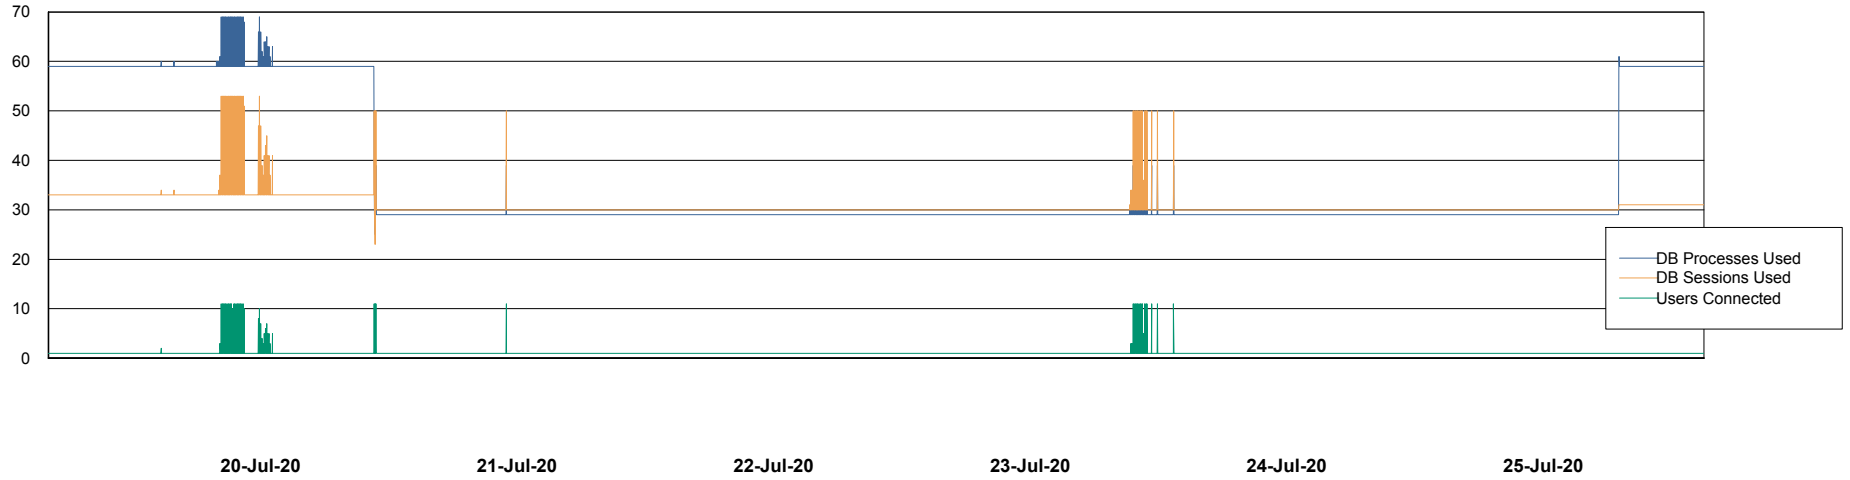

Weekly SLA Customer Report

Customer BOH_Production
Database ID 55

Database Performance BOHABS01_DB_Primary

Weekly SLA Customer Report

Customer BOH_Production
Database ID 55

Database Performance BOHABS02_DB_Standby

Weekly SLA Customer Report

Customer BOH_Production
 Database ID 55

DATABASE SIZE BOHABS01_DB_Primary

Database growth over last month

Database Tablespace BOHABS01_DB_Primary

Date	Tablespace Name	Filesize (Gb)	Usedsize (Gb)	Percentage free
25-Jul-20	ABSDATA	48	30	38
	INDX	68	54	21
24-Jul-20	ABSDATA	48	30	38
	INDX	68	54	21
23-Jul-20	ABSDATA	48	30	38
	INDX	68	54	21
22-Jul-20	ABSDATA	48	30	38
	INDX	68	54	21
21-Jul-20	ABSDATA	48	30	38
	INDX	68	54	21
20-Jul-20	ABSDATA	48	30	38
	INDX	68	54	21
19-Jul-20	ABSDATA	48	30	38
	INDX	68	54	21