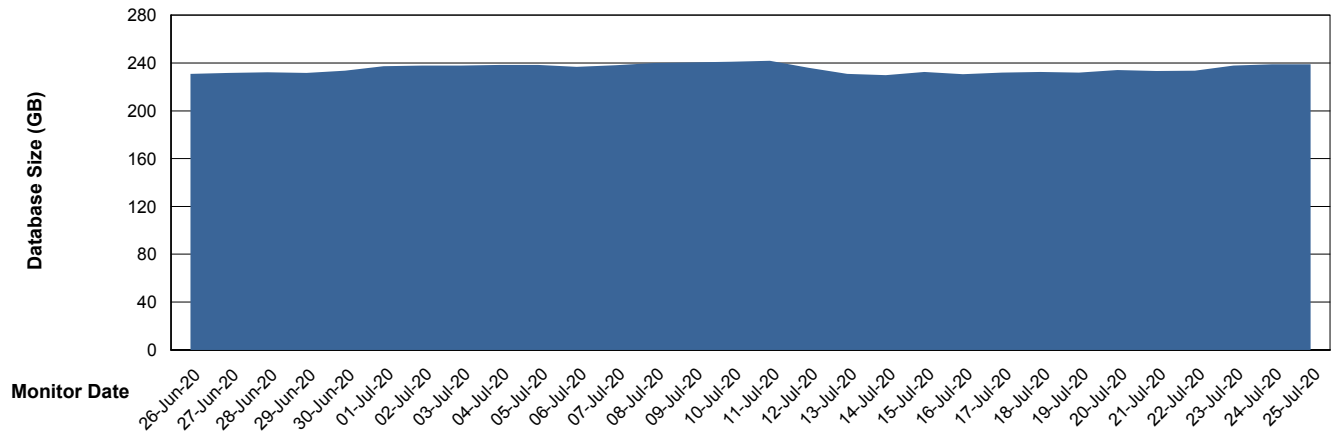

Weekly SLA Customer Report

Customer BNL_Production
Database ID 83

Database Performance BNLDB_FUT_FutureLive

Weekly SLA Customer Report

Customer BNL_Production
Database ID 83

Database Performance BNLDB_FUT_Standby

Weekly SLA Customer Report

Customer BNL_Production
Database ID 83

Database Performance BNLDB_Production

Weekly SLA Customer Report

Customer BNL_Production
Database ID 83

DATABASE SIZE BNLDB_FUT_FutureLive

Database growth over last month

DATABASE SIZE BNLDB_Production

Database growth over last month

Weekly SLA Customer Report

Customer BNL_Production
 Database ID 83

Database Tablespace BNLDB_FUT_FutureLive

Date	Tablespace Name	Filesize (Gb)	Usedsize (Gb)	Percentage free
25-Jul-20	ABSDATA	116	90	22
	INDX	172	54	69
24-Jul-20	ABSDATA	116	90	22
	INDX	172	54	69
23-Jul-20	ABSDATA	116	90	22
	INDX	172	54	69
22-Jul-20	ABSDATA	116	90	22
	INDX	172	54	69
21-Jul-20	ABSDATA	116	90	22
	INDX	172	54	69
20-Jul-20	ABSDATA	116	90	22
	INDX	172	54	69
19-Jul-20	ABSDATA	116	90	22
	INDX	172	54	69