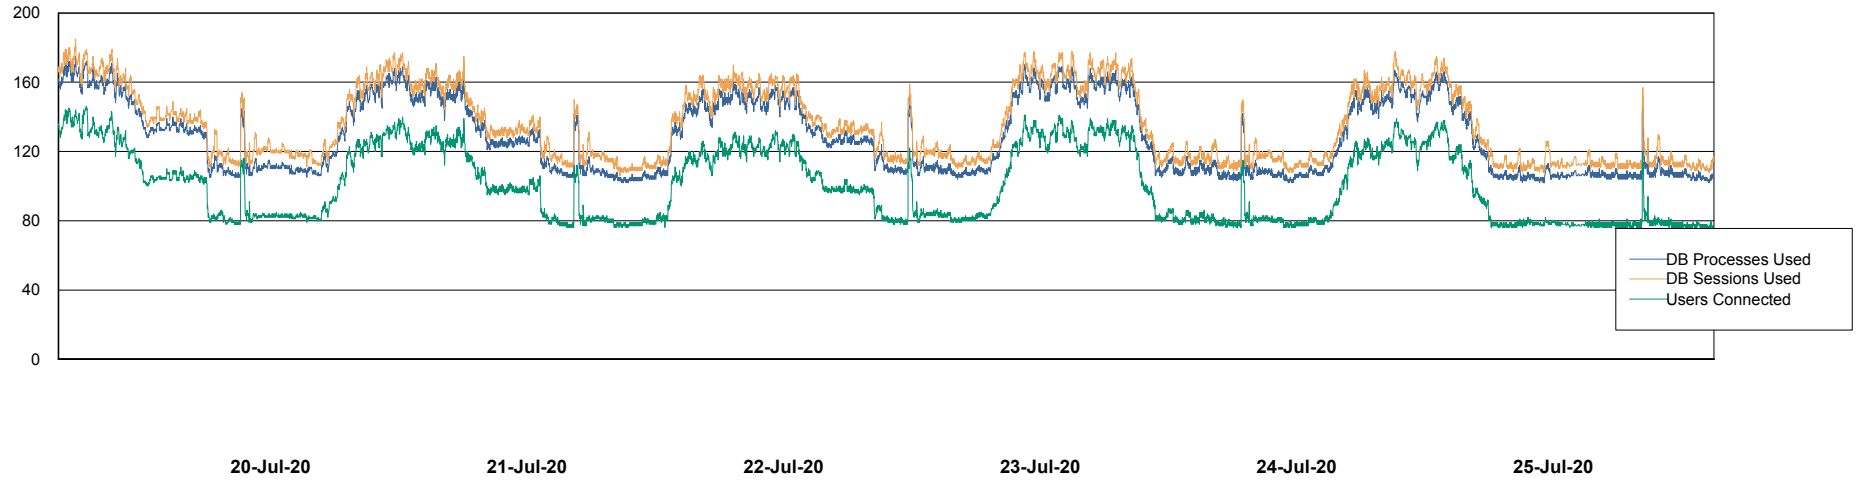

Weekly SLA Customer Report

Customer BNL_Production
Database ID 83

Database Performance BNLDB_FUT_FutureLive

Weekly SLA Customer Report

Customer BNL_Production
Database ID 83

Database Performance BNLDB_FUT_Standby

Weekly SLA Customer Report

Customer BNL_Production
Database ID 83

Database Performance BNLDB_Production

Weekly SLA Customer Report

Customer BNL_Production
Database ID 83

DATABASE SIZE BNLDB_FUT_FutureLive

Database growth over last month