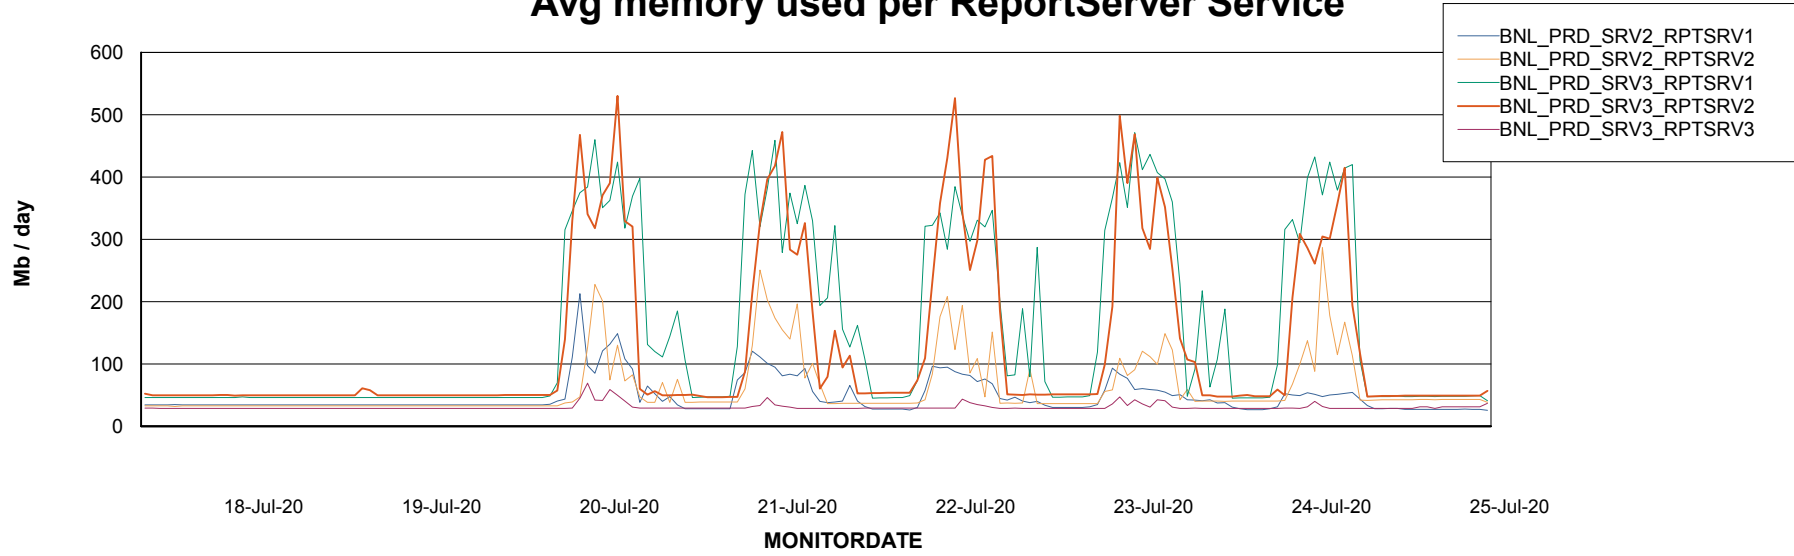

Avg users per day per ABS server

Weekly SLA Customer Report

Customer BNL_Production
Database ID 83

ABSSolute Web Component Services

Avg memory used per ReportServer Service

Disaster per ABS component