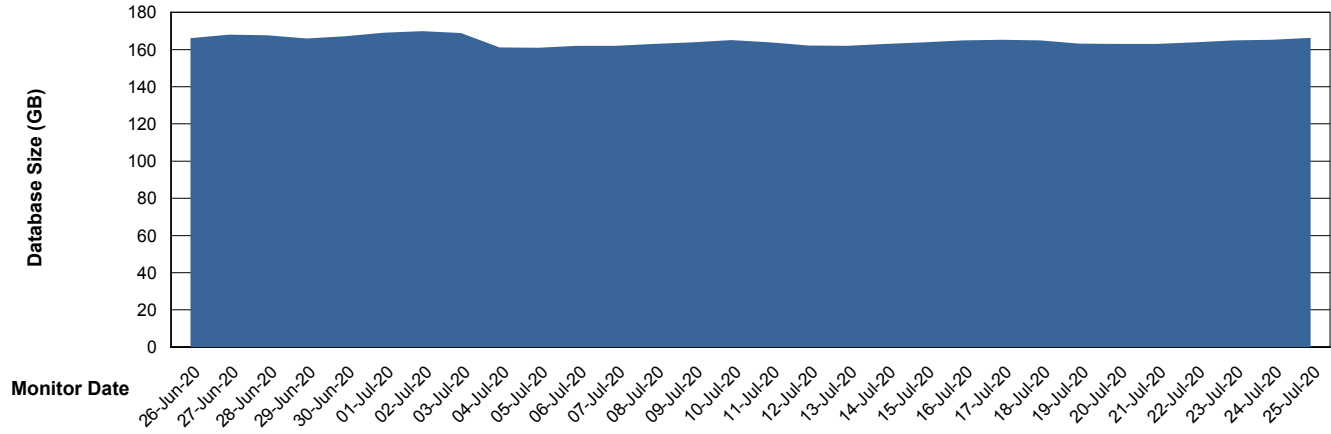

Weekly SLA Customer Report

Customer BNL_Production
Database ID 83

Database Performance BNLDB_FUT_FutureLive

Weekly SLA Customer Report

Customer BNL_Production
Database ID 83

Database Performance BNLDB_FUT_Standby

Weekly SLA Customer Report

Customer BNL_Production
Database ID 83

Database Performance BNLDB_Production

Weekly SLA Customer Report

Customer BNL_Production
Database ID 83

DATABASE SIZE BNLDB_FUT_FutureLive

Database growth over last month

DATABASE SIZE BNLDB_Production

Database growth over last month

Weekly SLA Customer Report

Customer BNL_Production
 Database ID 83

Database Tablespace BNLDB_FUT_FutureLive

Date	Tablespace Name	Filesize (Gb)	Usedsize (Gb)	Percentage free
25-Jul-20	ABSDATA	116	90	22
	INDX	172	54	69
24-Jul-20	ABSDATA	116	90	22
	INDX	172	54	69
23-Jul-20	ABSDATA	116	90	22
	INDX	172	54	69
22-Jul-20	ABSDATA	116	90	22
	INDX	172	54	69
21-Jul-20	ABSDATA	116	90	22
	INDX	172	54	69
20-Jul-20	ABSDATA	116	90	22
	INDX	172	54	69
19-Jul-20	ABSDATA	116	90	22
	INDX	172	54	69