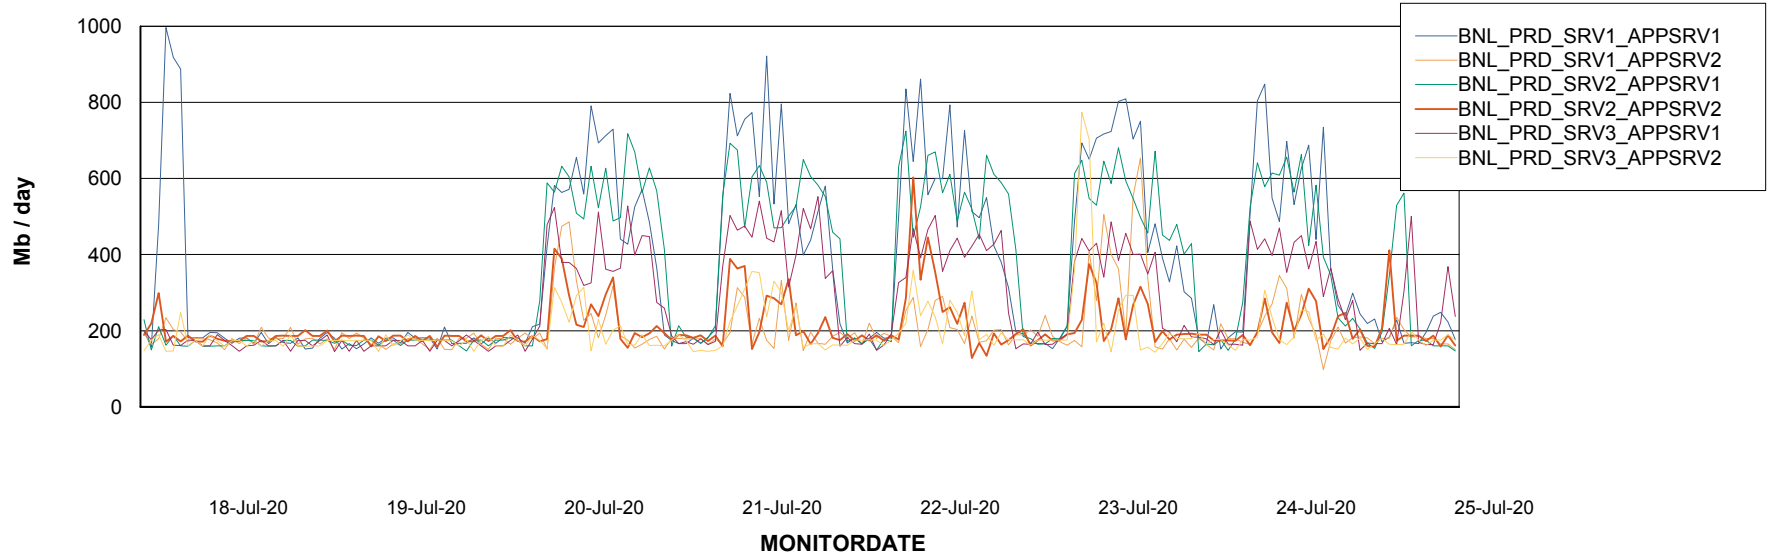

Weekly SLA Customer Report

Customer BNL_Production
 Database ID 83

Database Tablespace BNLDB_Production

Date	Tablespace Name	Filesize (Gb)	Usedsize (Gb)	Percentage free
25-Jul-20	ABSDATA	122	112	8
	INDX	340	100	71
24-Jul-20	ABSDATA	122	112	8
	INDX	340	100	71
23-Jul-20	ABSDATA	122	110	10
	INDX	340	100	71
22-Jul-20	ABSDATA	122	110	10
	INDX	340	100	71
21-Jul-20	ABSDATA	122	110	10
	INDX	340	100	71
20-Jul-20	ABSDATA	122	109	11
	INDX	340	100	71
19-Jul-20	ABSDATA	122	108	11
	INDX	340	100	71

Standby Database Health BNL_Production

Recovery lag for last 7 days

Weekly SLA Customer Report

Customer BNL_Production
Database ID 83

ABSSolute Application Server Services

Avg memory used per ABS Server Service