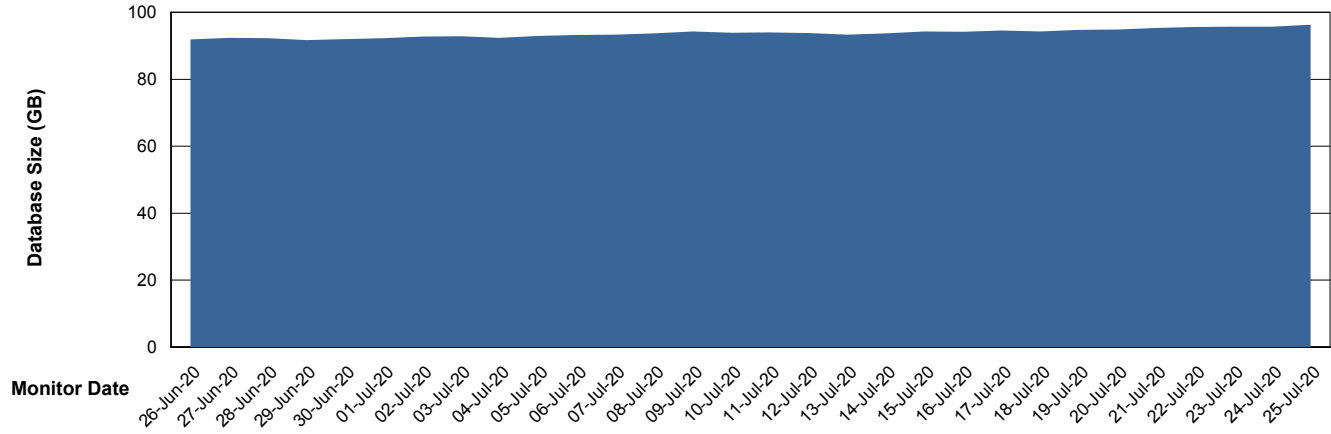

Weekly SLA Customer Report

Customer BGG_Production
Database ID 58

Database Performance BGGDB_BI

Weekly SLA Customer Report

Customer BGG_Production
Database ID 58

Database Performance BGGDB_Production

Weekly SLA Customer Report

Customer BGG_Production
Database ID 58

Database Performance BGGDB_Standby

Weekly SLA Customer Report

Customer BGG_Production
Database ID 58

DATABASE SIZE BGGDB_BI

Database growth over last month

DATABASE SIZE BGGDB_Production

Database growth over last month

Weekly SLA Customer Report

Customer BGG_Production
 Database ID 58

Database Tablespace BGGDB_BI

Date	Tablespace Name	Filesize (Gb)	Usedsize (Gb)	Percentage free
25-Jul-20	ABSDATA	54	46	15
	INDX	58	49	16
24-Jul-20	ABSDATA	54	46	15
	INDX	58	49	16
23-Jul-20	ABSDATA	54	46	15
	INDX	58	49	16
22-Jul-20	ABSDATA	54	45	17
	INDX	58	48	17
21-Jul-20	ABSDATA	54	45	17
	INDX	58	48	17
20-Jul-20	ABSDATA	54	45	17
	INDX	58	48	17
19-Jul-20	ABSDATA	54	45	17
	INDX	58	48	17