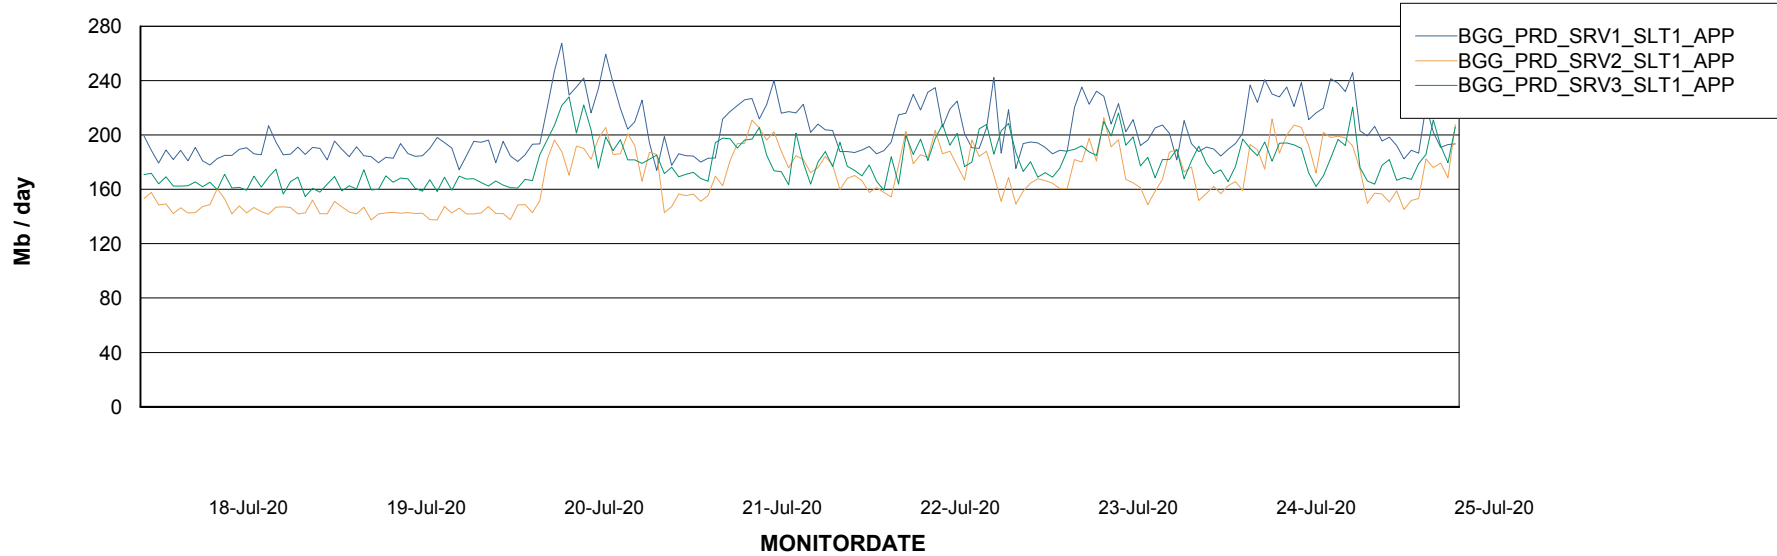

ABSSolute Application Server Services

Avg memory used per ABS Server Service