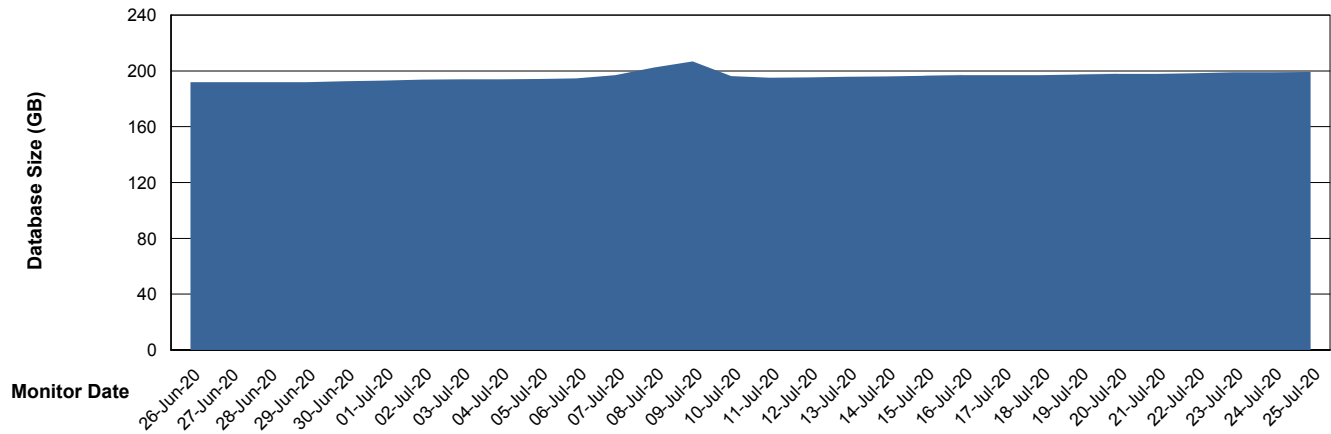

Weekly SLA Customer Report

Customer BGG_Production
Database ID 58

Database Performance BGGDB_BI

Weekly SLA Customer Report

Customer BGG_Production
Database ID 58

Database Performance BGGDB_Production

Weekly SLA Customer Report

Customer BGG_Production
Database ID 58

Database Performance BGGDB_Standby

Weekly SLA Customer Report

Customer BGG_Production
Database ID 58

DATABASE SIZE BGGDB_BI

Database growth over last month

DATABASE SIZE BGGDB_Production

Database growth over last month

Weekly SLA Customer Report

Customer BGG_Production
 Database ID 58

Database Tablespace BGGDB_BI

Date	Tablespace Name	Filesize (Gb)	Usedsize (Gb)	Percentage free
25-Jul-20	ABSDATA	54	46	15
	INDX	58	49	16
24-Jul-20	ABSDATA	54	46	15
	INDX	58	49	16
23-Jul-20	ABSDATA	54	46	15
	INDX	58	49	16
22-Jul-20	ABSDATA	54	45	17
	INDX	58	48	17
21-Jul-20	ABSDATA	54	45	17
	INDX	58	48	17
20-Jul-20	ABSDATA	54	45	17
	INDX	58	48	17
19-Jul-20	ABSDATA	54	45	17
	INDX	58	48	17