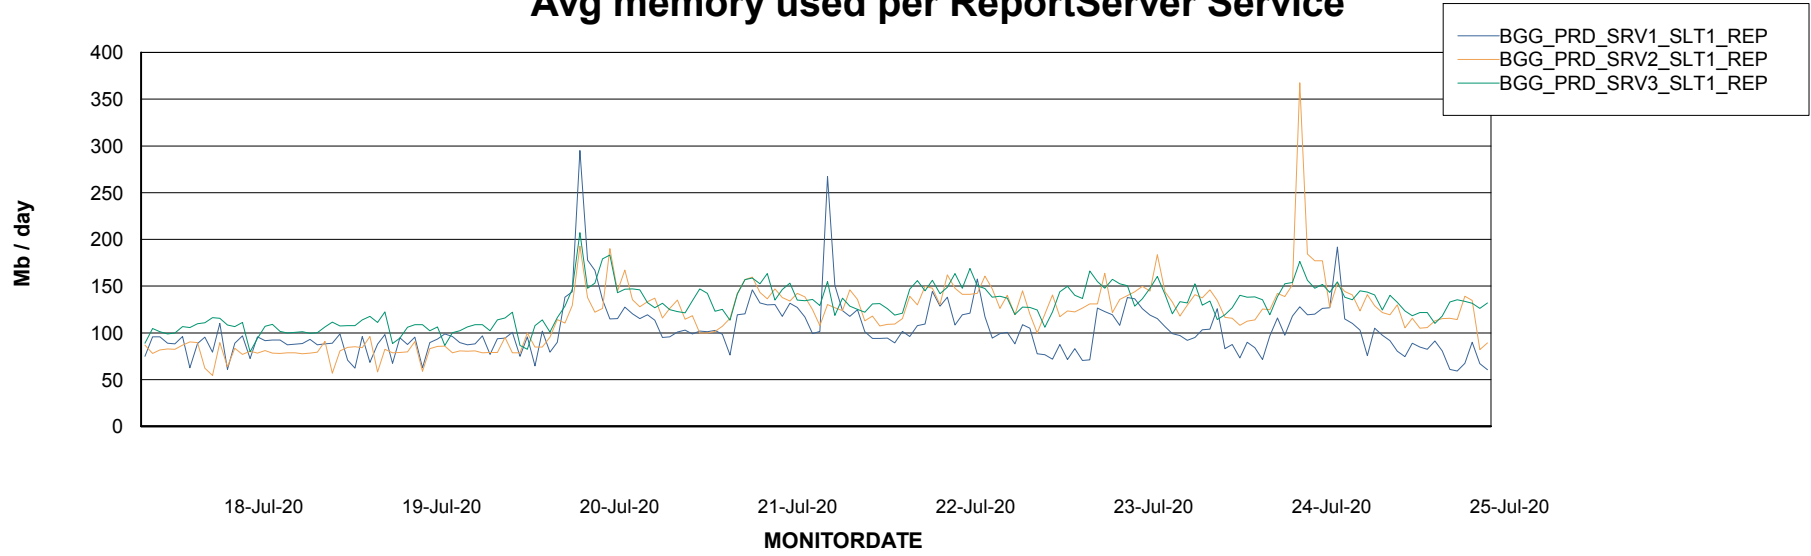

Avg memory used per ABS Server Service

Avg users per day per ABS server

Weekly SLA Customer Report

Customer BGG_Production
Database ID 58

ABSSolute Application ReportServer Services

Avg memory used per ReportServer Service