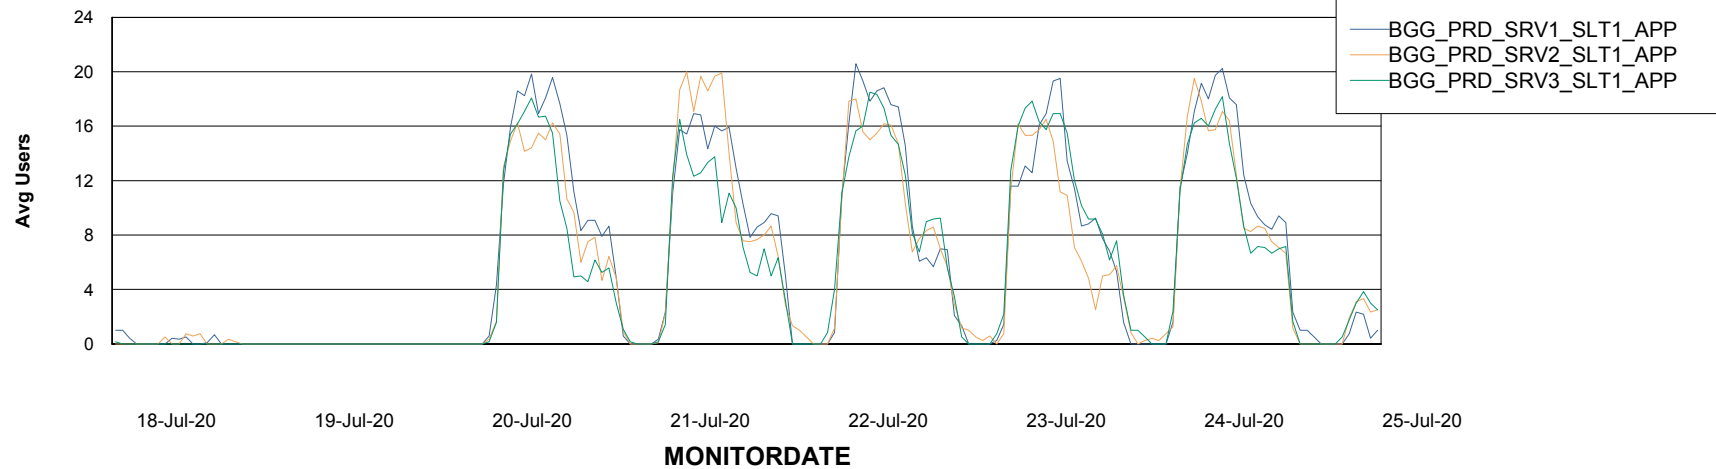

Avg users per day per ABS server