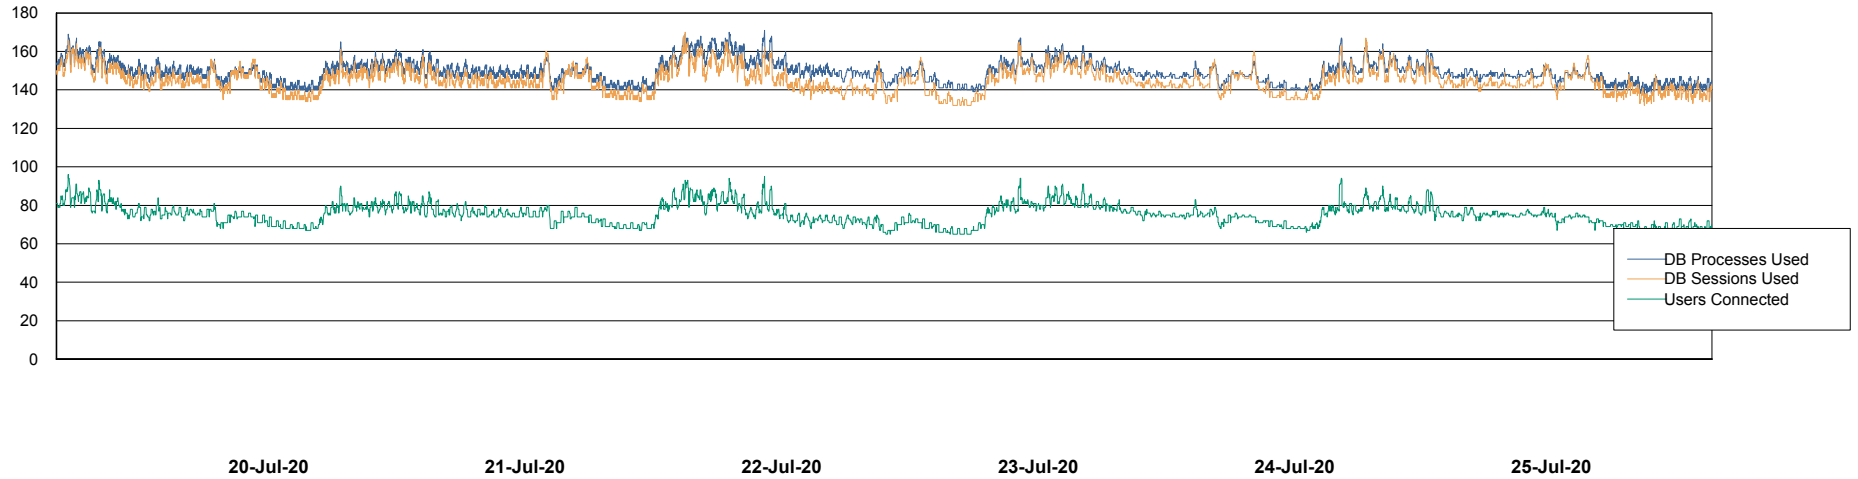

Weekly SLA Customer Report

Customer BGG_Production
Database ID 58

Database Performance BGGDB_BI

Weekly SLA Customer Report

Customer BGG_Production
Database ID 58

Database Performance BGGDB_Production

Weekly SLA Customer Report