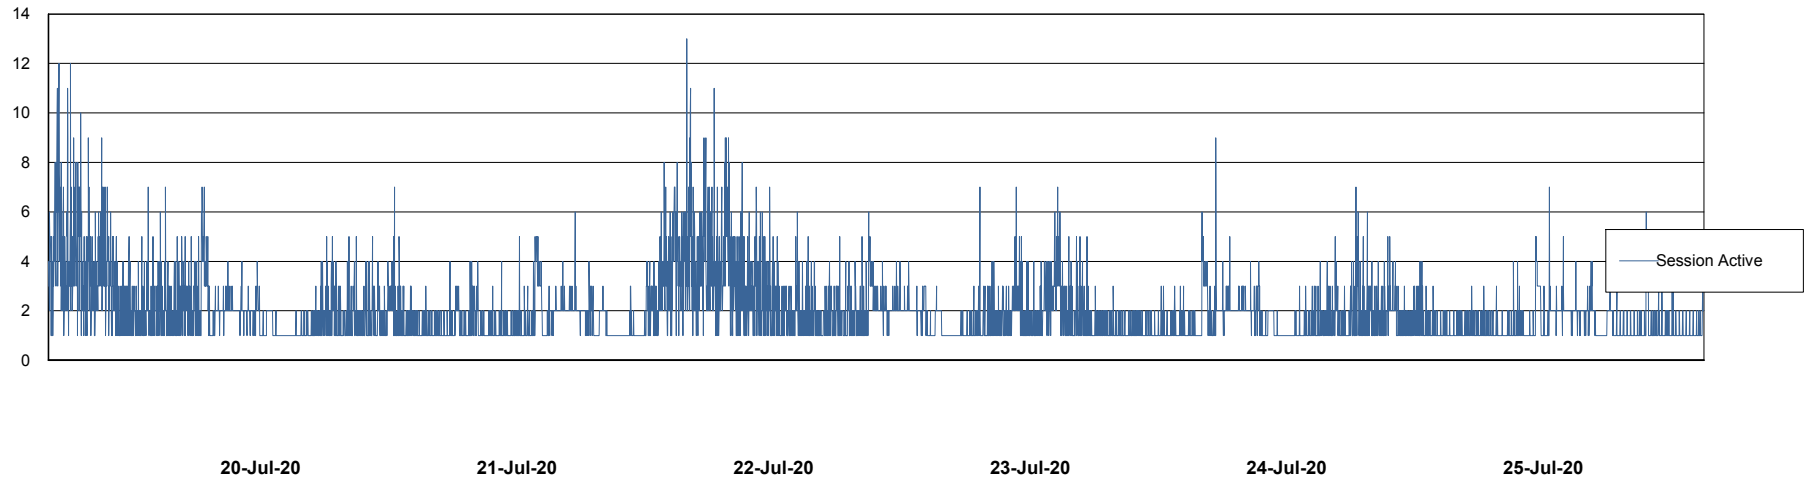

Weekly SLA Customer Report

Customer BGG_Production
Database ID 58

Database Performance BGGDB_BI

Weekly SLA Customer Report

Customer BGG_Production
Database ID 58

Database Performance BGGDB_Production

Weekly SLA Customer Report