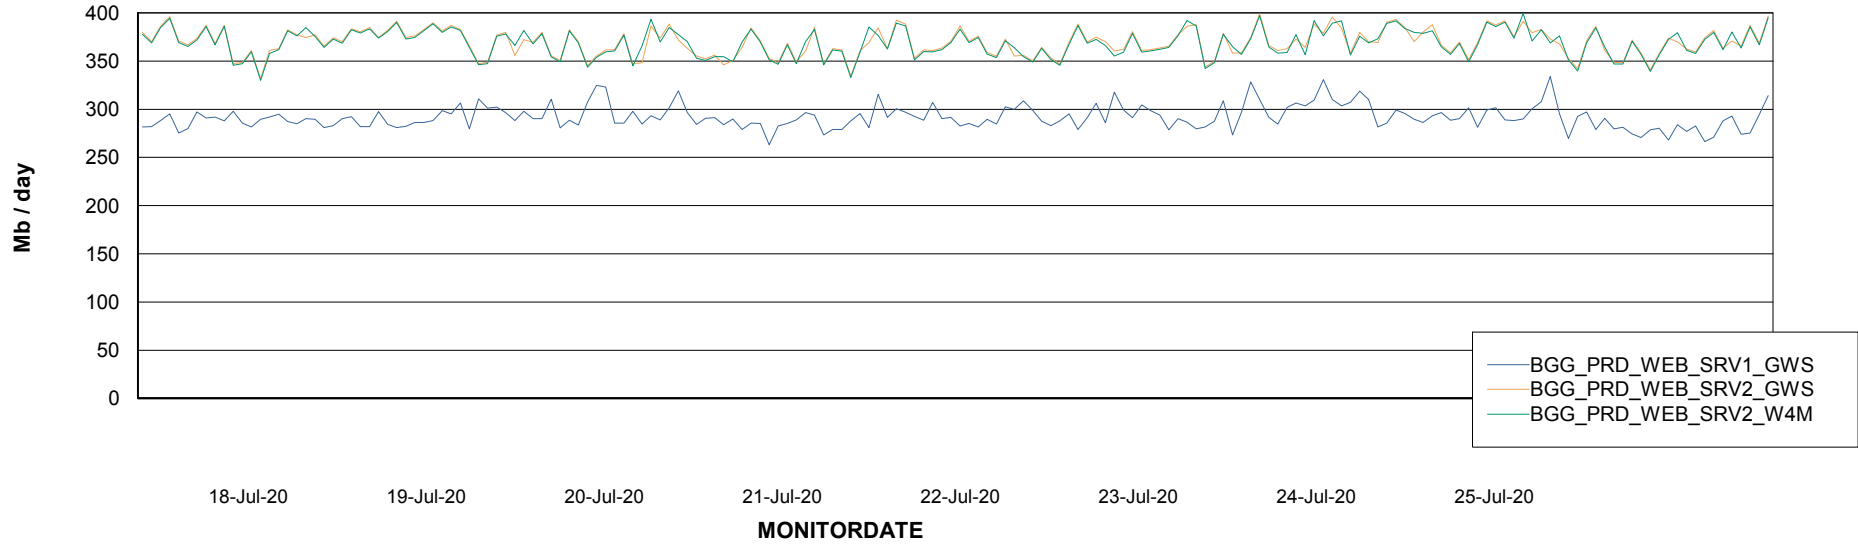

ABSSolute Web Component Services

Avg memory used per ABS Web component