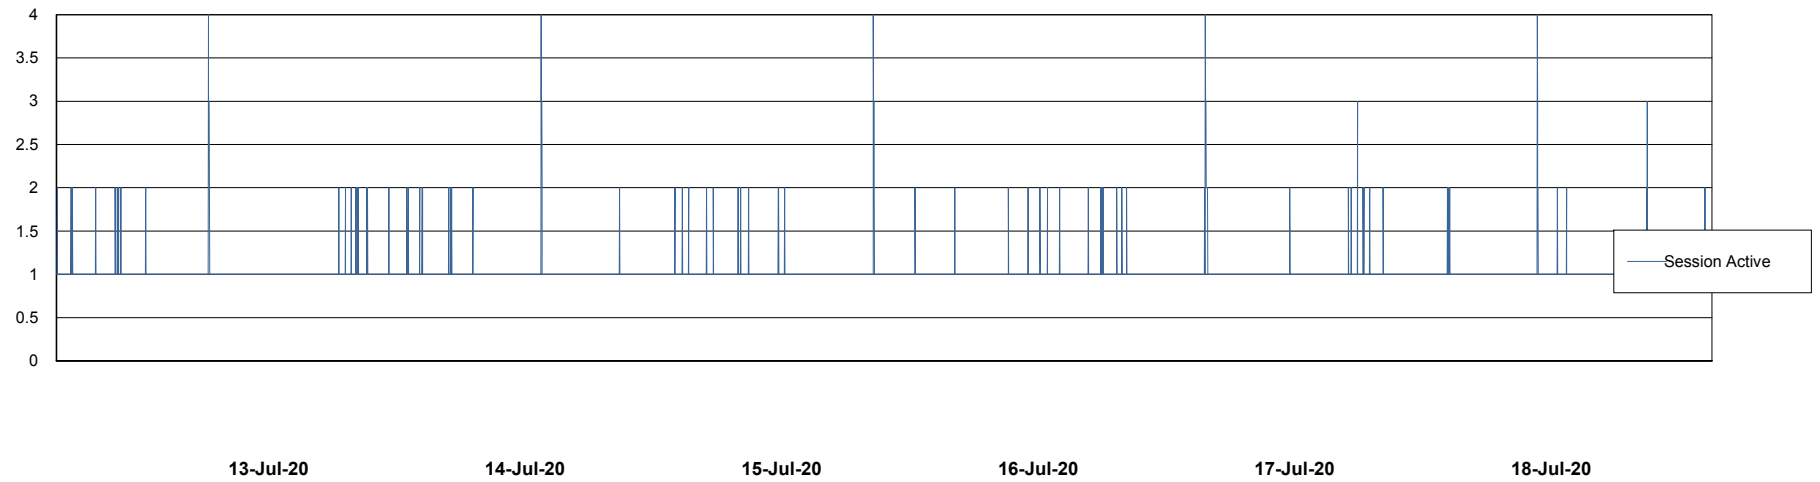

Database Performance WBLDB_Production