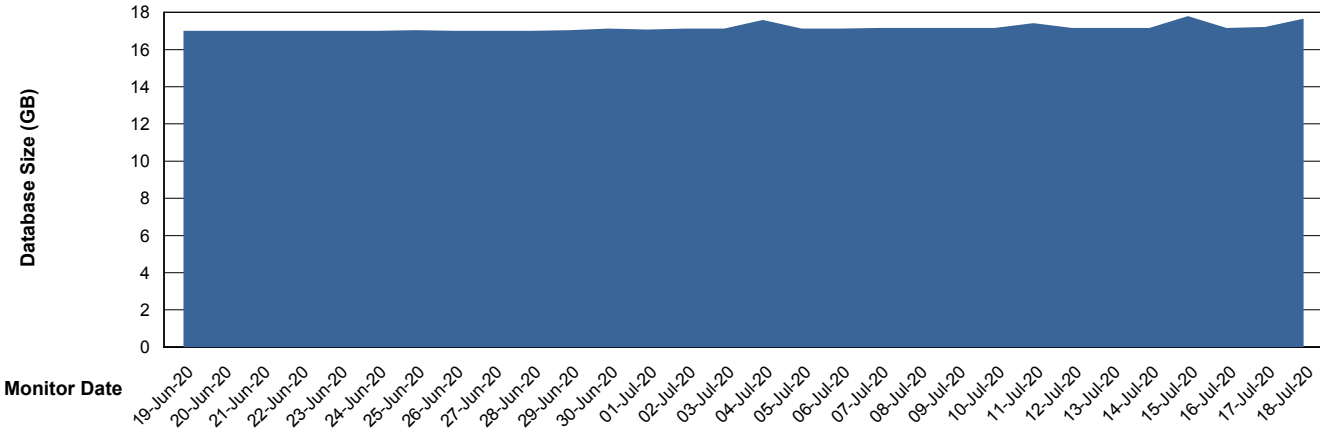

## Database Performance WBLDB\_Standby

# Weekly SLA Customer Report

Customer WBL\_Production  
 Database ID 40

DATABASE SIZE WBLDB\_Production

Database growth over last month

Database Tablespace WBLDB\_Production

Date	Tablespace Name	Filesize (Gb)	Usedsize (Gb)	Percentage free
18-Jul-20	ABSDATA	9	7	22
	INDX	12	9	25
17-Jul-20	ABSDATA	9	7	22
	INDX	12	9	25
16-Jul-20	ABSDATA	9	7	22
	INDX	12	9	25
15-Jul-20	ABSDATA	9	7	22
	INDX	12	9	25
14-Jul-20	ABSDATA	9	7	22
	INDX	12	9	25
13-Jul-20	ABSDATA	9	7	22
	INDX	12	9	25
12-Jul-20	ABSDATA	9	7	22
	INDX	12	9	25