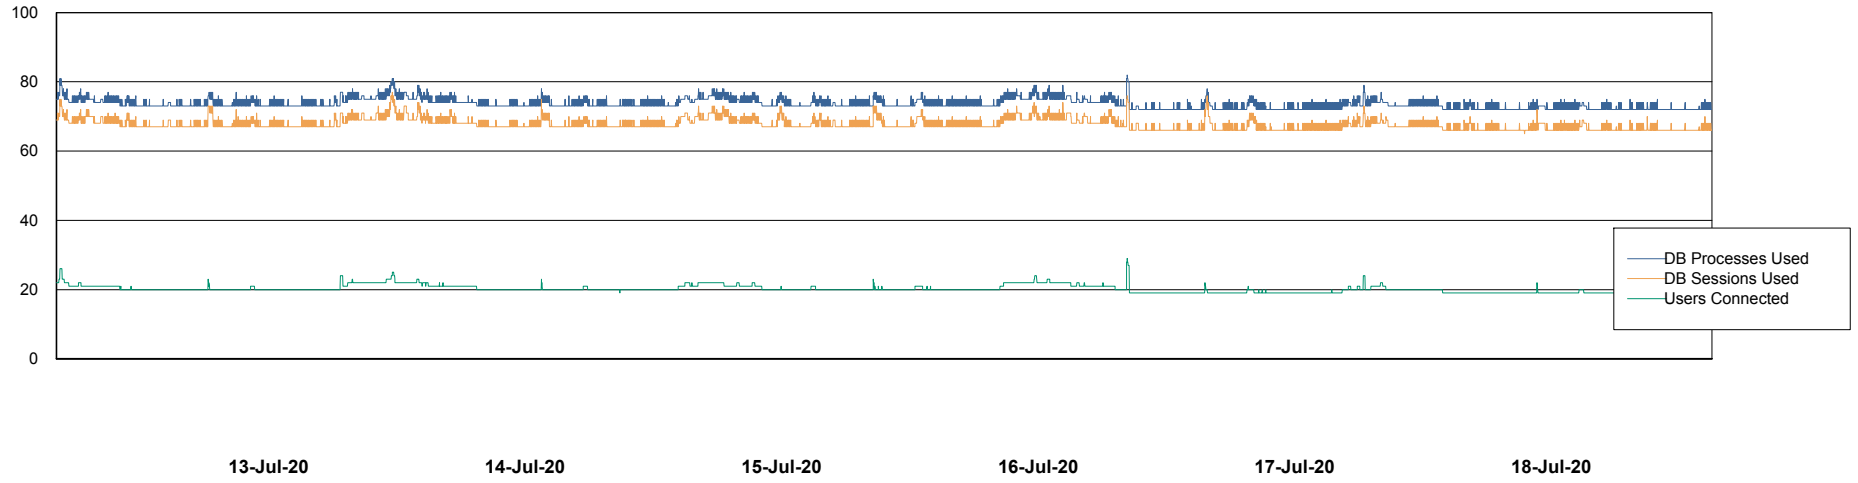

Database Performance WBLDB_Production