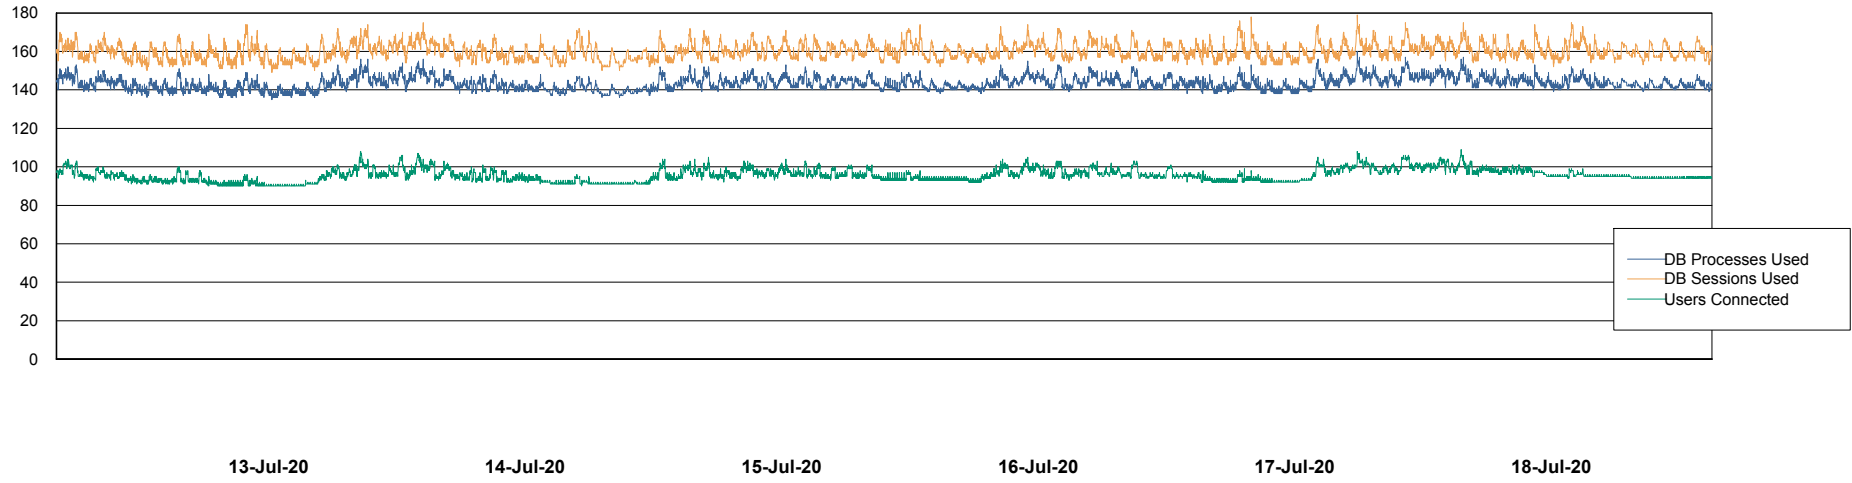

Weekly SLA Customer Report

Customer VOS_Production
Database ID 68

Database Performance VOSBIDB_Production

Weekly SLA Customer Report

Customer VOS_Production
Database ID 68

Database Performance VOSDB_Production