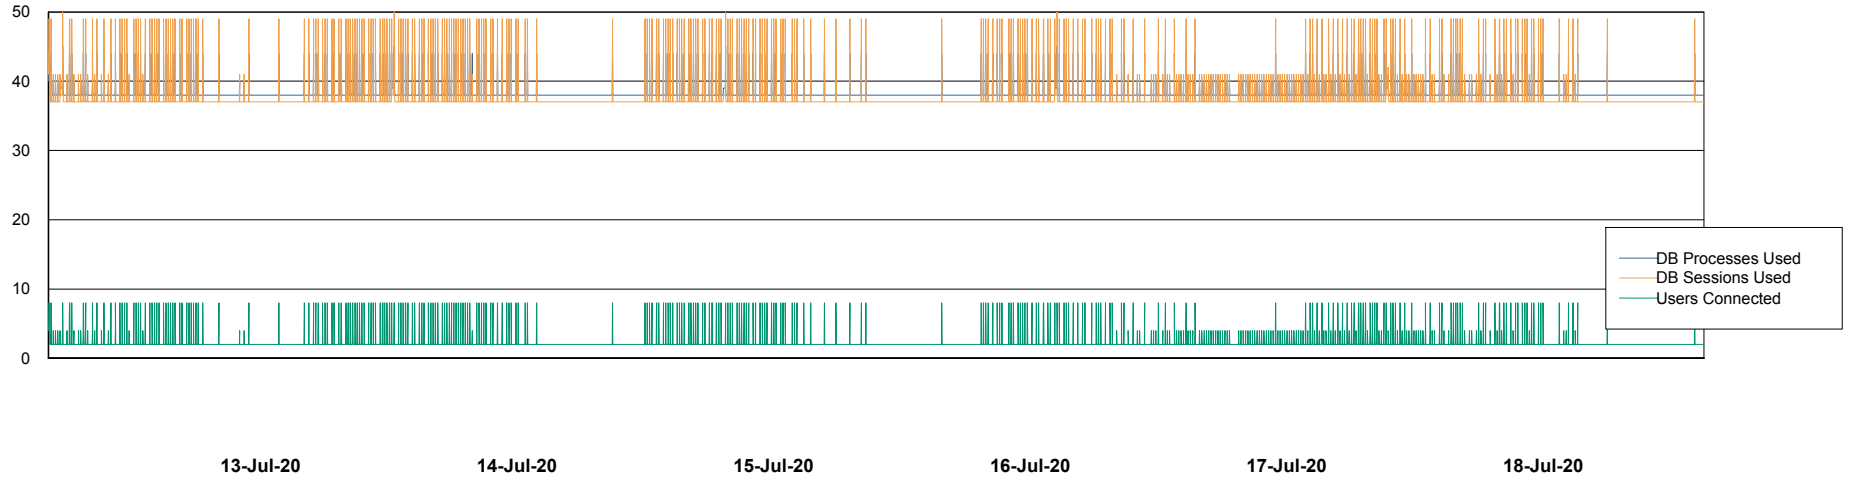

Weekly SLA Customer Report

Customer VOS_Production
Database ID 68

Database Performance VOSBIDB_Production

Weekly SLA Customer Report

Customer VOS_Production
Database ID 68

Database Performance VOSDB_Production

Weekly SLA Customer Report

Customer VOS_Production
Database ID 68

Database Performance VOSDB_Standby

Weekly SLA Customer Report

Customer VOS_Production
Database ID 68

DATABASE SIZE VOSBIDB_Production

Database growth over last month