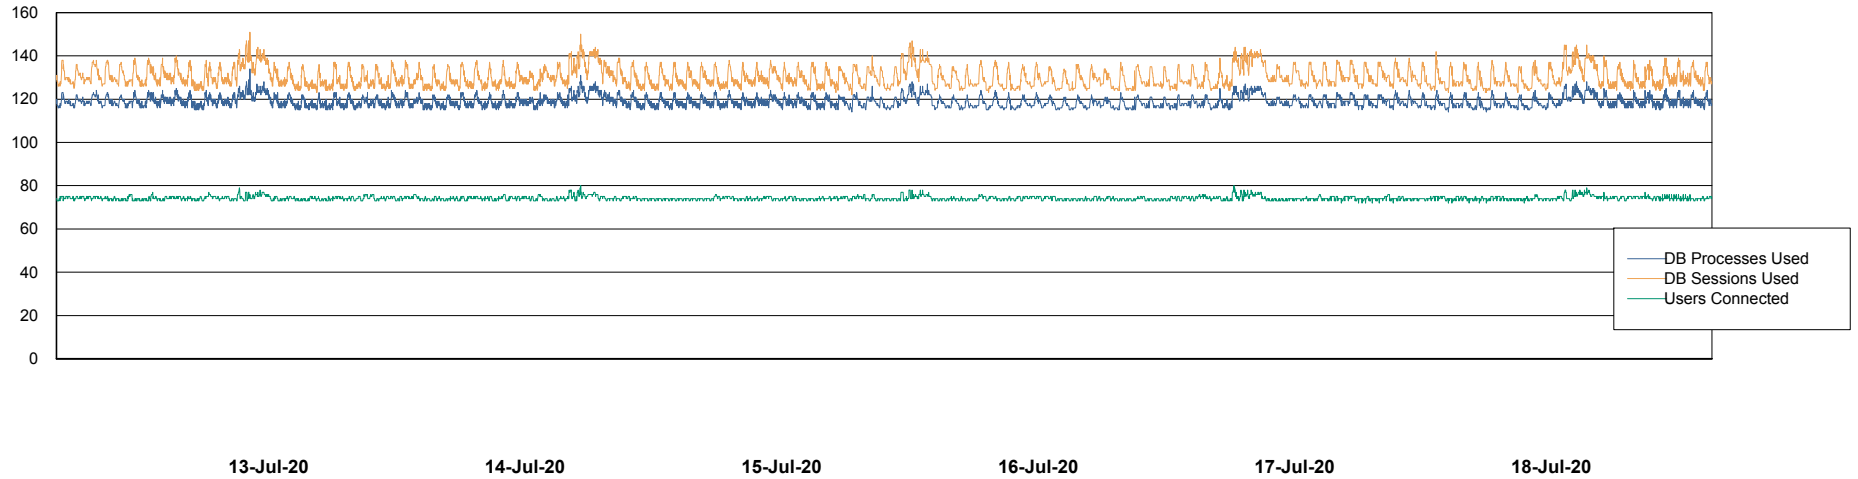

Database Performance VOSBIDB_Production