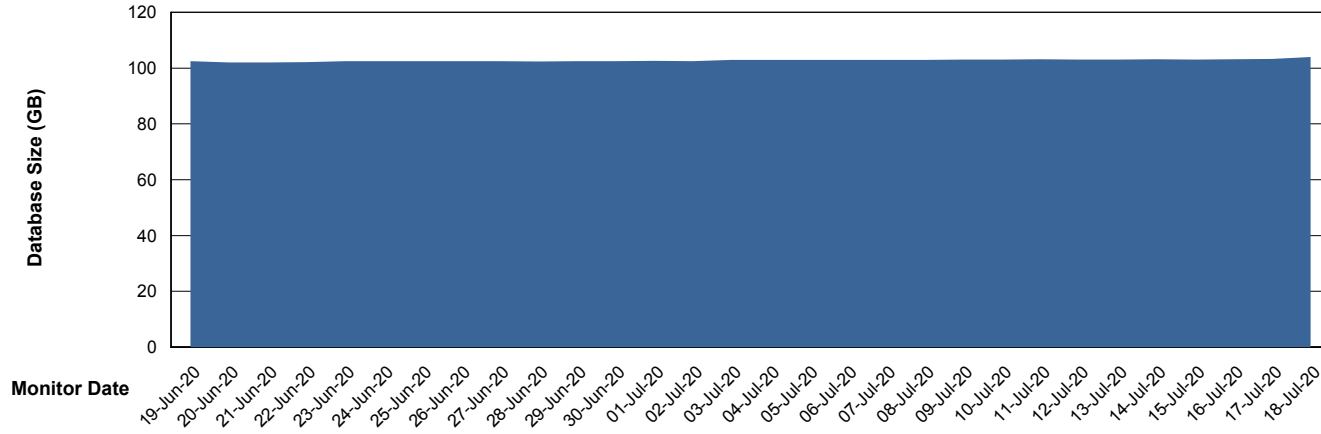

Weekly SLA Customer Report

Customer VOS_Production
Database ID 68

Database Performance VOSBIDB_Production

Weekly SLA Customer Report

Customer VOS_Production
Database ID 68

Database Performance VOSDB_Production

Weekly SLA Customer Report

Customer VOS_Production
Database ID 68

Database Performance VOSDB_Standby

Weekly SLA Customer Report

Customer VOS_Production
Database ID 68

DATABASE SIZE VOSBIDB_Production

Database growth over last month

DATABASE SIZE VOSDB_Production

Database growth over last month

Weekly SLA Customer Report

Customer VOS_Production
Database ID 68

Database Tablespace VOSBIDB_Production

Date	Tablespace Name	Filesize (Gb)	Usedsize (Gb)	Percentage free
18-Jul-20	ABSDATA	70	40	43
	INDX	74	57	23
17-Jul-20	ABSDATA	70	40	43
	INDX	74	57	23
16-Jul-20	ABSDATA	70	40	43
	INDX	74	57	23
15-Jul-20	ABSDATA	70	40	43
	INDX	74	57	23
14-Jul-20	ABSDATA	70	40	43
	INDX	74	57	23
13-Jul-20	ABSDATA	70	40	43
	INDX	74	56	24
12-Jul-20	ABSDATA	70	40	43
	INDX	74	56	24