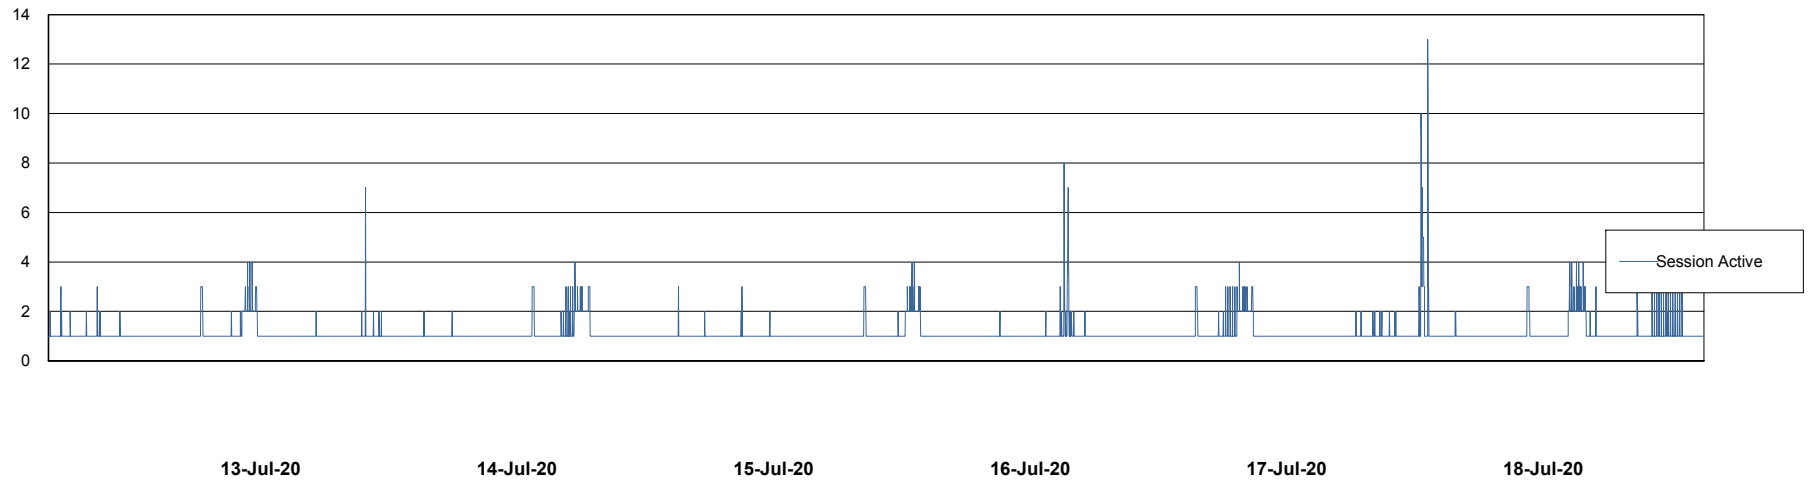

Harddisk Usage VOS_ABSWEB2

	Free disk space on / (%)	Total disk space on / (Gb)	Used disk space on / (Gb)	Total disk space on /home (Gb)	Used disk space on /home (Gb)	Free disk space on /opt (%)	Total disk space on /opt (Gb)	Used disk space on /opt (Gb)	Total disk space on /tmp (Gb)	Used disk space on /tmp (Gb)
18-Jul-20	77	50	12	50	12	77	50	12	50	12
17-Jul-20	77	50	12	50	12	77	50	12	50	12
16-Jul-20	77	50	12	50	12	77	50	12	50	12
15-Jul-20	77	50	12	50	12	77	50	12	50	12
14-Jul-20	77	50	12	50	12	77	50	12	50	12
13-Jul-20	77	50	12	50	12	77	50	12	50	12
12-Jul-20	77	50	12	50	12	77	50	12	50	12

Weekly SLA Customer Report

Customer VOS_Production
Database ID 68

Database Performance VOSBIDB_Production

Weekly SLA Customer Report

Customer VOS_Production
Database ID 68

Database Performance VOSDB_Production