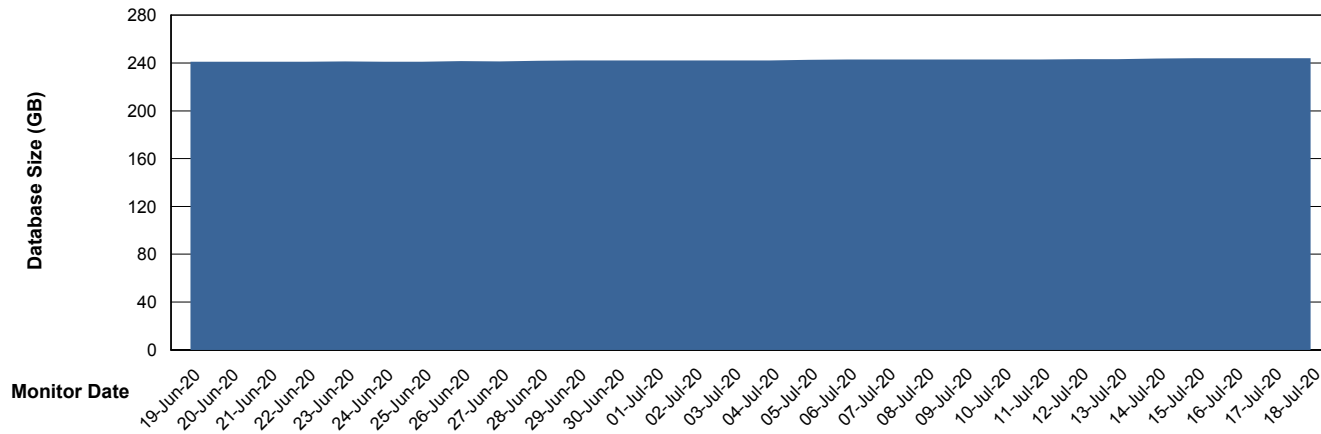

Weekly SLA Customer Report

Customer VOS_Production
Database ID 68

Database Performance VOSDB_Standby

Weekly SLA Customer Report

Customer VOS_Production
Database ID 68

DATABASE SIZE VOSBIDB_Production

Database growth over last month

DATABASE SIZE VOSDB_Production

Database growth over last month

Weekly SLA Customer Report

Customer VOS_Production
Database ID 68

Database Tablespace VOSBIDB_Production

Date	Tablespace Name	Filesize (Gb)	Usedsize (Gb)	Percentage free
18-Jul-20	ABSDATA	70	40	43
	INDX	74	57	23
17-Jul-20	ABSDATA	70	40	43
	INDX	74	57	23
16-Jul-20	ABSDATA	70	40	43
	INDX	74	57	23
15-Jul-20	ABSDATA	70	40	43
	INDX	74	57	23
14-Jul-20	ABSDATA	70	40	43
	INDX	74	57	23
13-Jul-20	ABSDATA	70	40	43
	INDX	74	56	24
12-Jul-20	ABSDATA	70	40	43
	INDX	74	56	24