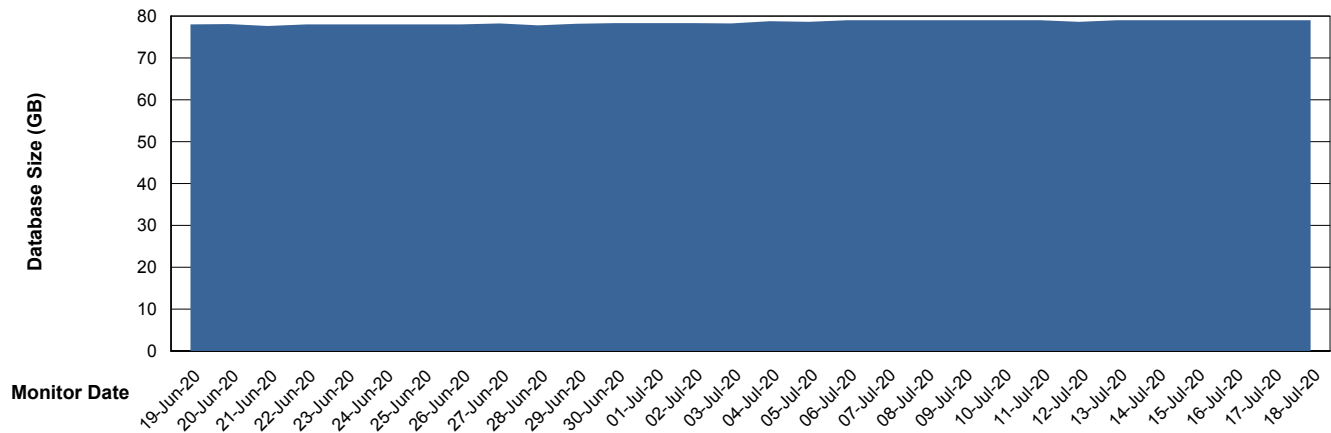

DATABASE SIZE VENDB_BI

Database growth over last month