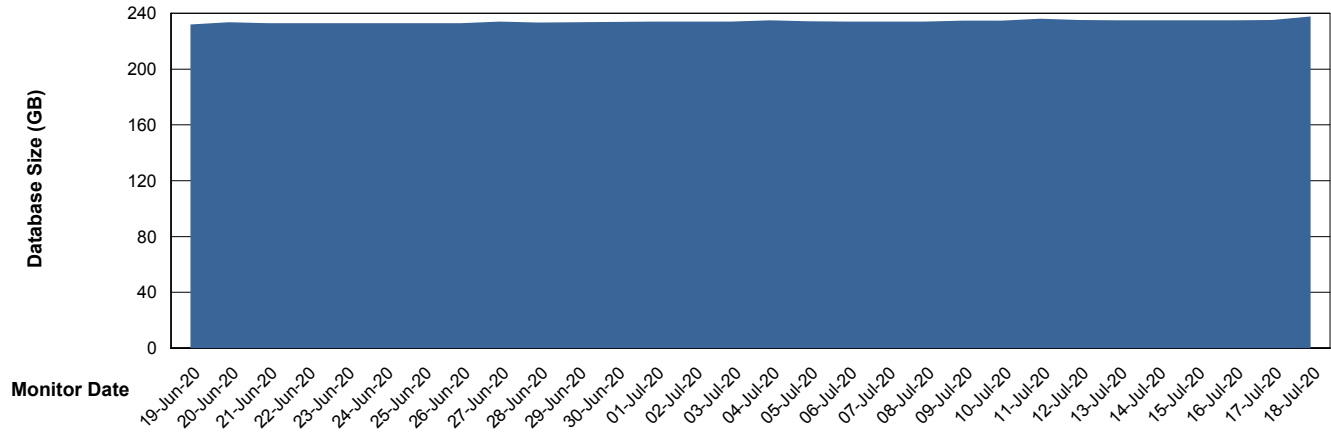

Weekly SLA Customer Report

Customer VEN_Production
Database ID 35

Database Performance VENDB_BI

Weekly SLA Customer Report

Customer VEN_Production
Database ID 35

DATABASE SIZE ABSVEN06 Primary DB 2019

Database growth over last month

DATABASE SIZE VENDB_BI

Database growth over last month

Weekly SLA Customer Report

Customer VEN_Production
Database ID 35

Database Tablespace ABSVEN06 Primary DB 2019

Date	Tablespace Name	Filesize (Gb)	Usedsize (Gb)	Percentage free
18-Jul-20	ABSDATA	138	116	16
	INDX	136	110	19
17-Jul-20	ABSDATA	138	116	16
	INDX	136	110	19
16-Jul-20	ABSDATA	138	116	16
	INDX	136	110	19
15-Jul-20	ABSDATA	138	116	16
	INDX	136	110	19
14-Jul-20	ABSDATA	138	116	16
	INDX	136	110	19
13-Jul-20	ABSDATA	138	116	16
	INDX	136	110	19
12-Jul-20	ABSDATA	138	116	16
	INDX	136	110	19