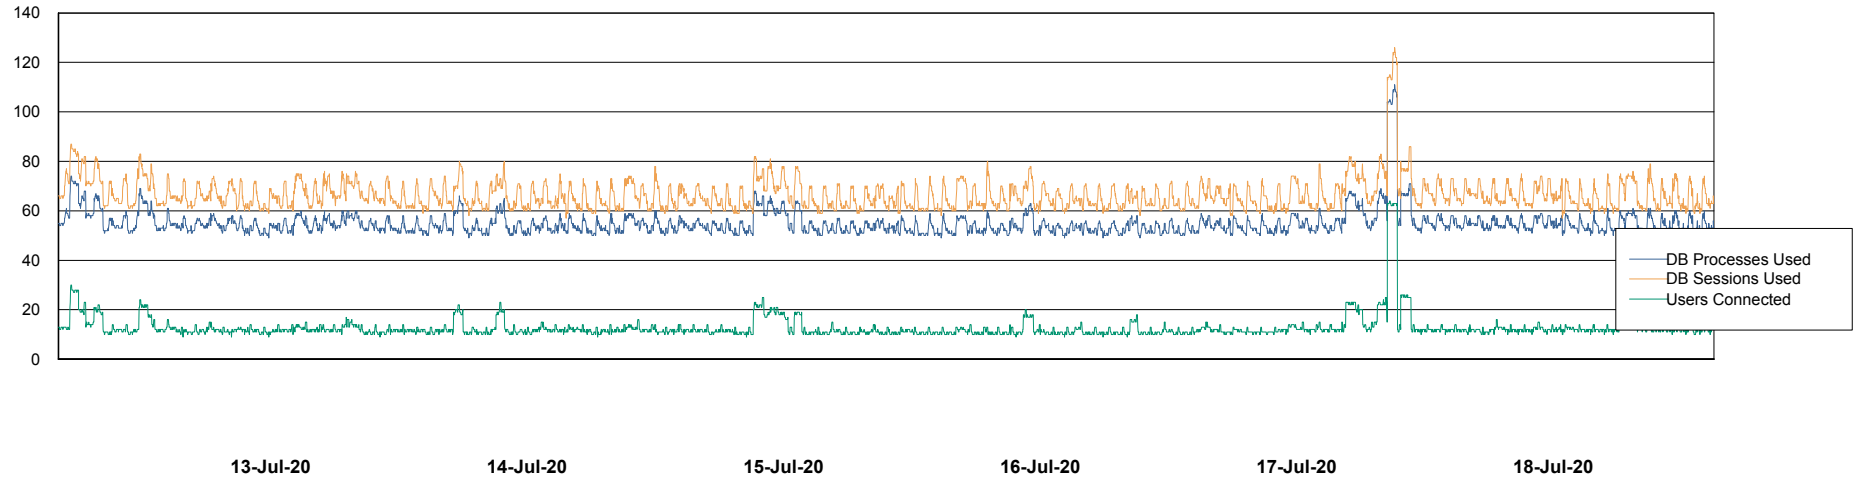

Database Performance VENDB_BI