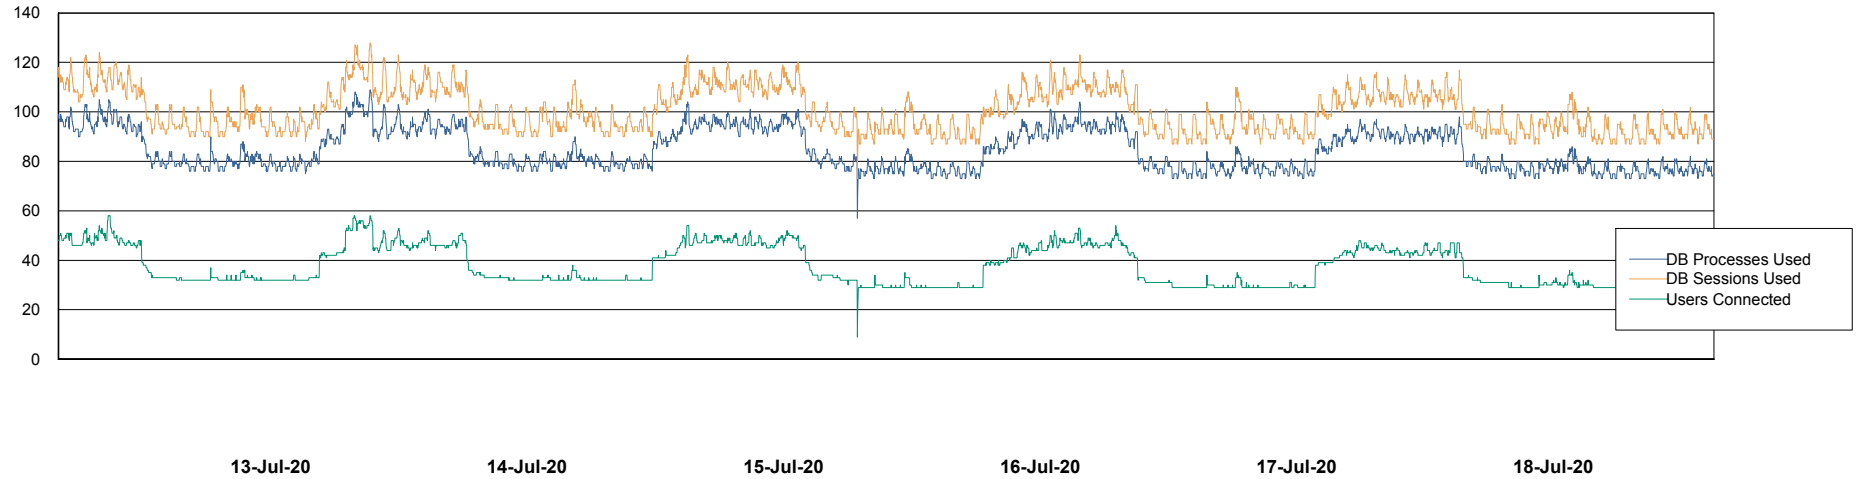

Weekly SLA Customer Report

Customer VEN_Production
Database ID 35

Harddisk Usage VEN_PRD_DB_BI

	Free disk space on c: (%)	Total disk space on c: (Gb)	Free disk space on d: (%)	Total disk space on d: (Gb)
18-Jul-20	47	102	43	601
17-Jul-20	48	102	44	601
16-Jul-20	49	102	44	601
15-Jul-20	49	102	44	601
14-Jul-20	49	102	44	601
13-Jul-20	49	102	44	601
12-Jul-20	49	102	44	601

Weekly SLA Customer Report

Customer VEN_Production
Database ID 35

Database Performance ABSVEN06 Primary DB 2019

Weekly SLA Customer Report

Customer VEN_Production
Database ID 35

Database Performance ABSVEN07 Standby DB 2019