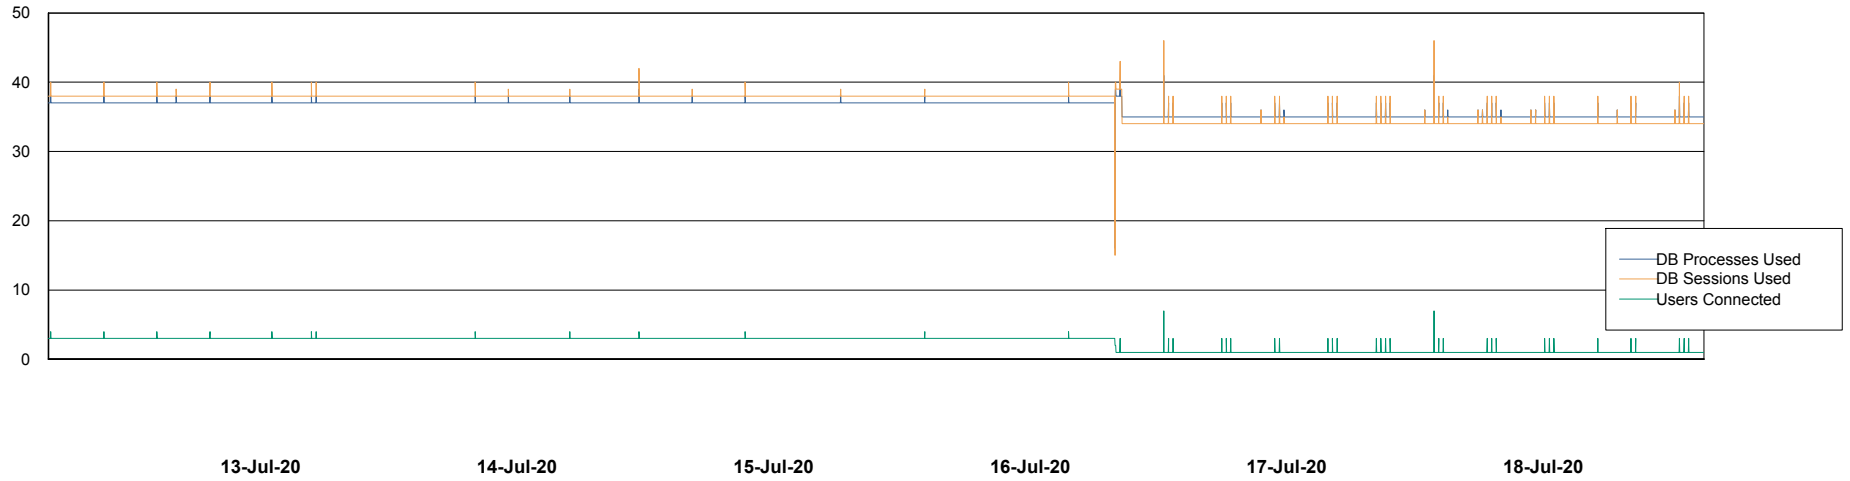

Weekly SLA Customer Report

Customer VEN_Production
Database ID 35

Database Performance ABSVEN06 Primary DB 2019

Weekly SLA Customer Report

Customer VEN_Production
Database ID 35

Database Performance ABSVEN07 Standby DB 2019