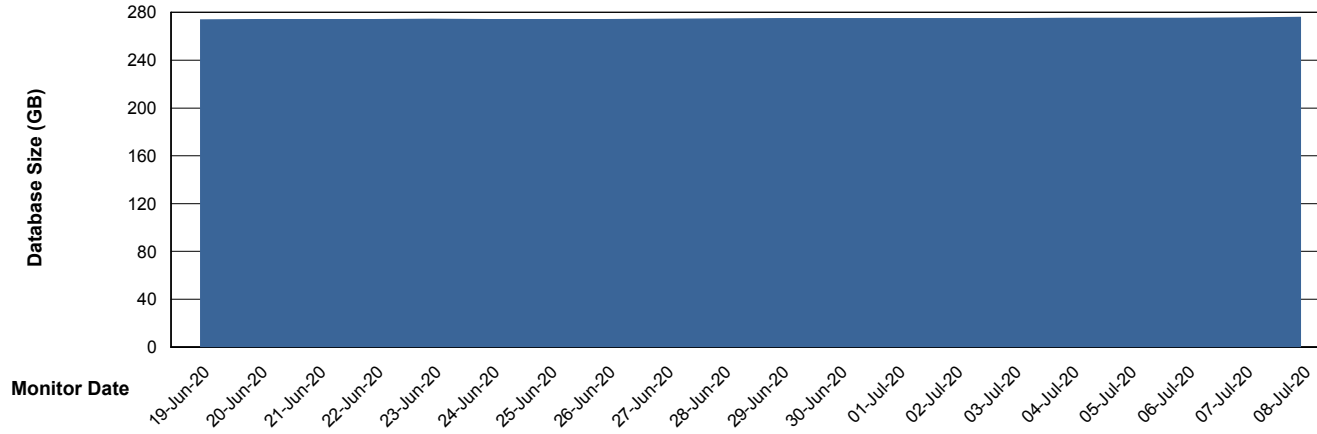

Weekly SLA Customer Report

Customer STK_Production
Database ID 82

Harddisk Usage STK_PRD_STAABSWEB1

	Free disk space on c: (%)	Total disk space on c: (Gb)
18-Jul-20	82	100
17-Jul-20	82	100
16-Jul-20	82	100
15-Jul-20	82	100
14-Jul-20	83	100
13-Jul-20	83	100
12-Jul-20	83	100

Weekly SLA Customer Report

Customer STK_Production
Database ID 82

DATABASE SIZE STKDB_ABS1 Production Database

Database growth over last month

Weekly SLA Customer Report

Customer STK_Production
Database ID 82