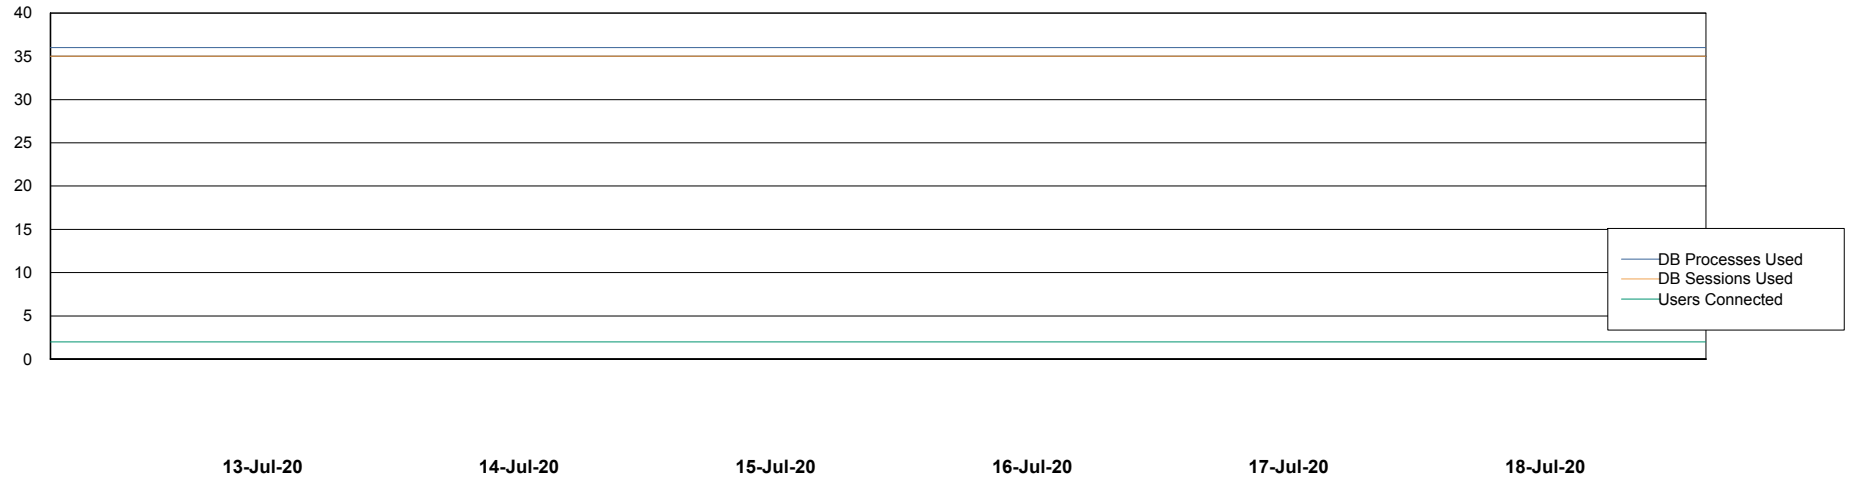

Weekly SLA Customer Report

Customer RSS Production
Database ID 52

Database Performance RSS_DB_Primary (2020)

Weekly SLA Customer Report

Customer RSS Production
Database ID 52

Database Performance RSS_DB_Standby (2020)