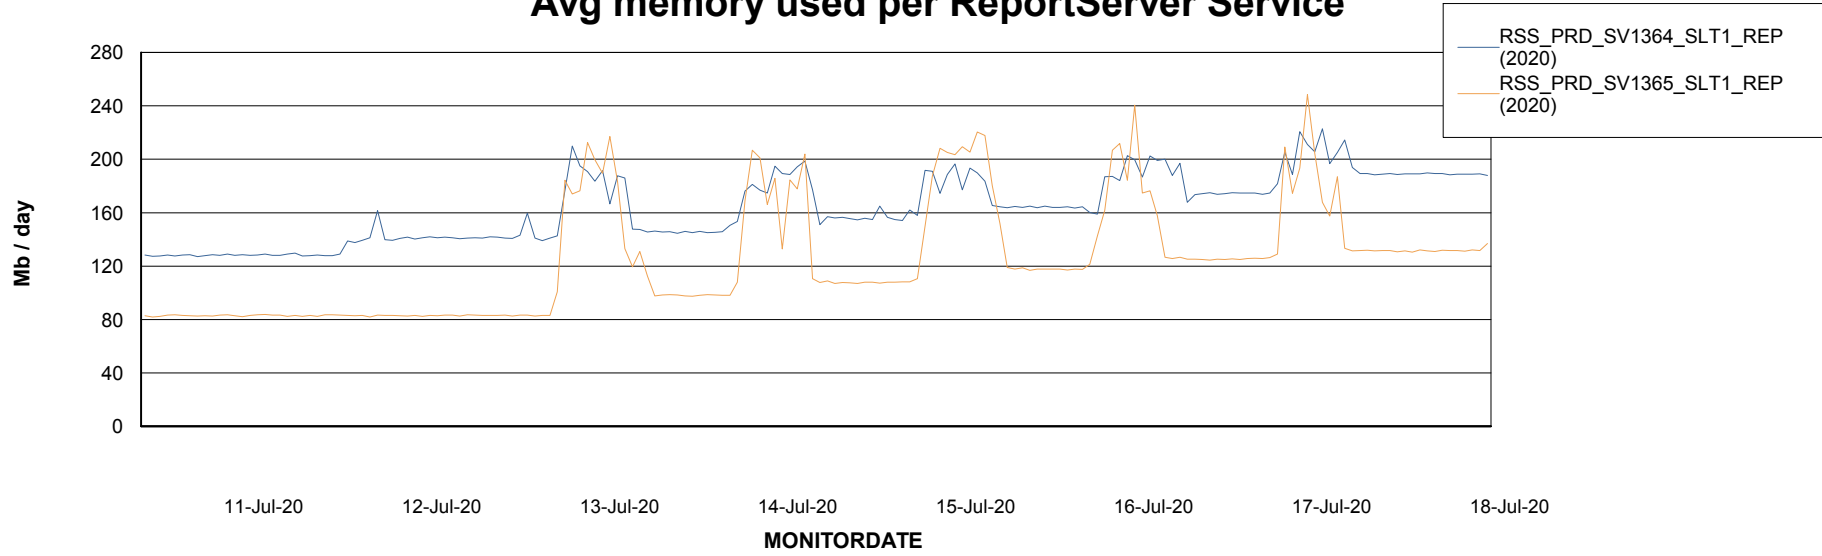

ABSSolute Application ReportServer Services

Avg memory used per ReportServer Service