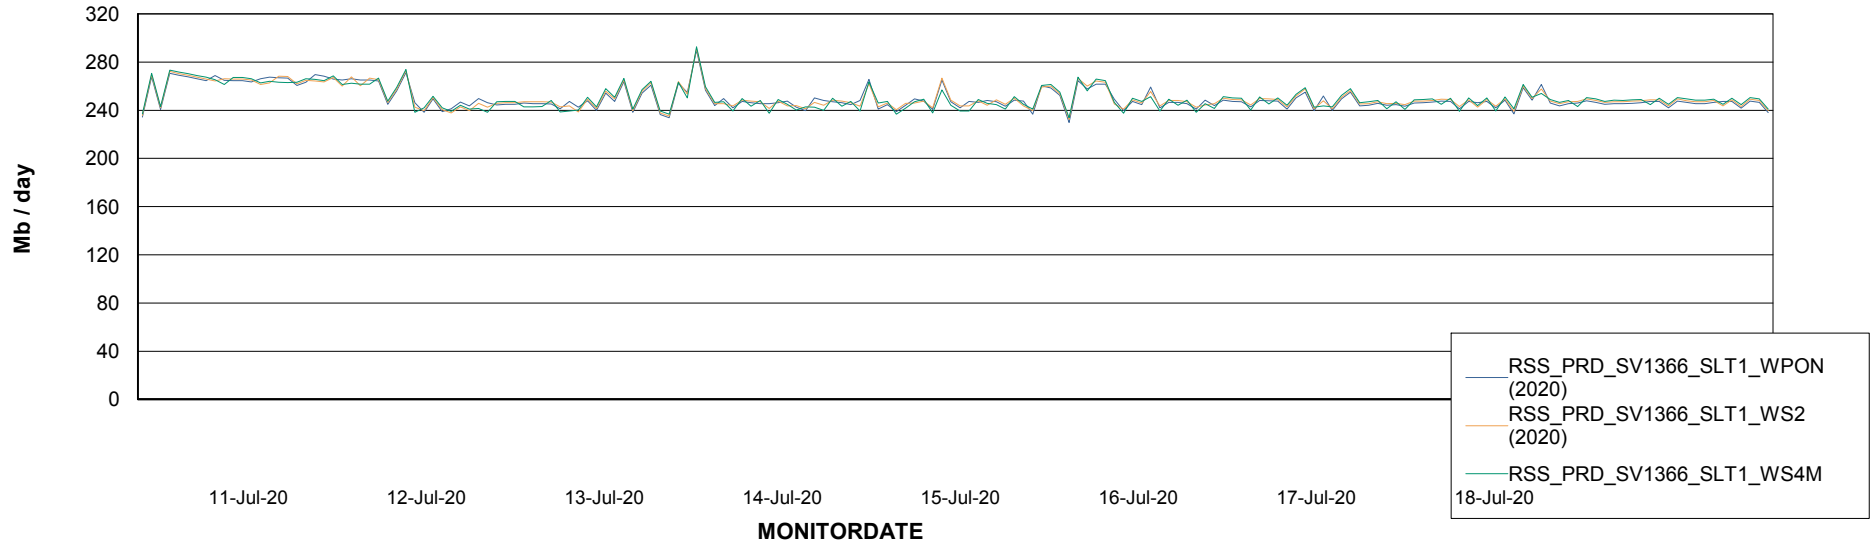

ABSSolute Application ReportServer Services

Avg memory used per ReportServer Service

Weekly SLA Customer Report

Customer RSS Production
Database ID 52

ABSSolute Web Component Services

Avg memory used per ABS Web component