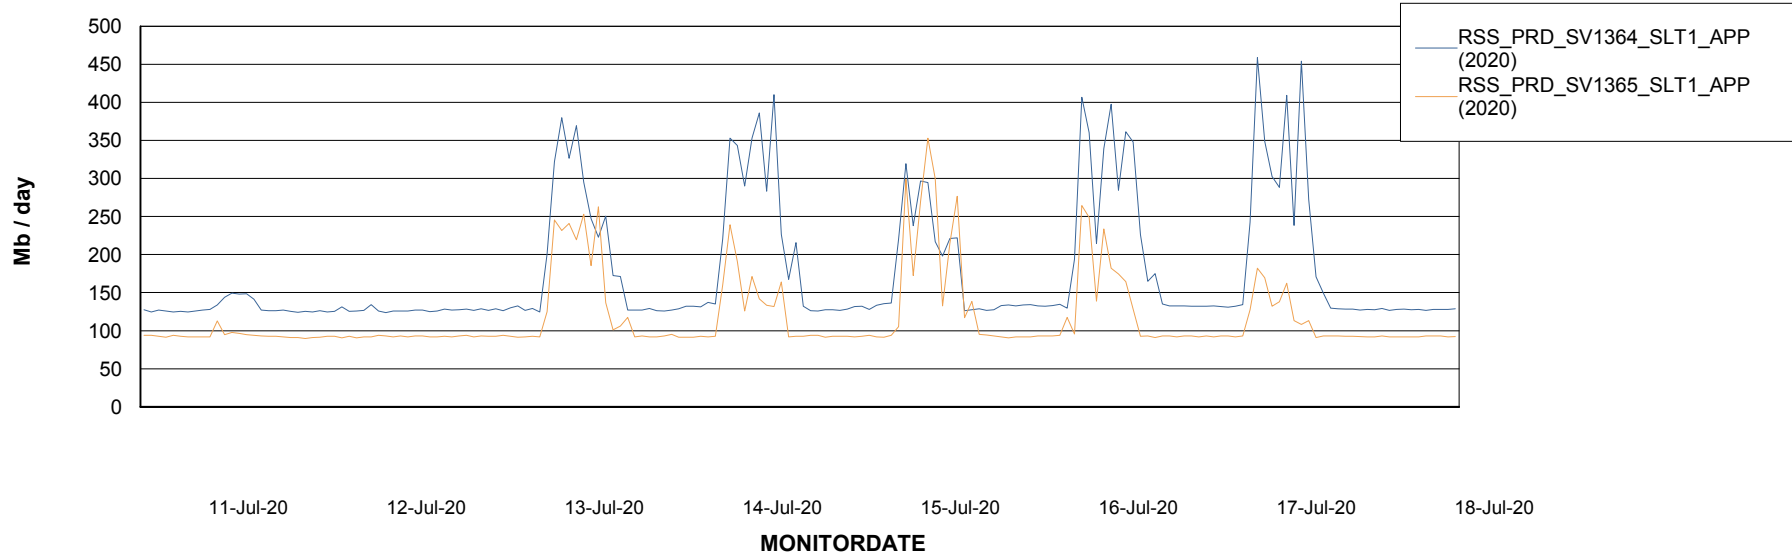

Customer RSS Production
 Database ID 52

Database Tablespace RSS_DB_Primary (2020)

Date	Tablespace Name	Filesize (Gb)	Usedsize (Gb)	Percentage free
18-Jul-20	ABSDATA	31	19	39
	INDX	30	22	27
17-Jul-20	ABSDATA	31	19	39
	INDX	30	22	27
16-Jul-20	ABSDATA	31	19	39
	INDX	30	22	27
15-Jul-20	ABSDATA	22	19	14
	INDX	26	22	15
14-Jul-20	ABSDATA	22	19	14
	INDX	26	22	15
13-Jul-20	ABSDATA	22	19	14
	INDX	26	22	15
12-Jul-20	ABSDATA	22	19	14
	INDX	26	21	19

Weekly SLA Customer Report

Customer RSS Production
Database ID 52

ABSSolute Application Server Services

Avg memory used per ABS Server Service

Avg users per day per ABS server

Weekly SLA Customer Report

Customer RSS Production
Database ID 52