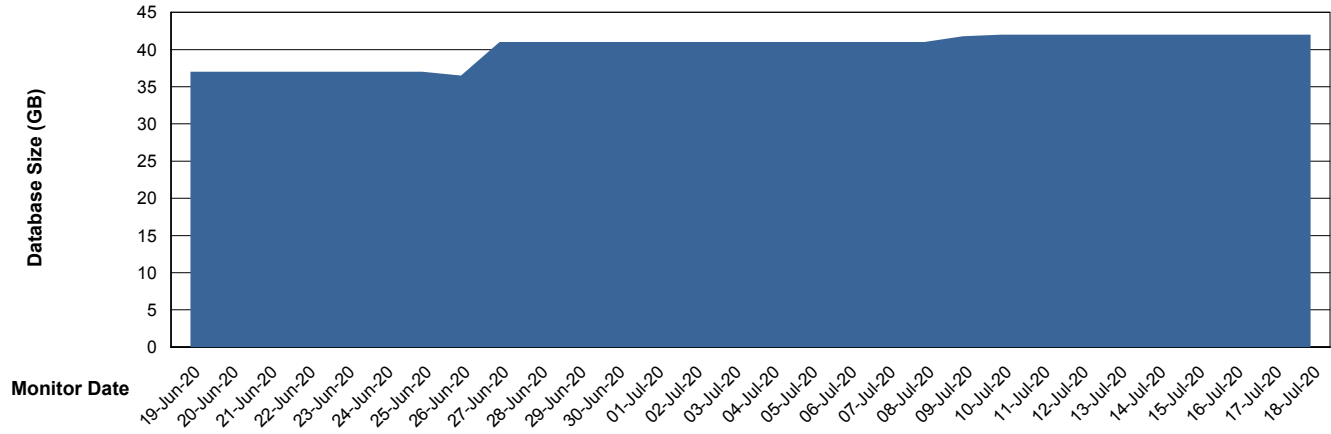

Weekly SLA Customer Report

Customer RSS Production
Database ID 52

Database Performance RSS_DB_Primary (2020)

Weekly SLA Customer Report

Customer RSS Production
Database ID 52

Database Performance RSS_DB_Standby (2020)

Weekly SLA Customer Report

Customer RSS Production
Database ID 52

DATABASE SIZE RSS_DB_Primary (2020)

Database growth over last month

DATABASE SIZE RSSDB_Production

Database growth over last month

Weekly SLA Customer Report