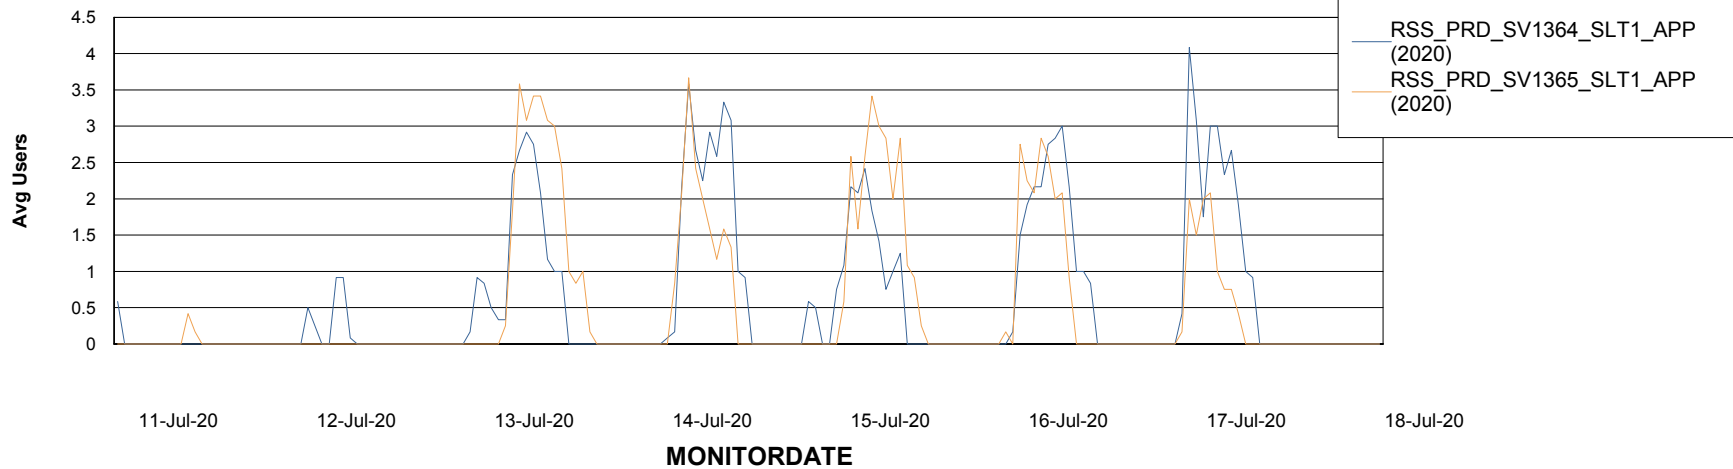

Weekly SLA Customer Report

Customer RSS Production
Database ID 52

ABSSolute Application Server Services

Avg memory used per ABS Server Service

Avg users per day per ABS server

Weekly SLA Customer Report

Customer RSS Production
Database ID 52