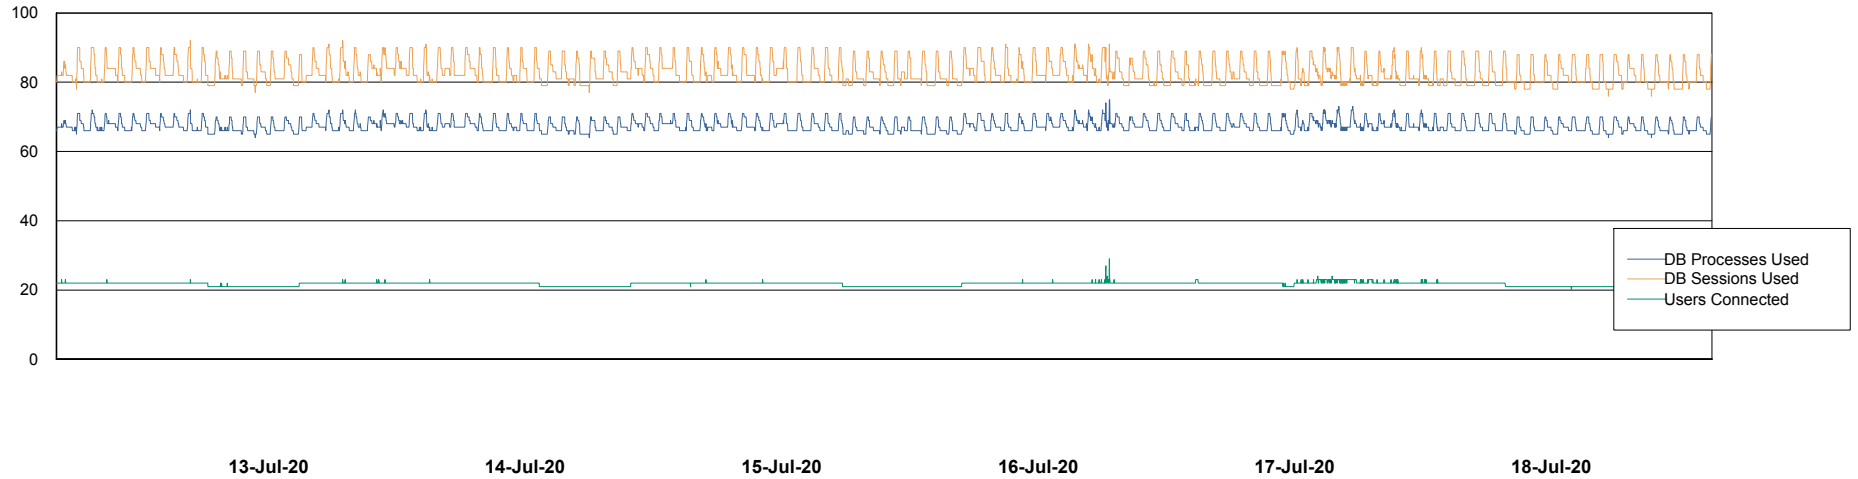

Database Performance RSS_DB_Primary (2020)