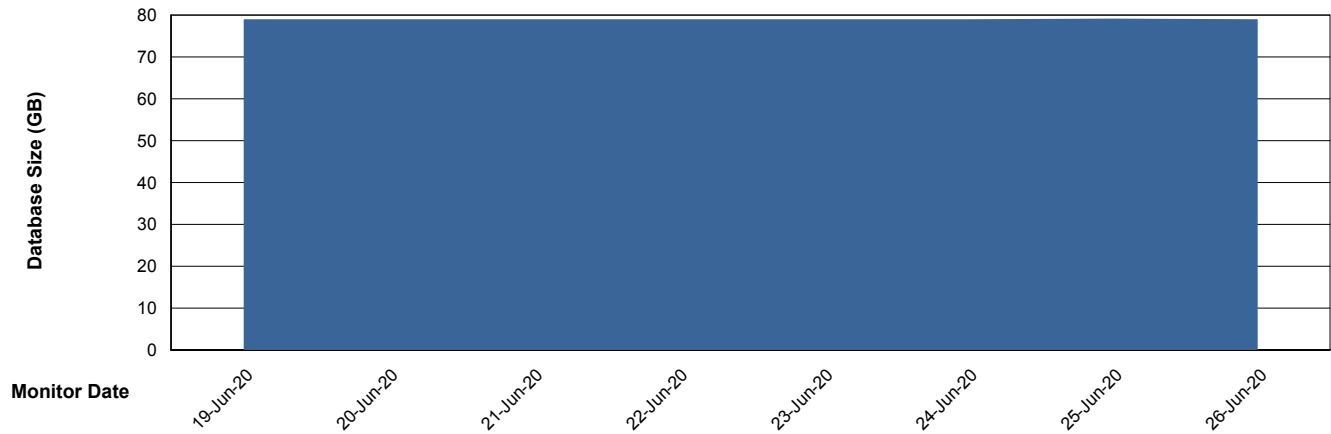

Weekly SLA Customer Report

Customer RSS Production
Database ID 52

DATABASE SIZE RSS_DB_Primary (2020)

Database growth over last month

DATABASE SIZE RSSDB_Production

Database growth over last month

Weekly SLA Customer Report