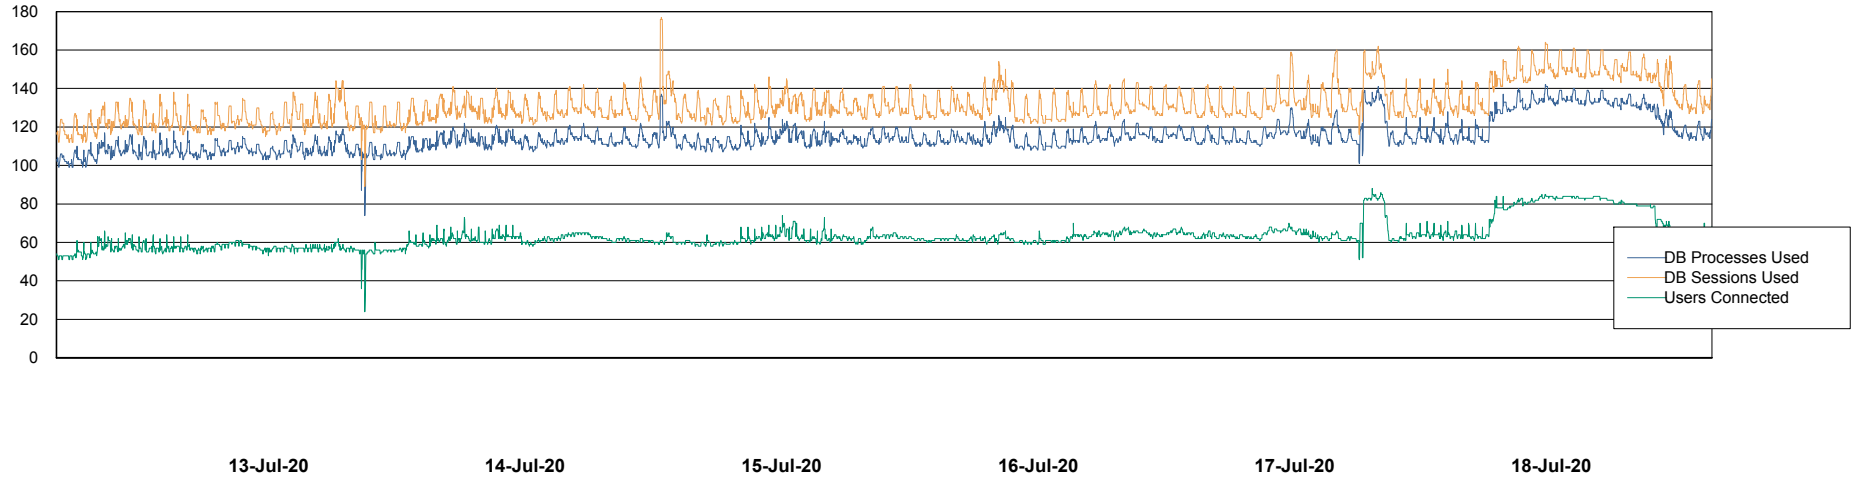

Harddisk Usage PCO_PRD_ORACLE2

	Free disk space on c: (%)	Total disk space on c: (Gb)	Free disk space on d: (%)	Total disk space on d: (Gb)
18-Jul-20	75	279	19	838
17-Jul-20	75	279	20	838
16-Jul-20	75	279	20	838
15-Jul-20	75	279	20	838
14-Jul-20	75	279	20	838
13-Jul-20	75	279	20	838
12-Jul-20	75	279	21	838

Weekly SLA Customer Report

Customer PCO Production
Database ID 44

Database Performance PCODB_Production

Weekly SLA Customer Report

Customer PCO Production
Database ID 44

Database Performance PCODB_Standby

Weekly SLA Customer Report