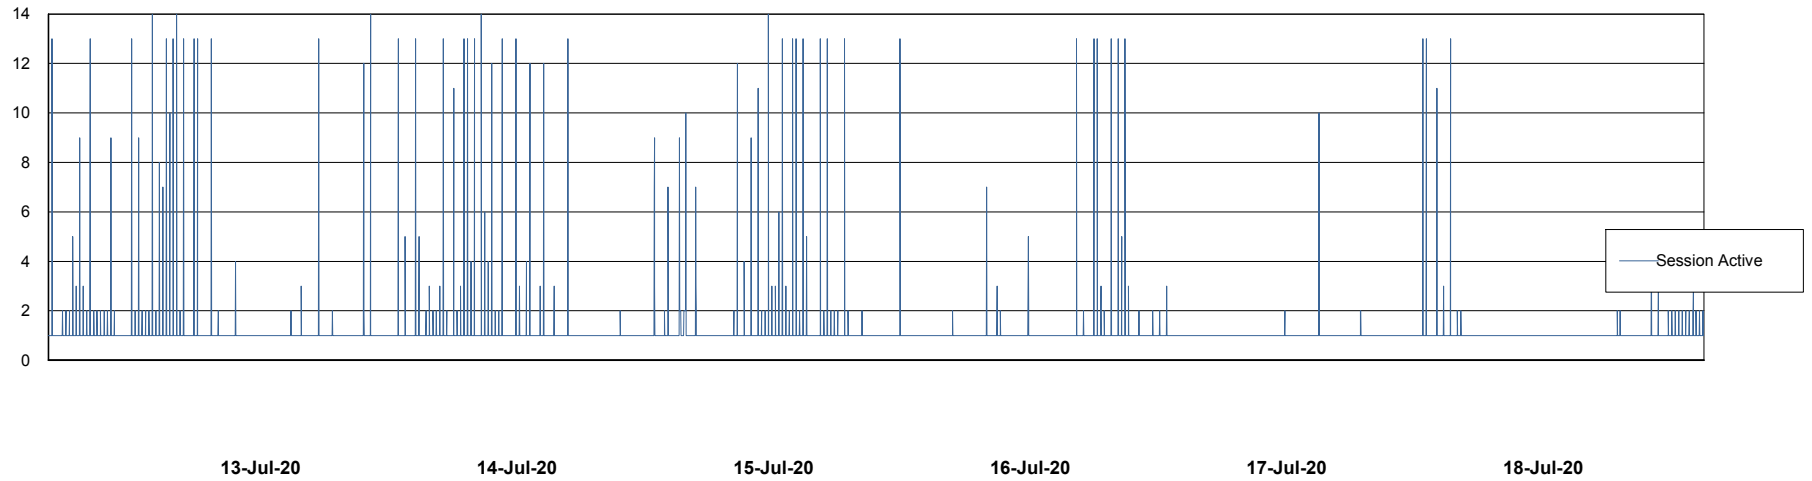

Weekly SLA Customer Report

Customer PCO Production
Database ID 44

Database Performance PCODB_Production

Weekly SLA Customer Report

Customer PCO Production
Database ID 44

Database Performance PCODB_Standby

Weekly SLA Customer Report