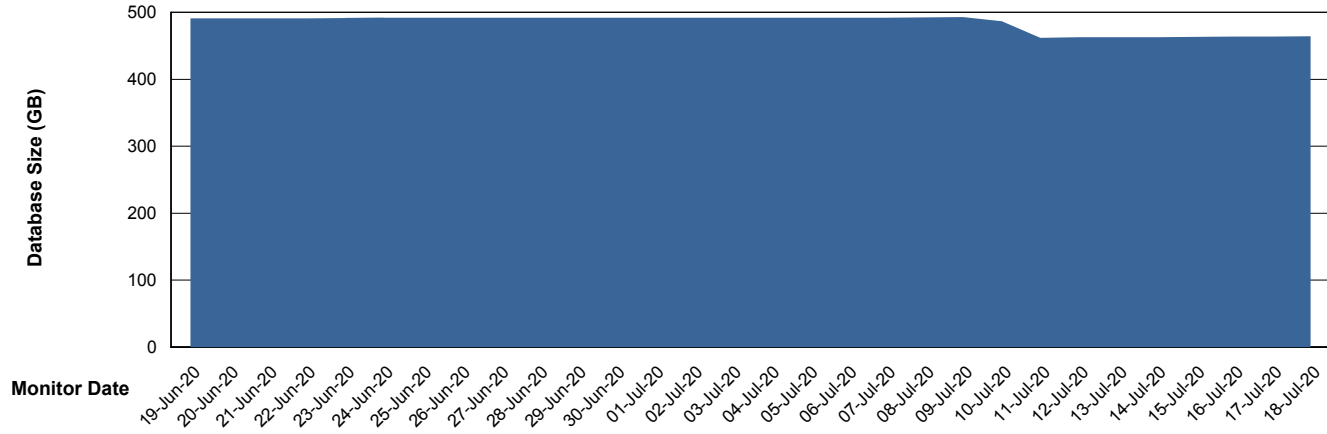

DATABASE SIZE PCODB_Production

Database growth over last month

Database Tablespace PCODB_Production

Date	Tablespace Name	Filesize (Gb)	Usedsize (Gb)	Percentage free
18-Jul-20	ABSDATA	238	193	19
	INDX	329	268	19
17-Jul-20	ABSDATA	238	193	19
	INDX	329	268	19
16-Jul-20	ABSDATA	238	193	19
	INDX	329	268	19
15-Jul-20	ABSDATA	238	193	19
	INDX	329	268	19
14-Jul-20	ABSDATA	238	192	19
	INDX	329	268	19
13-Jul-20	ABSDATA	238	192	19
	INDX	329	267	19
12-Jul-20	ABSDATA	238	192	19
	INDX	329	267	19