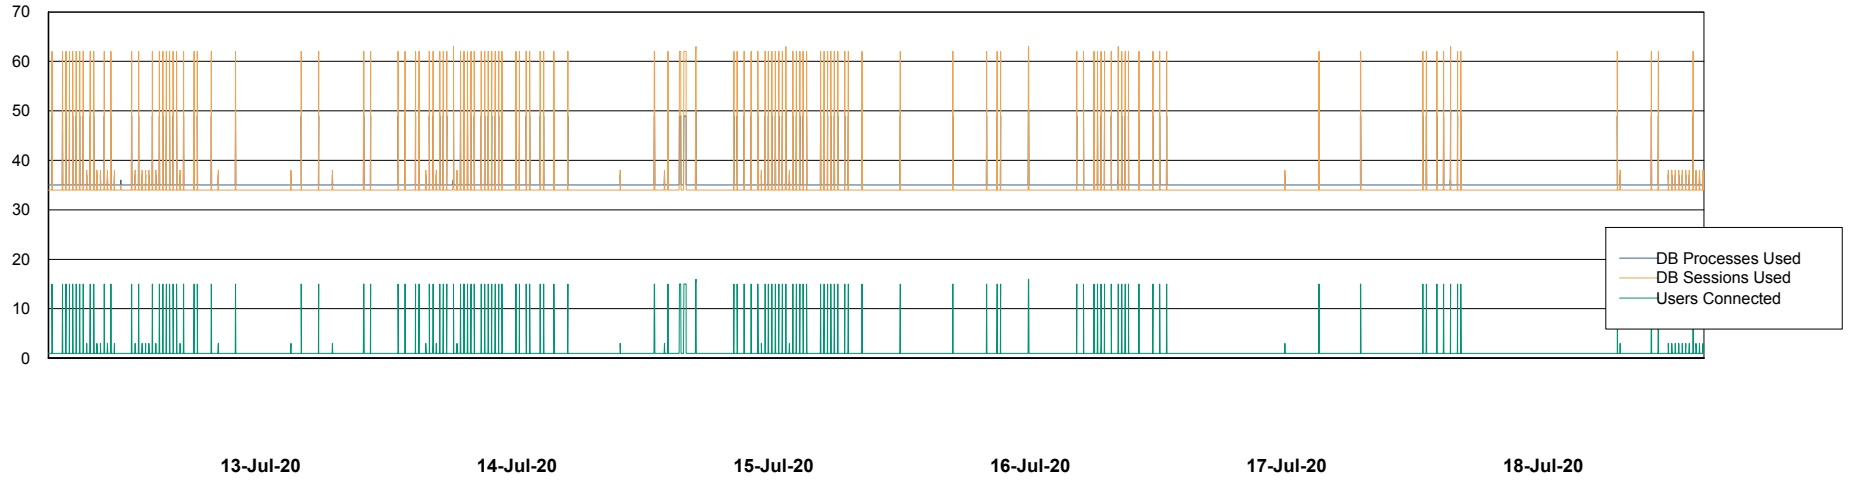

Weekly SLA Customer Report

Customer PCO Production
Database ID 44

Database Performance PCODB_Production

Weekly SLA Customer Report

Customer PCO Production
Database ID 44

Database Performance PCODB_Standby

Weekly SLA Customer Report