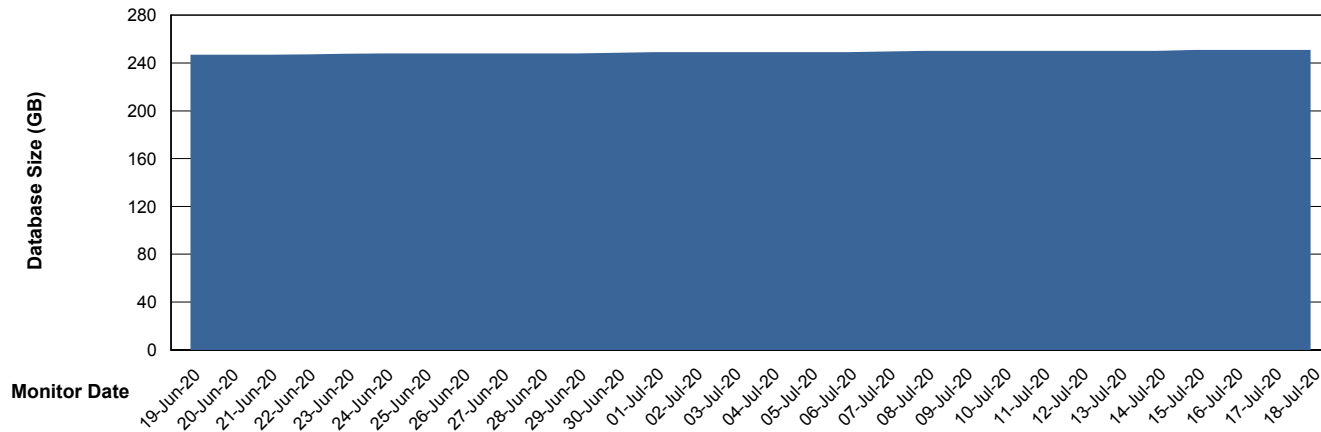

DATABASE SIZE NIXDB_Production

Database growth over last month