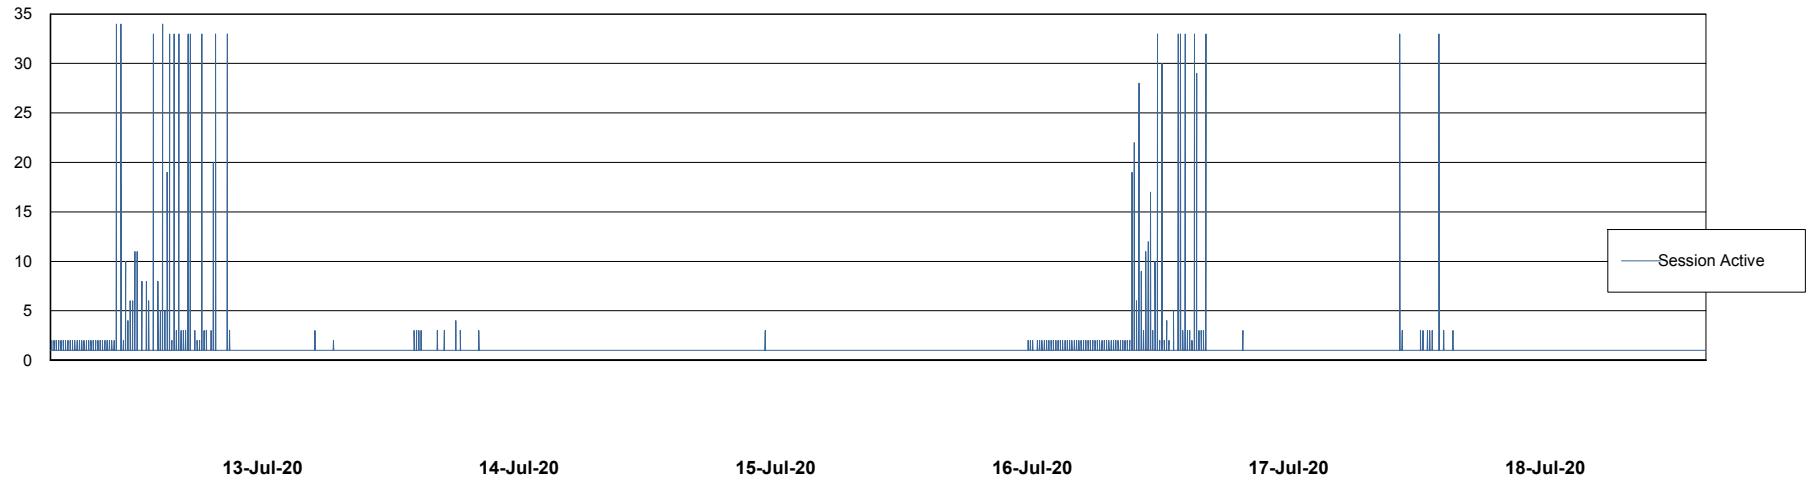

Database Performance NIXDB_Standby