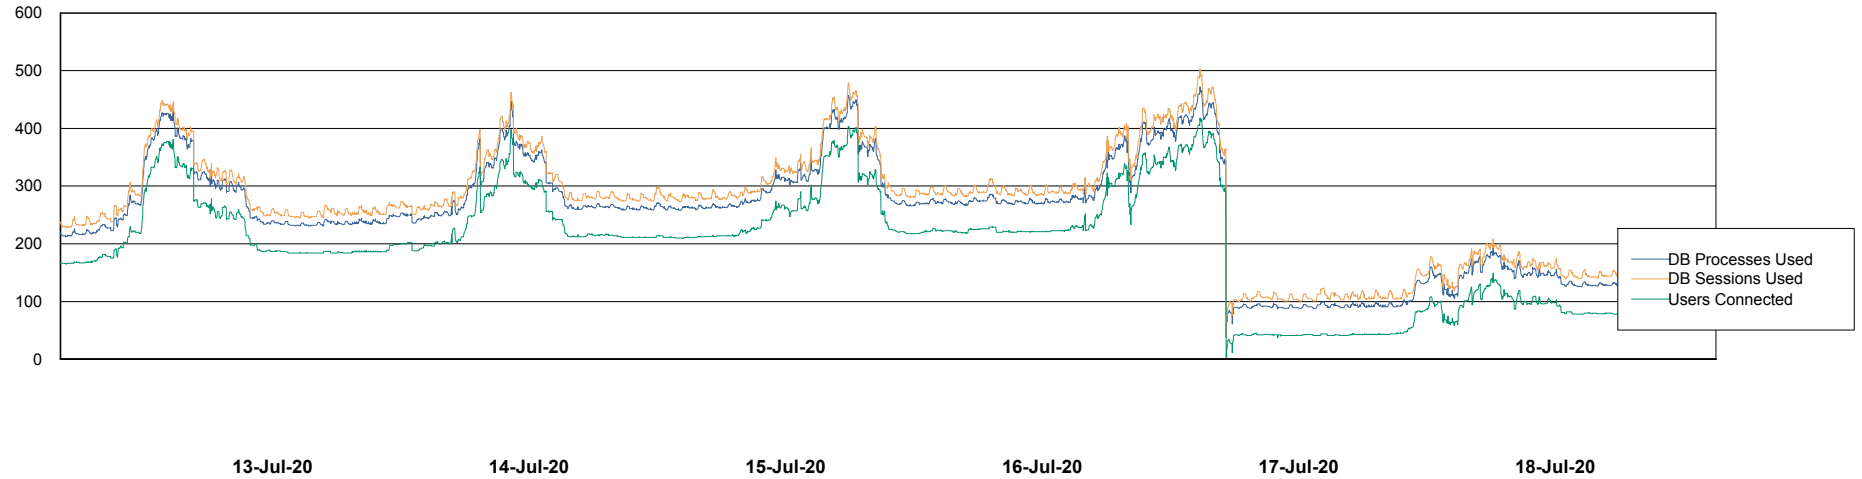

Weekly SLA Customer Report

Customer NIX_Production
Database ID 51

Database Performance NIXDB_BI

Weekly SLA Customer Report

Customer NIX_Production
Database ID 51

Database Performance NIXDB_Production

Weekly SLA Customer Report