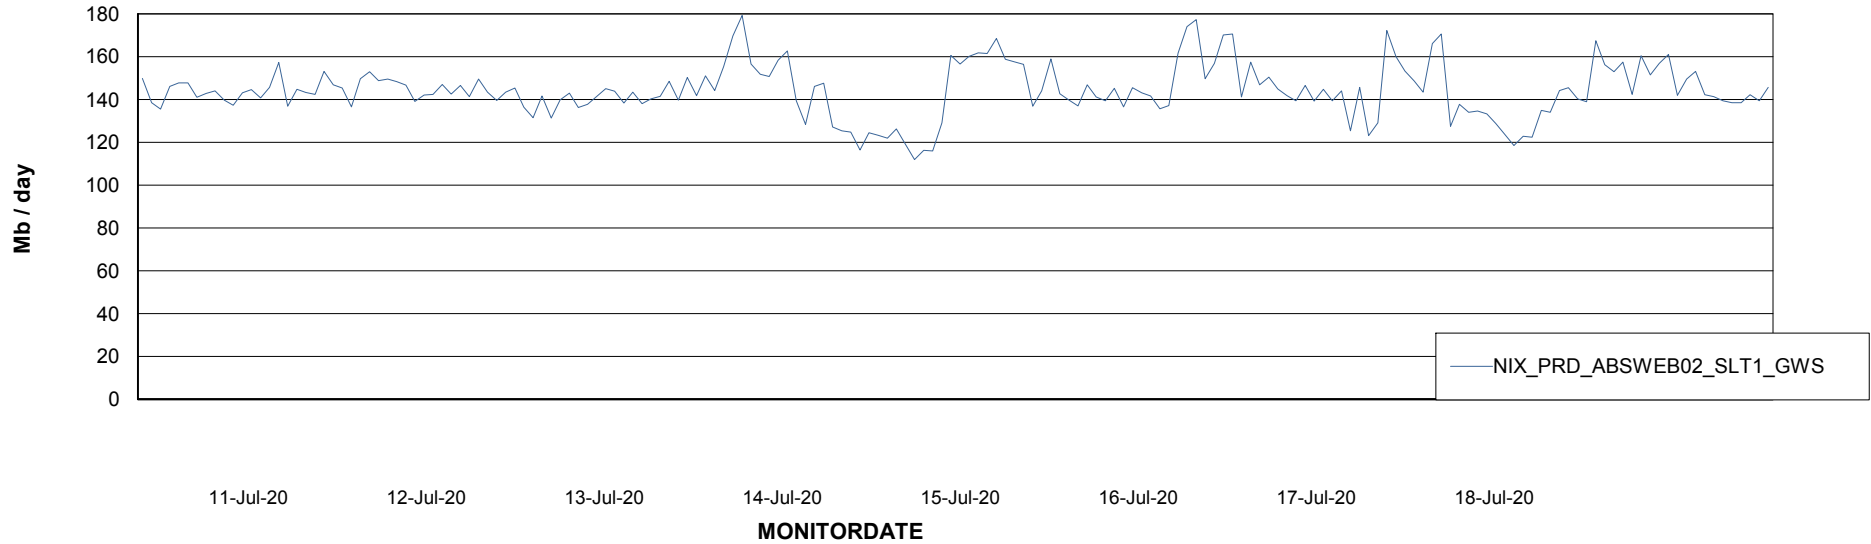

ABSSolute Web Component Services

Avg memory used per ABS Web component