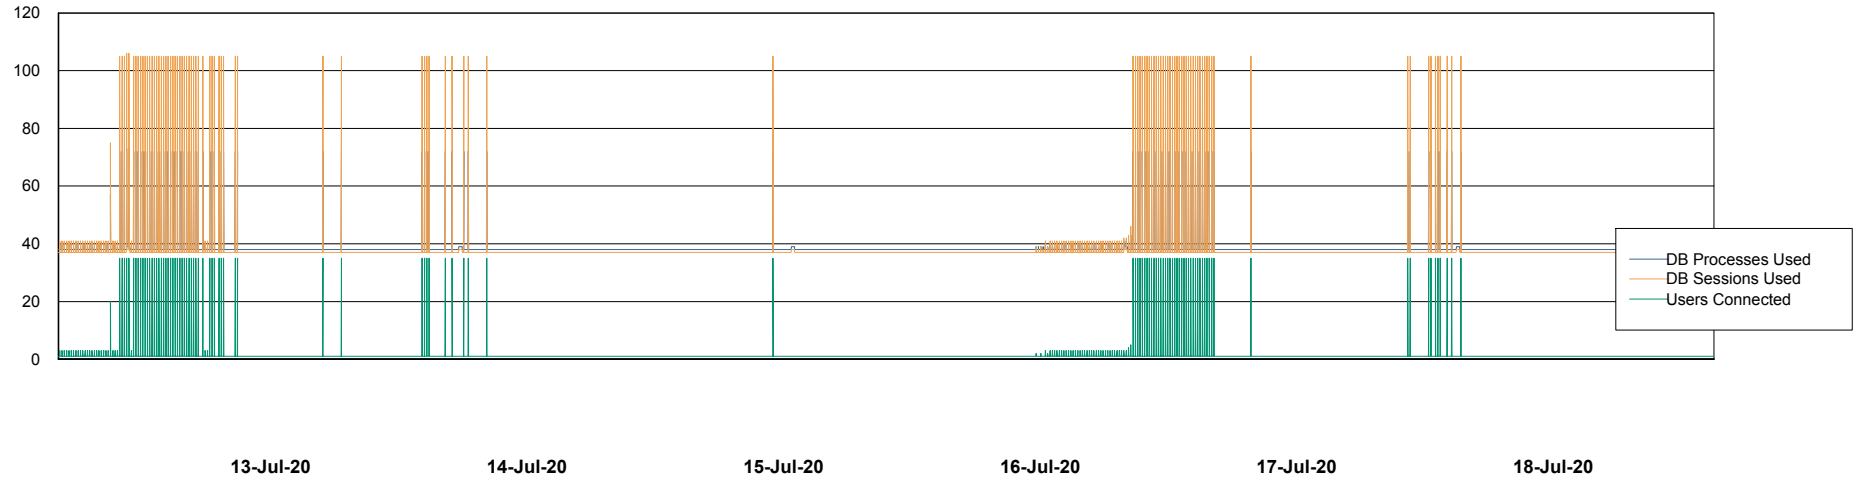

Database Performance NIXDB_Standby