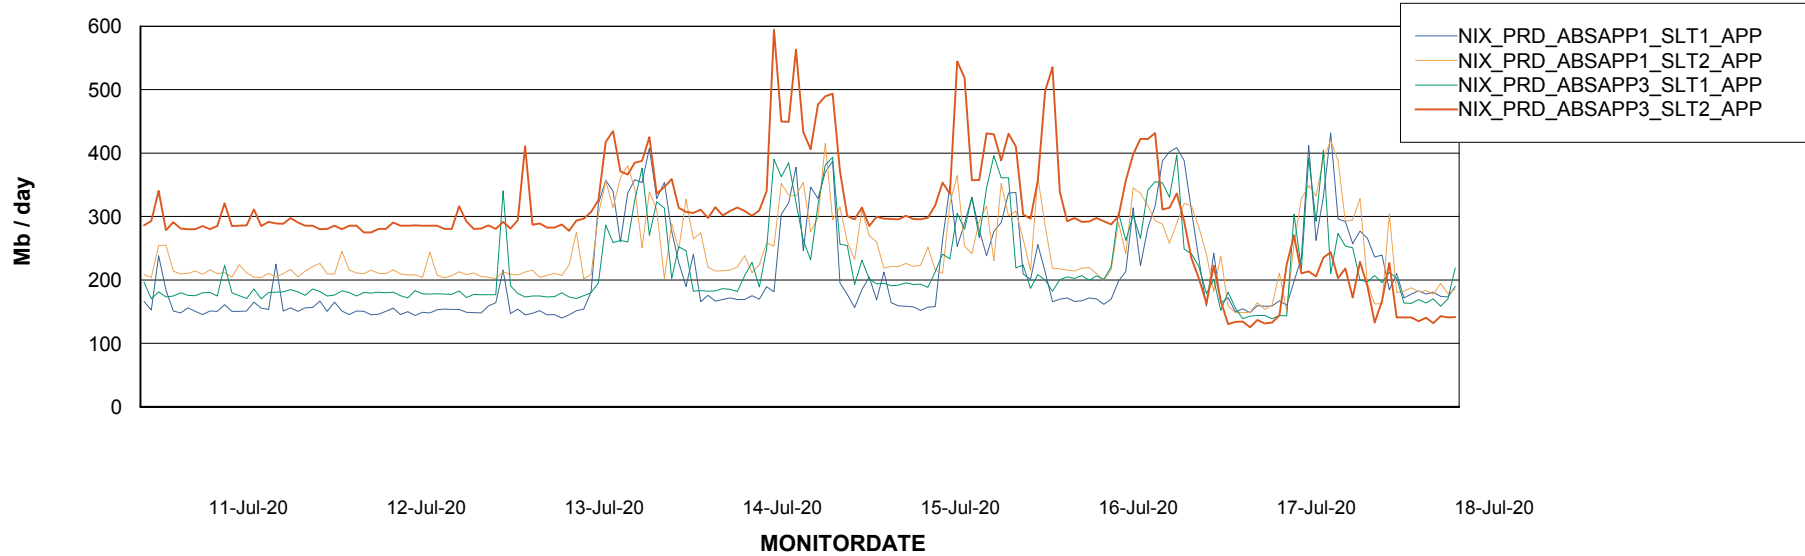

Standby Database Health NIX_Production

Recovery lag for last 7 days

Weekly SLA Customer Report

Customer NIX_Production
Database ID 51

ABSSolute Application Server Services

Avg memory used per ABS Server Service