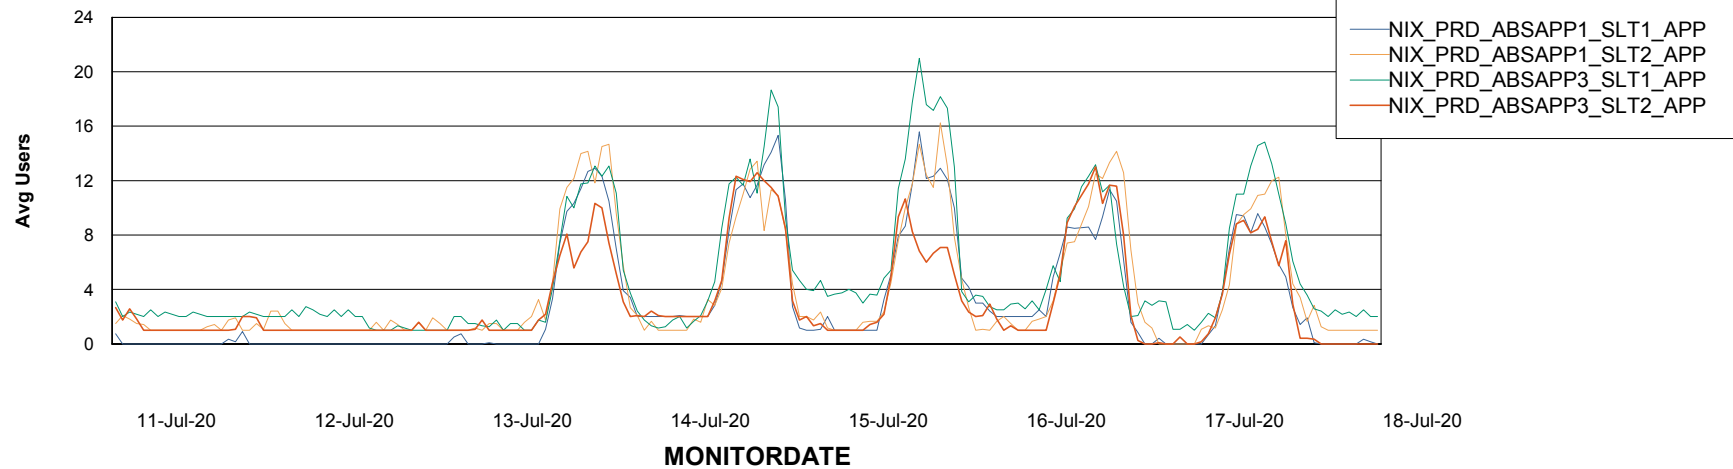

Standby Database Health NIX_Production

Recovery lag for last 7 days

Weekly SLA Customer Report

Customer NIX_Production
Database ID 51

ABSSolute Application Server Services

Avg memory used per ABS Server Service

Avg users per day per ABS server

Weekly SLA Customer Report

Customer NIX_Production
Database ID 51

ABSSolute Application ReportServer Services

Avg memory used per ReportServer Service

Weekly SLA Customer Report