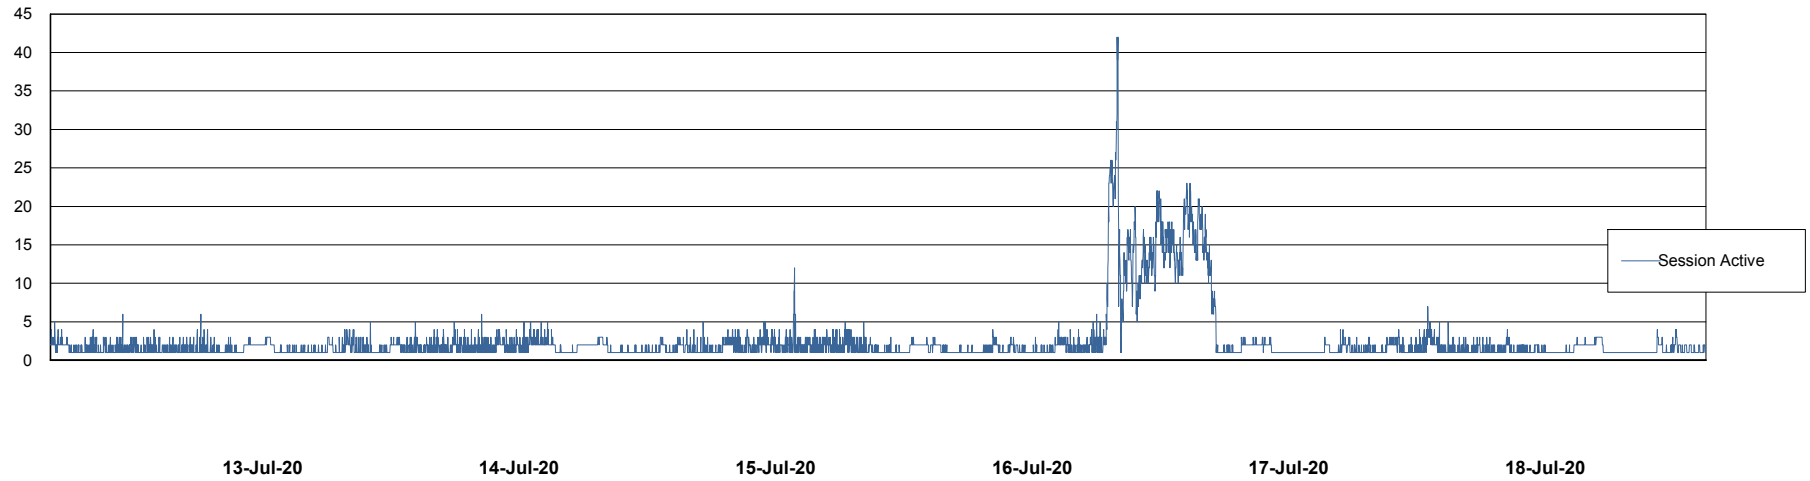

Weekly SLA Customer Report

Customer NIX_Production
Database ID 51

Database Performance NIXDB_BI

Weekly SLA Customer Report

Customer NIX_Production
Database ID 51

Database Performance NIXDB_Production

Weekly SLA Customer Report