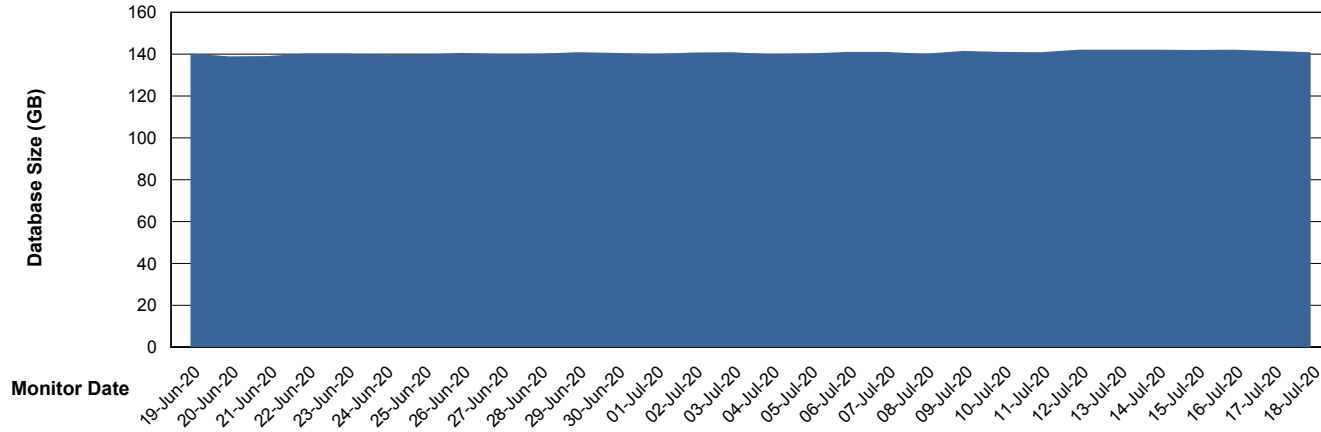

Customer NIX_Production
Database ID 51

Database Performance NIXDB_Standby

Weekly SLA Customer Report

Customer NIX_Production
Database ID 51

DATABASE SIZE NIXDB_BI

Database growth over last month

DATABASE SIZE NIXDB_Production

Database growth over last month

Weekly SLA Customer Report

Customer NIX_Production
 Database ID 51

Database Tablespace NIXDB_BI

Date	Tablespace Name	Filesize (Gb)	Usedsize (Gb)	Percentage free
18-Jul-20	ABSDATA	84	68	19
	INDX	88	71	19
17-Jul-20	ABSDATA	84	68	19
	INDX	88	71	19
16-Jul-20	ABSDATA	84	68	19
	INDX	88	71	19
15-Jul-20	ABSDATA	84	68	19
	INDX	88	71	19
14-Jul-20	ABSDATA	84	68	19
	INDX	88	71	19
13-Jul-20	ABSDATA	84	68	19
	INDX	88	71	19
12-Jul-20	ABSDATA	84	68	19
	INDX	88	71	19