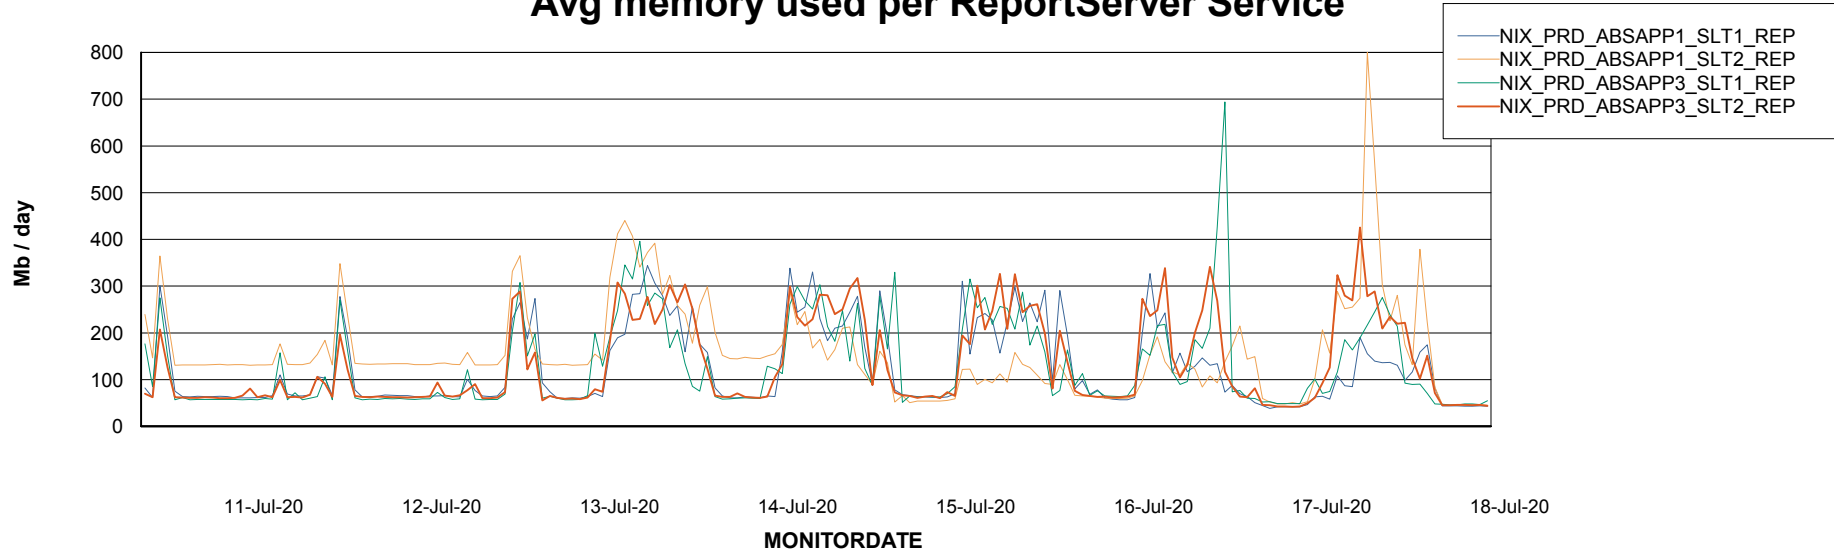

Avg users per day per ABS server

Weekly SLA Customer Report

Customer NIX_Production
Database ID 51

ABSSolute Application ReportServer Services

Avg memory used per ReportServer Service

Weekly SLA Customer Report