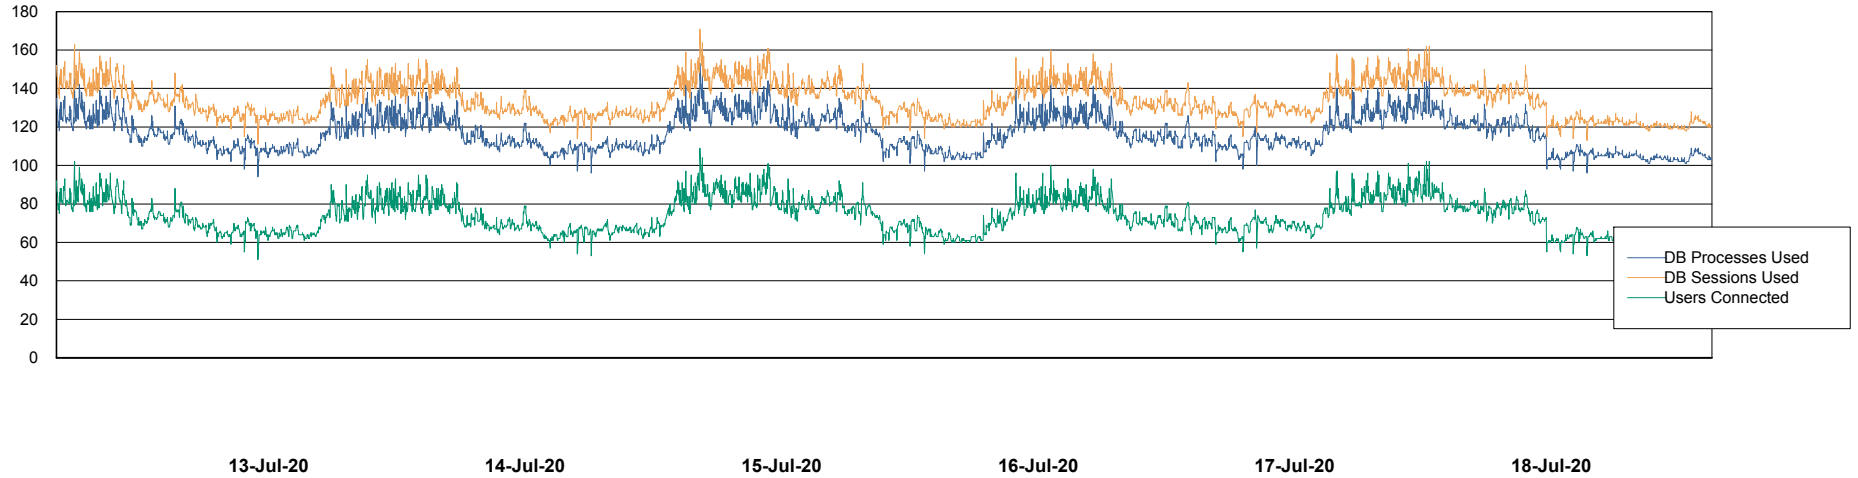

Database Performance LSS_ABSME_DB_LIODA4