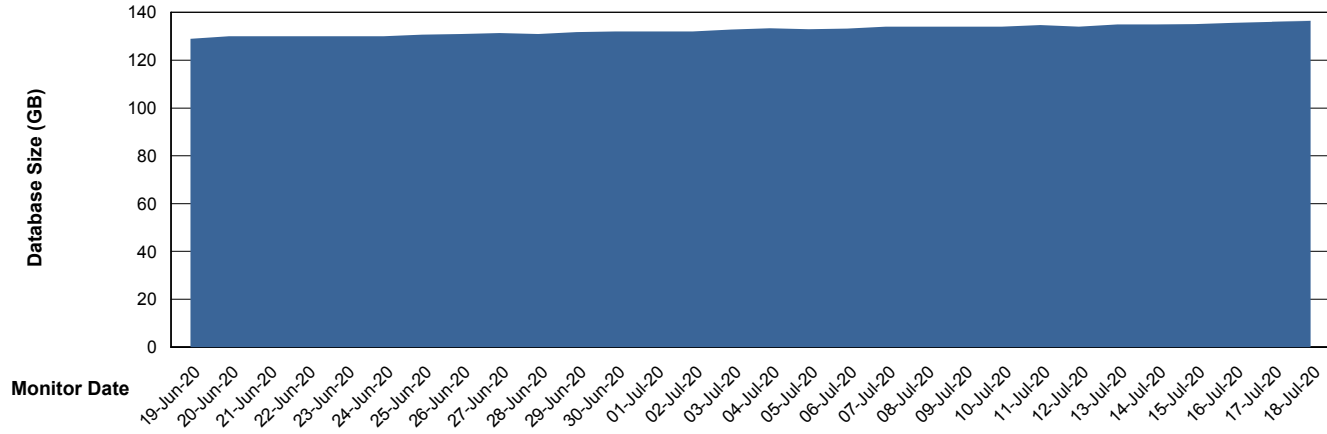

Weekly SLA Customer Report

Customer LSS_Prod (NO SLA)
Database ID 96

Database Performance LSS_ABSME_DB_LIODA4

Weekly SLA Customer Report

Customer LSS_Prod (NO SLA)
 Database ID 96

DATABASE SIZE LSS_ABSME_DB_LIODA4

Database growth over last month

Database Tablespace LSS_ABSME_DB_LIODA4

Date	Tablespace Name	Filesize (Gb)	Usedsize (Gb)	Percentage free
18-Jul-20	ABSDATA	128	101	21
	INDX	6	5	17
17-Jul-20	ABSDATA	128	100	22
	INDX	6	5	17
16-Jul-20	ABSDATA	128	100	22
	INDX	6	5	17
15-Jul-20	ABSDATA	128	100	22
	INDX	6	5	17
14-Jul-20	ABSDATA	128	100	22
	INDX	6	5	17
13-Jul-20	ABSDATA	128	100	22
	INDX	6	5	17
12-Jul-20	ABSDATA	128	100	22
	INDX	6	5	17