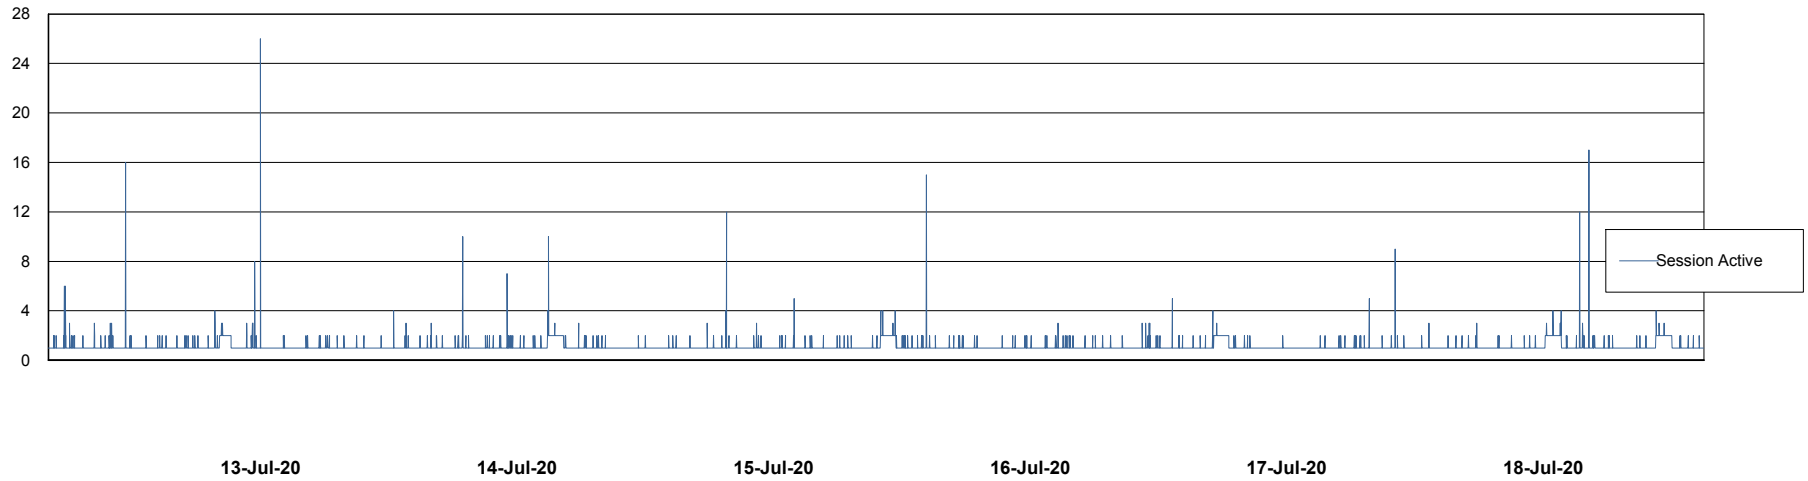

Database Performance LLGDB_Standby