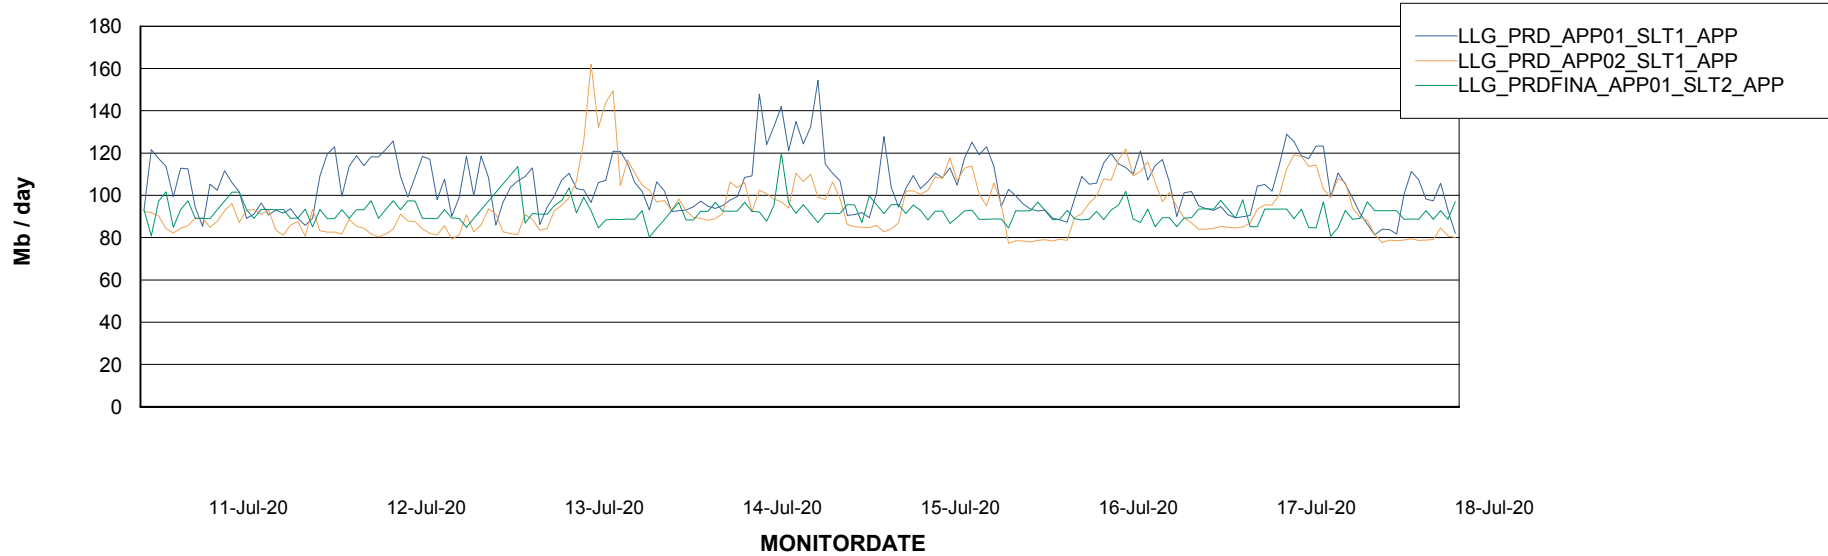

Database growth over last month

Weekly SLA Customer Report

Customer LLG_Production
Database ID 53

Database Tablespace LLGDB_BI02

Date	Tablespace Name	Filesize (Gb)	Usedsize (Gb)	Percentage free
18-Jul-20	ABSDATA	100	41	59
	INDX	100	42	58
17-Jul-20	ABSDATA	100	41	59
	INDX	100	42	58
16-Jul-20	ABSDATA	100	41	59
	INDX	100	42	58
15-Jul-20	ABSDATA	100	41	59
	INDX	100	42	58
14-Jul-20	ABSDATA	100	41	59
	INDX	100	42	58
13-Jul-20	ABSDATA	100	41	59
	INDX	100	42	58
12-Jul-20	ABSDATA	100	41	59
	INDX	100	42	58

Weekly SLA Customer Report

Customer LLG_Production
Database ID 53

Database Tablespace LLGDB_Production

Date	Tablespace Name	Filesize (Gb)	Usedsize (Gb)	Percentage free
18-Jul-20	ABSDATA	108	87	19
	INDX	152	124	18
17-Jul-20	ABSDATA	108	87	19
	INDX	152	124	18
16-Jul-20	ABSDATA	108	87	19
	INDX	152	124	18
15-Jul-20	ABSDATA	108	87	19
	INDX	152	124	18
14-Jul-20	ABSDATA	108	86	20
	INDX	152	124	18
13-Jul-20	ABSDATA	108	86	20
	INDX	152	124	18
12-Jul-20	ABSDATA	108	86	20
	INDX	152	124	18

Weekly SLA Customer Report

Customer LLG_Production
Database ID 53

ABSSolute Application Server Services

Avg memory used per ABS Server Service

Weekly SLA Customer Report

Customer LLG_Production
Database ID 53