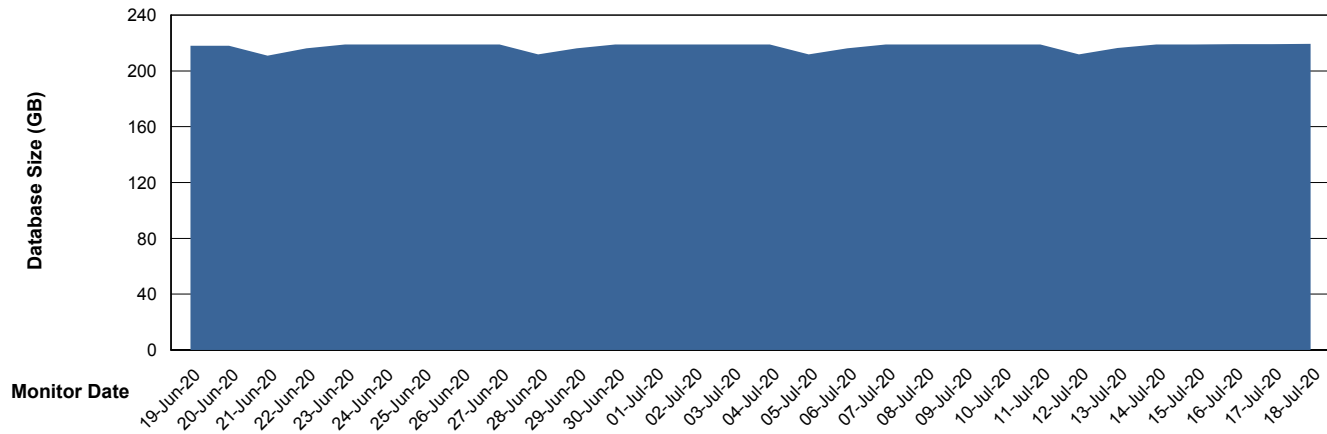

Customer LLG_Production
Database ID 53

Database Performance LLGDB_Standby

Weekly SLA Customer Report

Customer LLG_Production
Database ID 53

DATABASE SIZE LLGDB_BI02

Database growth over last month

DATABASE SIZE LLGDB_Production

Database growth over last month

Weekly SLA Customer Report

Customer LLG_Production
Database ID 53

Database Tablespace LLGDB_BI02

Date	Tablespace Name	Filesize (Gb)	Usedsize (Gb)	Percentage free
18-Jul-20	ABSDATA	100	41	59
	INDX	100	42	58
17-Jul-20	ABSDATA	100	41	59
	INDX	100	42	58
16-Jul-20	ABSDATA	100	41	59
	INDX	100	42	58
15-Jul-20	ABSDATA	100	41	59
	INDX	100	42	58
14-Jul-20	ABSDATA	100	41	59
	INDX	100	42	58
13-Jul-20	ABSDATA	100	41	59
	INDX	100	42	58
12-Jul-20	ABSDATA	100	41	59
	INDX	100	42	58