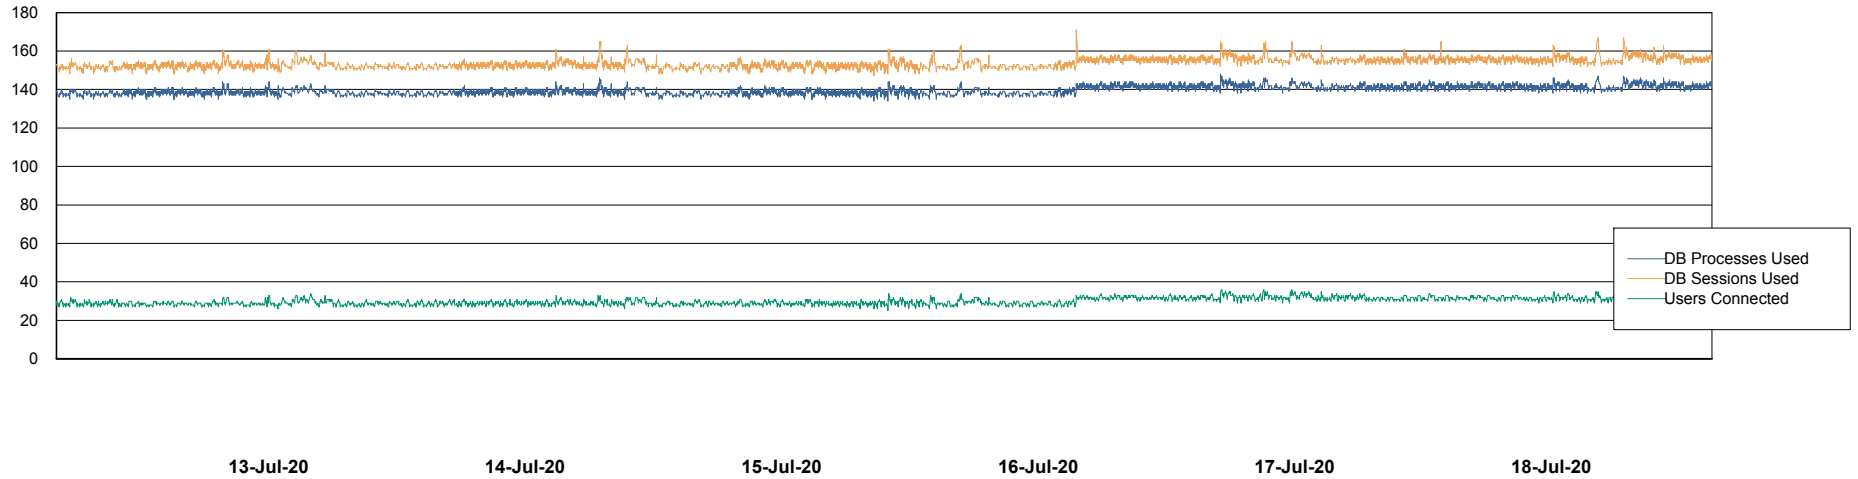

Database Performance LLGDB_BI02