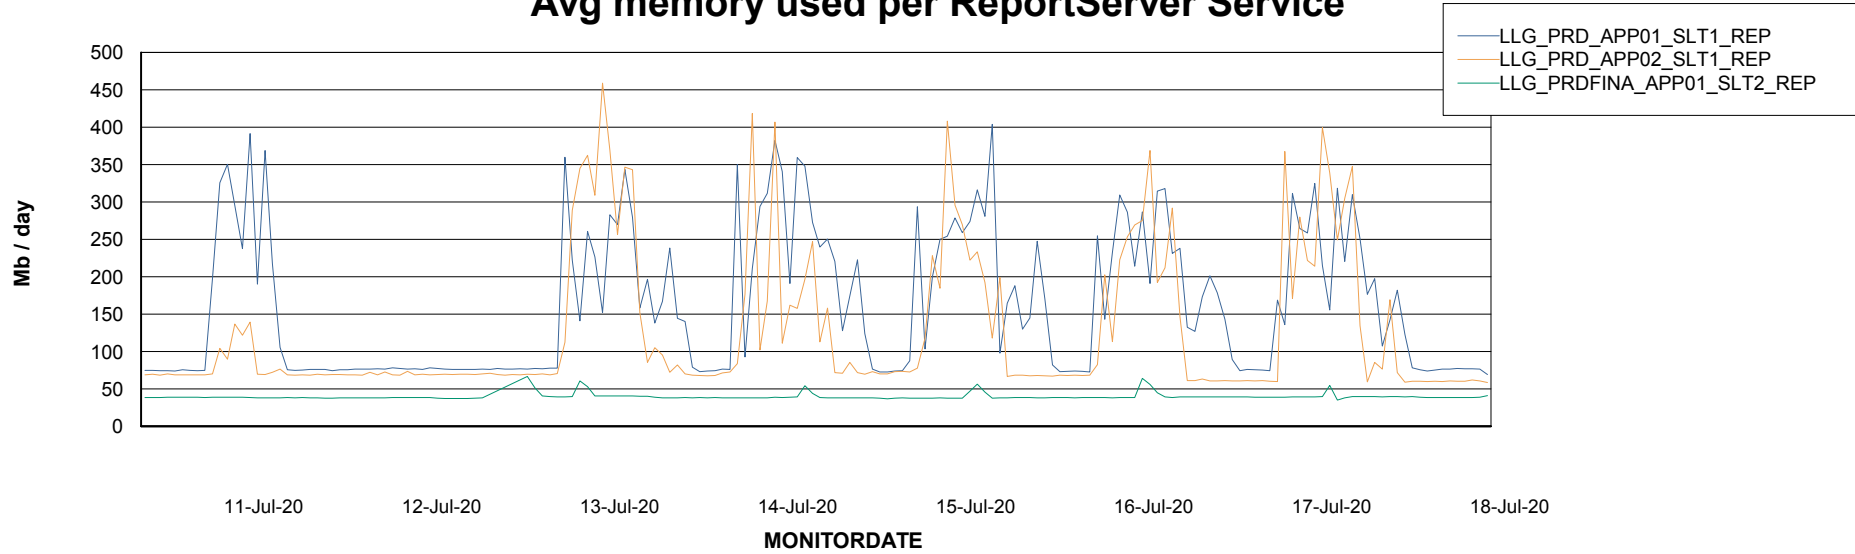

ABSSolute Application Server Services

Avg memory used per ReportServer Service