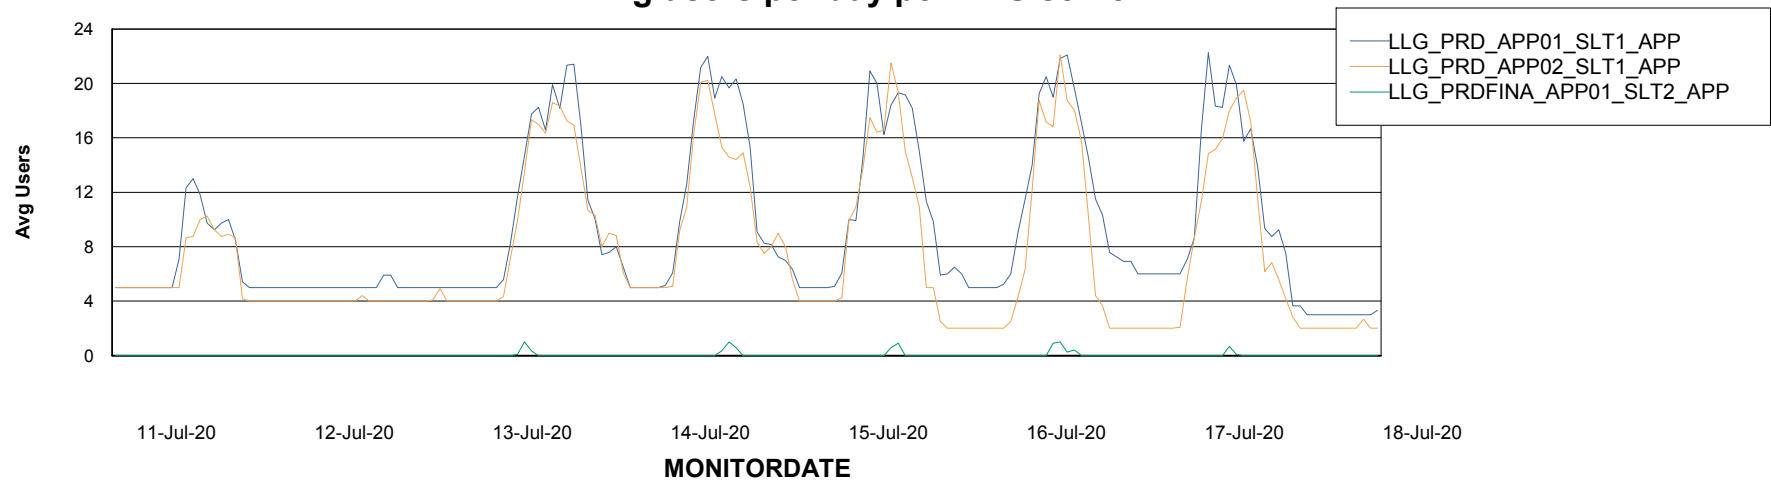

Avg users per day per ABS server