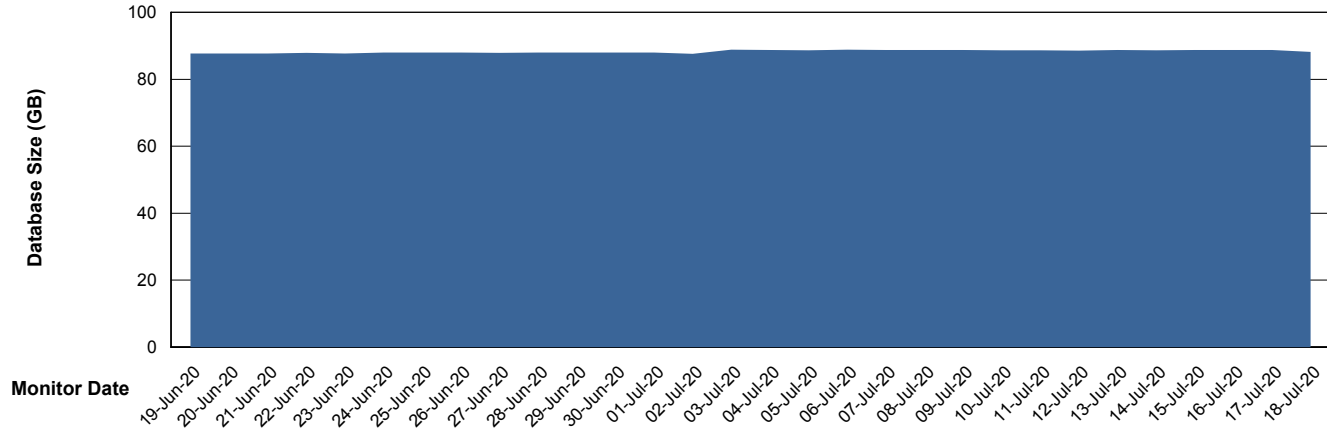

Customer LLG_Production
Database ID 53

Database Performance LLGDB_Standby

Weekly SLA Customer Report

Customer LLG_Production
Database ID 53

DATABASE SIZE LLGDB_BI02

Database growth over last month

DATABASE SIZE LLGDB_Production

Database growth over last month

Weekly SLA Customer Report

Customer LLG_Production
Database ID 53

Database Tablespace LLGDB_BI02

Date	Tablespace Name	Filesize (Gb)	Usedsize (Gb)	Percentage free
18-Jul-20	ABSDATA	100	41	59
	INDX	100	42	58
17-Jul-20	ABSDATA	100	41	59
	INDX	100	42	58
16-Jul-20	ABSDATA	100	41	59
	INDX	100	42	58
15-Jul-20	ABSDATA	100	41	59
	INDX	100	42	58
14-Jul-20	ABSDATA	100	41	59
	INDX	100	42	58
13-Jul-20	ABSDATA	100	41	59
	INDX	100	42	58
12-Jul-20	ABSDATA	100	41	59
	INDX	100	42	58