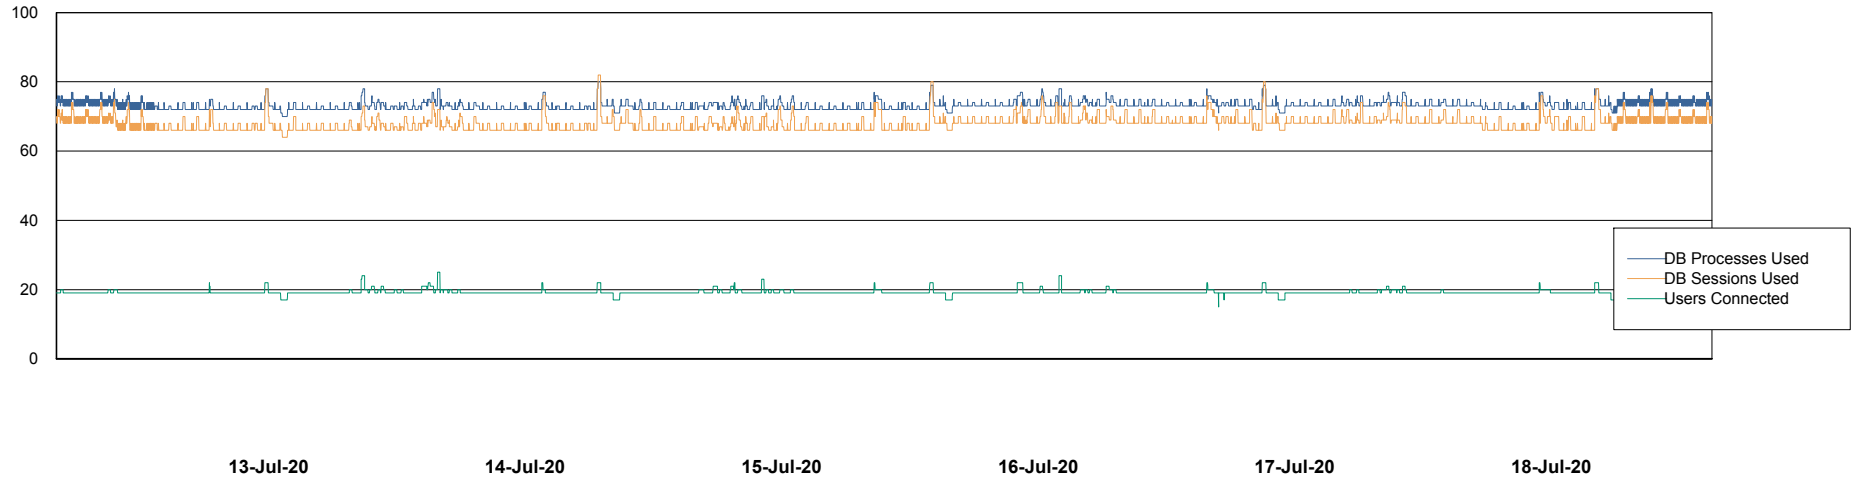

Database Performance KLADB_Production