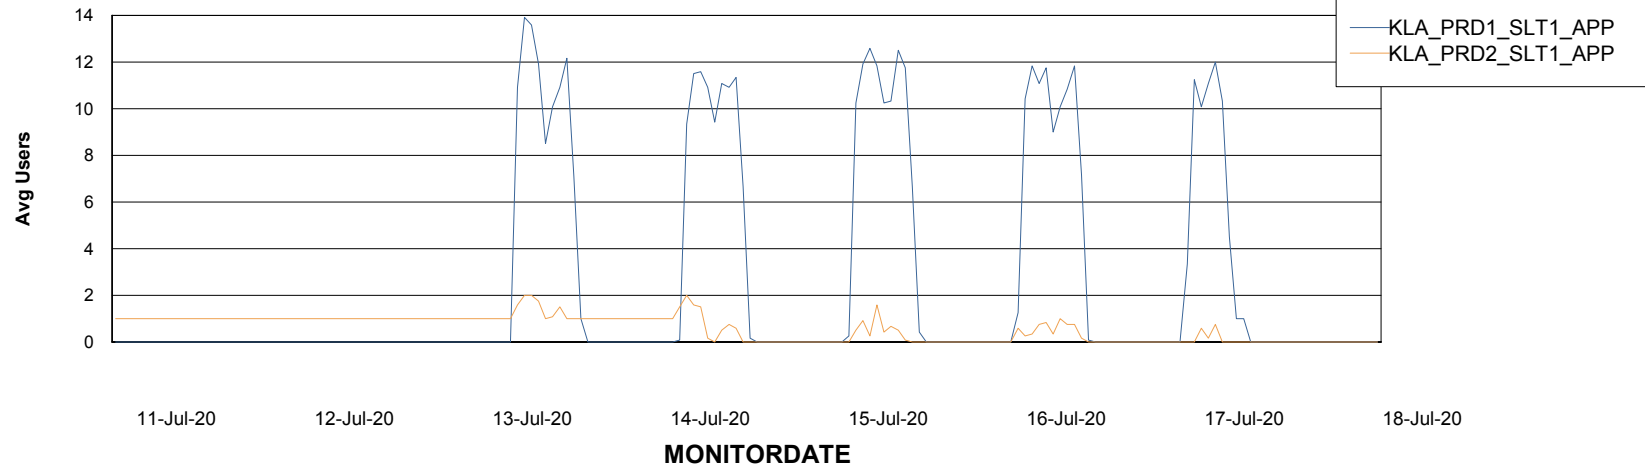

Avg users per day per ABS server