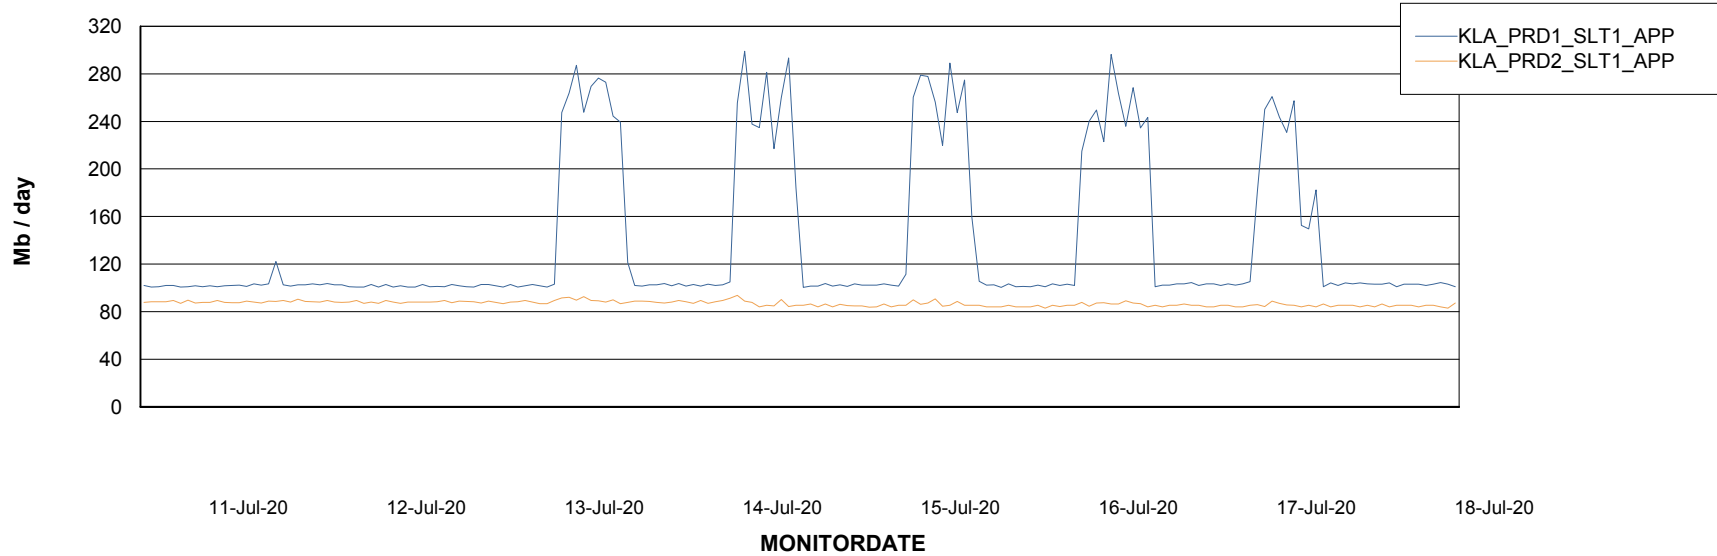

ABSSolute Application Server Services

Avg memory used per ABS Server Service