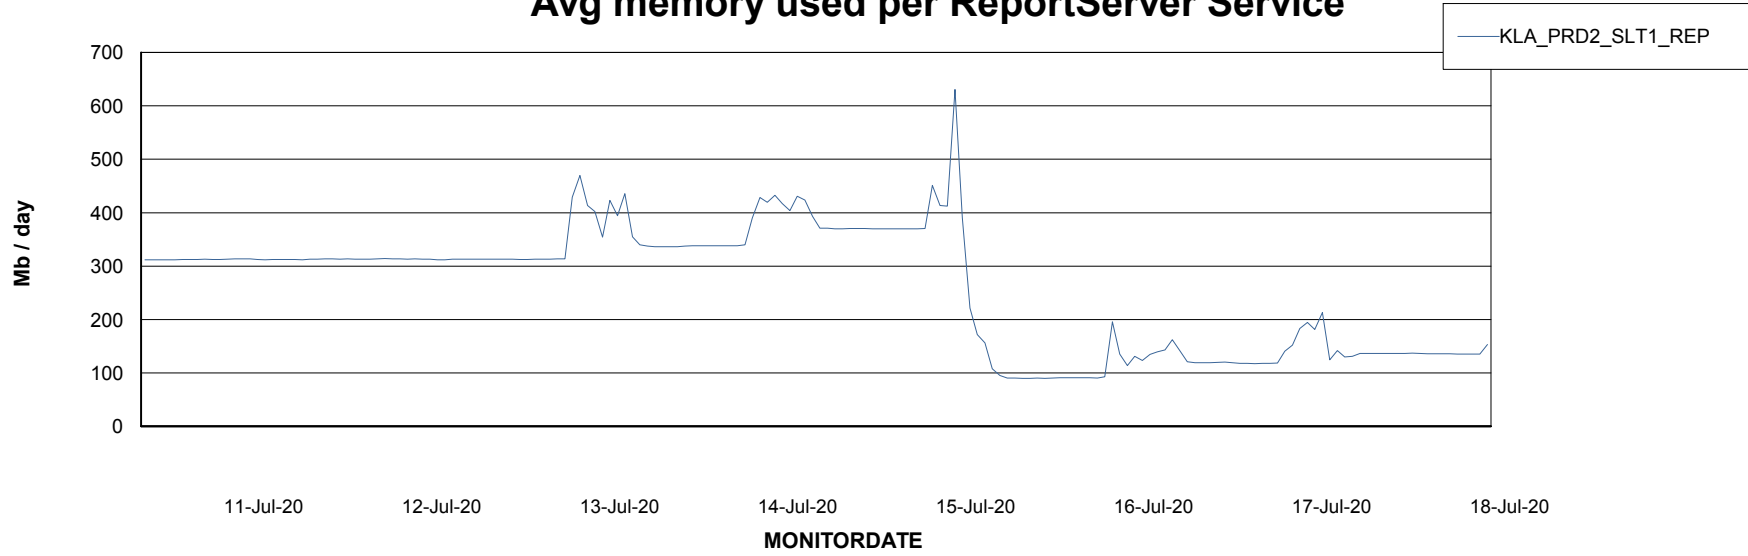

ABSSolute Application ReportServer Services

Avg memory used per ReportServer Service