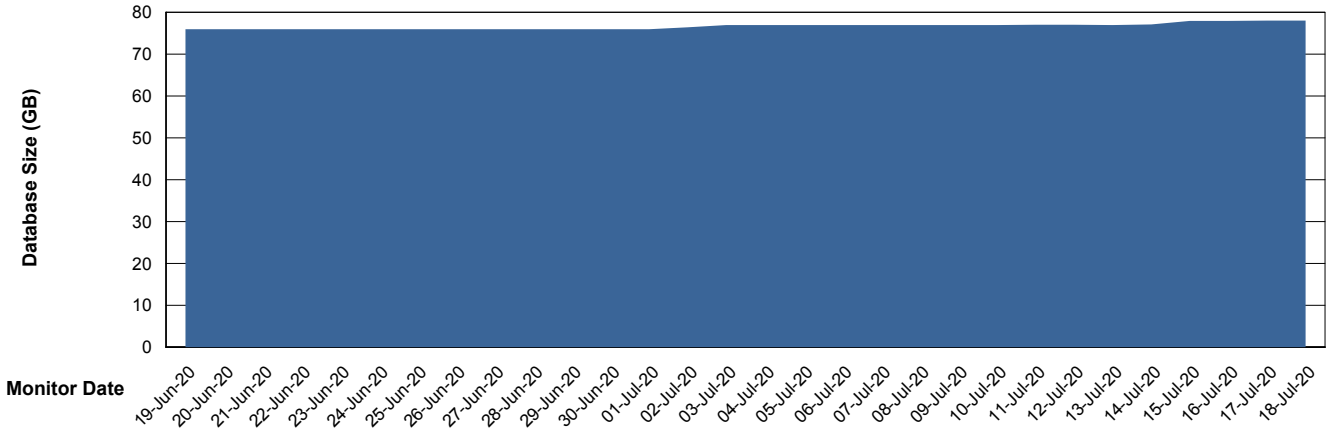

DATABASE SIZE KLADB_Production

Database growth over last month