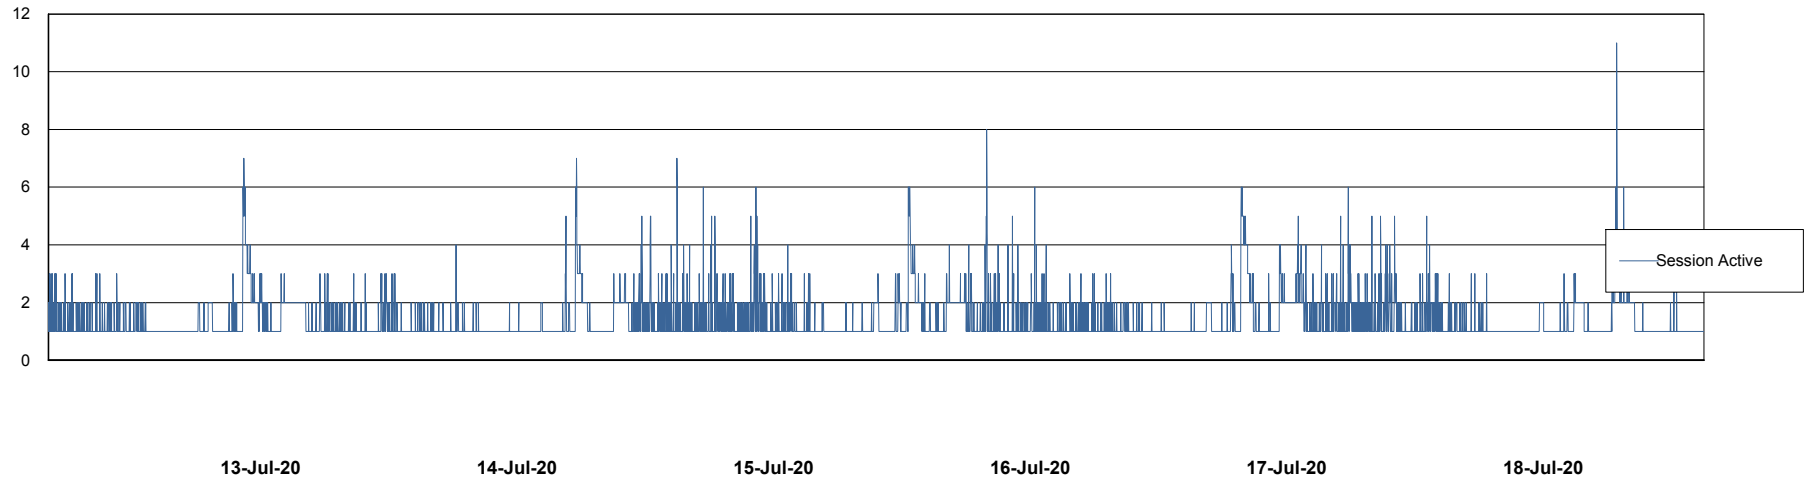

Weekly SLA Customer Report

Customer ELJ Production
Database ID 72

Database Performance ELJDB_PRD_BI

Weekly SLA Customer Report

Customer ELJ Production
Database ID 72

Database Performance ELJDB_Production

Weekly SLA Customer Report