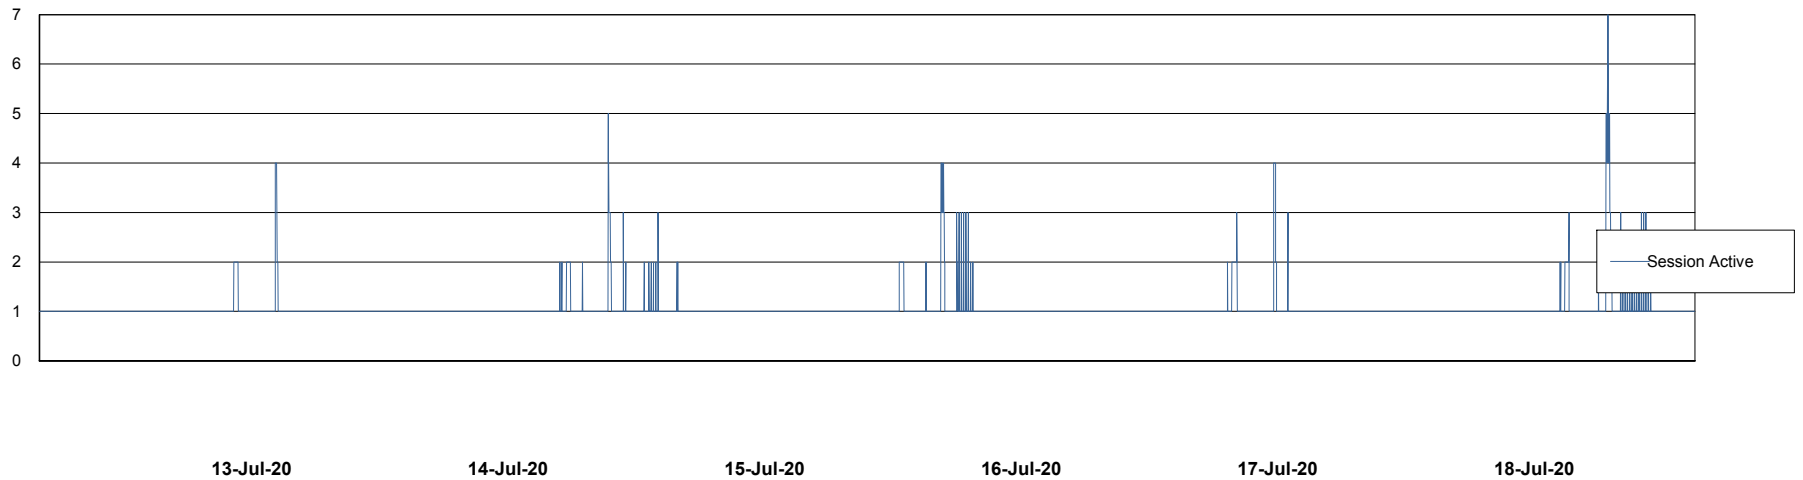

Database Performance ELJDB_PRD_BI