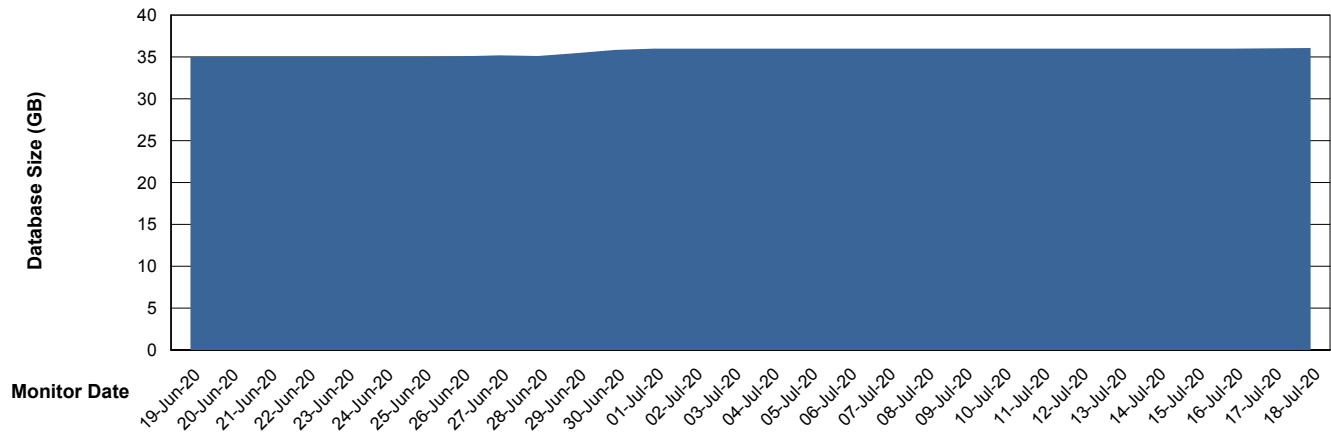

DATABASE SIZE ELJDB_Production

Database growth over last month