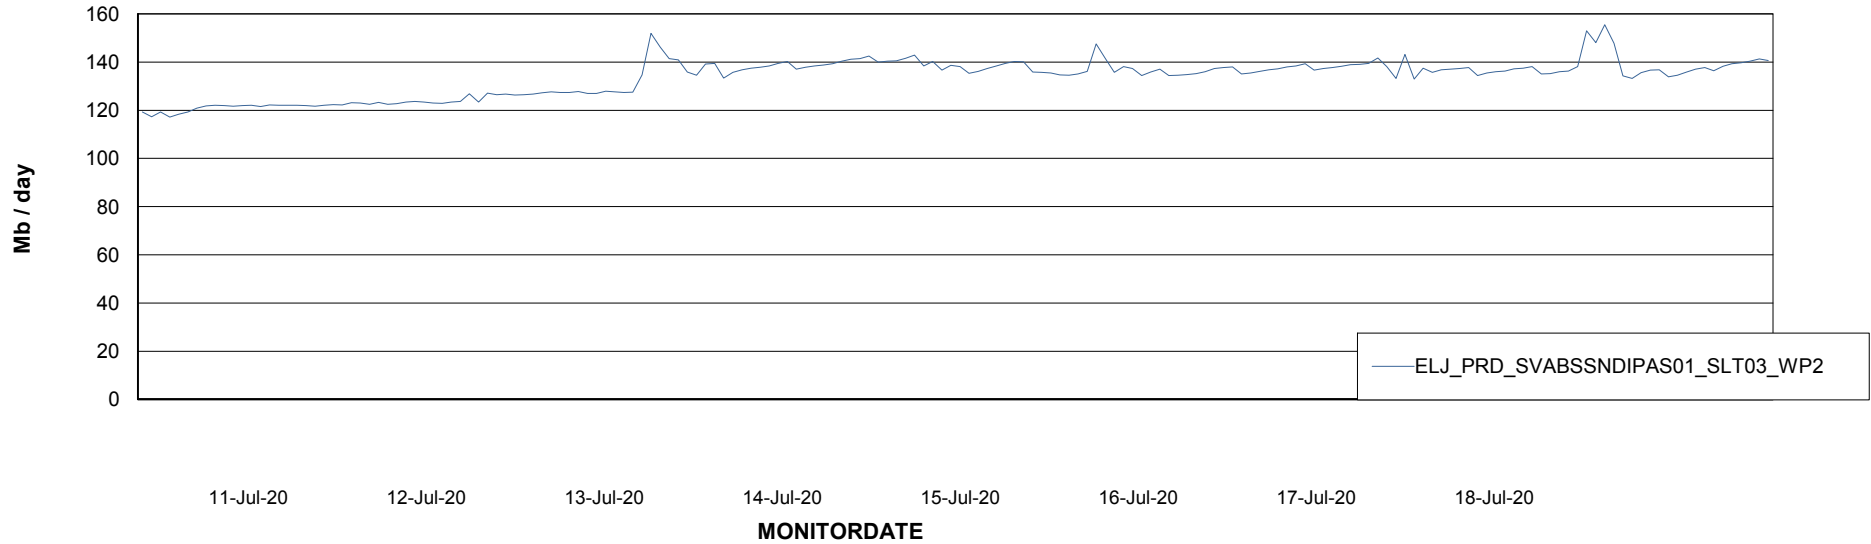

ABSSolute Application ReportServer Services

Avg memory used per ReportServer Service

Weekly SLA Customer Report

Customer ELJ Production
Database ID 72

ABSSolute Web Component Services

Avg memory used per ABS Web component