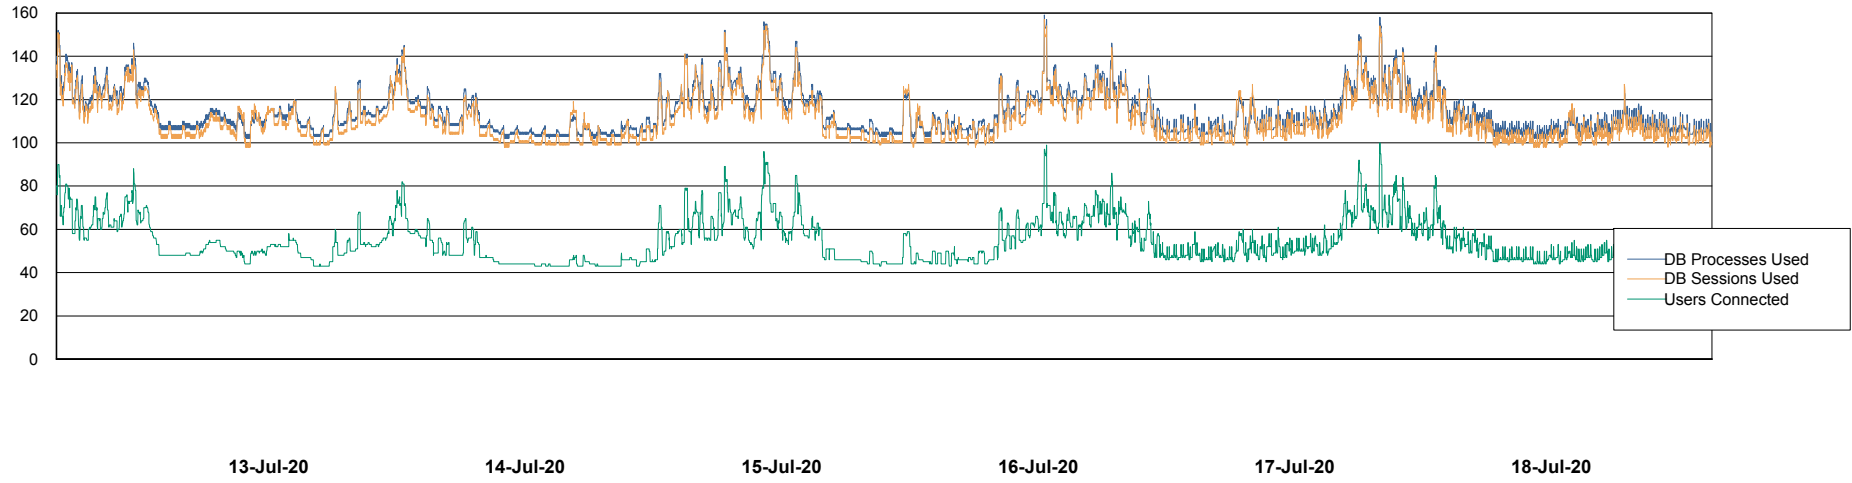

Weekly SLA Customer Report

Customer ELJ Production
Database ID 72

Database Performance ELJDB_PRD_BI

Weekly SLA Customer Report

Customer ELJ Production
Database ID 72

Database Performance ELJDB_Production

Weekly SLA Customer Report