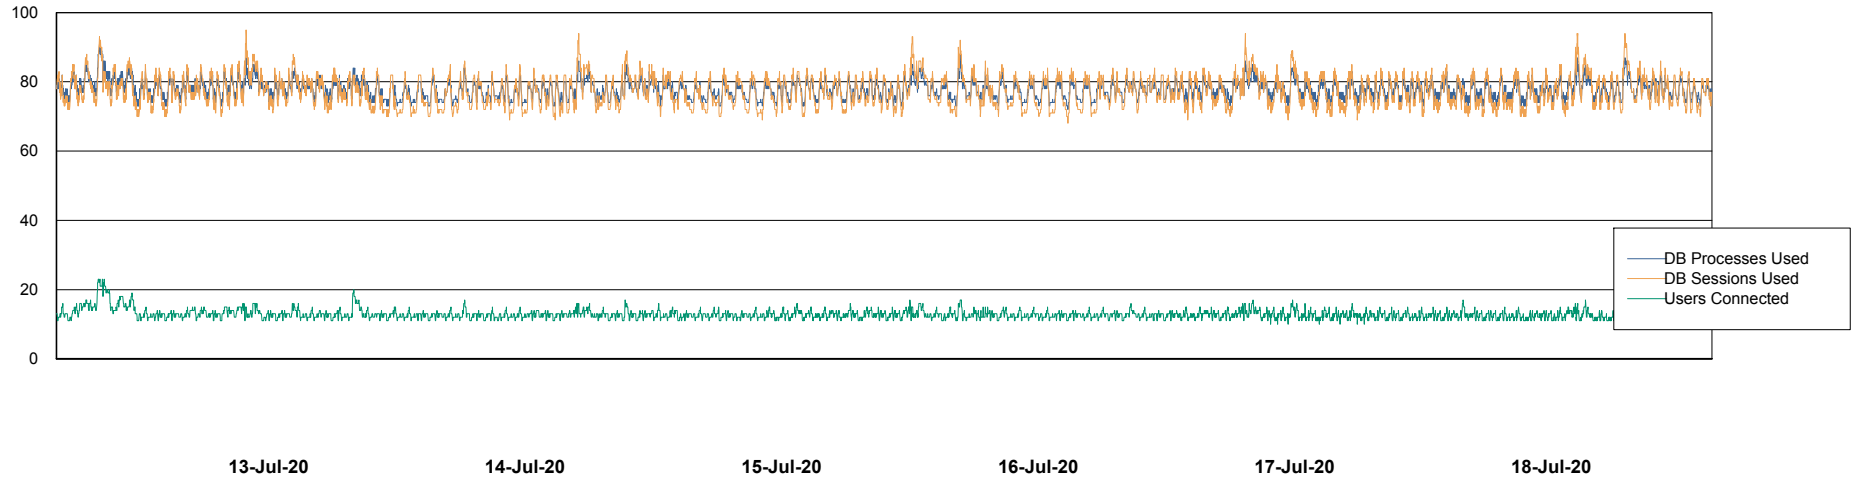

Database Performance ELJDB_PRD_BI