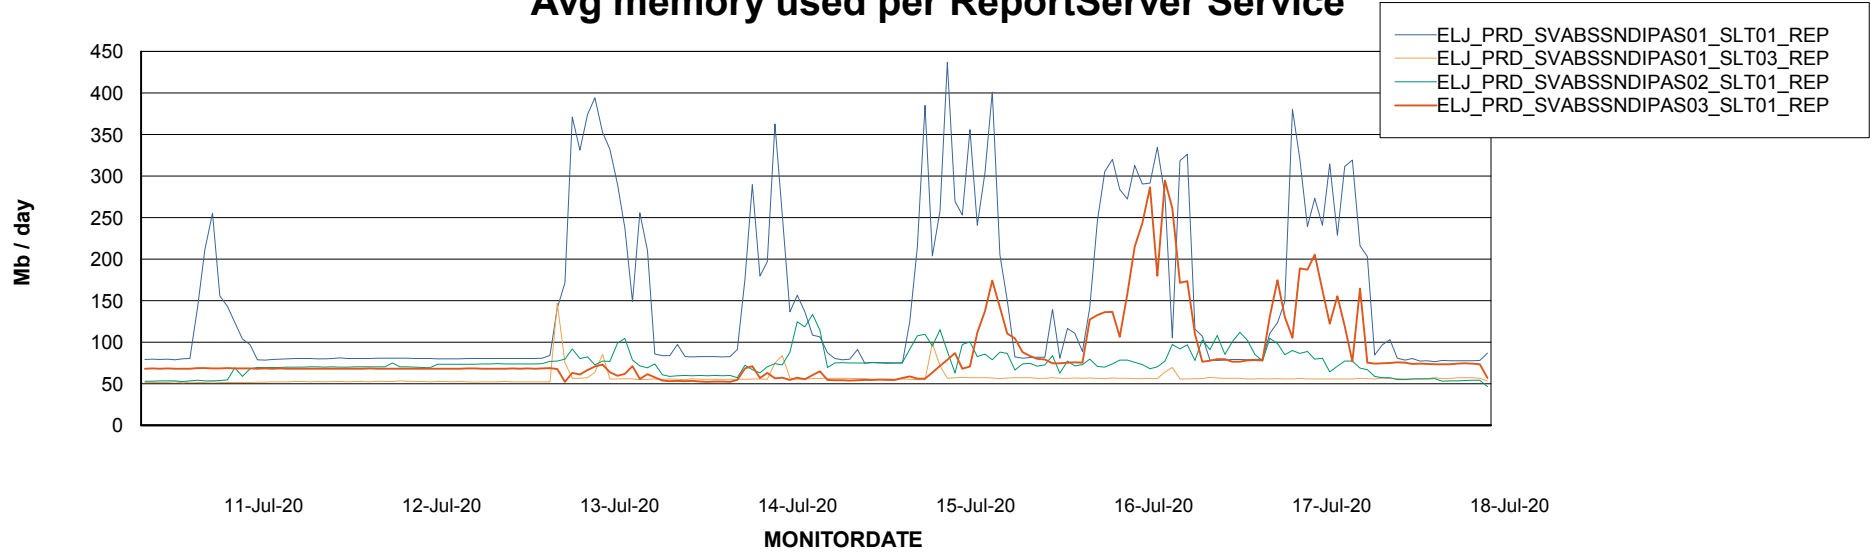

ABSSolute Application ReportServer Services

Avg memory used per ReportServer Service