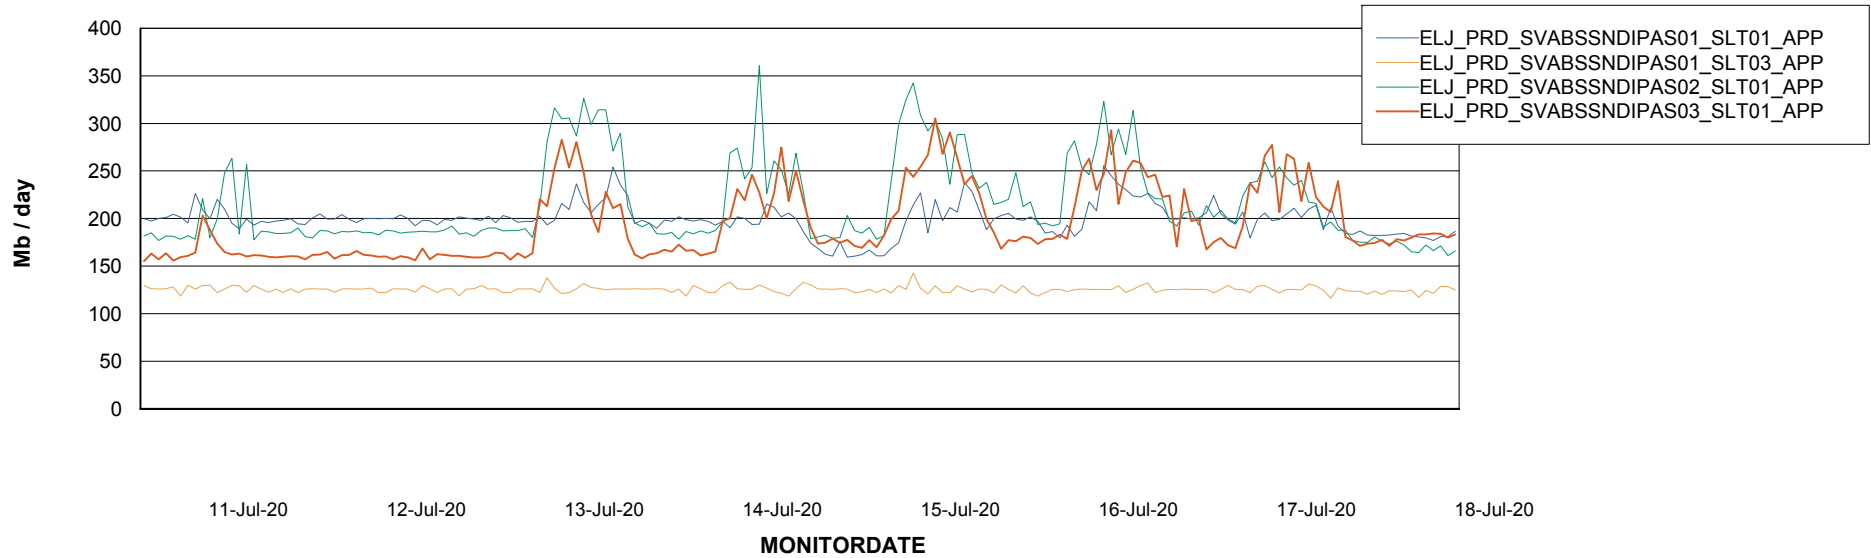

ABSSolute Application Server Services

Avg memory used per ABS Server Service