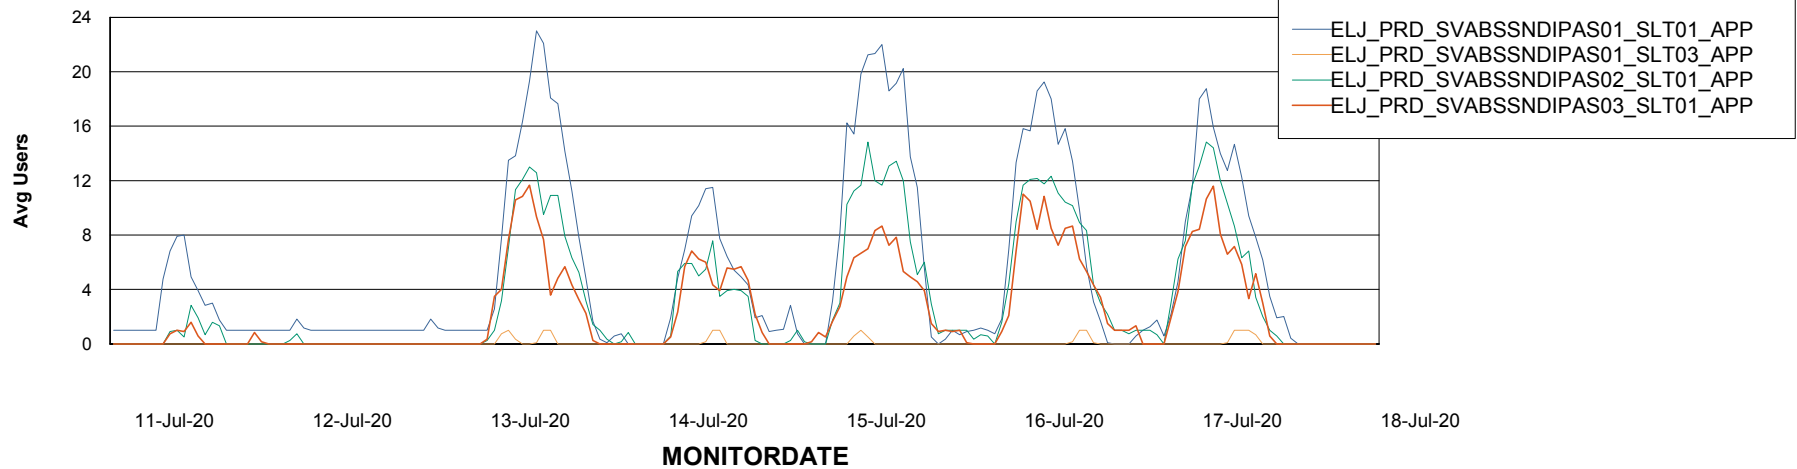

Weekly SLA Customer Report

Customer ELJ Production
Database ID 72

ABSSolute Application Server Services

Avg memory used per ABS Server Service

Avg users per day per ABS server

Weekly SLA Customer Report

Customer ELJ Production
Database ID 72