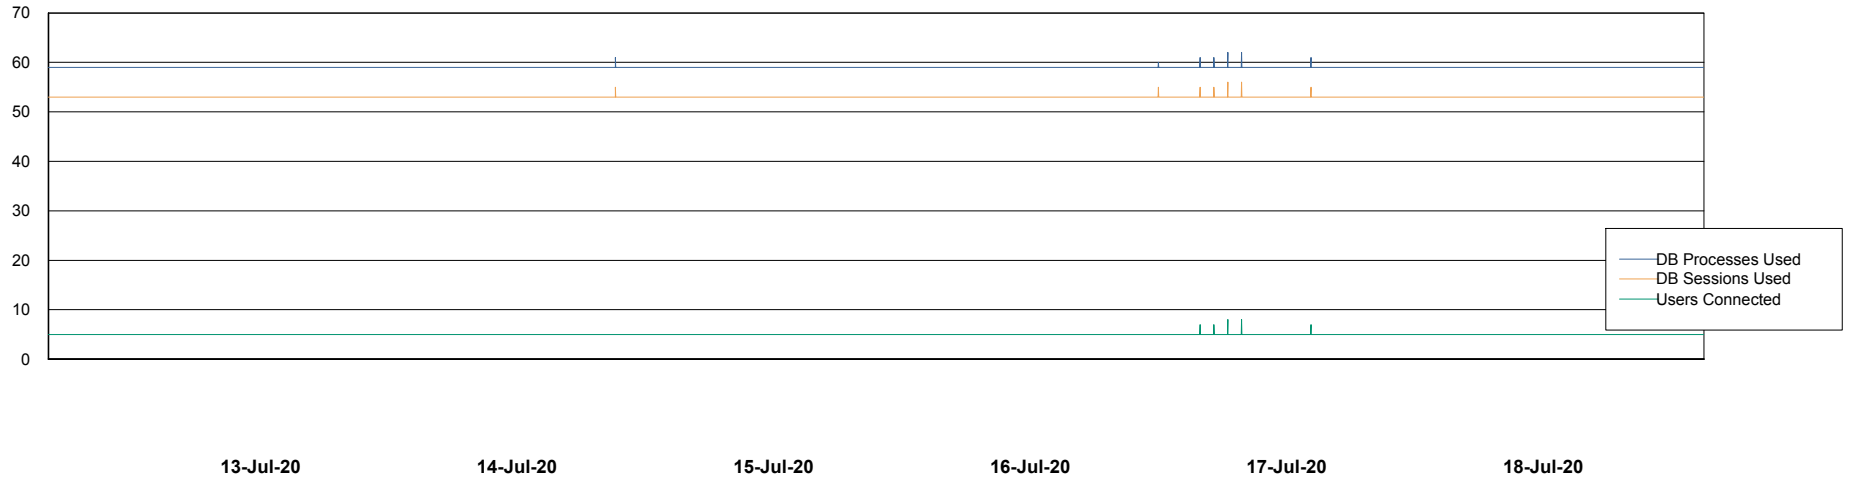

Database Performance ELJDB_Standby