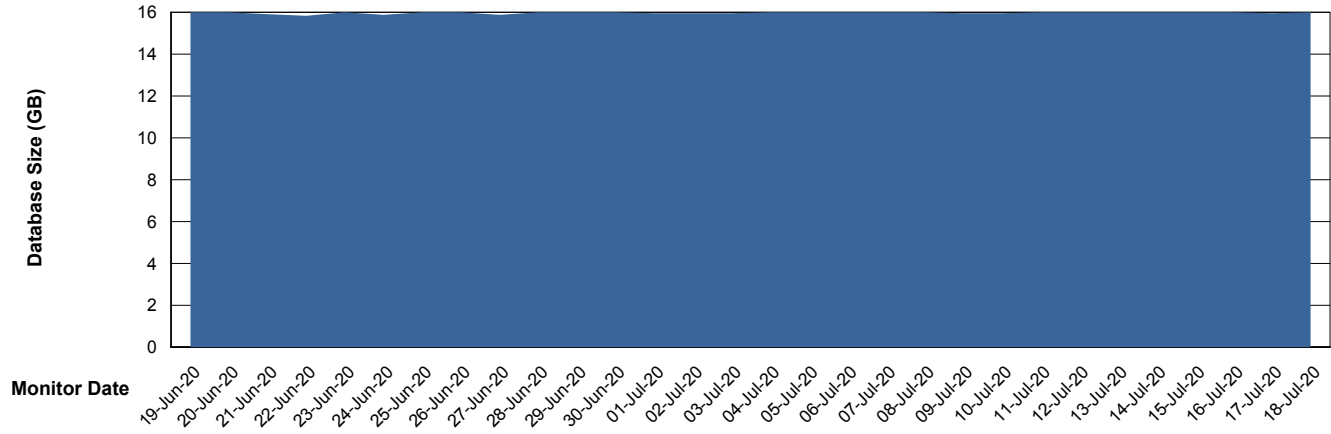

Customer ELJ Production
Database ID 72

Database Performance ELJDB_Standby

Weekly SLA Customer Report

Customer ELJ Production
Database ID 72

DATABASE SIZE ELJDB_PRD_BI

Database growth over last month

DATABASE SIZE ELJDB_Production

Database growth over last month

Weekly SLA Customer Report

Customer ELJ Production
Database ID 72

Database Tablespace ELJDB_PRD_BI

Date	Tablespace Name	Filesize (Gb)	Usedsize (Gb)	Percentage free
18-Jul-20	ABSDATA	7	6	14
	INDX	7	6	14
17-Jul-20	ABSDATA	7	6	14
	INDX	7	6	14
16-Jul-20	ABSDATA	7	6	14
	INDX	7	6	14
15-Jul-20	ABSDATA	7	6	14
	INDX	7	6	14
14-Jul-20	ABSDATA	7	6	14
	INDX	7	6	14
13-Jul-20	ABSDATA	7	6	14
	INDX	7	6	14
12-Jul-20	ABSDATA	7	6	14
	INDX	7	6	14