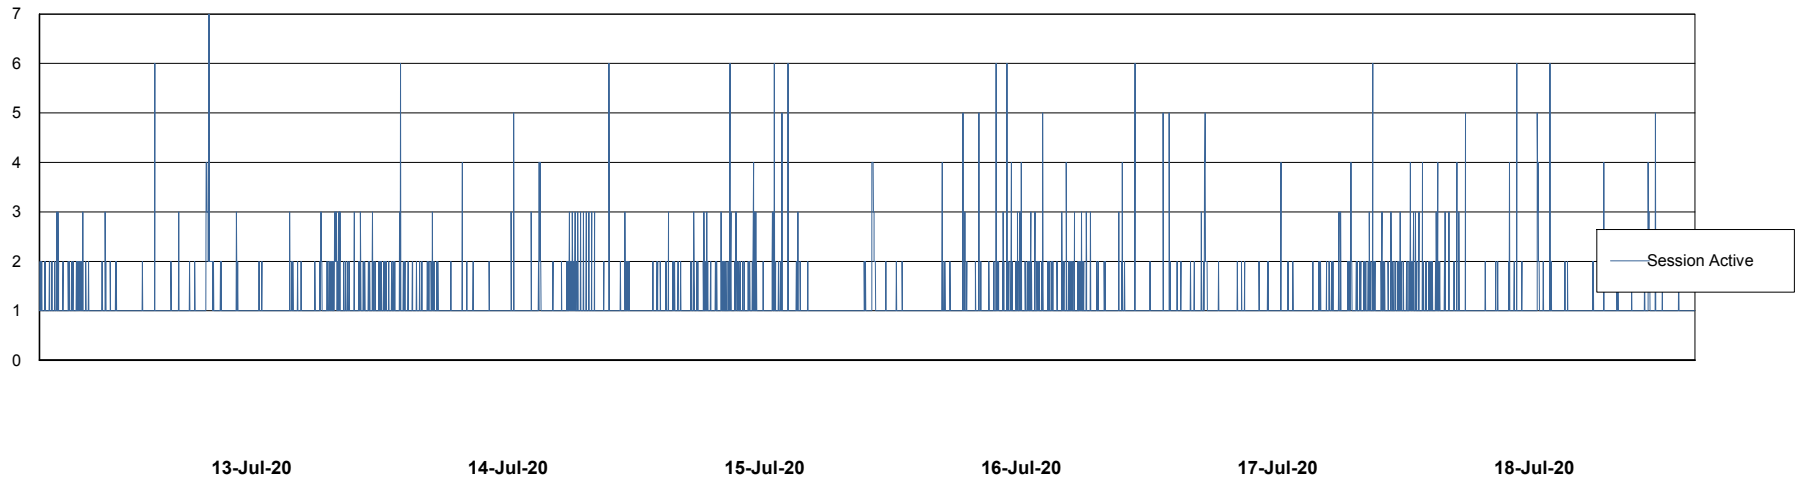

Weekly SLA Customer Report

Customer ECL Production
Database ID 77

Harddisk Usage ECL_PRD_ECL-ABS-WEB

	Free disk space on c: (%)	Total disk space on c: (Gb)
18-Jul-20	79	127
17-Jul-20	79	127
16-Jul-20	79	127
15-Jul-20	79	127
14-Jul-20	79	127
13-Jul-20	79	127
12-Jul-20	79	127

Weekly SLA Customer Report

Customer ECL Production
Database ID 77

Database Performance ECLDB_Production

Weekly SLA Customer Report

Customer ECL Production
Database ID 77

Database Performance ECLDB_Standby

Weekly SLA Customer Report