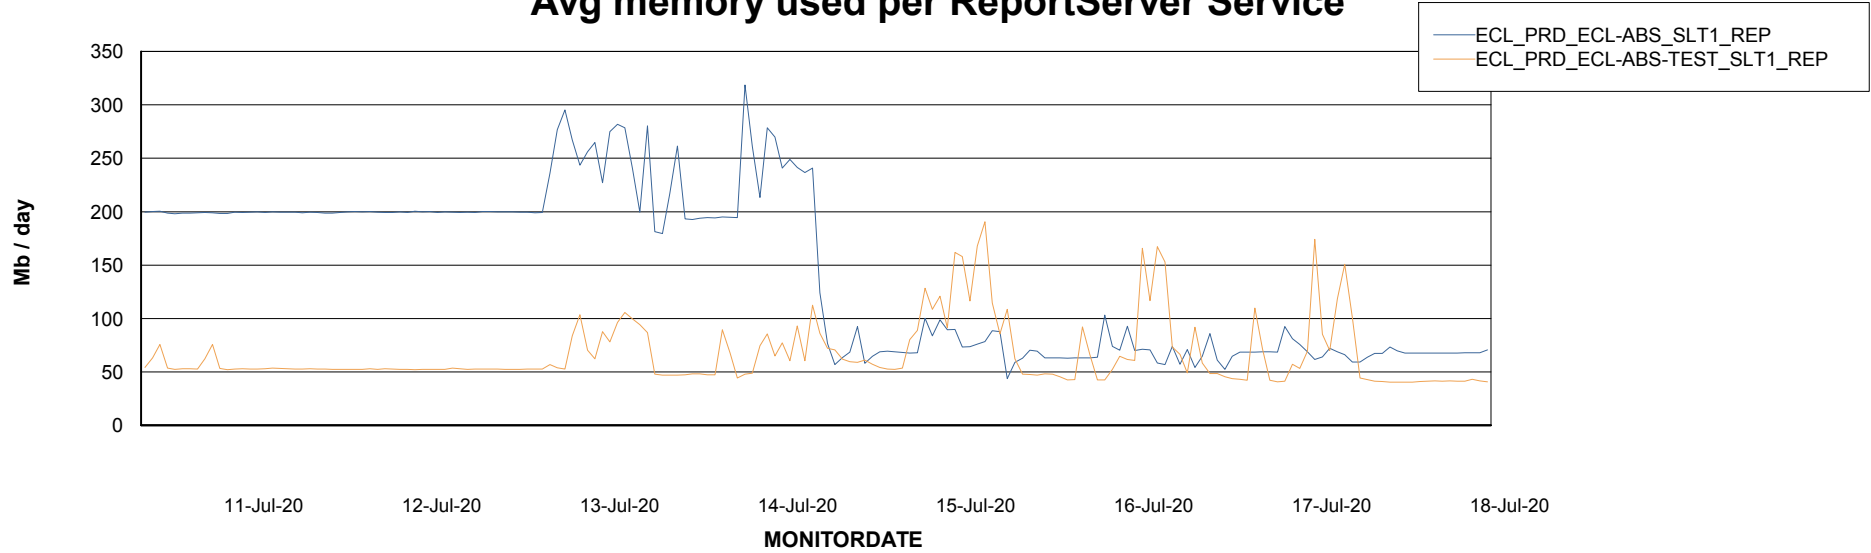

Avg memory used per ABS Server Service

Avg users per day per ABS server

Weekly SLA Customer Report

Customer ECL Production
Database ID 77

ABSSolute Application ReportServer Services

Avg memory used per ReportServer Service