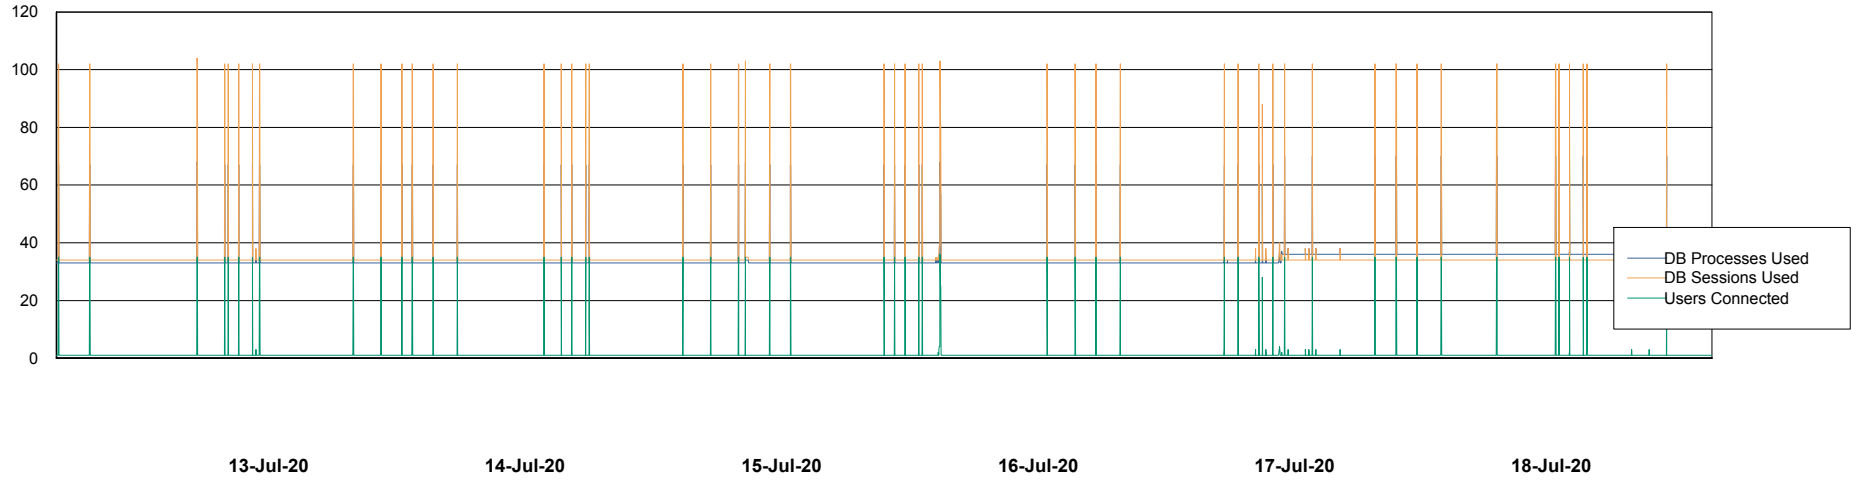

Weekly SLA Customer Report

Customer ECL Production
Database ID 77

Database Performance ECLDB_Production

Weekly SLA Customer Report

Customer ECL Production
Database ID 77

Database Performance ECLDB_Standby

Weekly SLA Customer Report