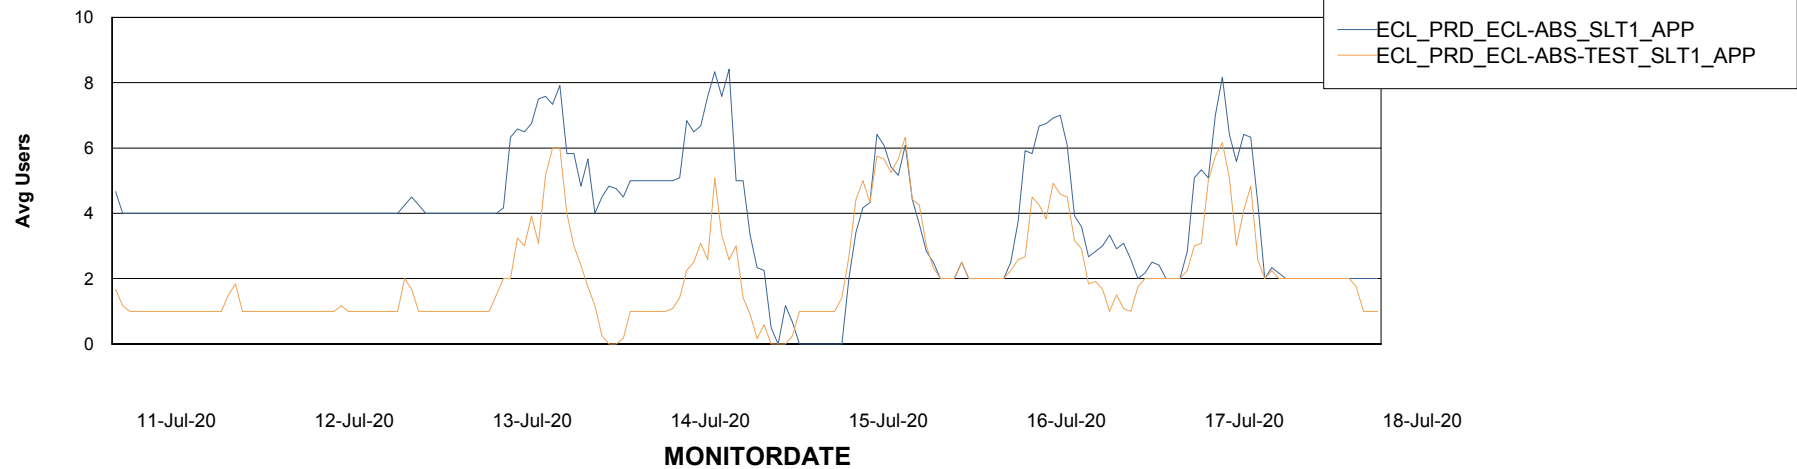

Avg users per day per ABS server