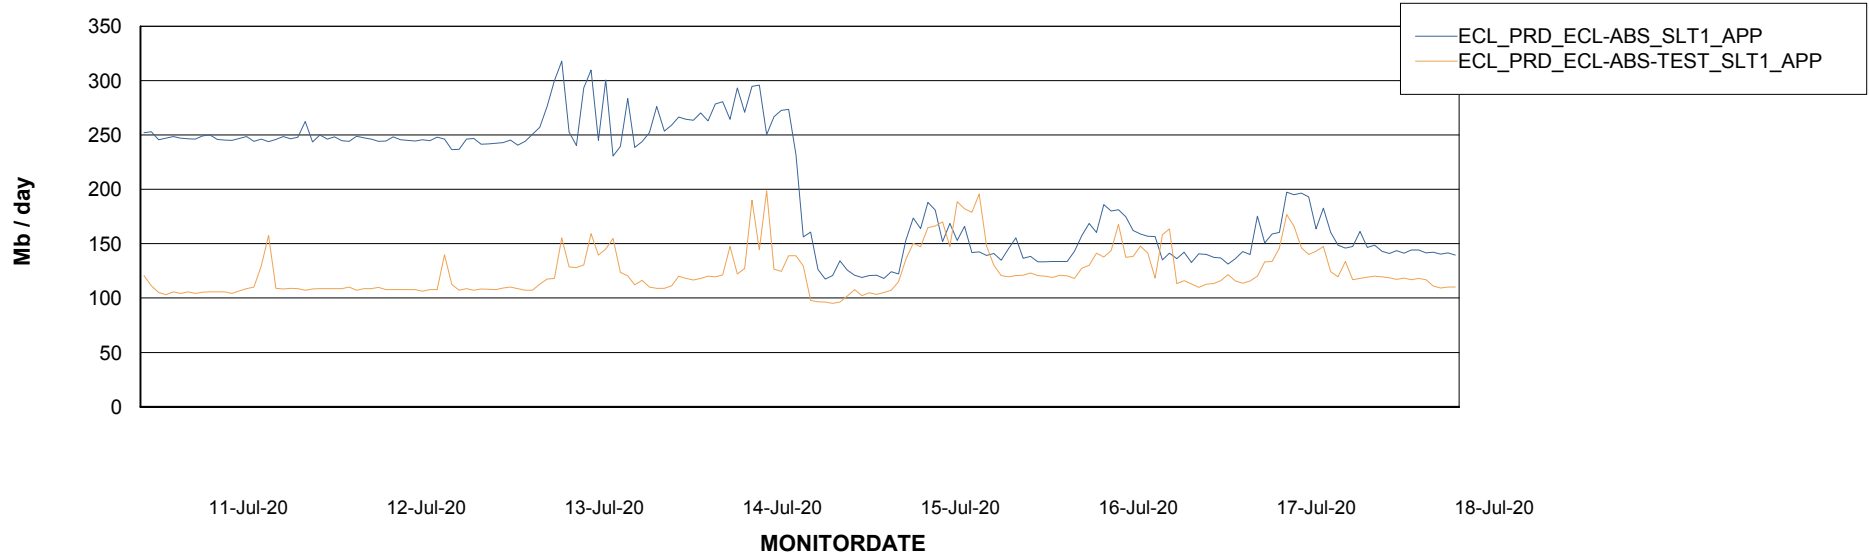

ABSSolute Application Server Services

Avg memory used per ABS Server Service