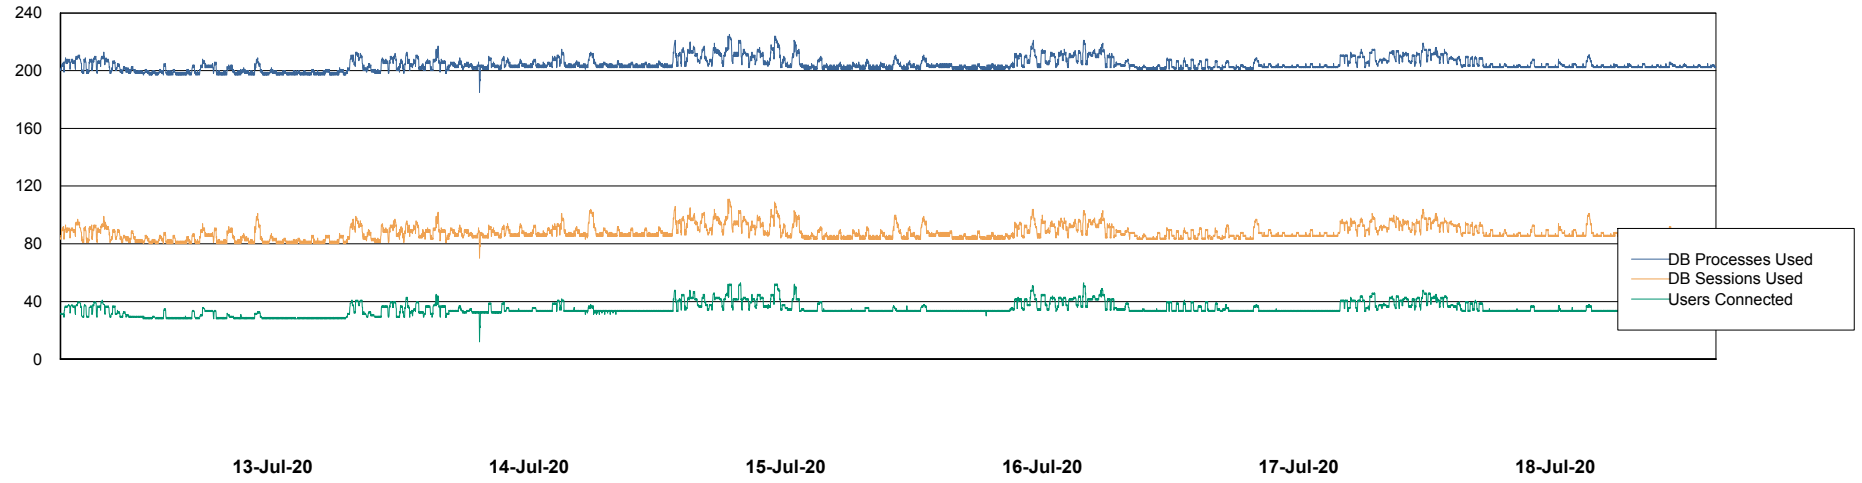

Weekly SLA Customer Report

Customer ECL Production
Database ID 77

Database Performance ECLDB_Production

Weekly SLA Customer Report

Customer ECL Production
Database ID 77

Database Performance ECLDB_Standby

Weekly SLA Customer Report