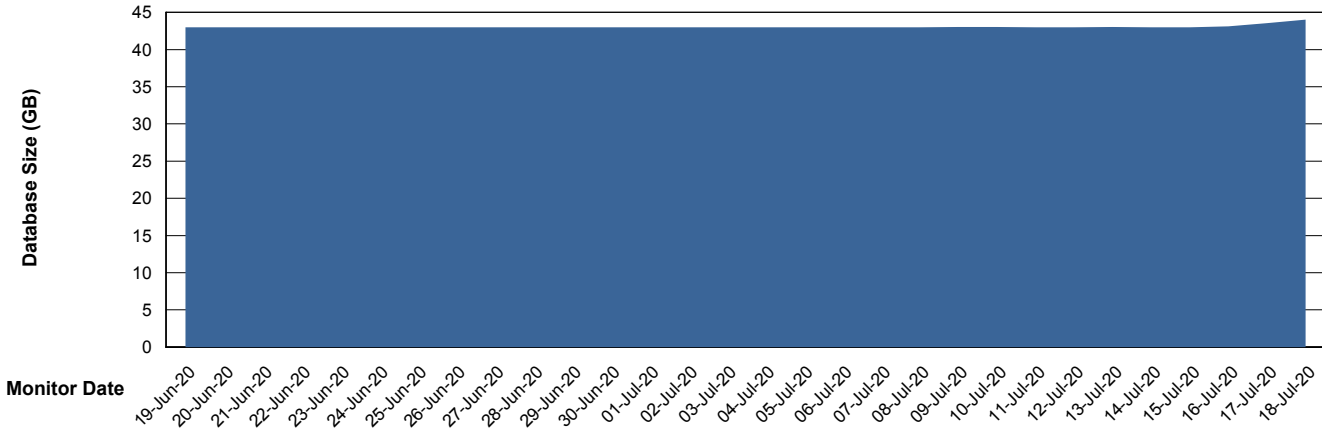

Weekly SLA Customer Report

Customer ECL Production
Database ID 77

Database Performance ECLDB_Production

Weekly SLA Customer Report

Customer ECL Production
Database ID 77

Database Performance ECLDB_Standby

Weekly SLA Customer Report

Customer ECL Production
 Database ID 77

DATABASE SIZE ECLDB_Production

Database growth over last month

Database Tablespace ECLDB_Production

Date	Tablespace Name	Filesize (Gb)	Usedsize (Gb)	Percentage free
18-Jul-20	ABSDATA	46	40	13
	INDX	8	2	75
17-Jul-20	ABSDATA	46	40	13
	INDX	8	2	75
16-Jul-20	ABSDATA	46	40	13
	INDX	8	2	75
15-Jul-20	ABSDATA	46	40	13
	INDX	8	2	75
14-Jul-20	ABSDATA	46	39	15
	INDX	8	2	75
13-Jul-20	ABSDATA	46	39	15
	INDX	8	2	75
12-Jul-20	ABSDATA	46	39	15
	INDX	8	2	75