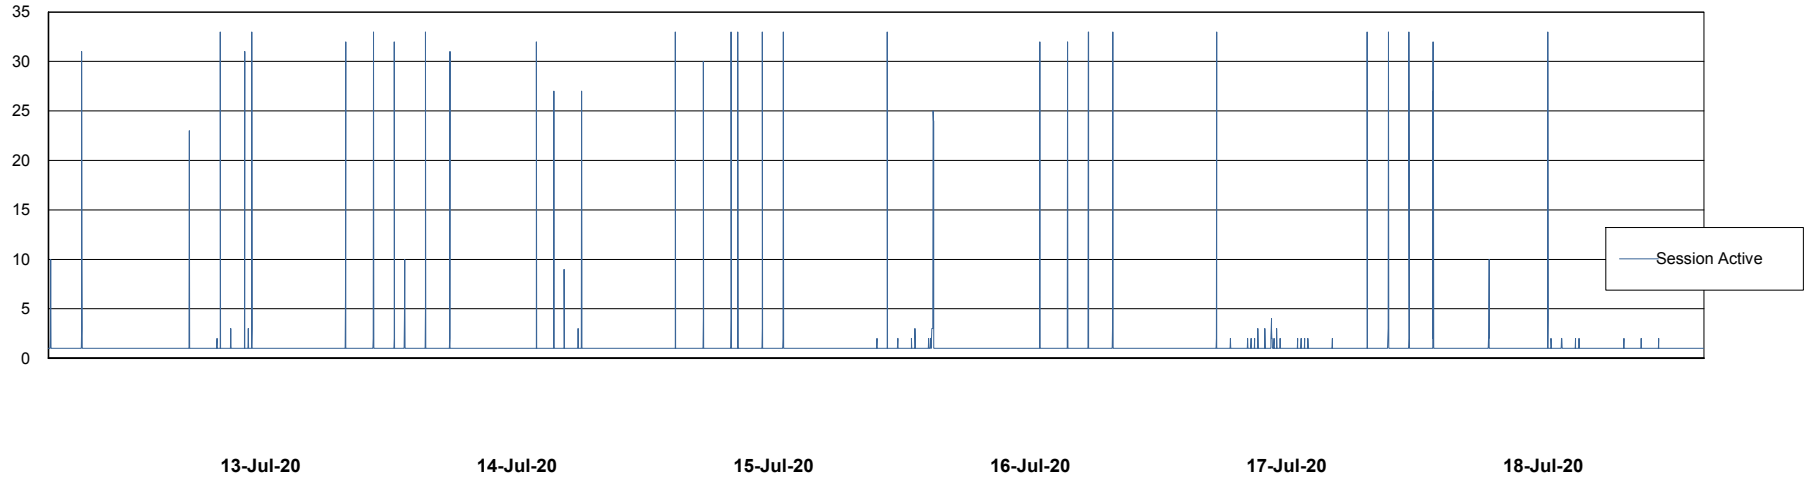

Weekly SLA Customer Report

Customer ECL Production
Database ID 77

Database Performance ECLDB_Production

Weekly SLA Customer Report

Customer ECL Production
Database ID 77

Database Performance ECLDB_Standby

Weekly SLA Customer Report

Customer ECL Production
 Database ID 77

DATABASE SIZE ECLDB_Production

Database growth over last month

Database Tablespace ECLDB_Production

Date	Tablespace Name	Filesize (Gb)	Usedsize (Gb)	Percentage free
18-Jul-20	ABSDATA	46	40	13
	INDX	8	2	75
17-Jul-20	ABSDATA	46	40	13
	INDX	8	2	75
16-Jul-20	ABSDATA	46	40	13
	INDX	8	2	75
15-Jul-20	ABSDATA	46	40	13
	INDX	8	2	75
14-Jul-20	ABSDATA	46	39	15
	INDX	8	2	75
13-Jul-20	ABSDATA	46	39	15
	INDX	8	2	75
12-Jul-20	ABSDATA	46	39	15
	INDX	8	2	75