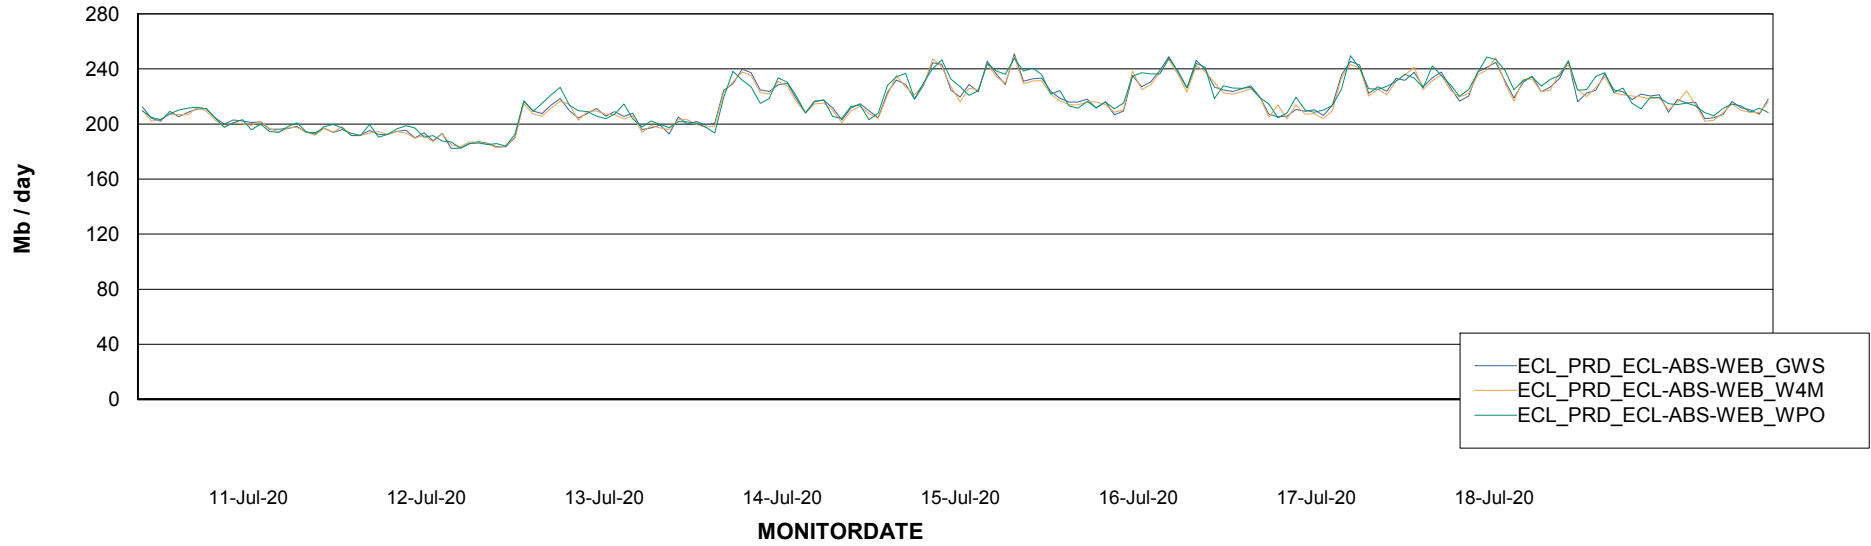

ABSSolute Web Component Services

Avg memory used per ABS Web component