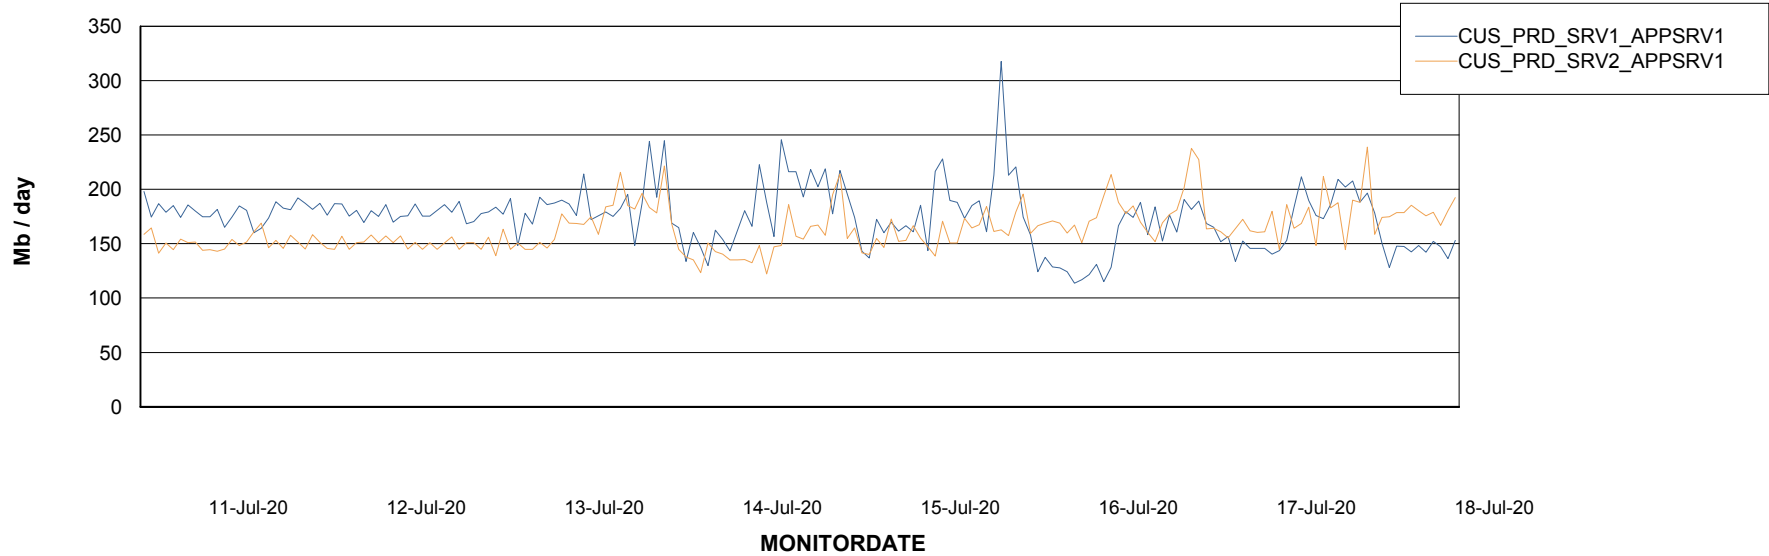

ABSolute Application Server Services

Avg memory used per ABS Server Service