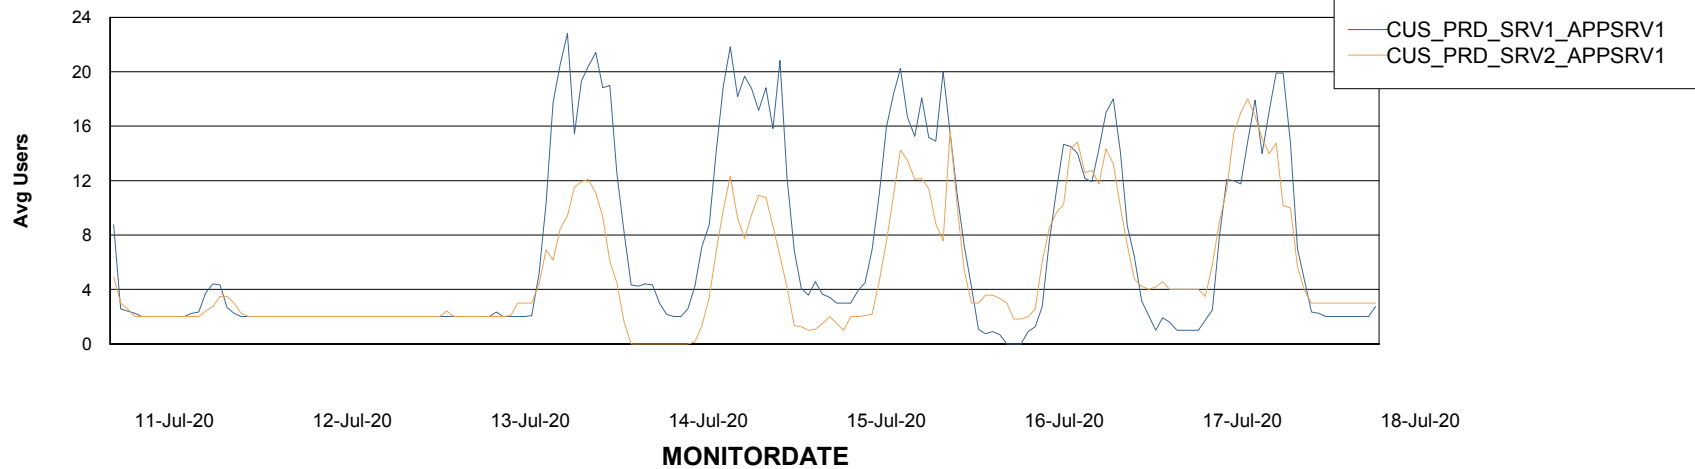

Avg users per day per ABS server