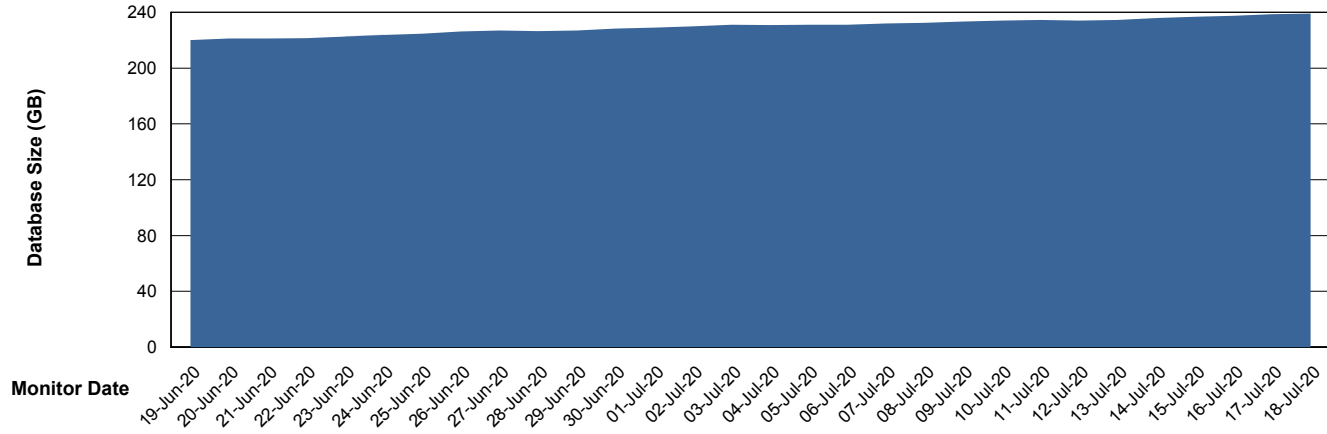

DATABASE SIZE CUS_ProdDB_Primary

Database growth over last month

Database Tablespace CUS_ProdDB_Primary

Date	Tablespace Name	Filesize (Gb)	Usedsize (Gb)	Percentage free
18-Jul-20	ABSDATA	129	98	24
	INDX	146	120	18
17-Jul-20	ABSDATA	129	97	25
	INDX	146	120	18
16-Jul-20	ABSDATA	129	97	25
	INDX	146	120	18
15-Jul-20	ABSDATA	129	97	25
	INDX	140	120	14
14-Jul-20	ABSDATA	129	96	26
	INDX	140	118	16
13-Jul-20	ABSDATA	129	95	26
	INDX	140	117	16
12-Jul-20	ABSDATA	129	95	26
	INDX	140	117	16