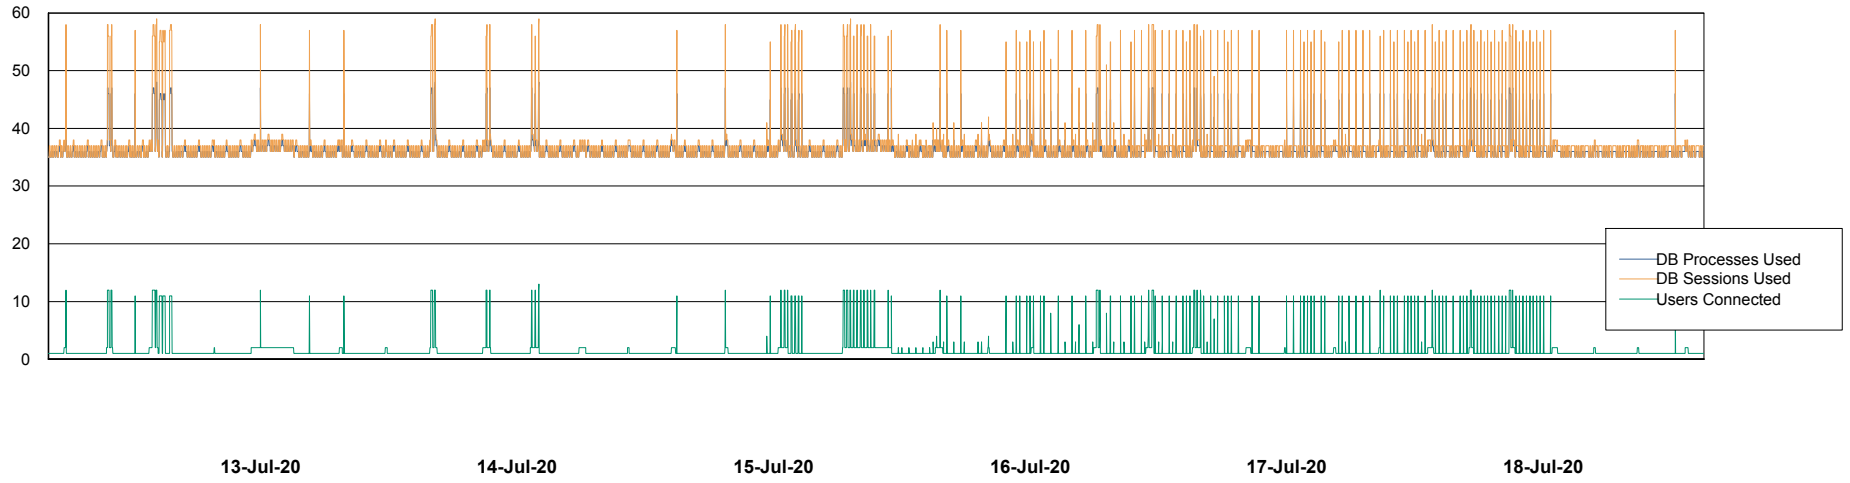

Weekly SLA Customer Report

Customer CUS Production
Database ID 84

Database Performance CUS_ProdDB_Primary

Weekly SLA Customer Report

Customer CUS Production
Database ID 84

Database Performance CUS_ProdDB_Standby