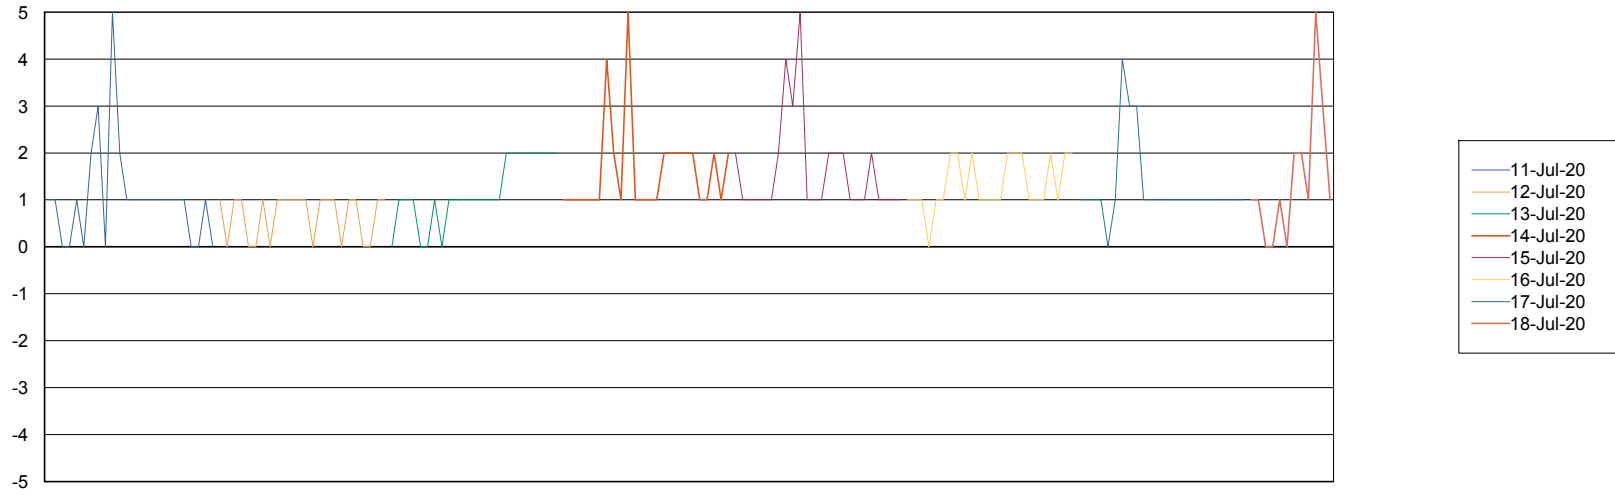

Recovery lag for last 7 days