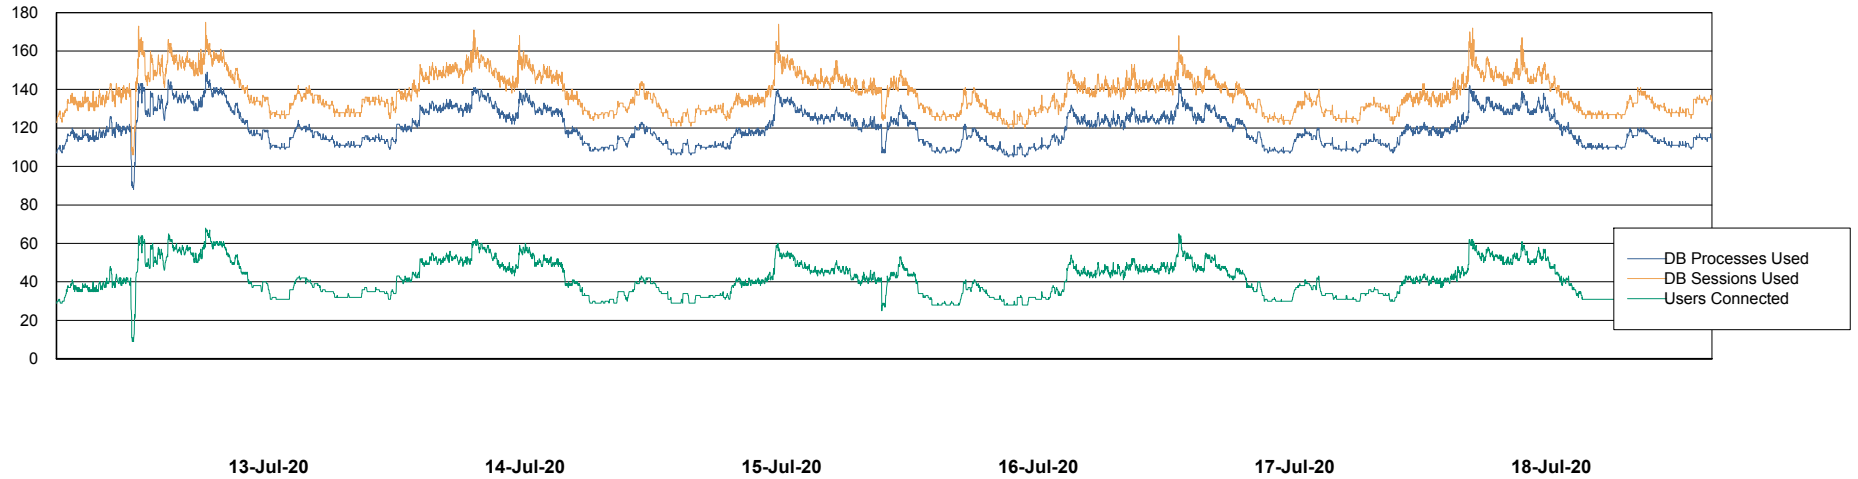

Harddisk Usage CUS_StandByDBSrv_ABSDB2

	Free disk space on c: (%)	Total disk space on c: (Gb)	Free disk space on d: (%)	Total disk space on d: (Gb)
18-Jul-20	71	199	54	1,024
17-Jul-20	71	199	54	1,024
16-Jul-20	71	199	54	1,024
15-Jul-20	71	199	54	1,024
14-Jul-20	71	199	55	1,024
13-Jul-20	71	199	55	1,024
12-Jul-20	71	199	55	1,024

Weekly SLA Customer Report

Customer CUS Production
Database ID 84

Database Performance CUS_ProdDB_Primary

Weekly SLA Customer Report

Customer CUS Production
Database ID 84

Database Performance CUS_ProdDB_Standby