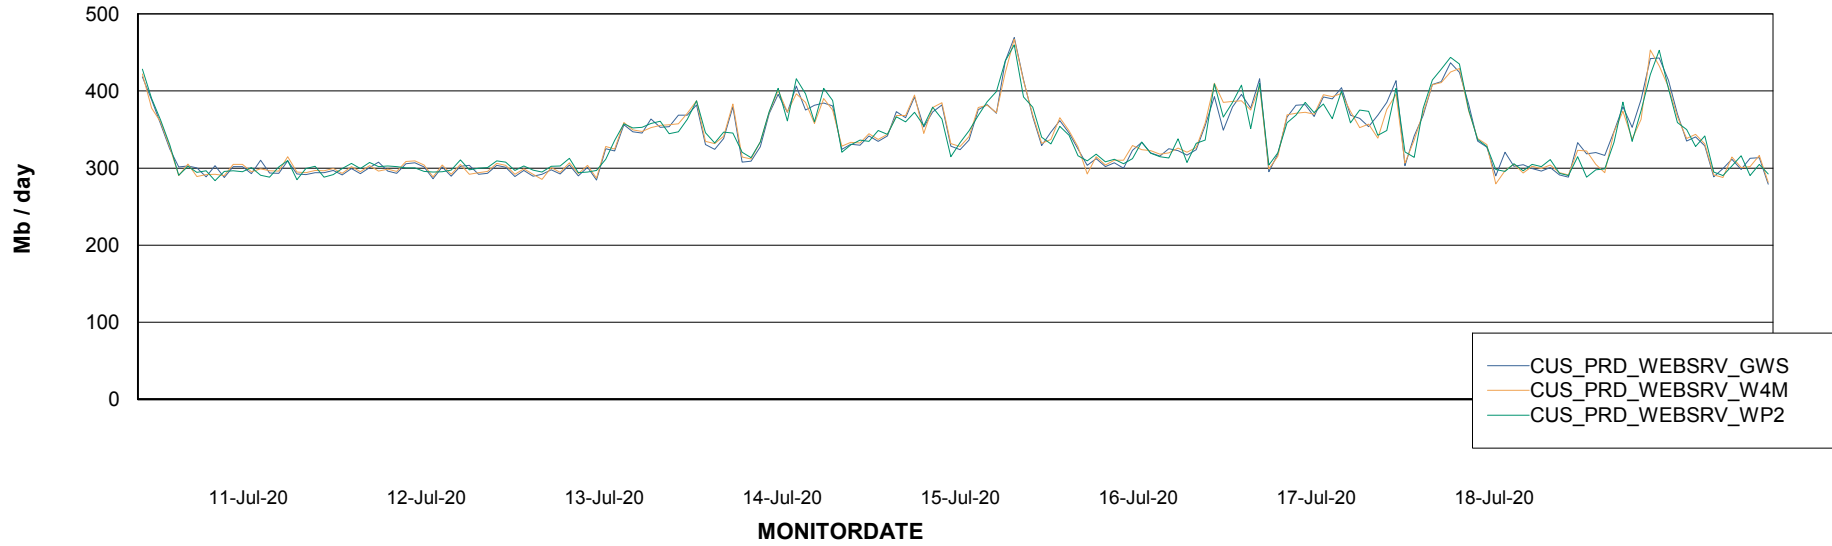

ABSSolute Web Component Services

Avg memory used per ABS Web component