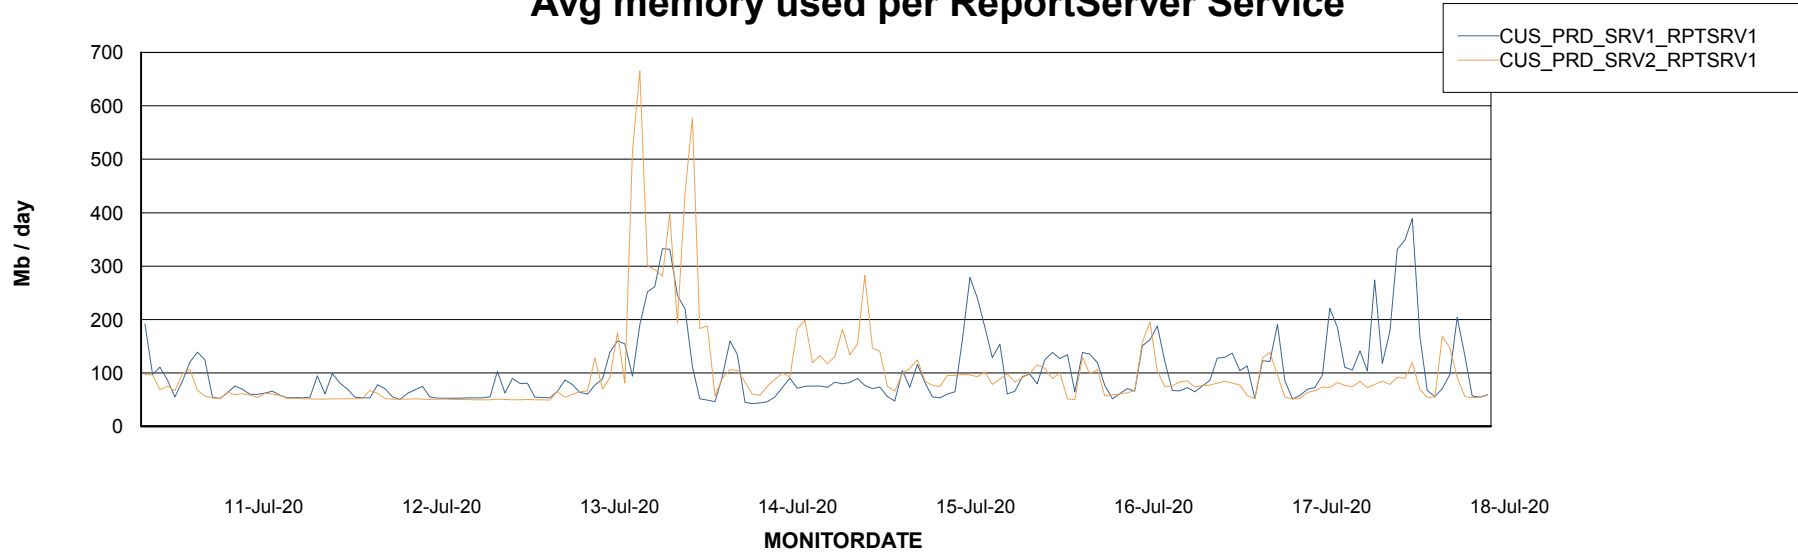

Avg memory used per ABS Server Service

Avg users per day per ABS server

Weekly SLA Customer Report

Customer CUS Production
Database ID 84

ABSolute Web Component Services

Avg memory used per ReportServer Service