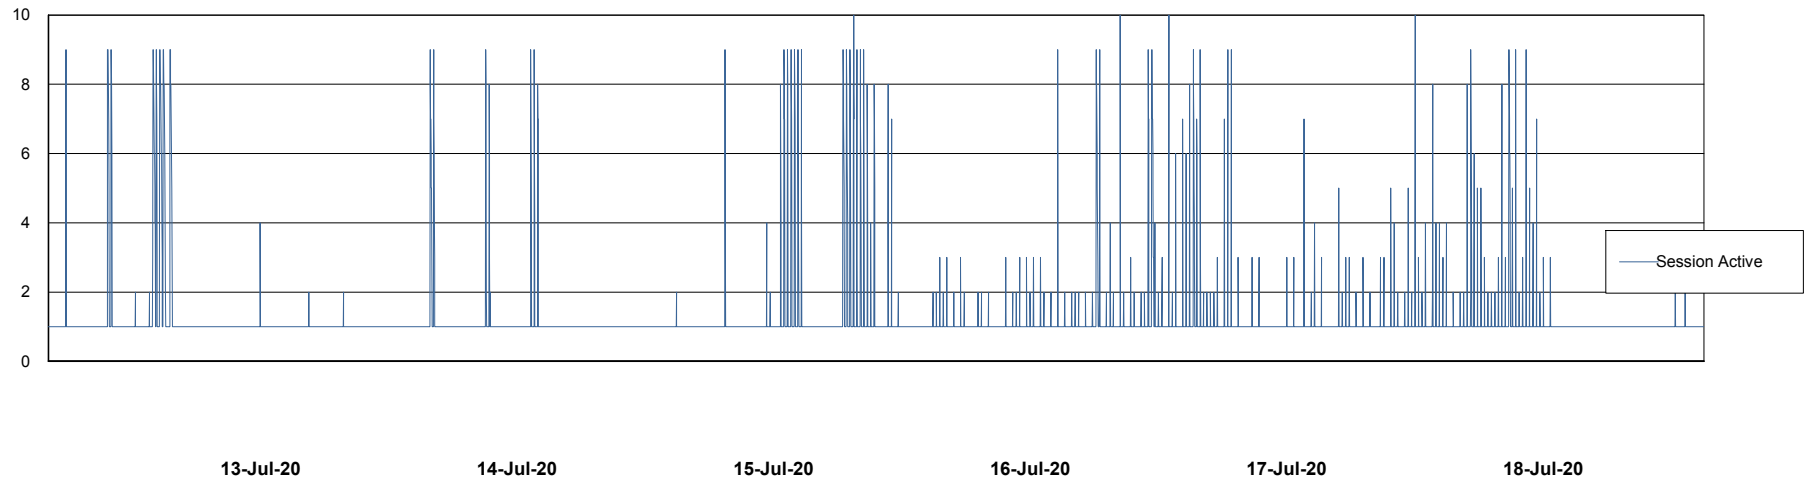

Weekly SLA Customer Report

Customer CUS Production
Database ID 84

Database Performance CUS_ProdDB_Primary

Weekly SLA Customer Report

Customer CUS Production
Database ID 84

Database Performance CUS_ProdDB_Standby