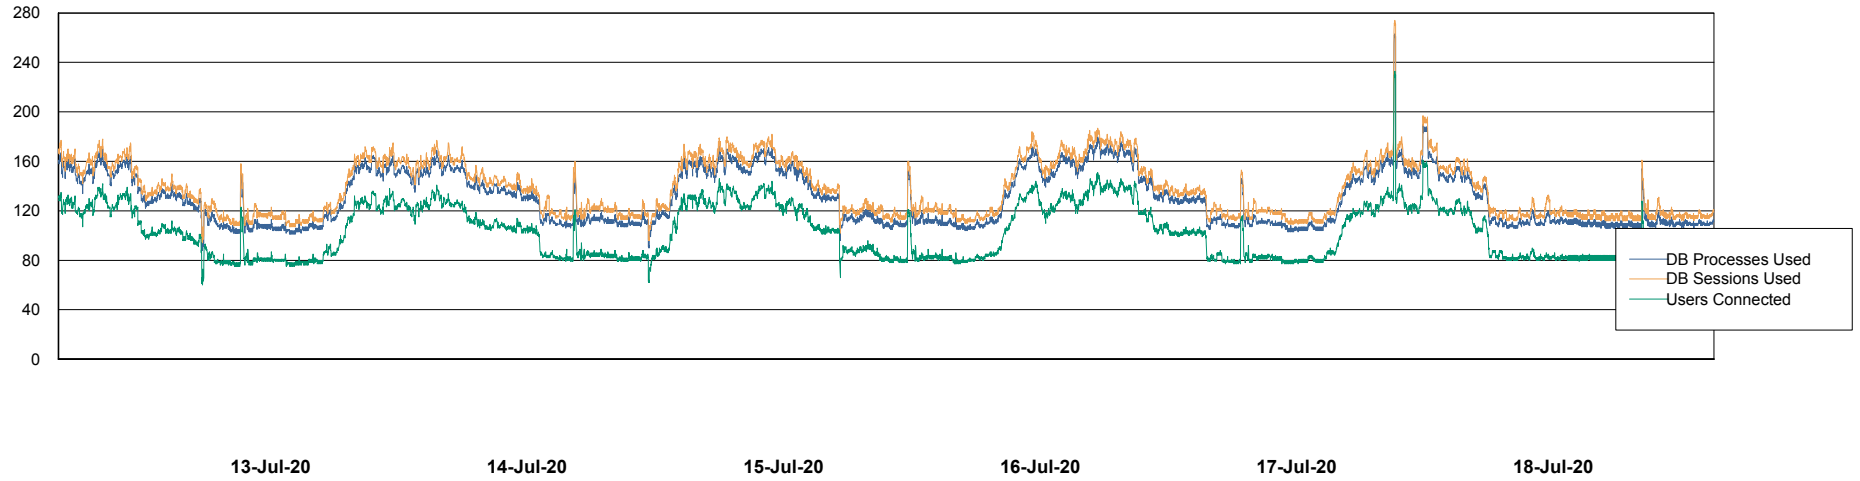

Database Performance BNLDB_Production