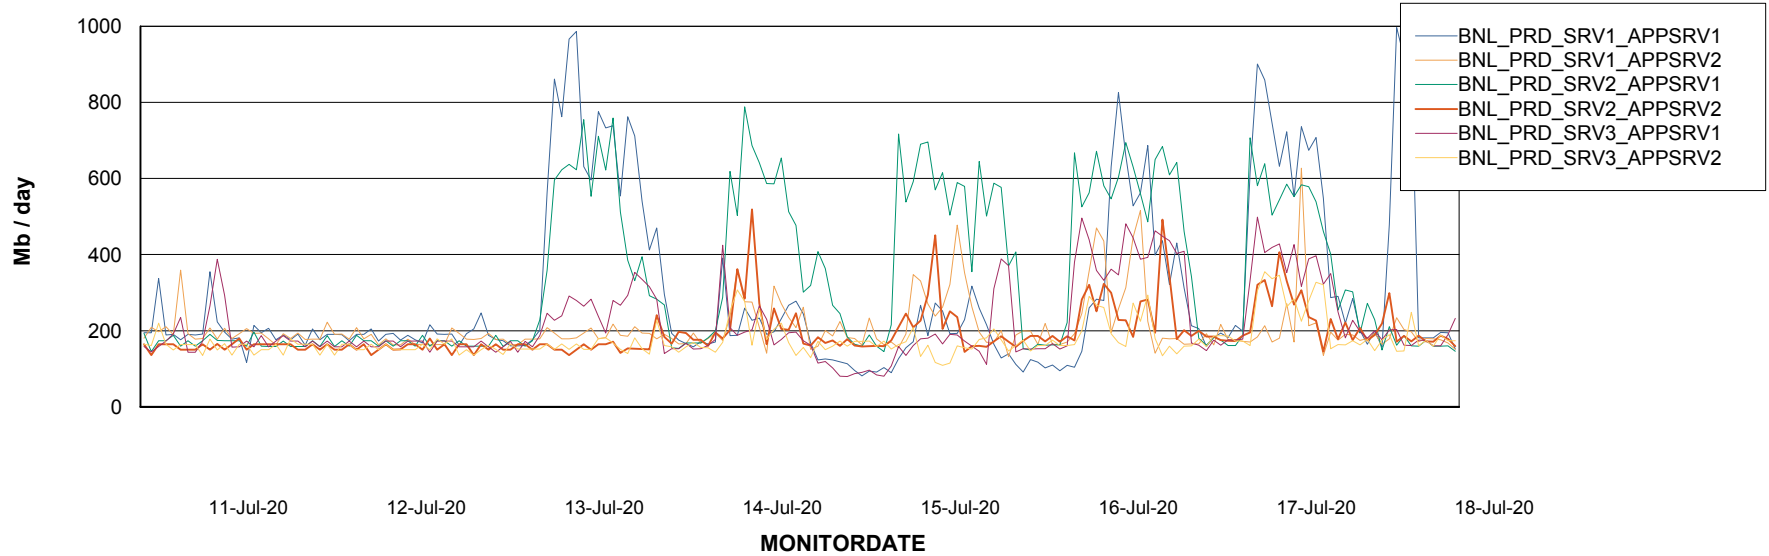

ABSSolute Application Server Services

Avg memory used per ABS Server Service