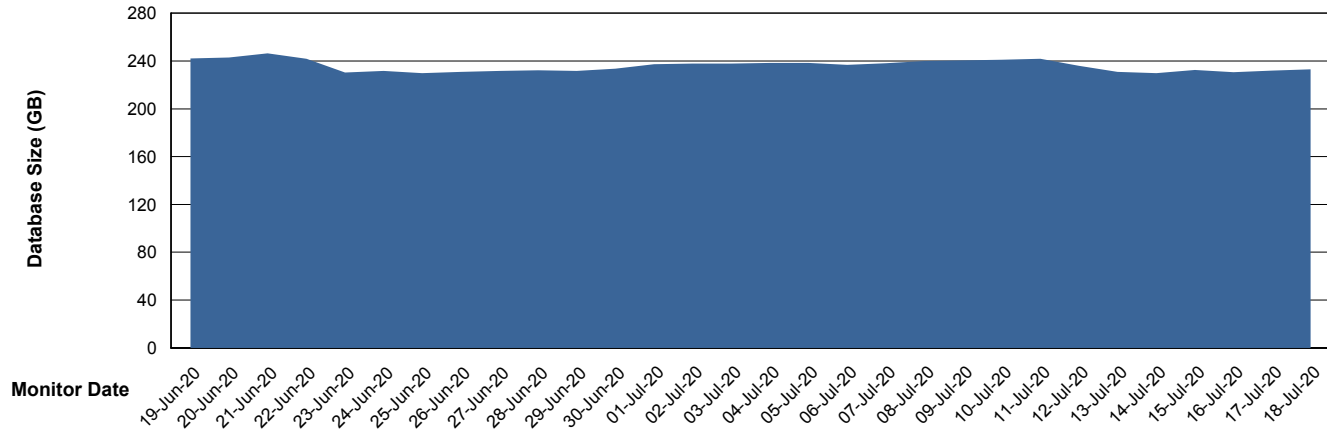

DATABASE SIZE BNLDB_Production

Database growth over last month