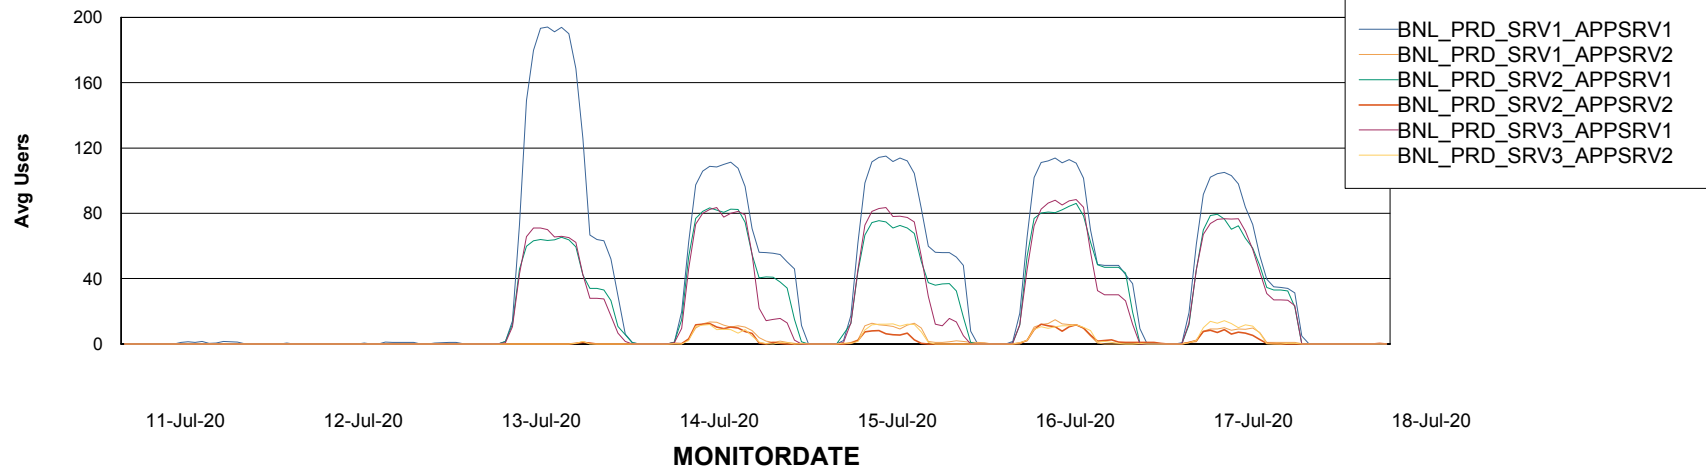

Avg users per day per ABS server