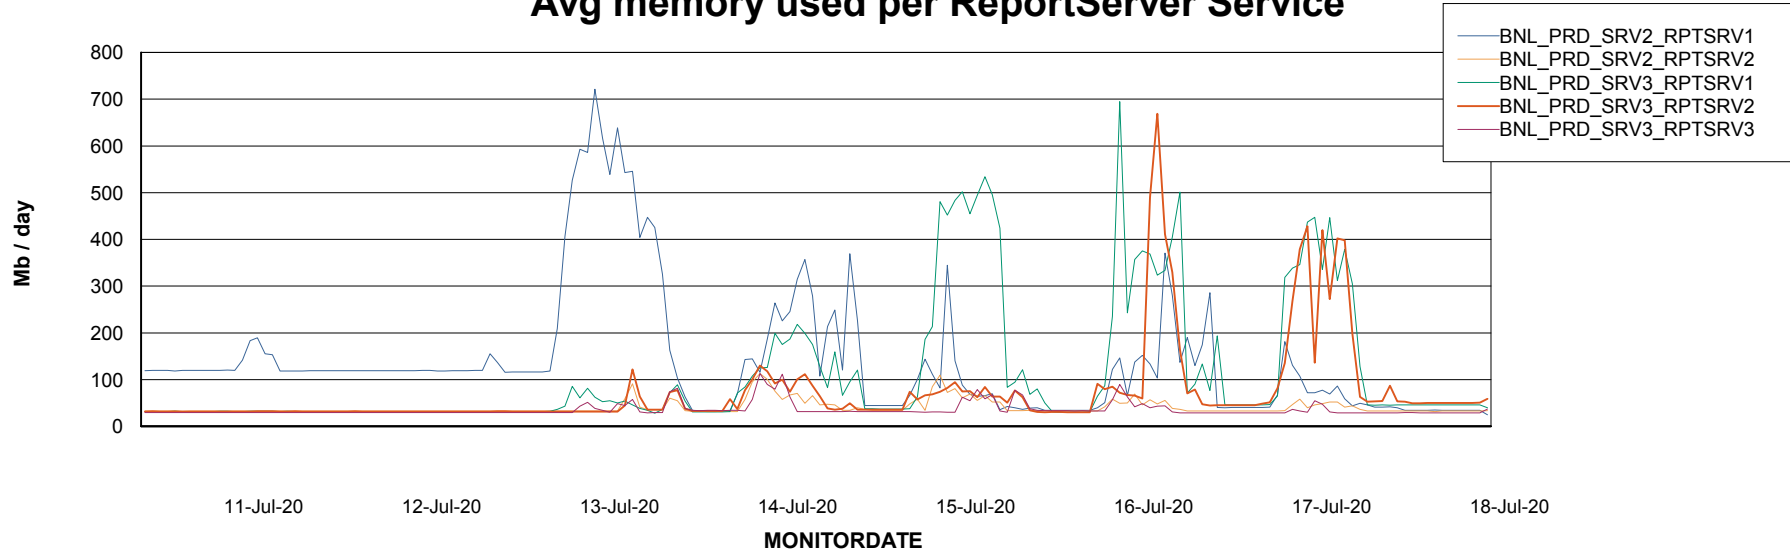

ABSSolute Web Component Services

Avg memory used per ReportServer Service