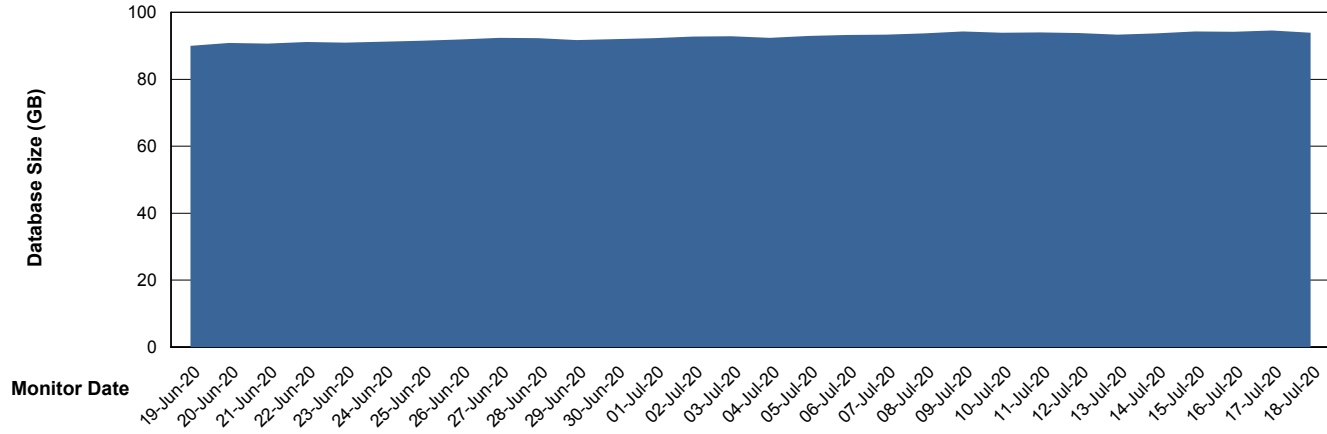

DATABASE SIZE BGGDB_BI

Database growth over last month