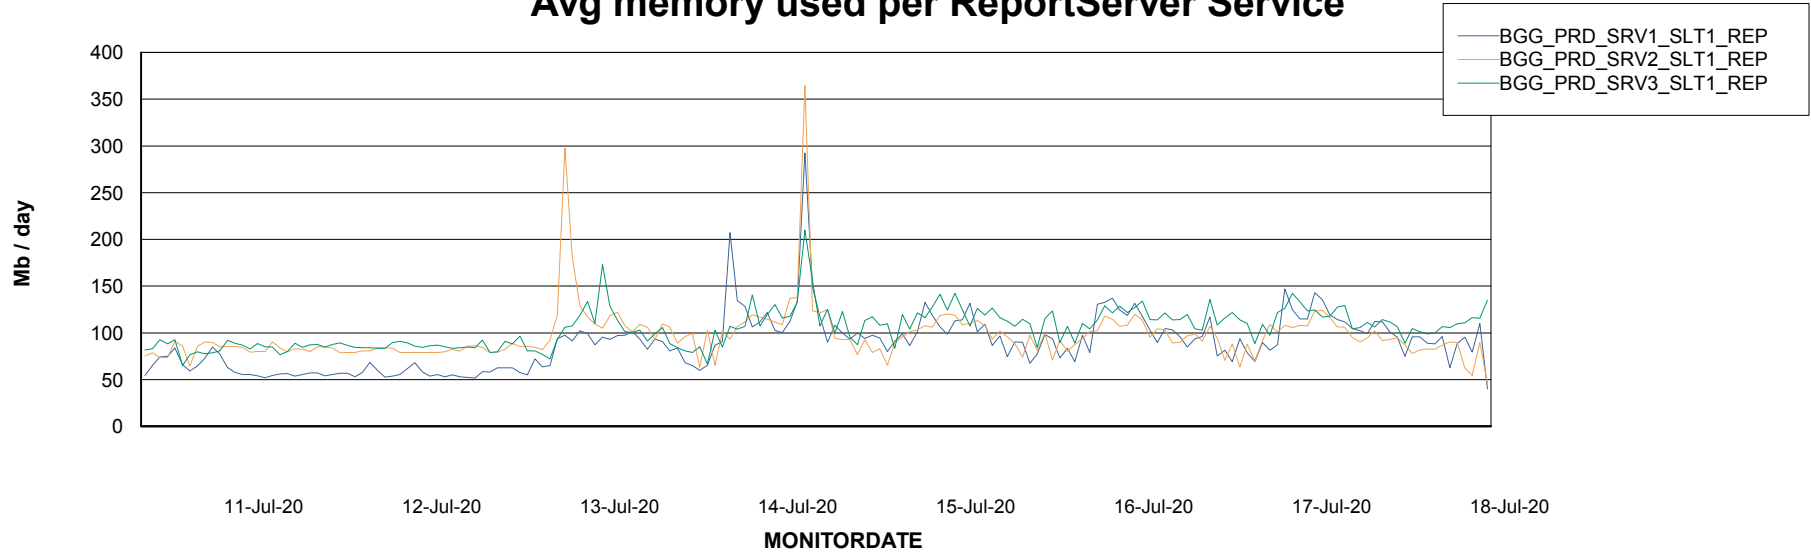

ABSSolute Application ReportServer Services

Avg memory used per ReportServer Service