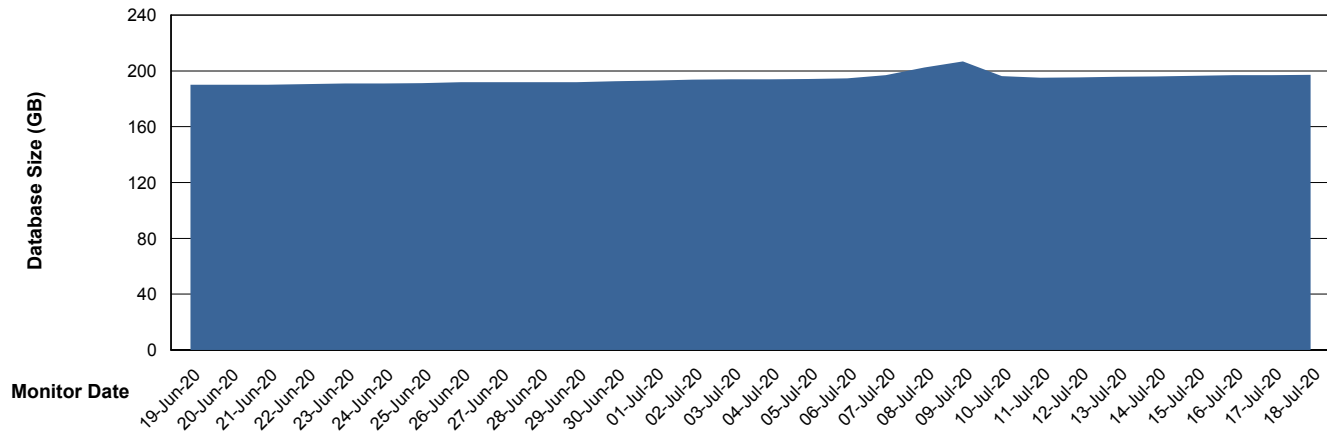

# Weekly SLA Customer Report

Customer BGG\_Production  
Database ID 58

DATABASE SIZE BGGDB\_BI

### Database growth over last month

DATABASE SIZE BGGDB\_Production

### Database growth over last month