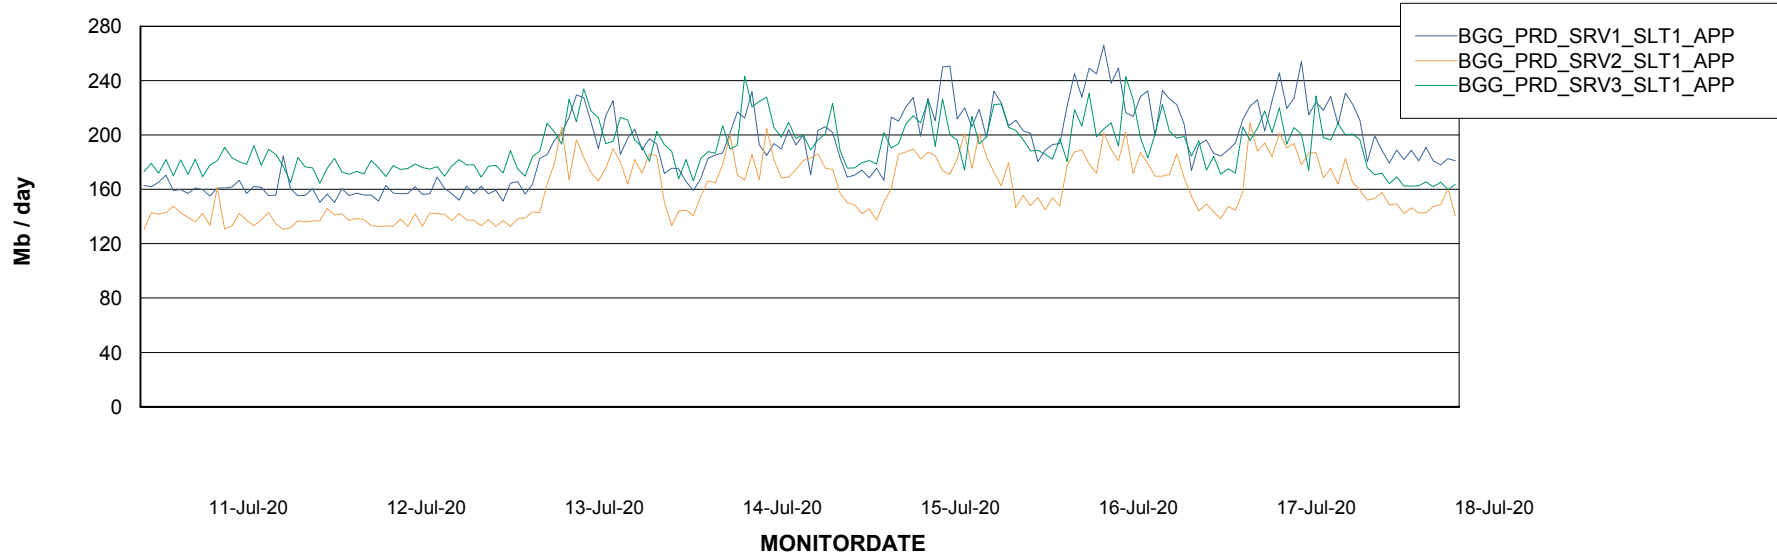

ABSSolute Application Server Services

Avg memory used per ABS Server Service