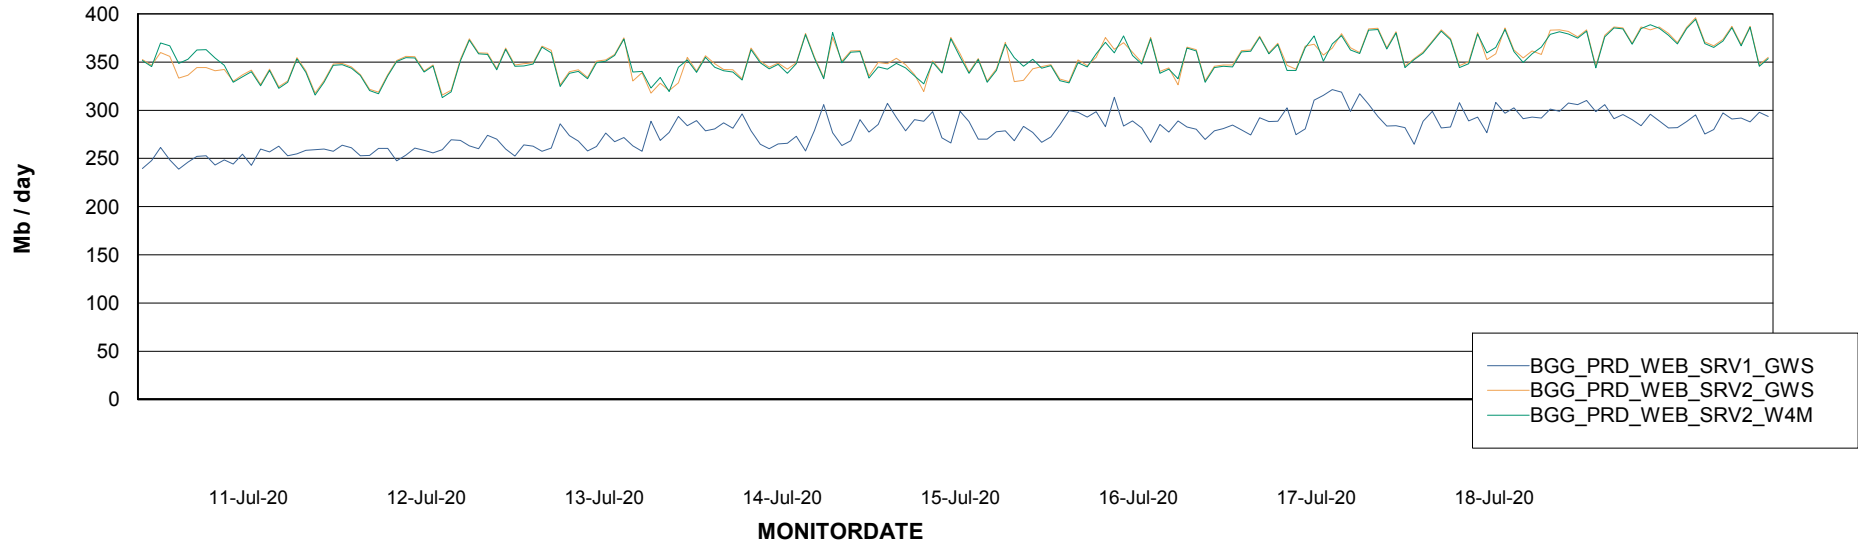

ABSolute Web Component Services

Avg memory used per ABS Web component