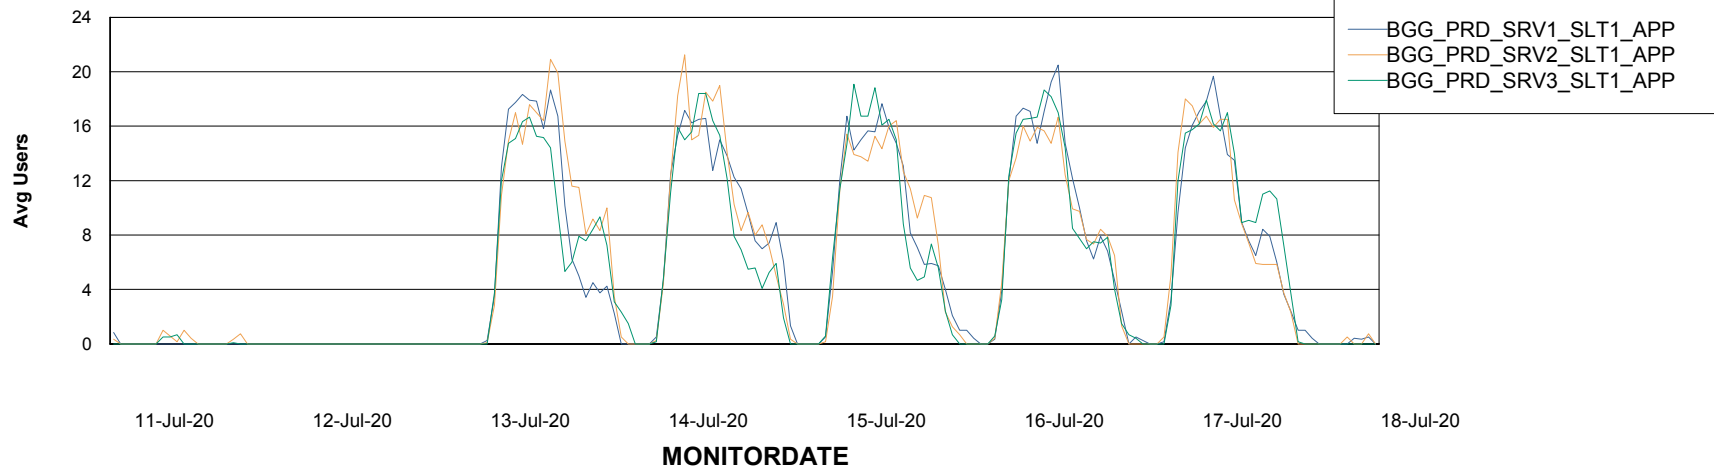

Avg users per day per ABS server