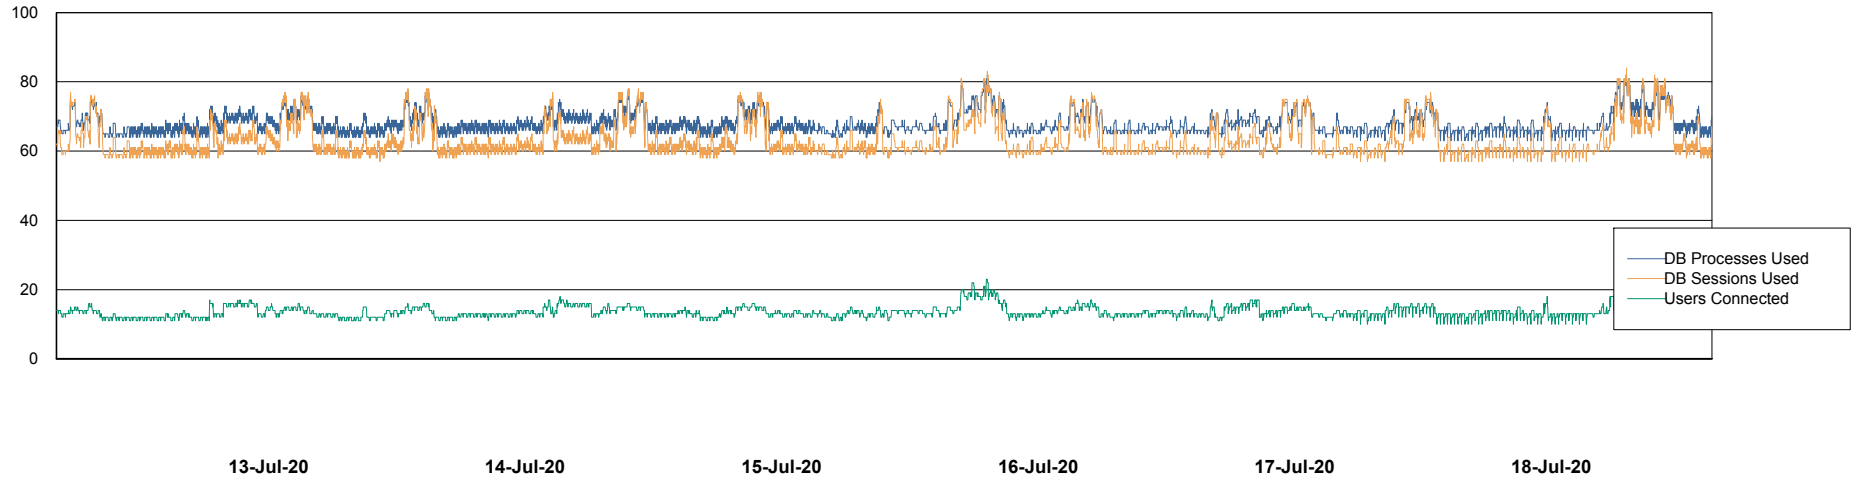

Database Performance BGGDB_BI