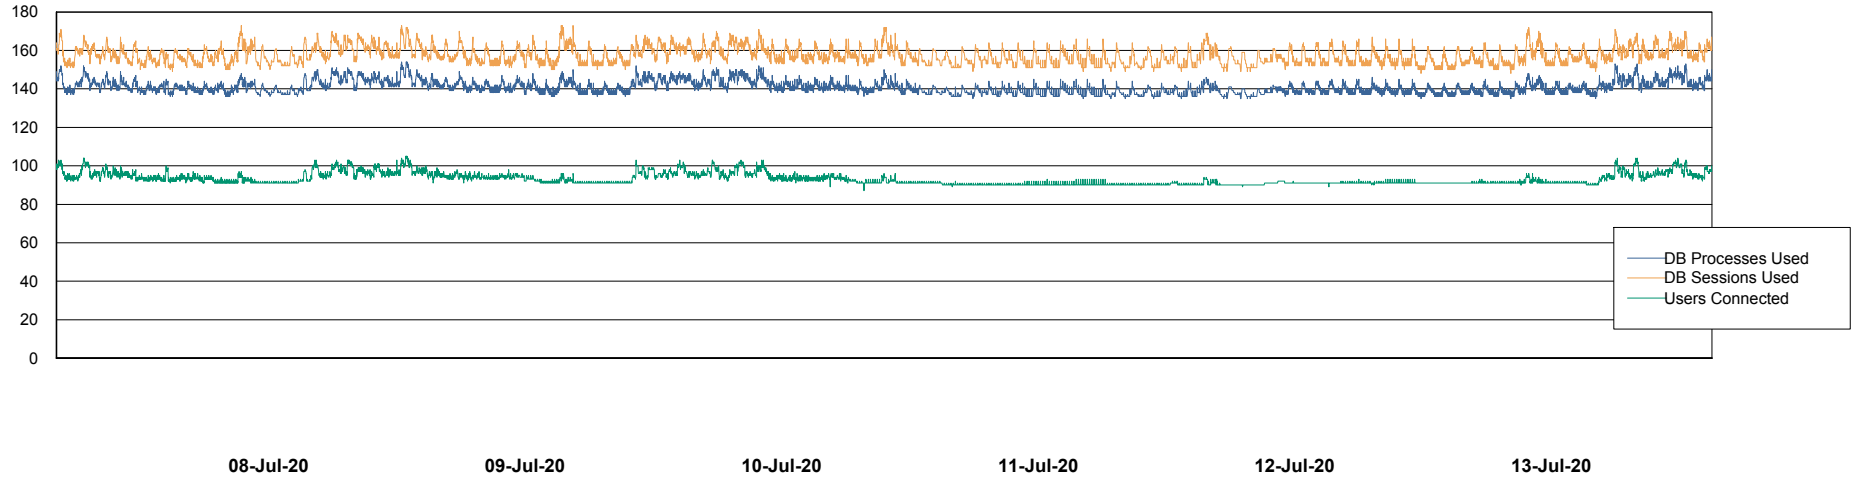

Database Performance VOSDB_Production

DB Processes Max 500
DB Sessions Max 772