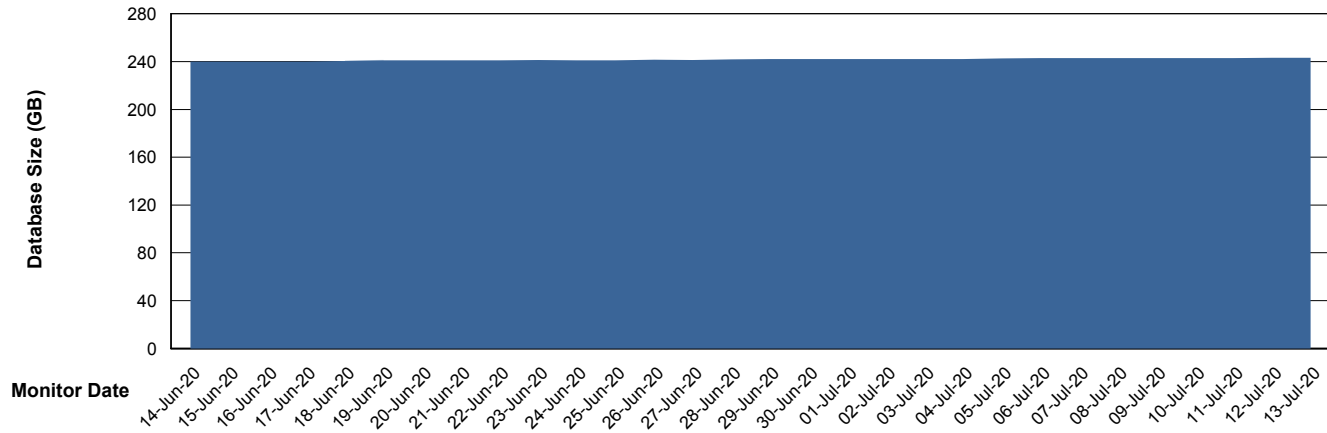

Weekly SLA Customer Report

Customer VOS_Production
Database ID 68

DATABASE SIZE VOSBIDB_Production

Database growth over last month

DATABASE SIZE VOSDB_Production

Database growth over last month

Weekly SLA Customer Report