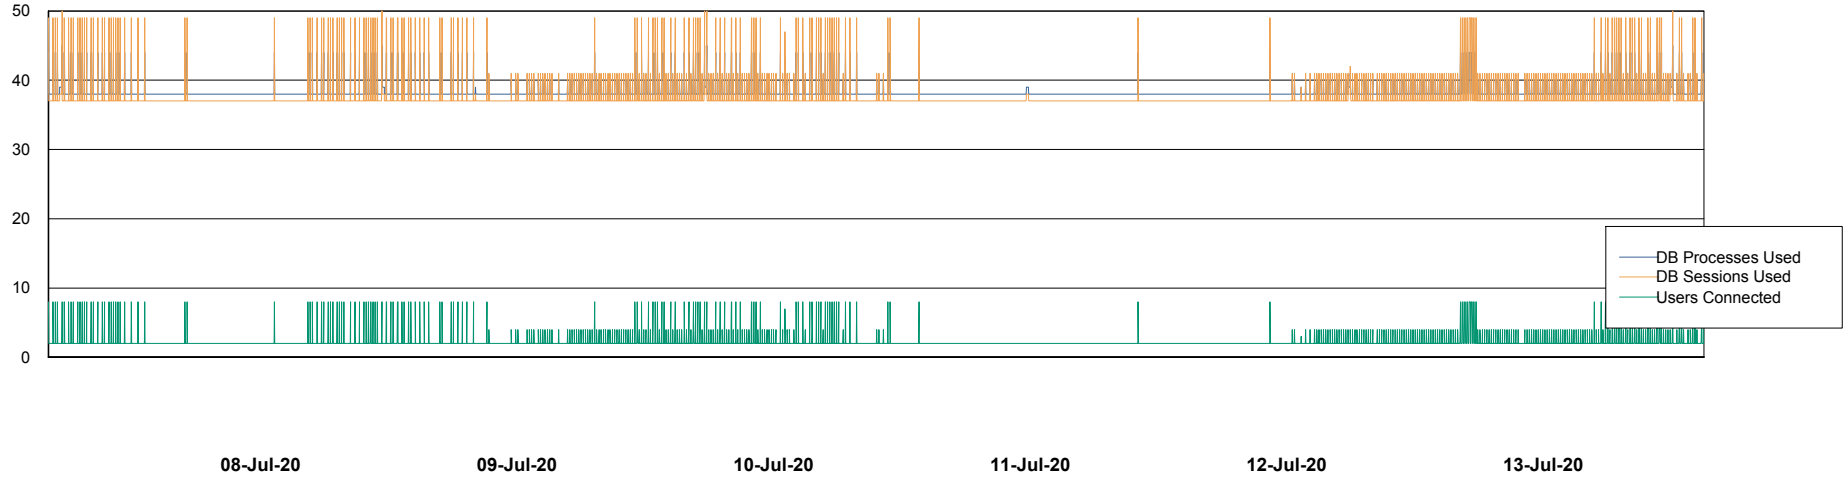

Database Performance VOSDB_Production

DB Processes Max 500
DB Sessions Max 772

Weekly SLA Customer Report

Customer VOS_Production
Database ID 68

Database Performance VOSDB_Standby

DB Processes Max 300
DB Sessions Max 472