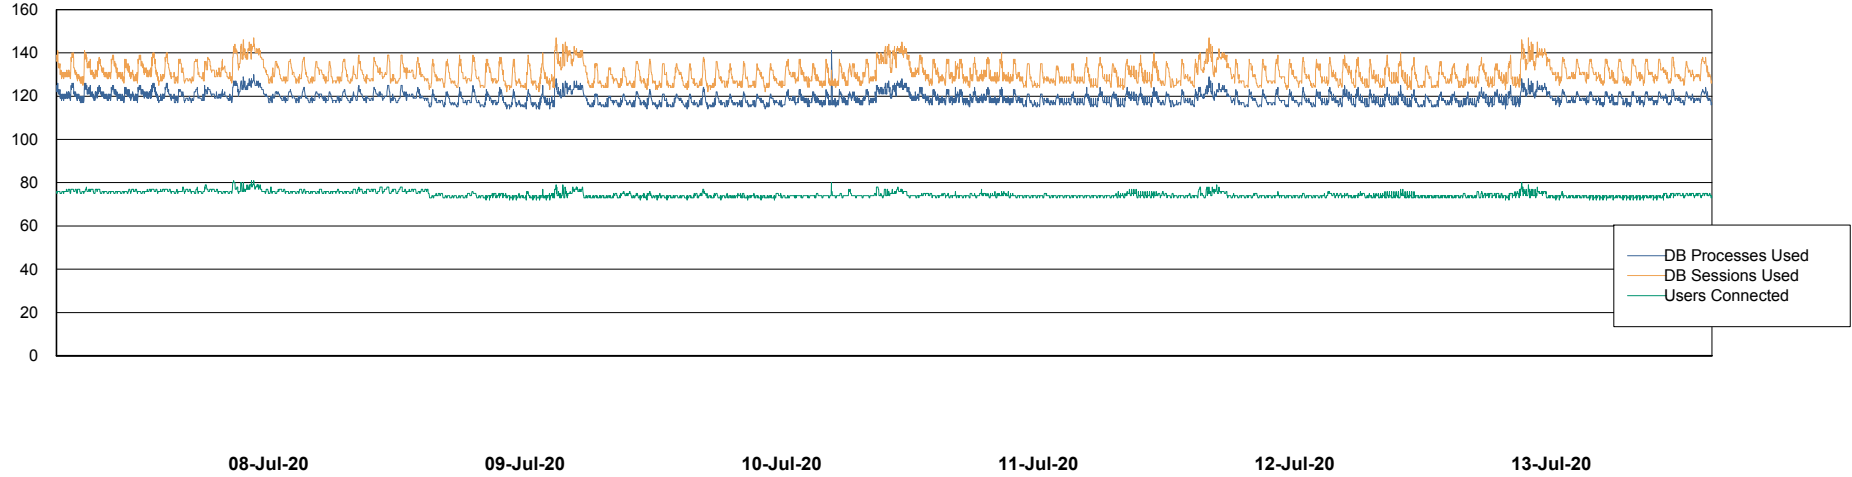

Database Performance VOSBIDB_Production

DB Processes Max 300
DB Sessions Max 472