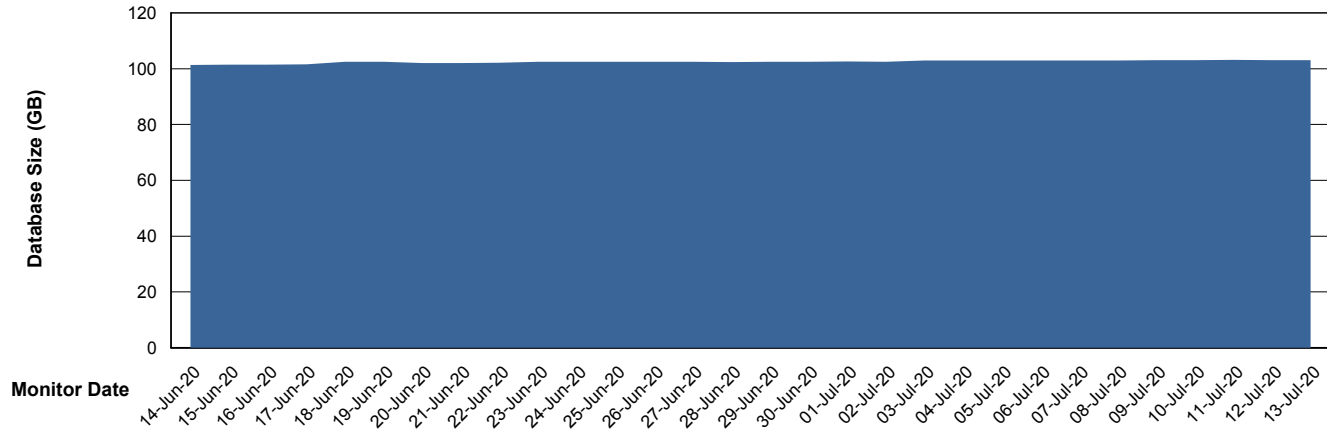

Database Performance VOSDB_Production

DB Processes Max 500
DB Sessions Max 772

Weekly SLA Customer Report

Customer VOS_Production
Database ID 68

Database Performance VOSDB_Standby

DB Processes Max 300
DB Sessions Max 472

Weekly SLA Customer Report

Customer VOS_Production
Database ID 68

DATABASE SIZE VOSBIDB_Production

Database growth over last month

DATABASE SIZE VOSDB_Production

Database growth over last month

Weekly SLA Customer Report