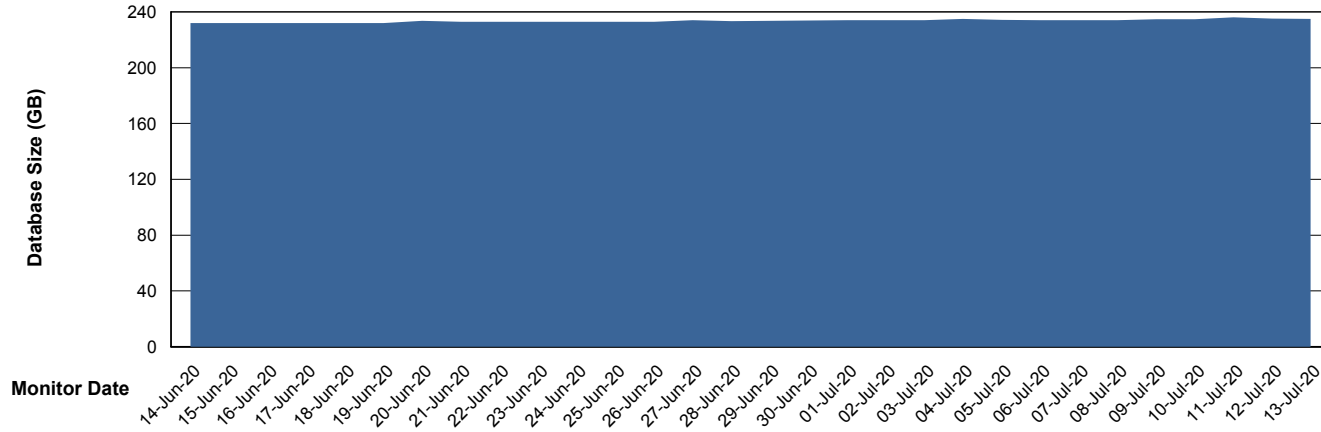

Database Performance ABSVEN07 Standby DB 2019

DB Processes Max 300
DB Sessions Max 472

Weekly SLA Customer Report

Customer VEN_Production
Database ID 35

Database Performance VENDB_BI

DB Processes Max 500
DB Sessions Max 772

Weekly SLA Customer Report

Customer VEN_Production
Database ID 35

DATABASE SIZE ABSVEN06 Primary DB 2019

Database growth over last month

DATABASE SIZE VENDB_BI

Database growth over last month

Weekly SLA Customer Report