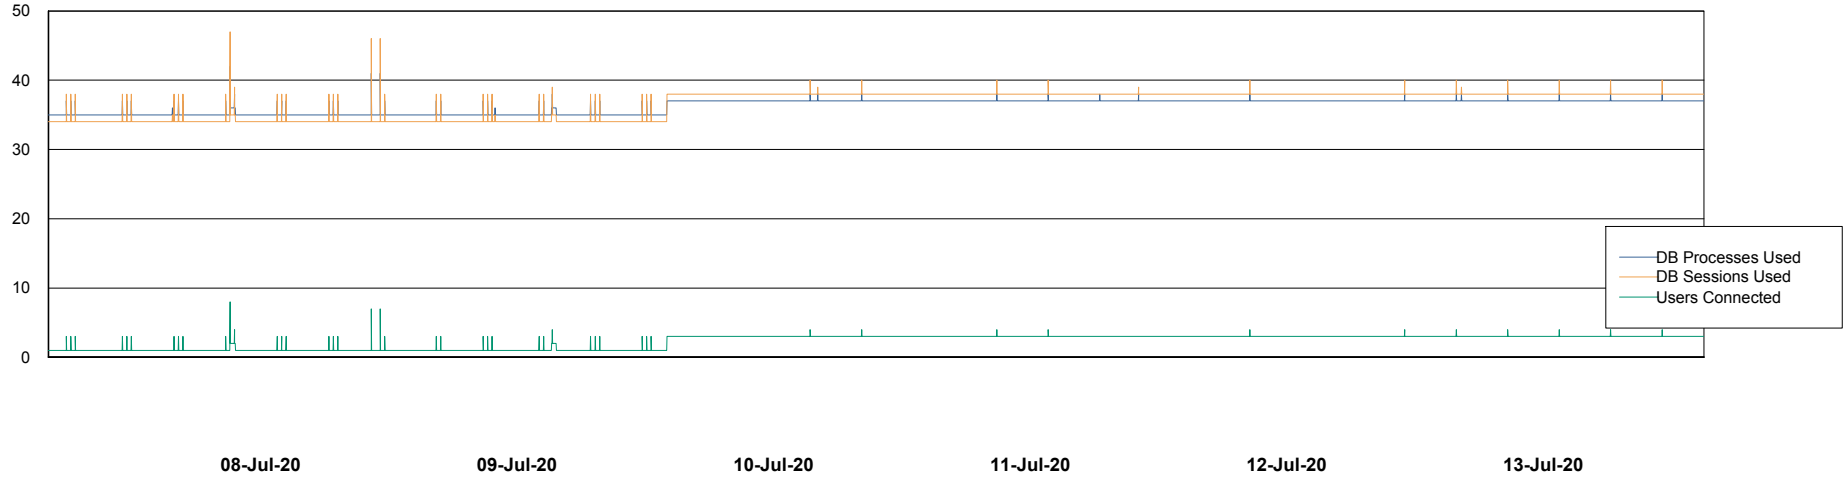

Database Performance ABSVEN07 Standby DB 2019

DB Processes Max 300
DB Sessions Max 472