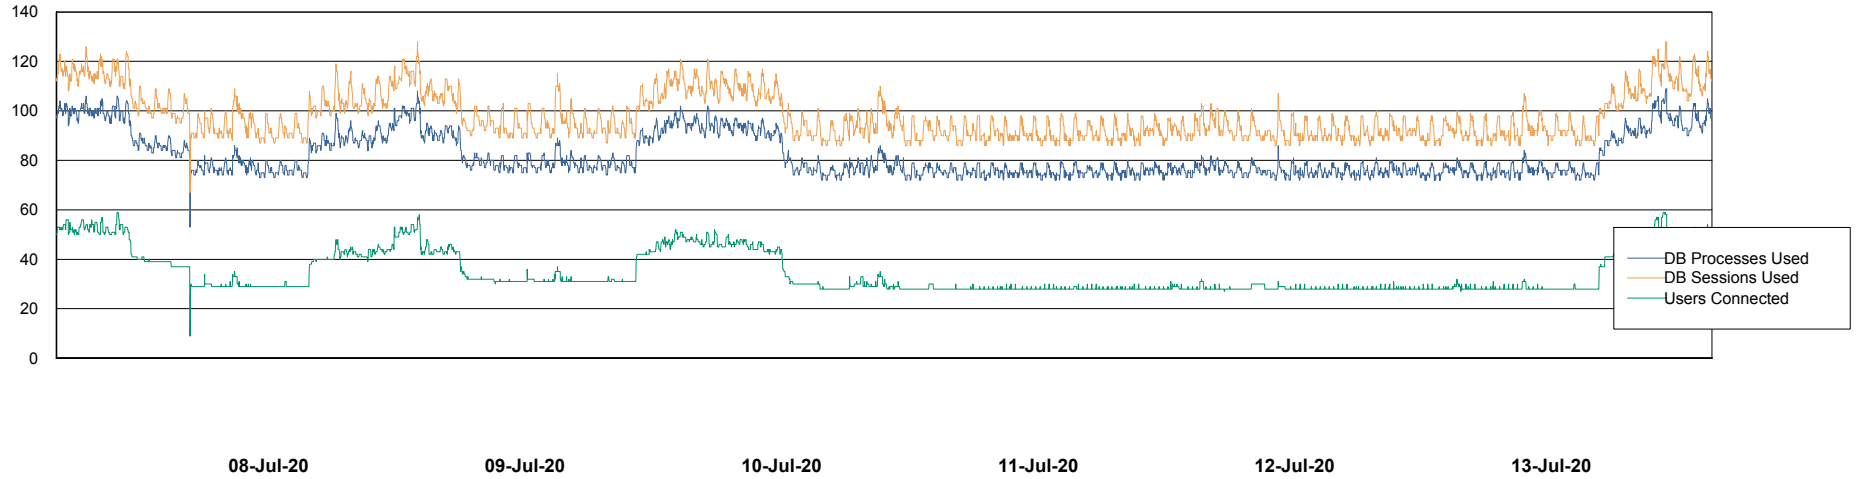

Weekly SLA Customer Report

Customer VEN_Production
Database ID 35

Harddisk Usage VEN_PRD_DB_BI

	Free disk space on c: (%)	Total disk space on c: (Gb)	Free disk space on d: (%)	Total disk space on d: (Gb)
13-Jul-20	49	102	44	601
12-Jul-20	49	102	44	601
11-Jul-20	49	102	44	601
10-Jul-20	49	102	44	601
09-Jul-20	49	102	44	601
08-Jul-20	49	102	44	601
07-Jul-20	49	102	44	601

Weekly SLA Customer Report

Customer VEN_Production
Database ID 35

Database Performance ABSVEN06 Primary DB 2019

DB Processes Max 300
DB Sessions Max 472

Weekly SLA Customer Report

Customer VEN_Production
Database ID 35