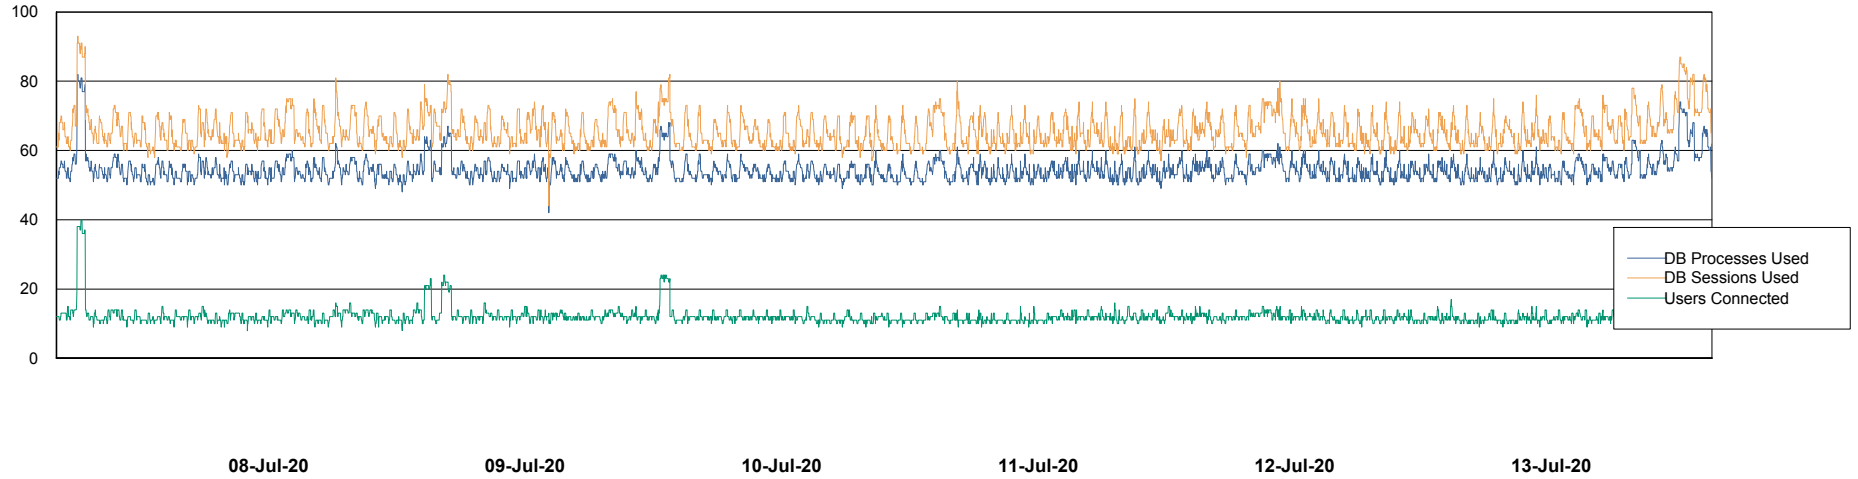

Database Performance ABSVEN07 Standby DB 2019

DB Processes Max 300
DB Sessions Max 472

Weekly SLA Customer Report

Customer VEN_Production
Database ID 35

Database Performance VENDB_BI

DB Processes Max 500
DB Sessions Max 772