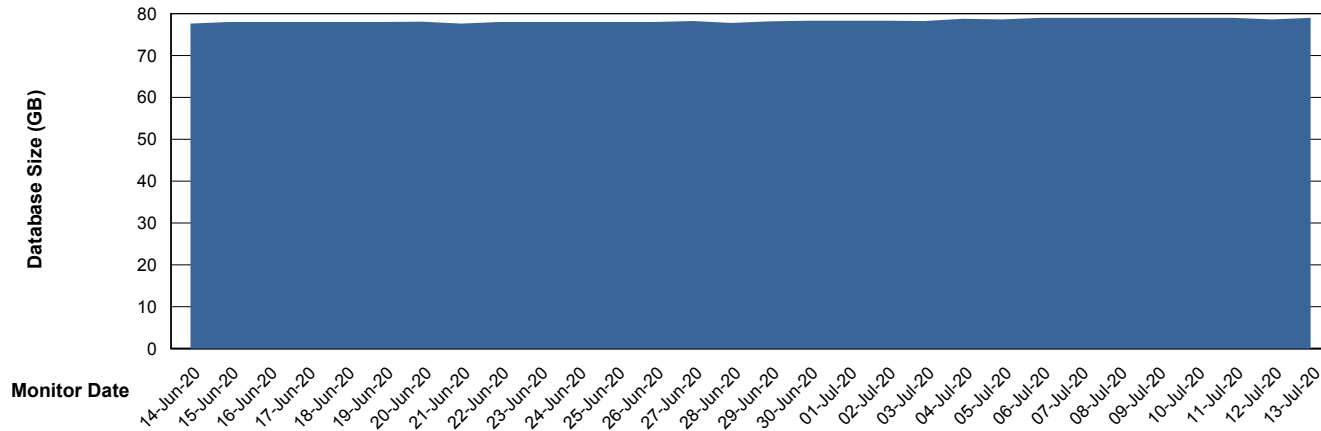

Weekly SLA Customer Report

Customer VEN_Production
Database ID 35

DATABASE SIZE ABSVEN06 Primary DB 2019

Database growth over last month

DATABASE SIZE VENDB_BI

Database growth over last month

Weekly SLA Customer Report